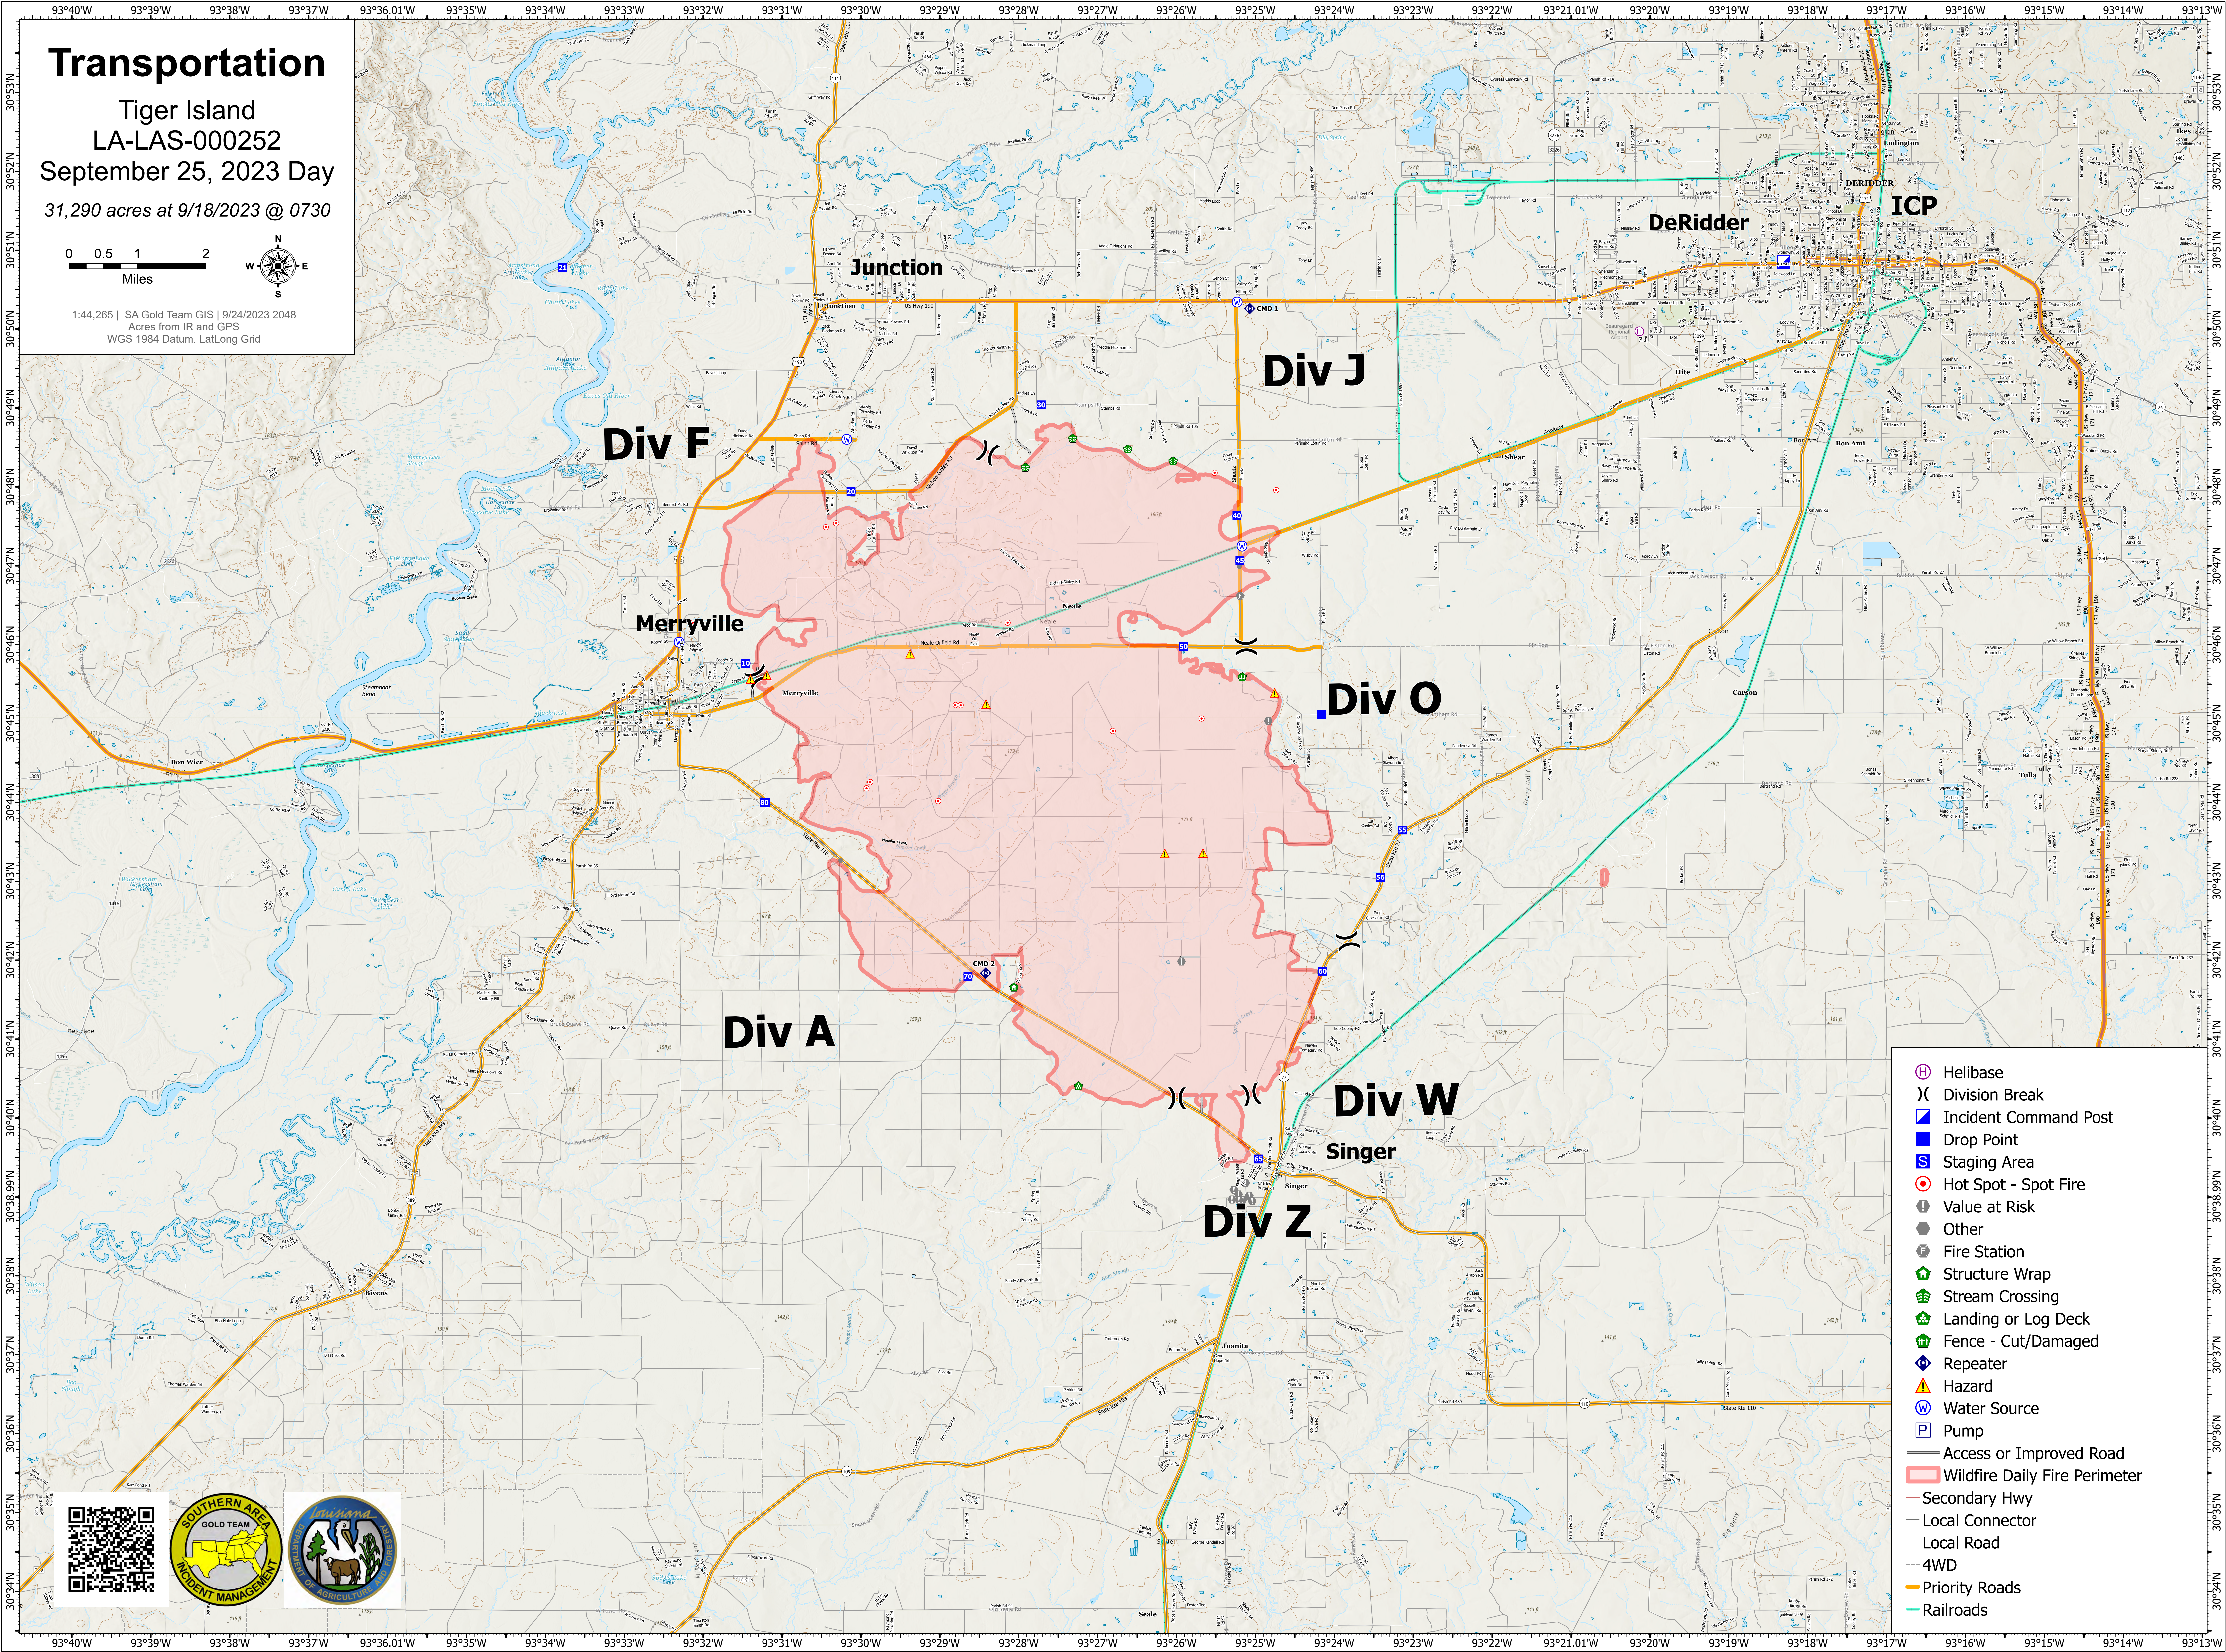

Transportation

Tiger Island
LA-LAS-000252
September 25, 2023 Day
31,290 acres at 9/18/2023 @ 0730

1:44,265 | SA Gold Team GIS | 9/24/2023 2048
Acres from IR and GPS
WGS 1984 Datum, Lat/Long Grid

- ⊕ Helibase
-) Division Break
- ▣ Incident Command Post
- Drop Point
- Ⓢ Staging Area
- Hot Spot - Spot Fire
- ⊖ Value at Risk
- Other
- 🚒 Fire Station
- 🛡️ Structure Wrap
- 🌿 Stream Crossing
- 🌿 Landing or Log Deck
- 🚧 Fence - Cut/Damaged
- 📡 Repeater
- ⚠️ Hazard
- 📍 Water Source
- 🚰 Pump
- Access or Improved Road
- 🟡 Wildfire Daily Fire Perimeter
- Secondary Hwy
- Local Connector
- Local Road
- 4WD
- Priority Roads
- Railroads