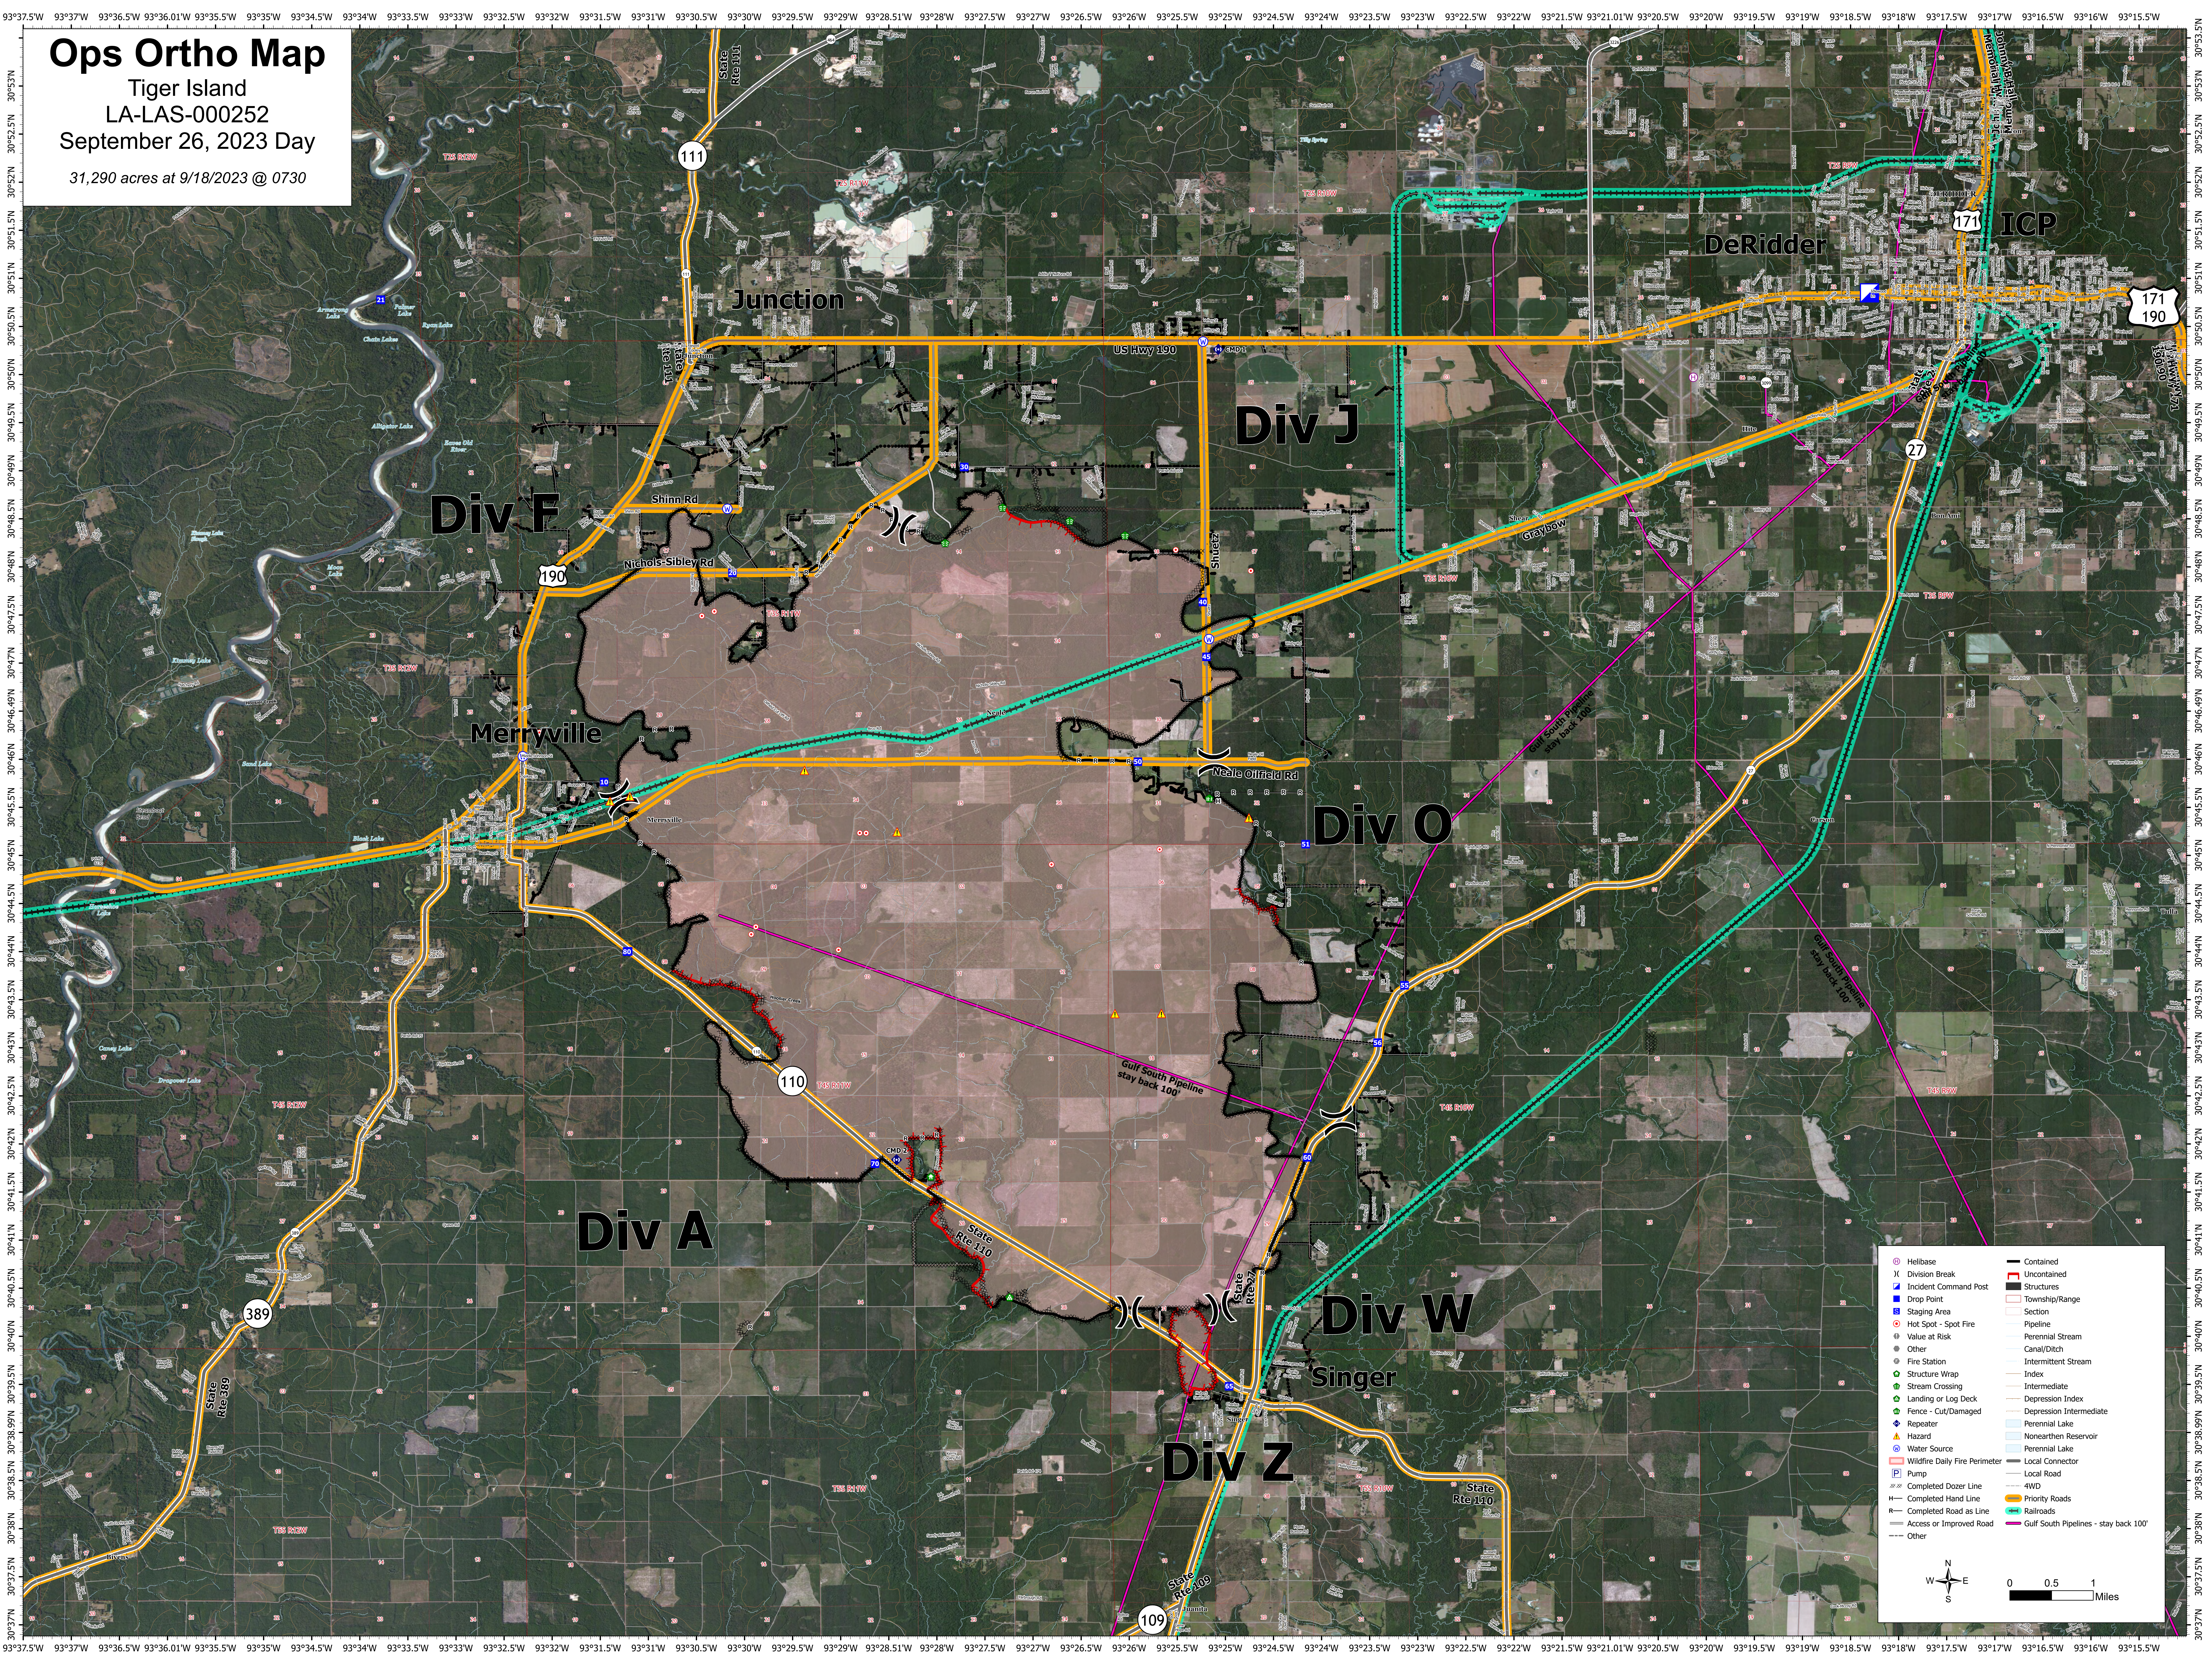

# Ops Ortho Map

Tiger Island  
LA-LAS-000252  
September 26, 2023 Day  
31,290 acres at 9/18/2023 @ 0730

⊙ Helibase	▬ Contained
X Division Break	▬ Uncontained
▬ Incident Command Post	▬ Structures
▬ Drop Point	▬ Township/Range
▬ Staging Area	▬ Section
⊙ Hot Spot - Spot Fire	▬ Pipeline
⊙ Value at Risk	▬ Perennial Stream
⊙ Other	▬ Canal/Ditch
⊙ Fire Station	▬ Intermittent Stream
⊙ Structure Wrap	▬ Index
⊙ Stream Crossing	▬ Intermediate
⊙ Landing or Log Deck	▬ Depression Index
⊙ Fence - Cut/Damaged	▬ Depression Intermediate
⊙ Repeater	▬ Perennial Lake
⊙ Hazard	▬ Nonearthen Reservoir
⊙ Water Source	▬ Perennial Lake
▬ Wildfire Daily Fire Perimeter	▬ Local Connector
▬ Pump	▬ Local Road
▬ Completed Dozer Line	▬ 4WD
▬ Completed Hand Line	▬ Priority Roads
▬ Completed Road as Line	▬ Railroads
▬ Access or Improved Road	▬ Gulf South Pipelines - stay back 100'
▬ Other	

0 0.5 1 Miles