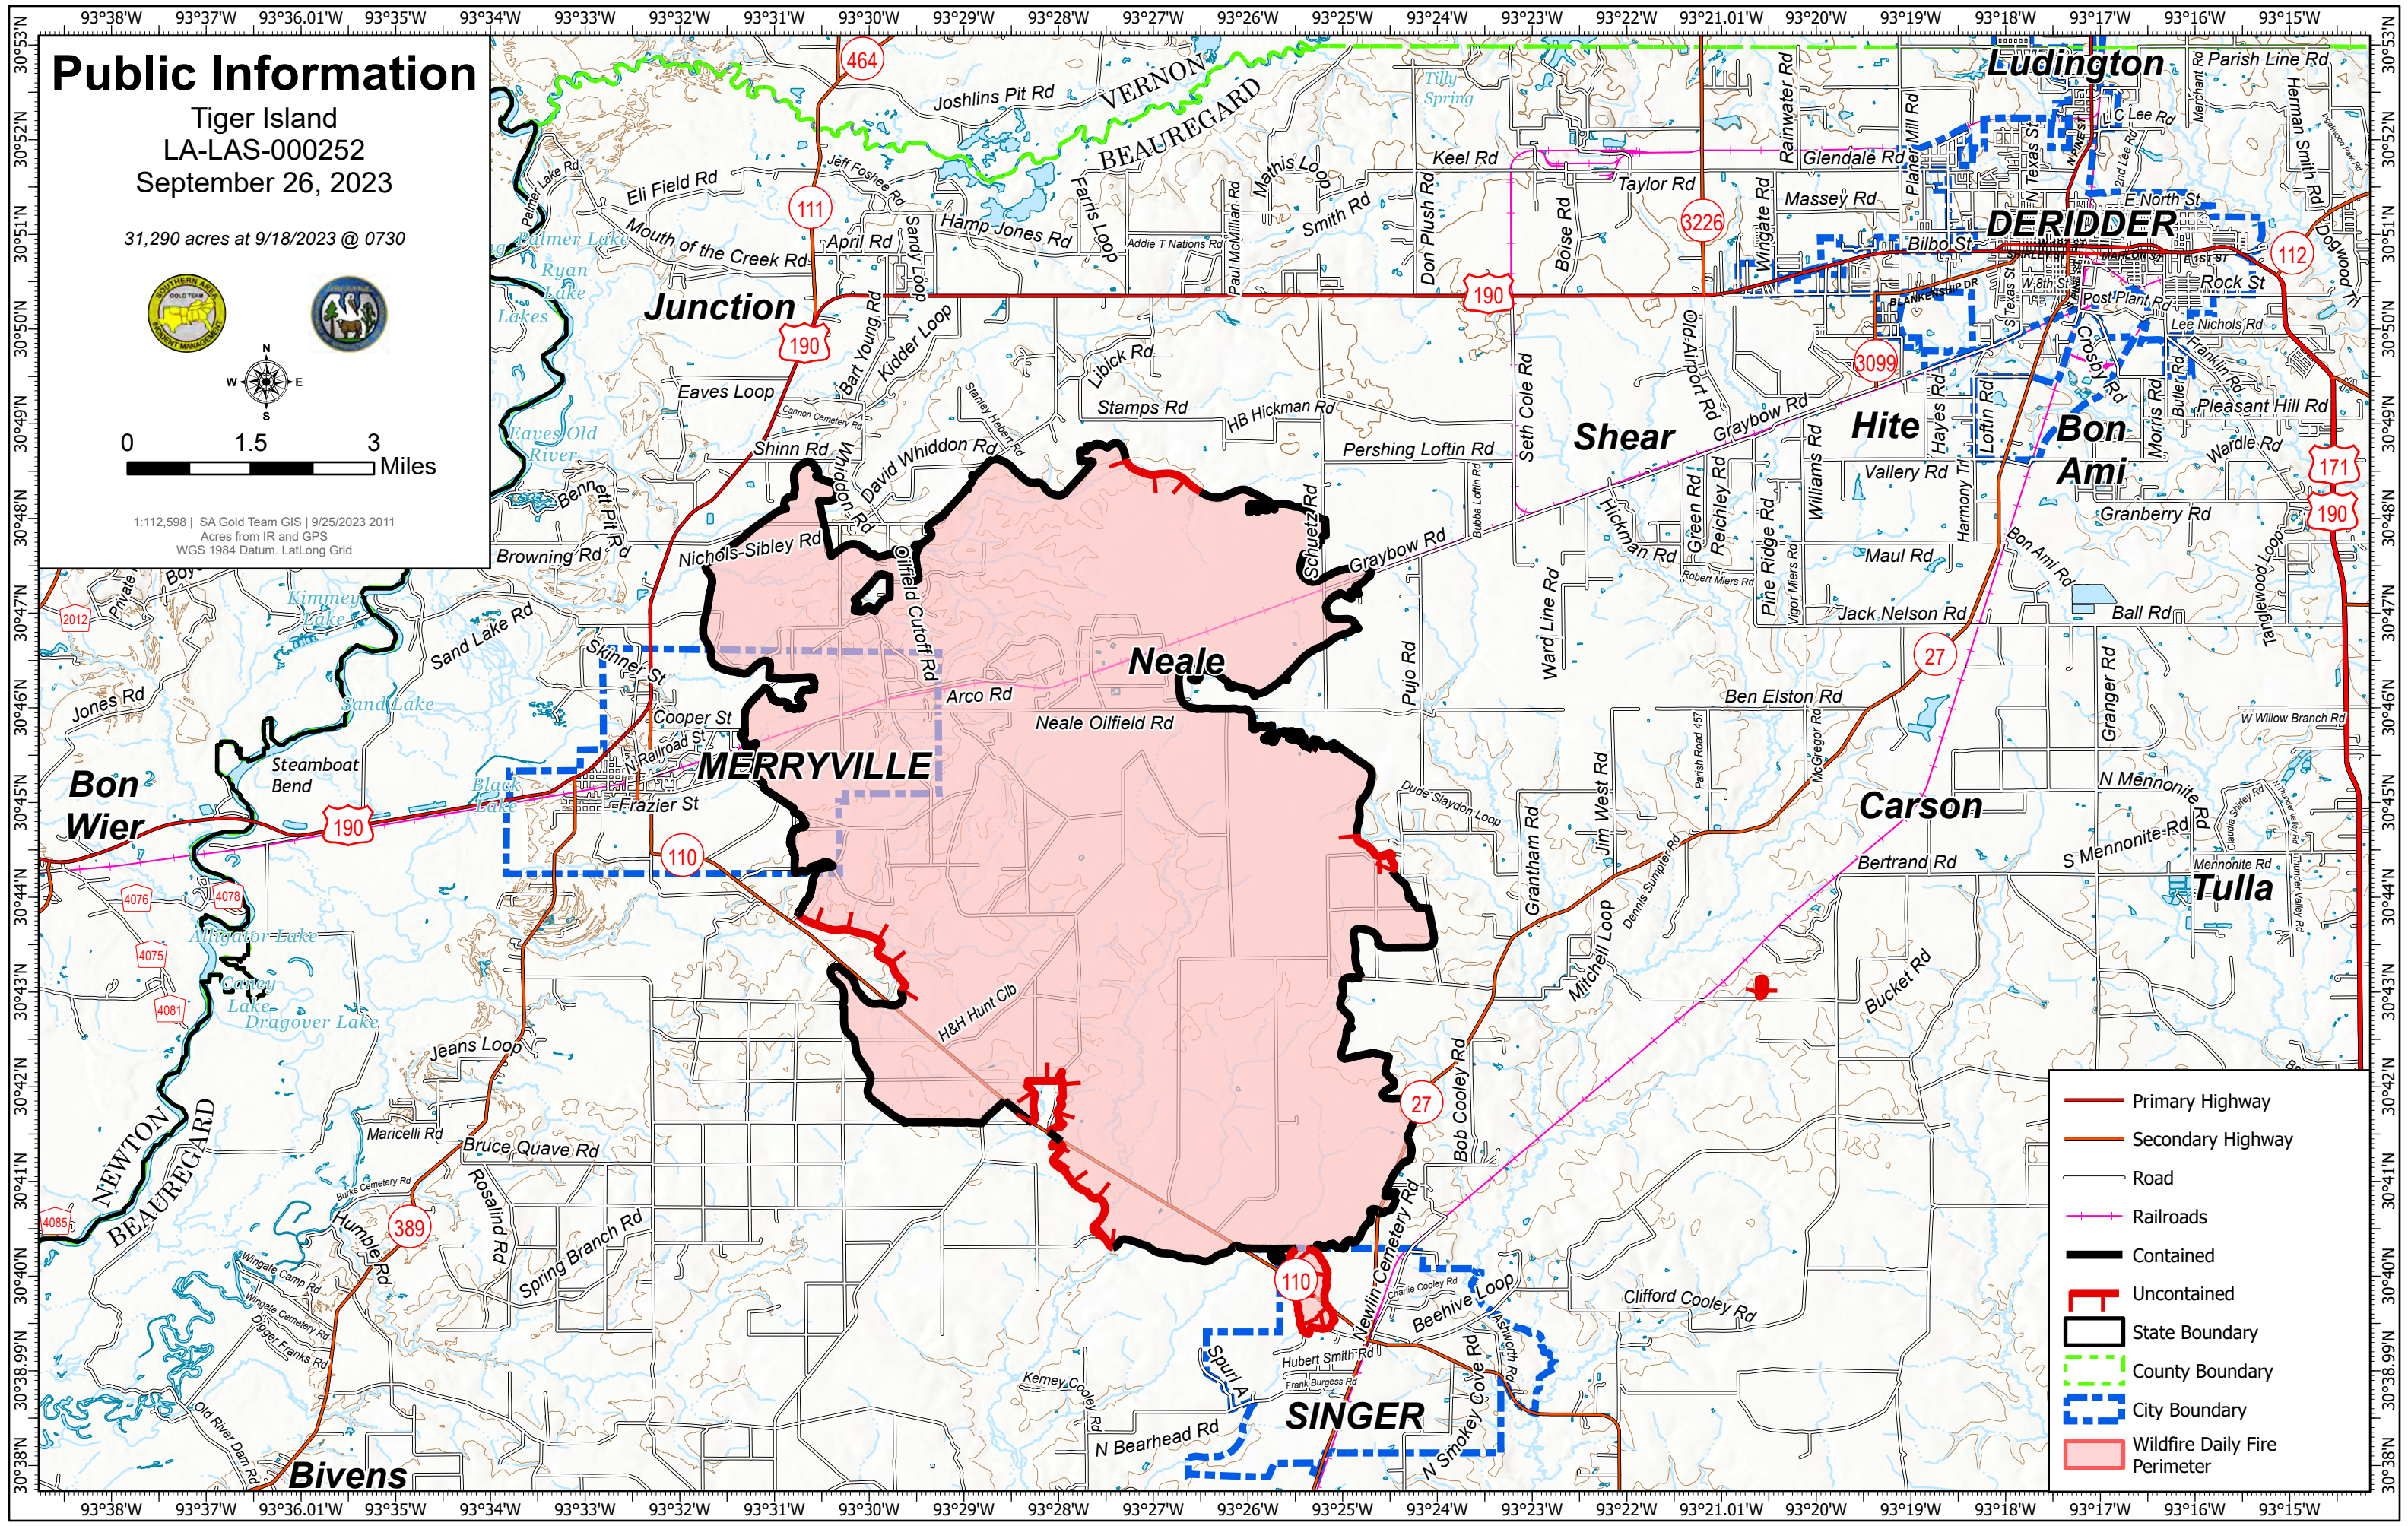

# Public Information

Tiger Island  
LA-LAS-000252  
September 26, 2023

31,290 acres at 9/18/2023 @ 0730

0 1.5 3 Miles

1:112,598 | SA Gold Team GIS | 9/25/2023 2011  
Acres from IR and GPS  
WGS 1984 Datum, Lat/Long Grid

- Primary Highway
- Secondary Highway
- Road
- Railroads
- Contained
- Uncontained
- State Boundary
- County Boundary
- City Boundary
- Wildfire Daily Fire Perimeter