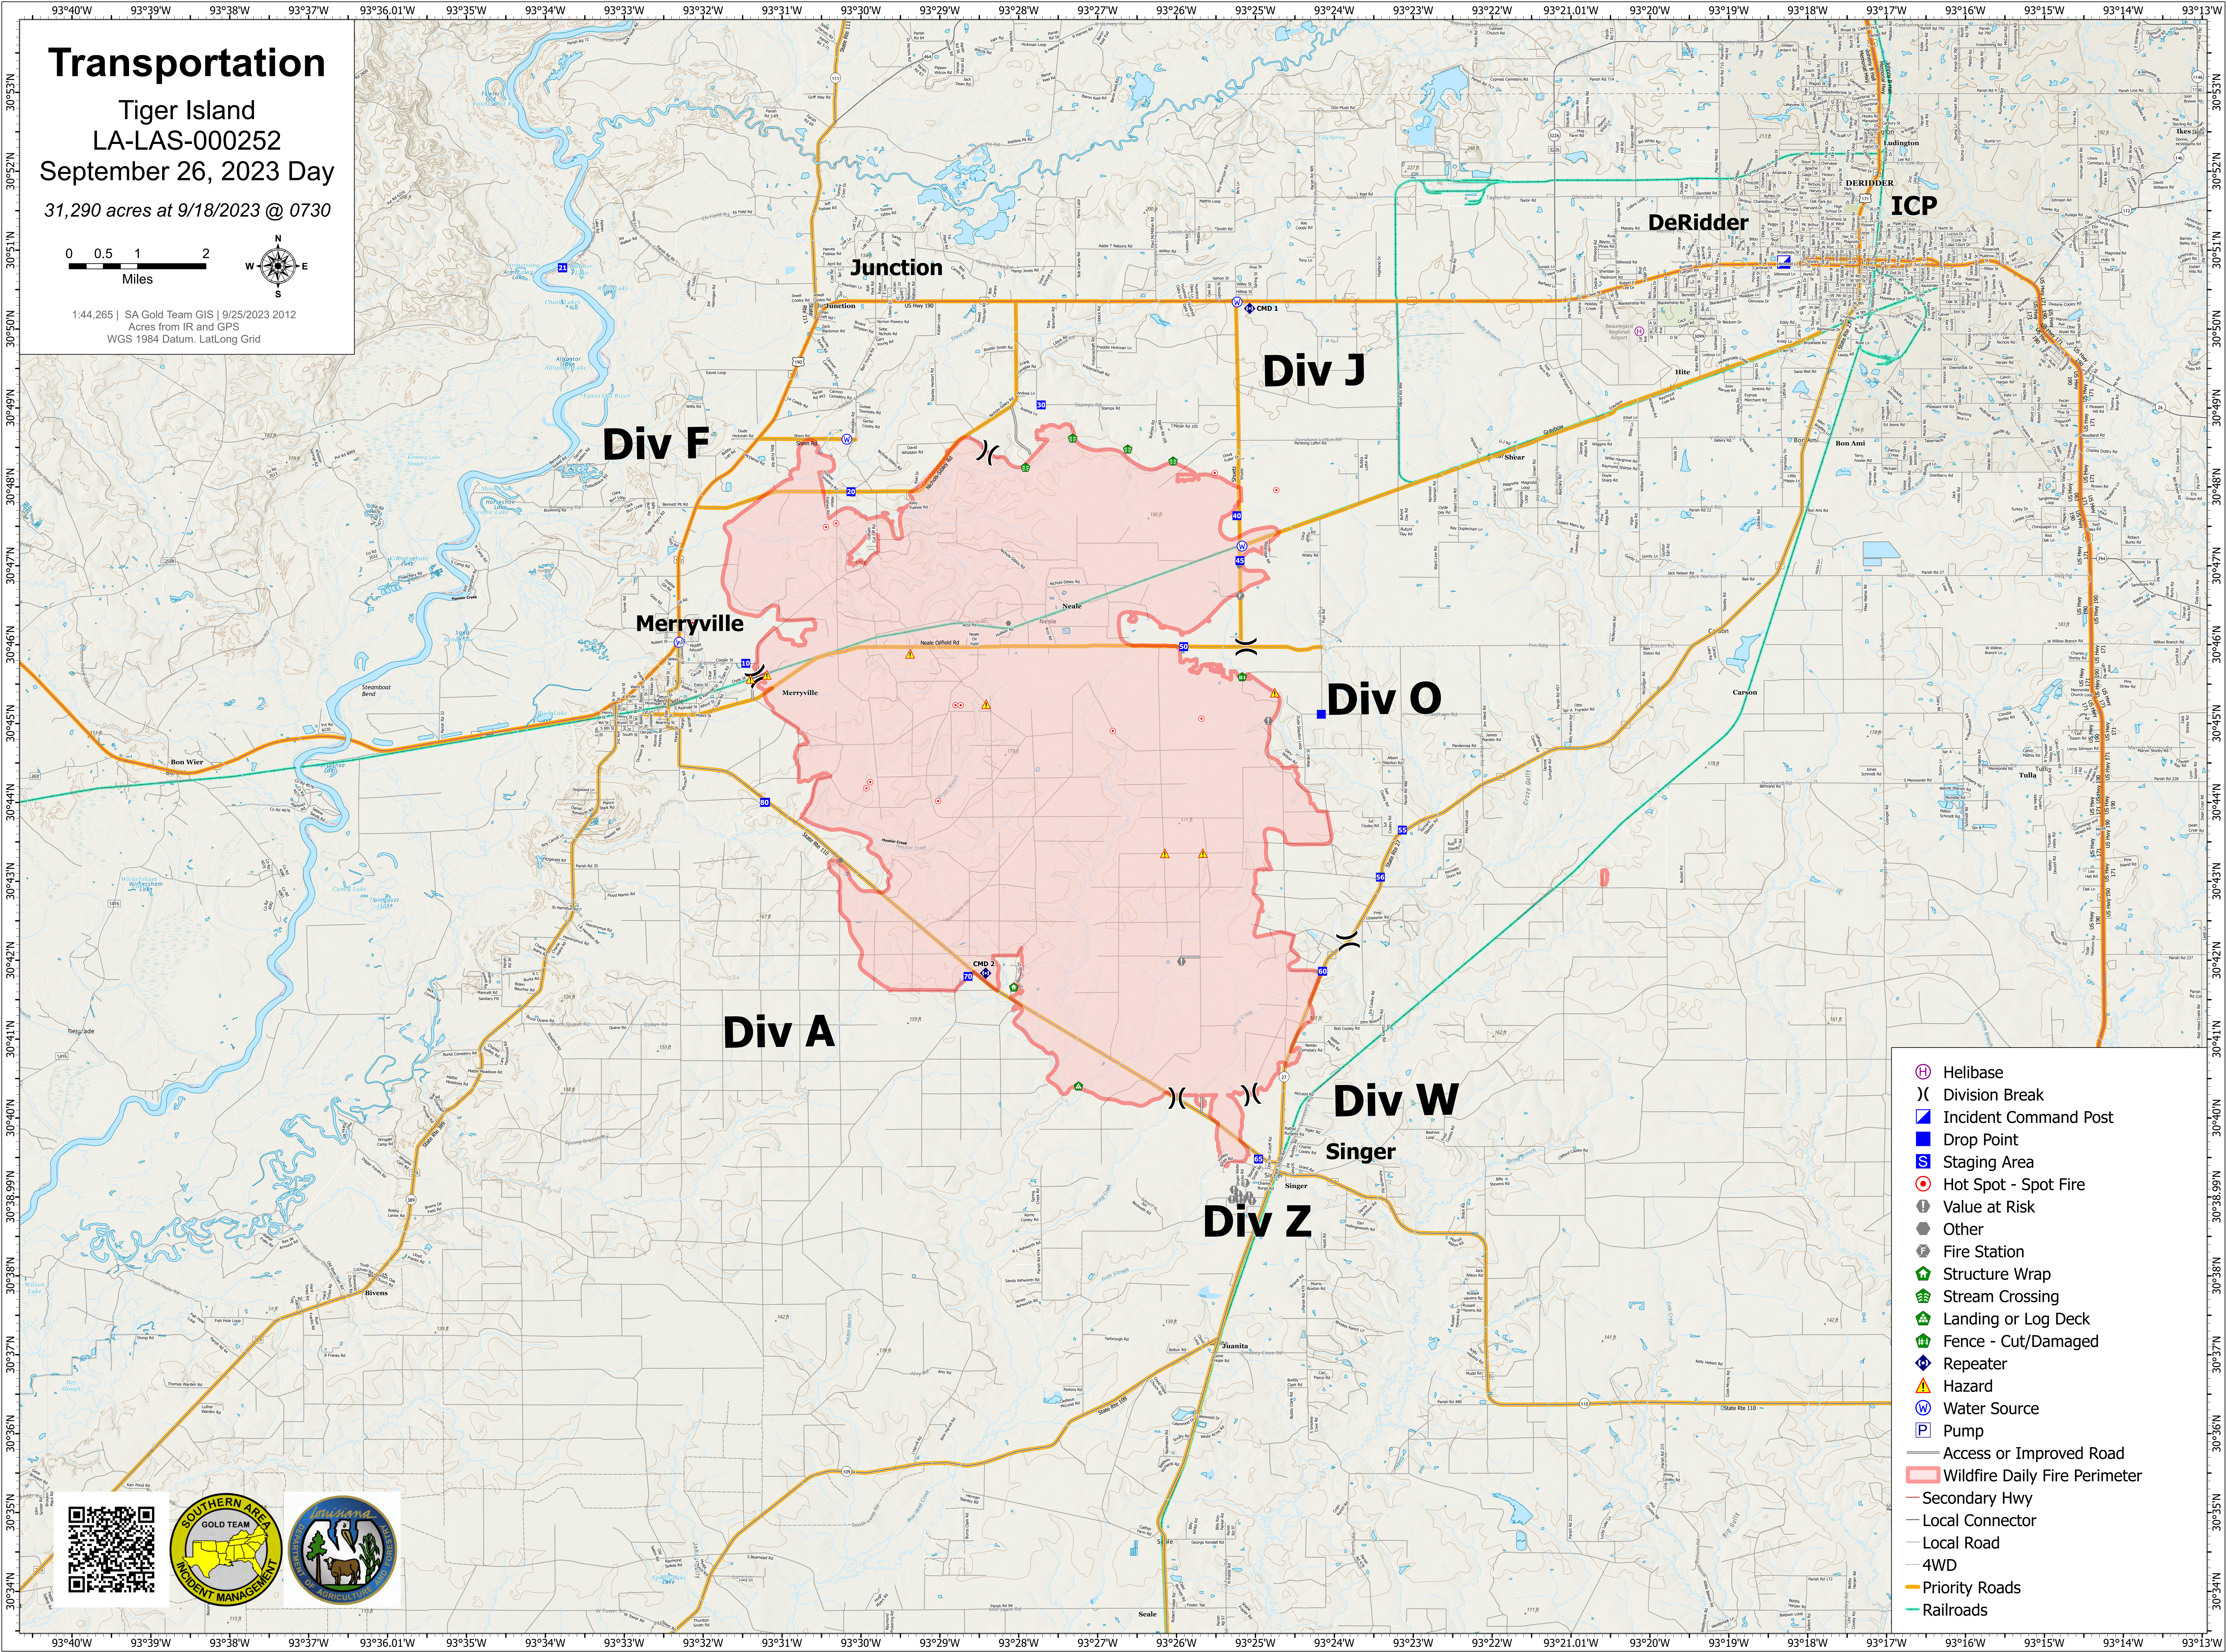

Transportation

Tiger Island
LA-LAS-000252
September 26, 2023 Day
31,290 acres at 9/18/2023 @ 0730

1:44,265 | SA Gold Team GIS | 9/25/2023 2012
Acres from IR and GPS
WGS 1984 Datum, Lat/Long Grid

- Helibase
- Division Break
- Incident Command Post
- Drop Point
- Staging Area
- Hot Spot - Spot Fire
- Value at Risk
- Other
- Fire Station
- Structure Wrap
- Stream Crossing
- Landing or Log Deck
- Fence - Cut/Damaged
- Repeater
- Hazard
- Water Source
- Pump
- Access or Improved Road
- Wildfire Daily Fire Perimeter
- Secondary Hwy
- Local Connector
- Local Road
- 4WD
- Priority Roads
- Railroads