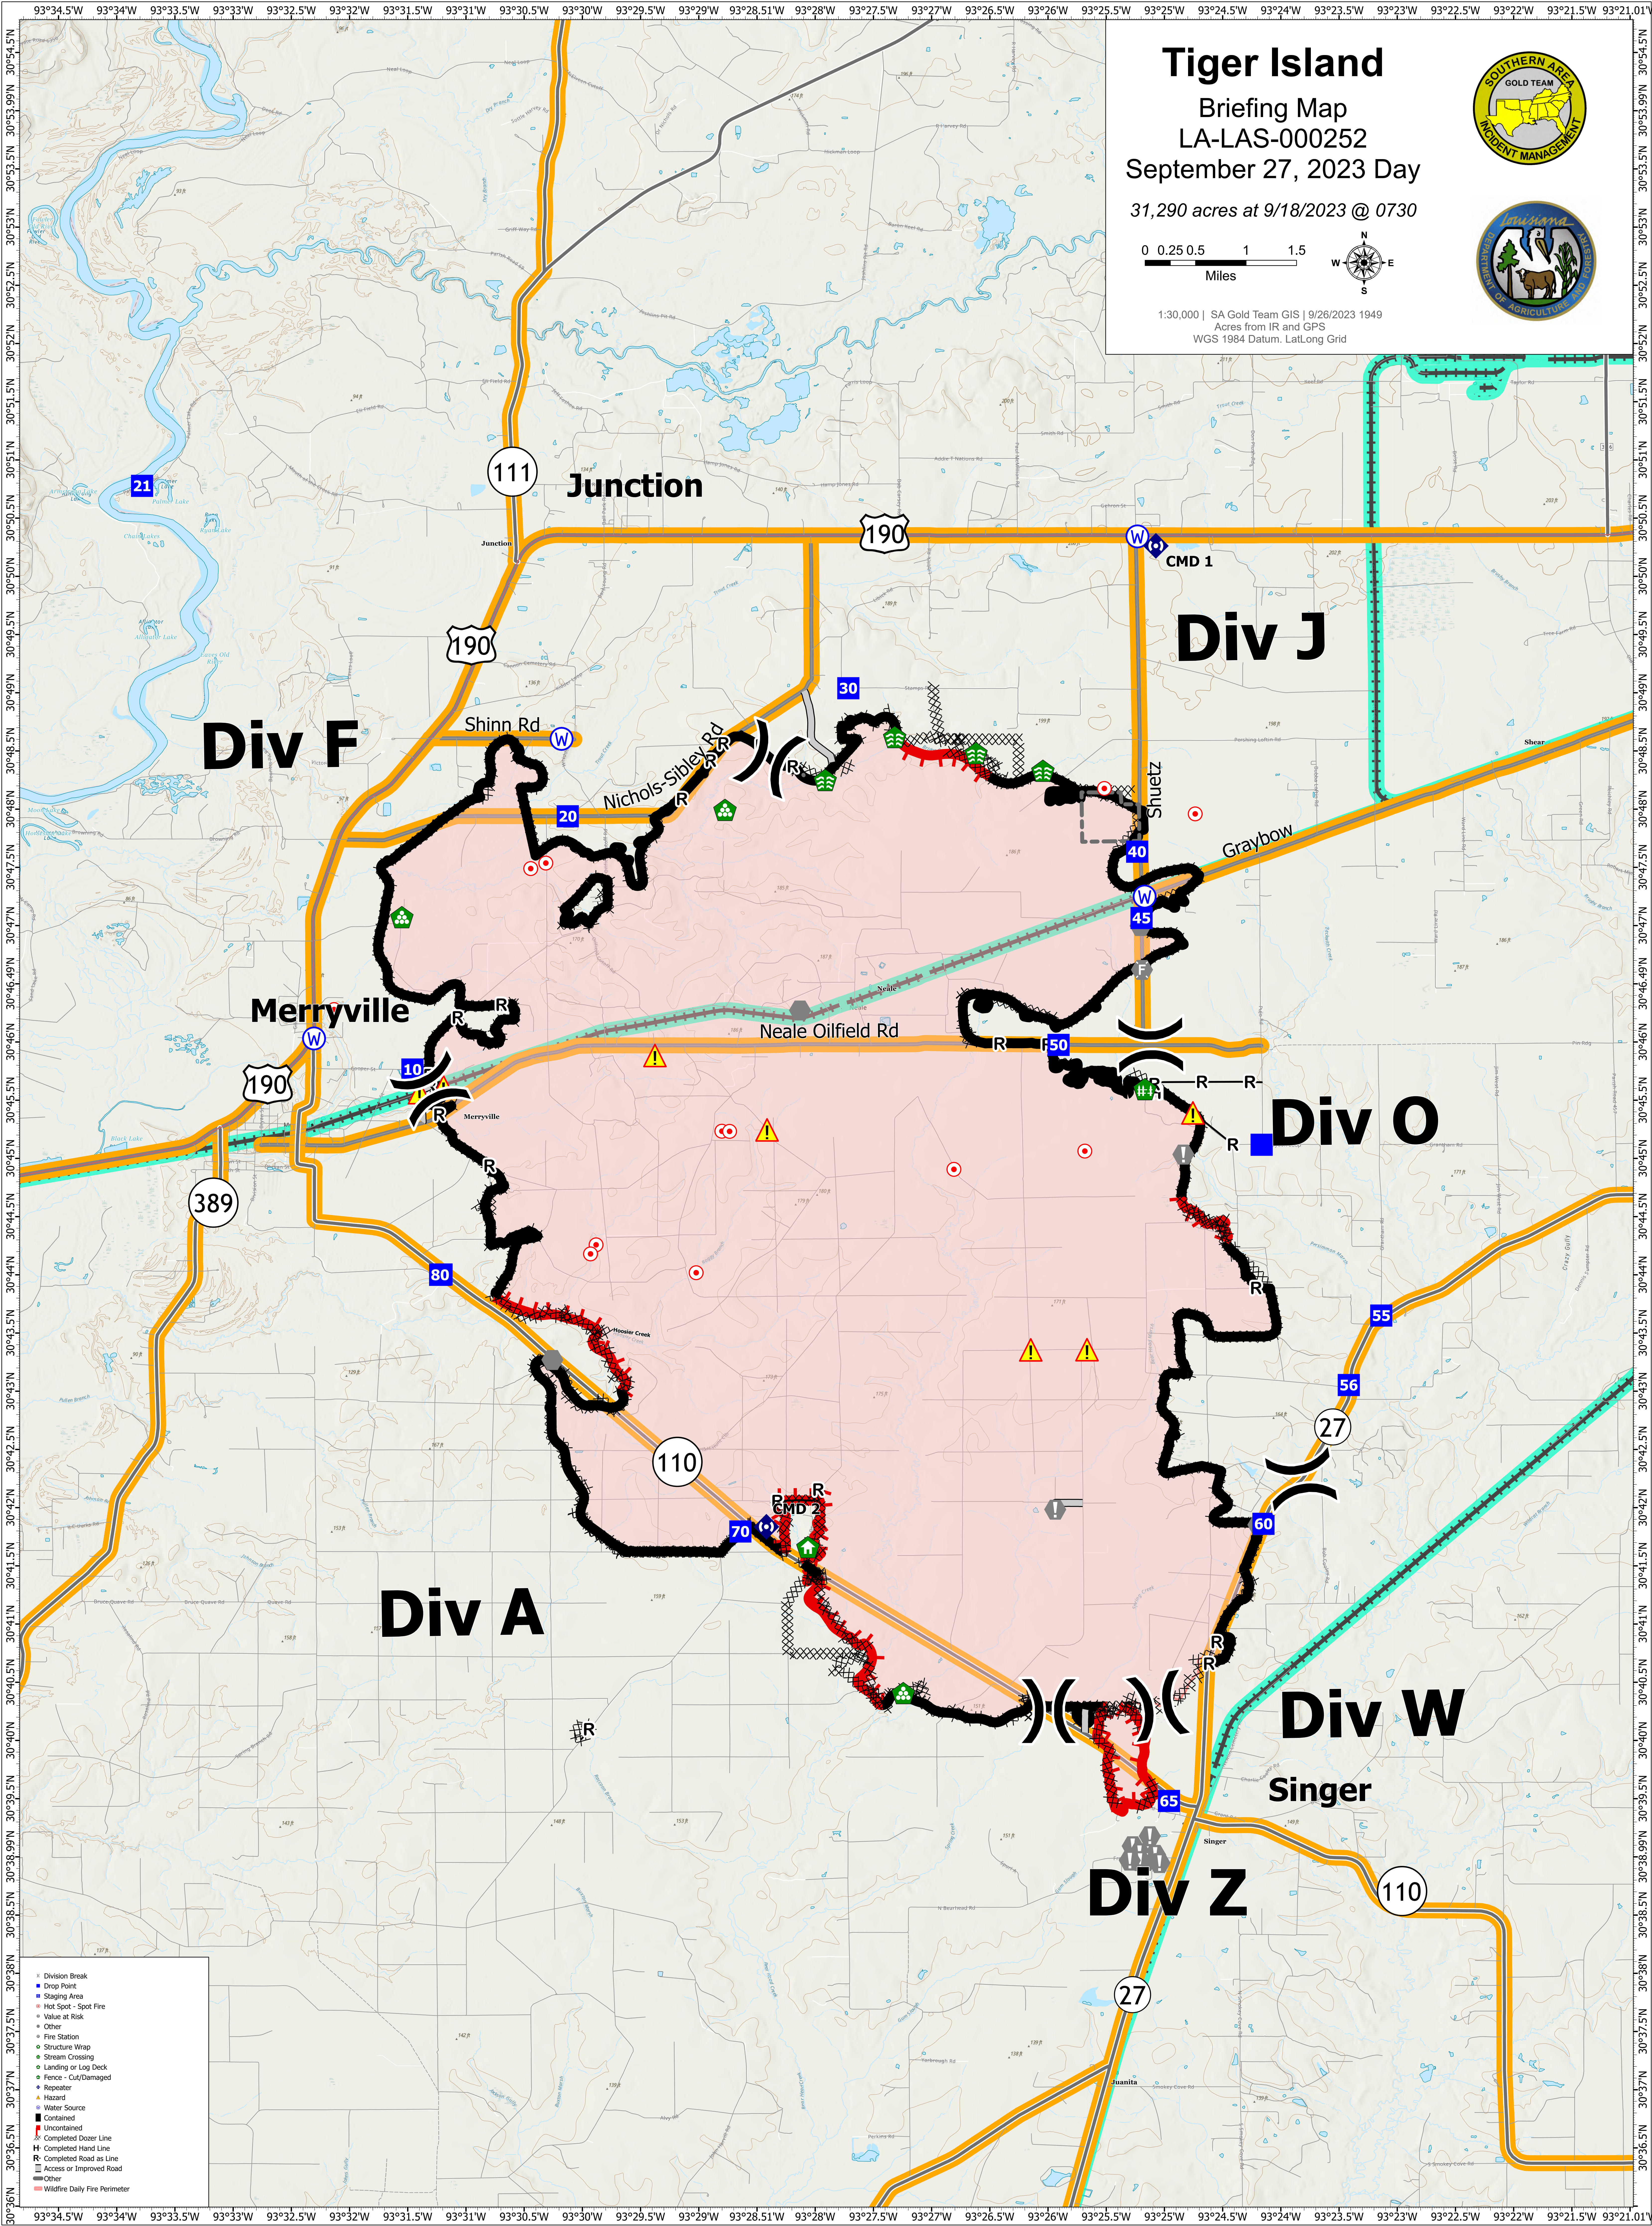

Tiger Island

Briefing Map
LA-LAS-000252
September 27, 2023 Day

31,290 acres at 9/18/2023 @ 0730

1:30,000 | SA Gold Team GIS | 9/26/2023 1949
Acres from IR and GPS
WGS 1984 Datum, Lat/Long Grid

- Division Break
- Drop Point
- Staging Area
- Hot Spot - Spot Fire
- Value at Risk
- Other
- Fire Station
- Structure Wrap
- Stream Crossing
- Landing or Log Deck
- Fence - Cut/Damaged
- Repeater
- Hazard
- Water Source
- Contained
- Uncontained
- Completed Dozer Line
- Completed Hand Line
- Completed Road as Line
- Access or Improved Road
- Other
- Wildfire Daily Fire Perimeter