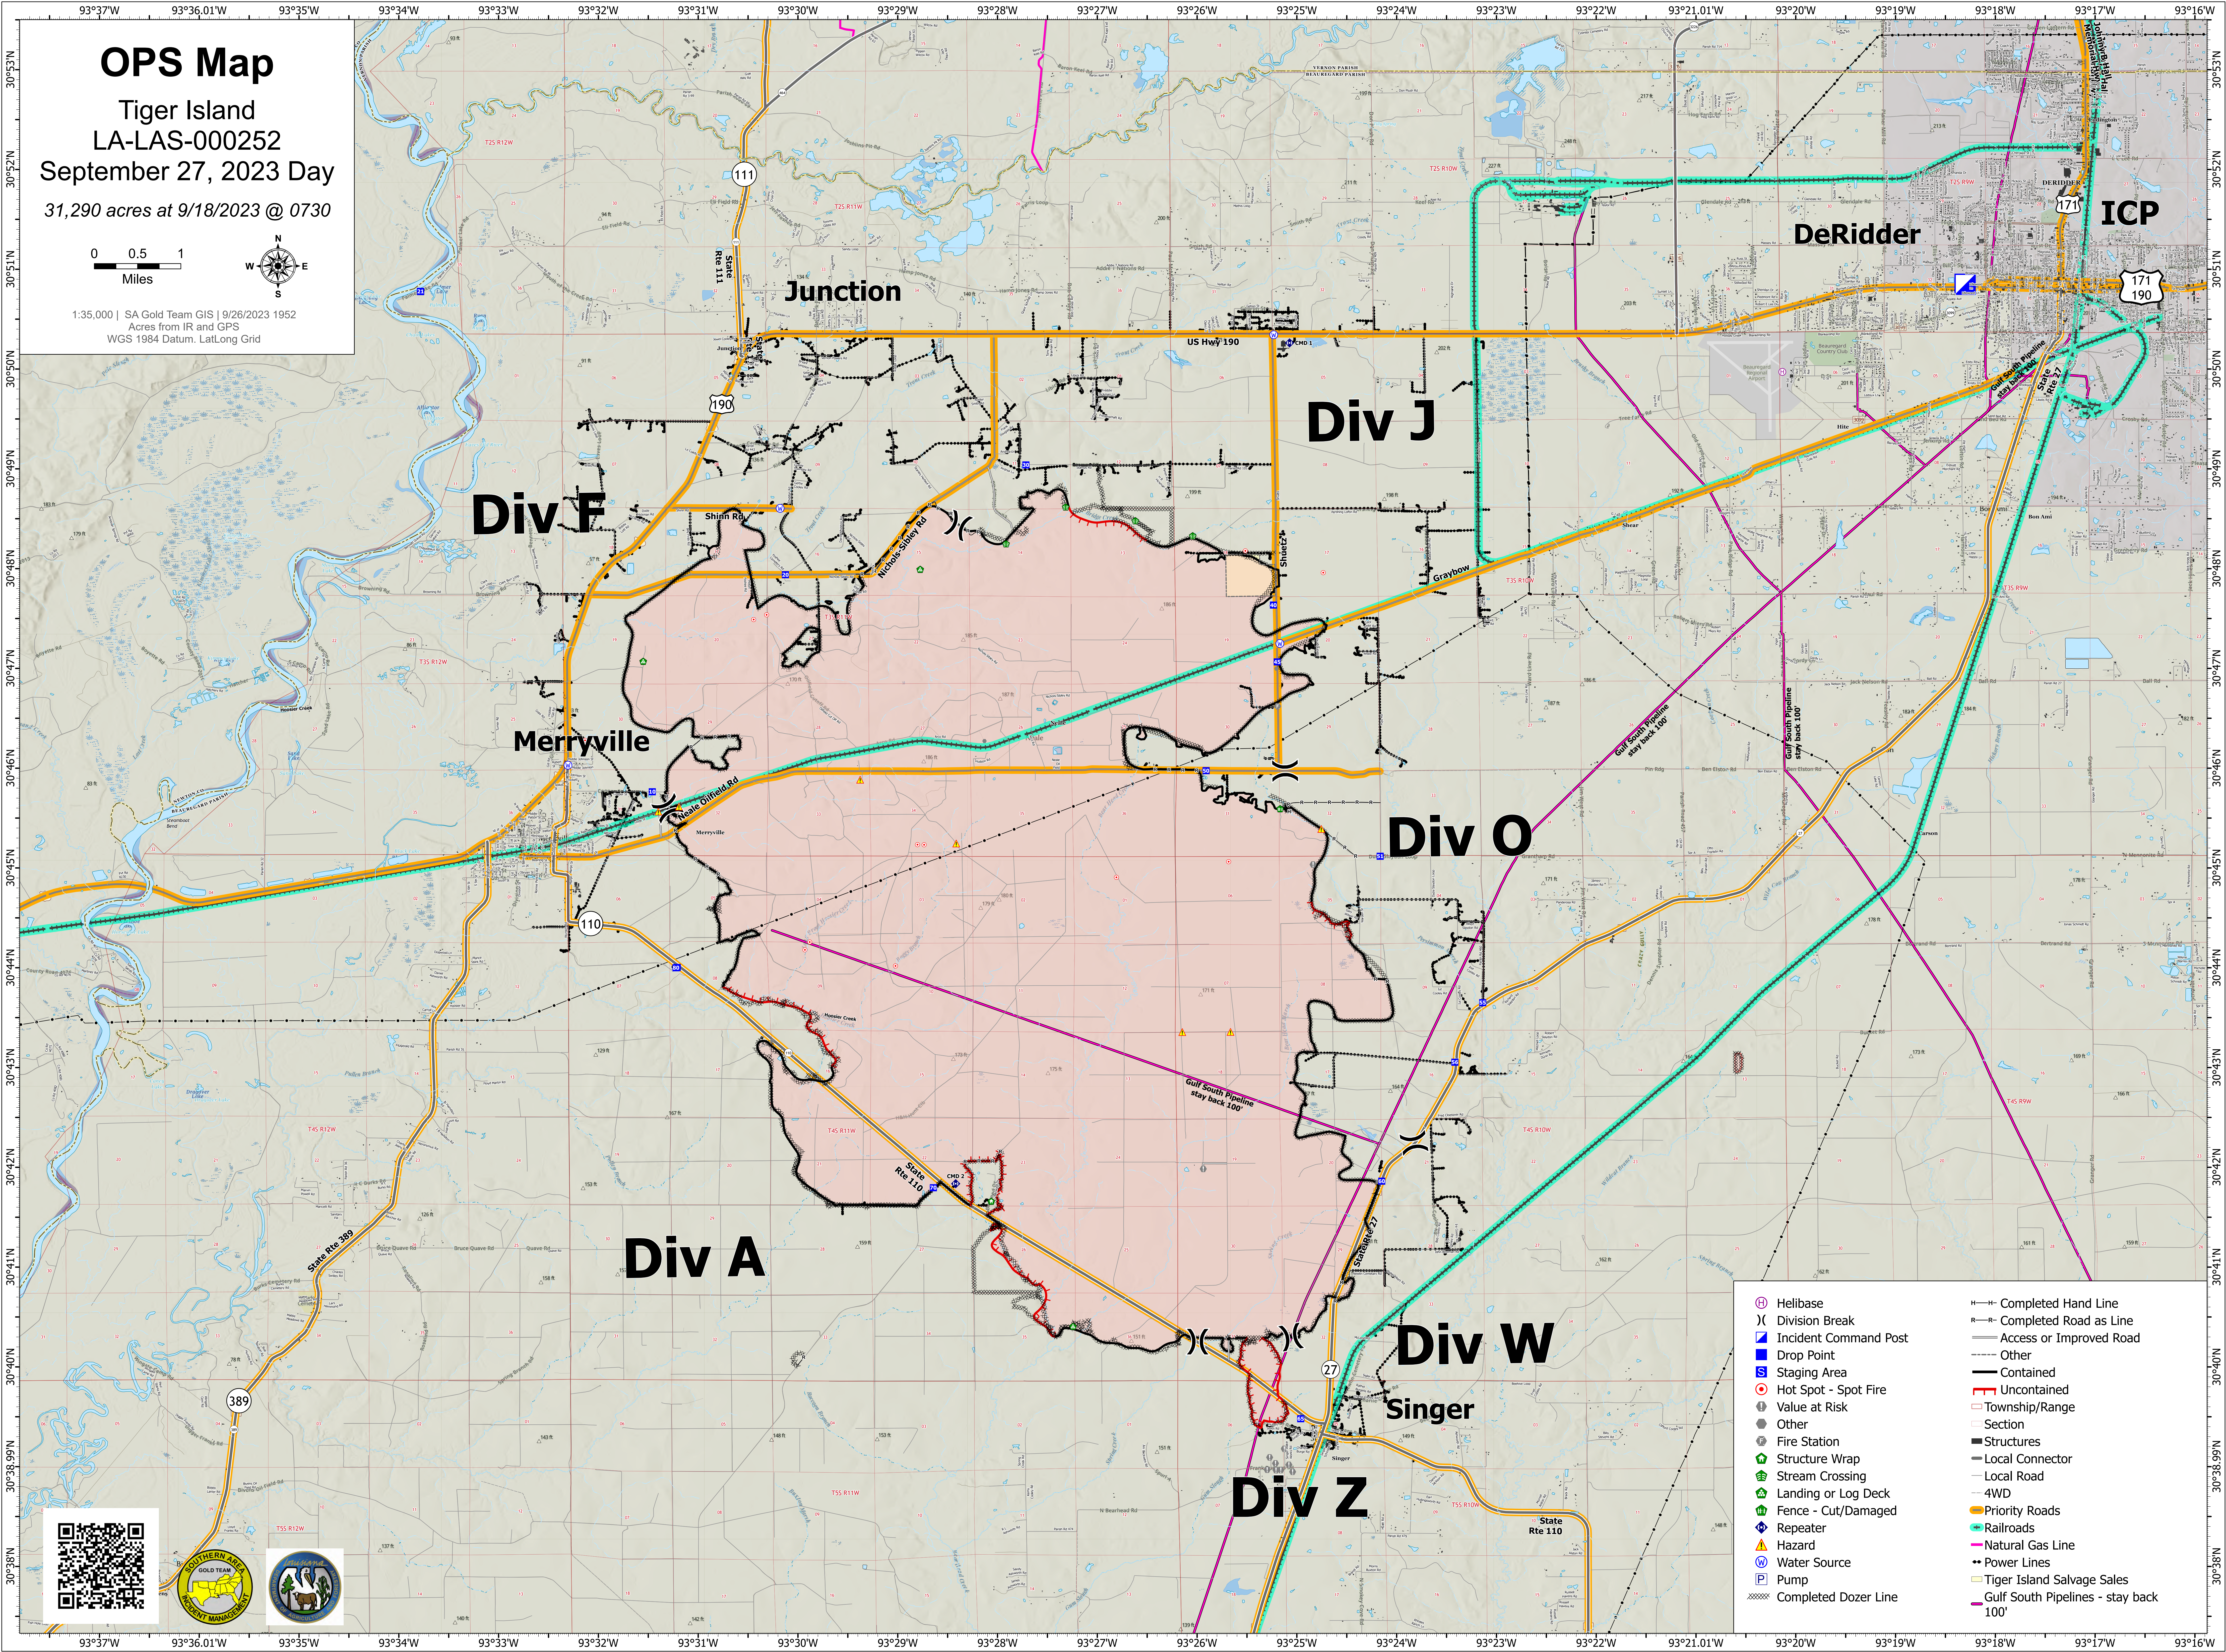

# OPS Map

Tiger Island  
LA-LAS-000252

September 27, 2023 Day

31,290 acres at 9/18/2023 @ 0730

1:35,000 | SA Gold Team GIS | 9/26/2023 1952  
Acres from IR and GPS  
WGS 1984 Datum, Lat/Long Grid

	Heli-base		Completed Hand Line
	Division Break		Completed Road as Line
	Incident Command Post		Access or Improved Road
	Drop Point		Other
	Staging Area		Contained
	Hot Spot - Spot Fire		Uncontained
	Value at Risk		Township/Range
	Fire Station		Section
	Structure Wrap		Structures
	Landing or Log Deck		Local Connector
	Fence - Cut/Damaged		Local Road
	Repeater		4WD
	Hazard		Priority Roads
	Water Source		Railroads
	Pump		Natural Gas Line
	Completed Dozer Line		Power Lines
			Tiger Island Salvage Sales
			Gulf South Pipelines - stay back 100'