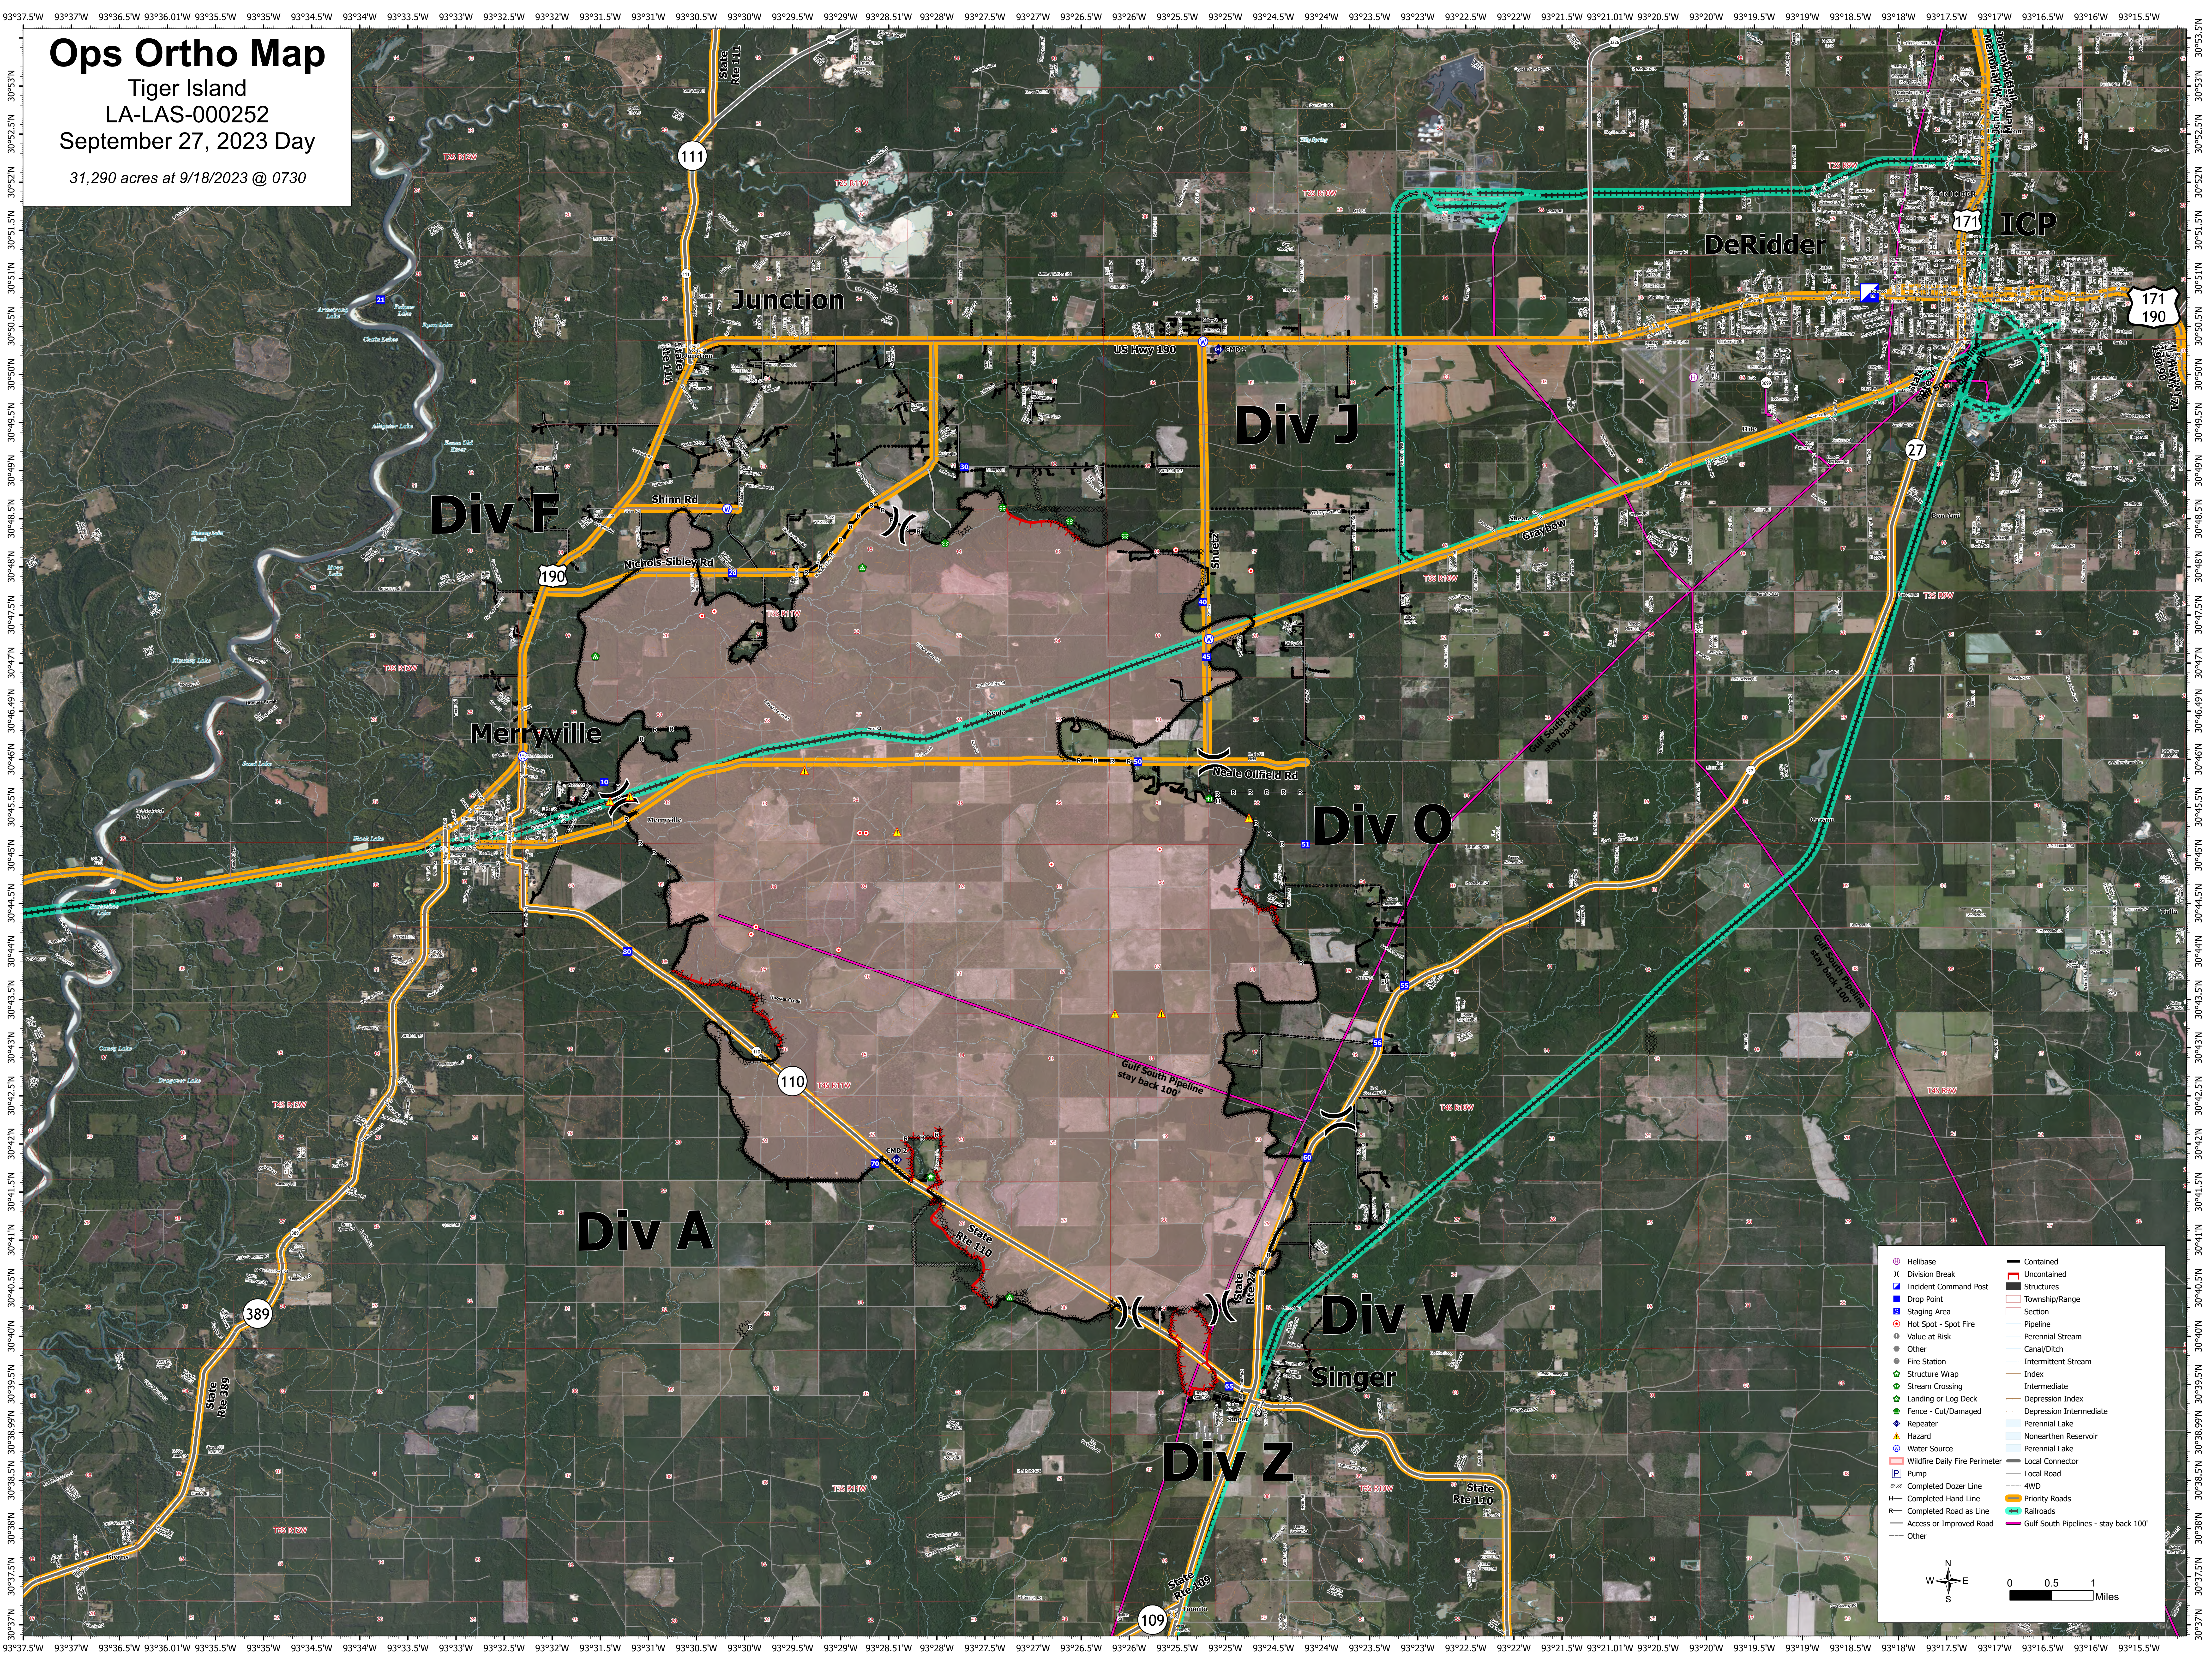

Ops Ortho Map

Tiger Island
LA-LAS-000252
September 27, 2023 Day
31,290 acres at 9/18/2023 @ 0730

⊙ Helibase	▬ Contained
⊗ Division Break	▬ Uncontained
⊙ Incident Command Post	▬ Structures
▬ Drop Point	▬ Township/Range
▬ Staging Area	▬ Section
⊙ Hot Spot - Spot Fire	▬ Pipeline
⊙ Value at Risk	▬ Perennial Stream
⊙ Other	▬ Canal/Ditch
⊙ Fire Station	▬ Intermittent Stream
⊙ Structure Wrap	▬ Index
⊙ Stream Crossing	▬ Intermediate
⊙ Landing or Log Deck	▬ Depression Index
⊙ Fence - Cut/Damaged	▬ Depression Intermediate
⊙ Repeater	▬ Perennial Lake
⊙ Hazard	▬ Nonearthen Reservoir
⊙ Water Source	▬ Perennial Lake
▬ Wildfire Daily Fire Perimeter	▬ Local Connector
▬ Pump	▬ Local Road
▬ Completed Dozer Line	▬ 4WD
▬ Completed Hand Line	▬ Priority Roads
▬ Completed Road as Line	▬ Railroads
▬ Access or Improved Road	▬ Gulf South Pipelines - stay back 100'
▬ Other	

0 0.5 1 Miles