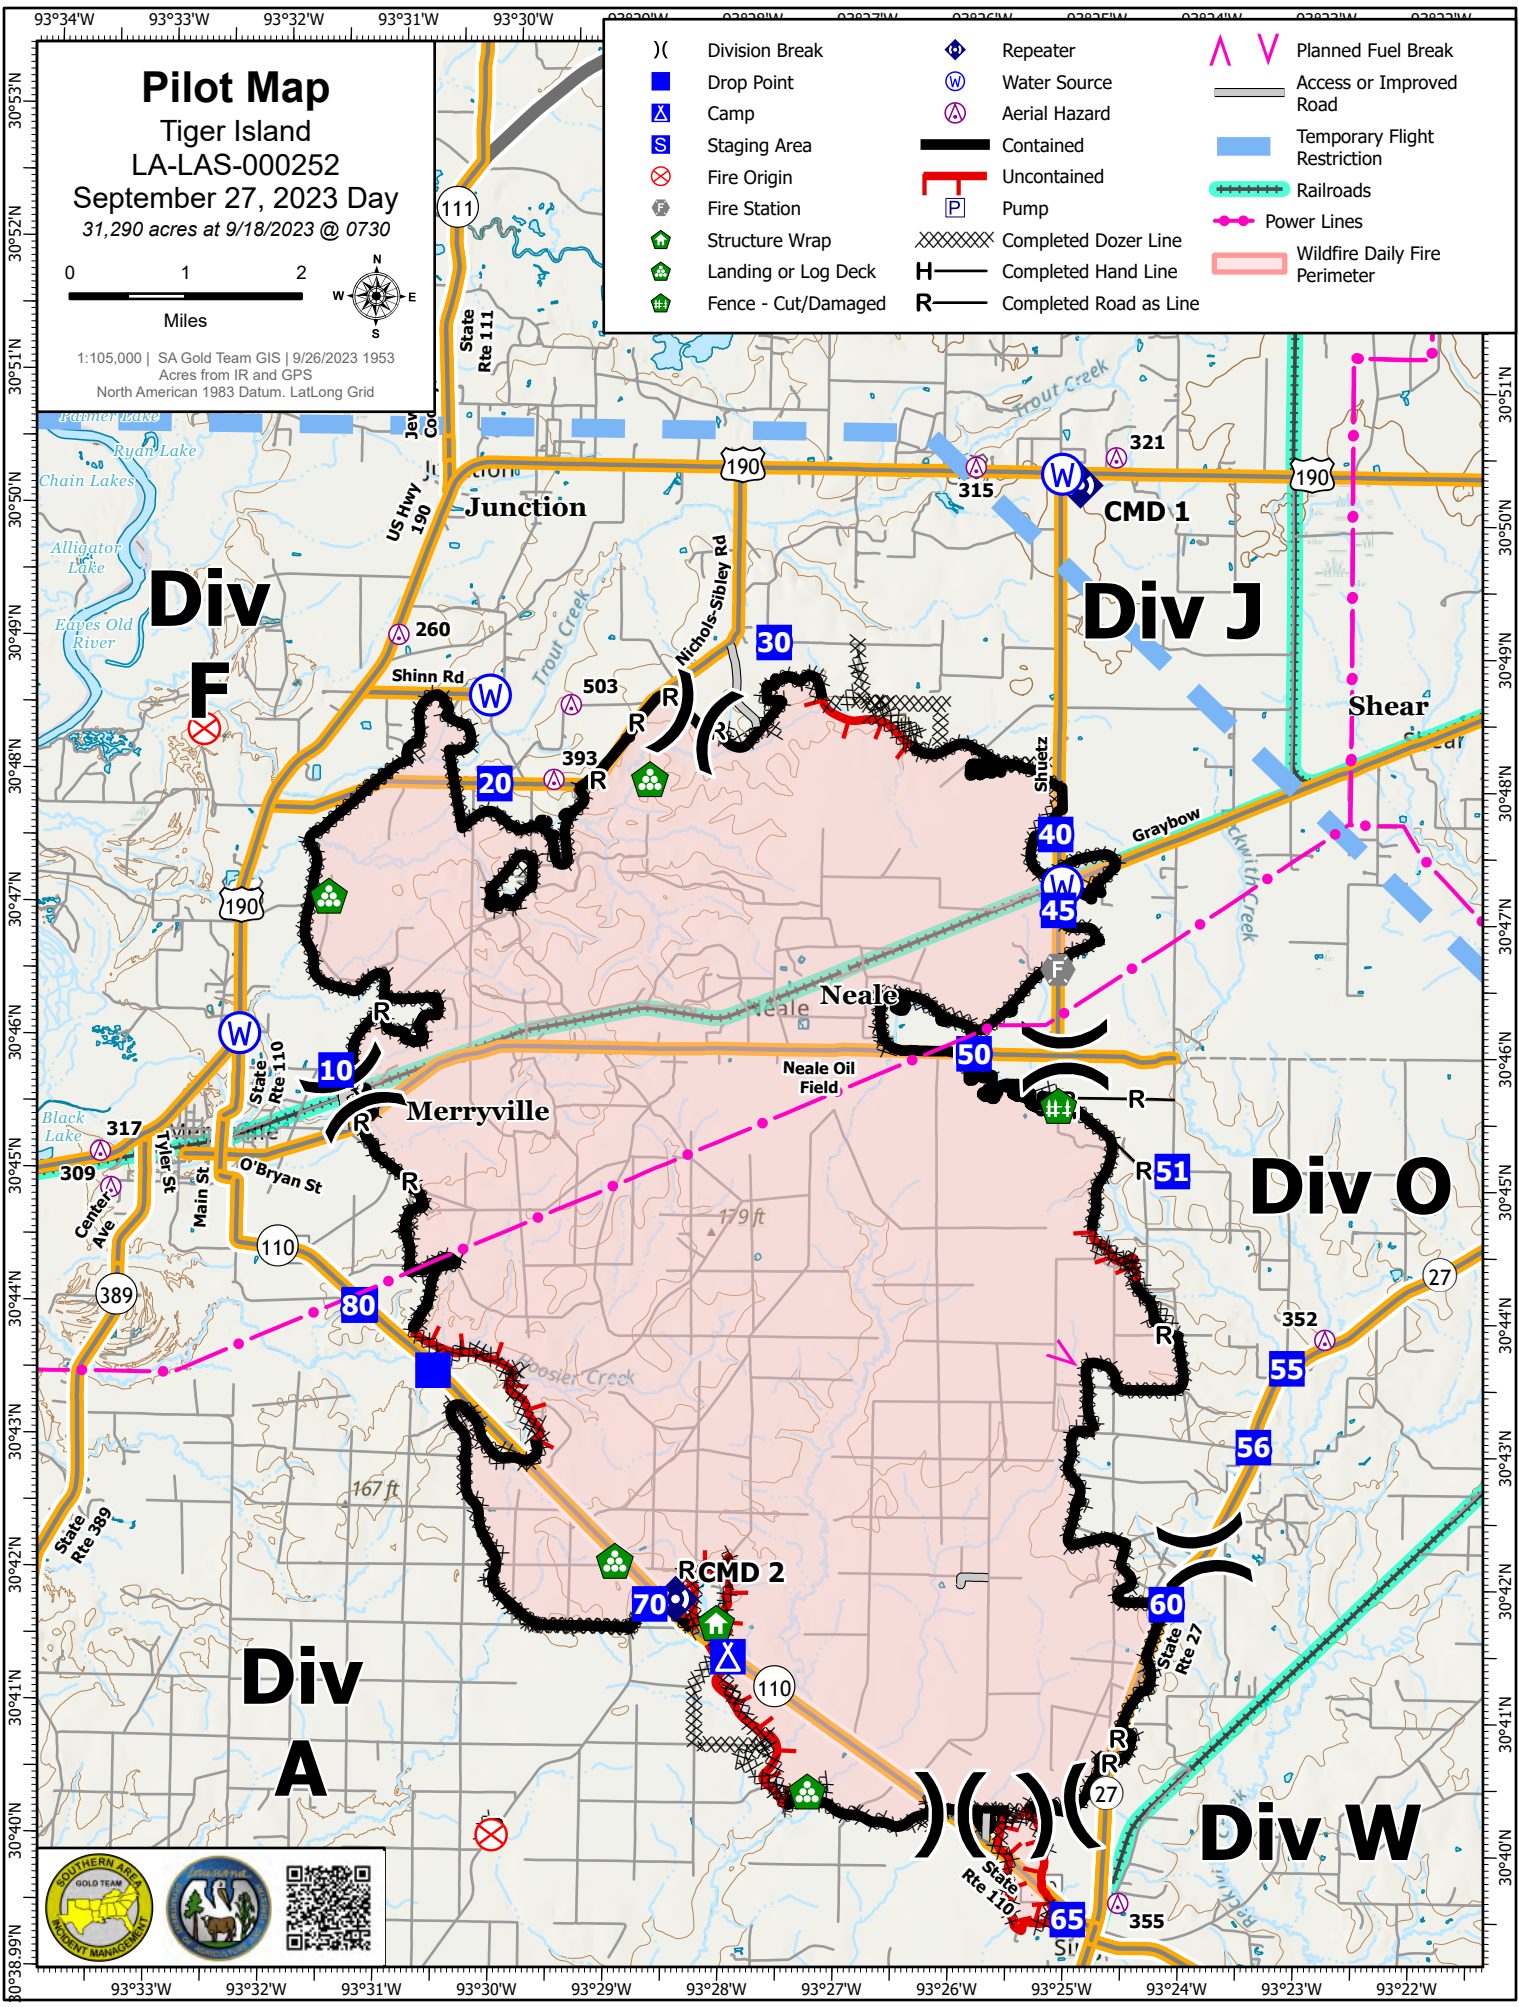

Pilot Map

Tiger Island
LA-LAS-000252

September 27, 2023 Day
31,290 acres at 9/18/2023 @ 0730

1:105,000 | SA Gold Team GIS | 9/26/2023 1953
Acres from IR and GPS
North American 1983 Datum, LatLong Grid

()	Division Break	◊	Repeater	∧ ∨	Planned Fuel Break
■	Drop Point	⊙	Water Source	—	Access or Improved Road
△	Camp	⊙	Aerial Hazard	—	Temporary Flight Restriction
S	Staging Area	—	Contained	—	Railroads
⊗	Fire Origin	—	Uncontained	—	Power Lines
⊙	Fire Station	—	Completed Dozer Line	—	Wildfire Daily Fire Perimeter
⊙	Structure Wrap	—	Completed Hand Line		
⊙	Landing or Log Deck	—	Completed Road as Line		
⊙	Fence - Cut/Damaged				

Southern Area Gold Team Incident Management logo and a QR code.