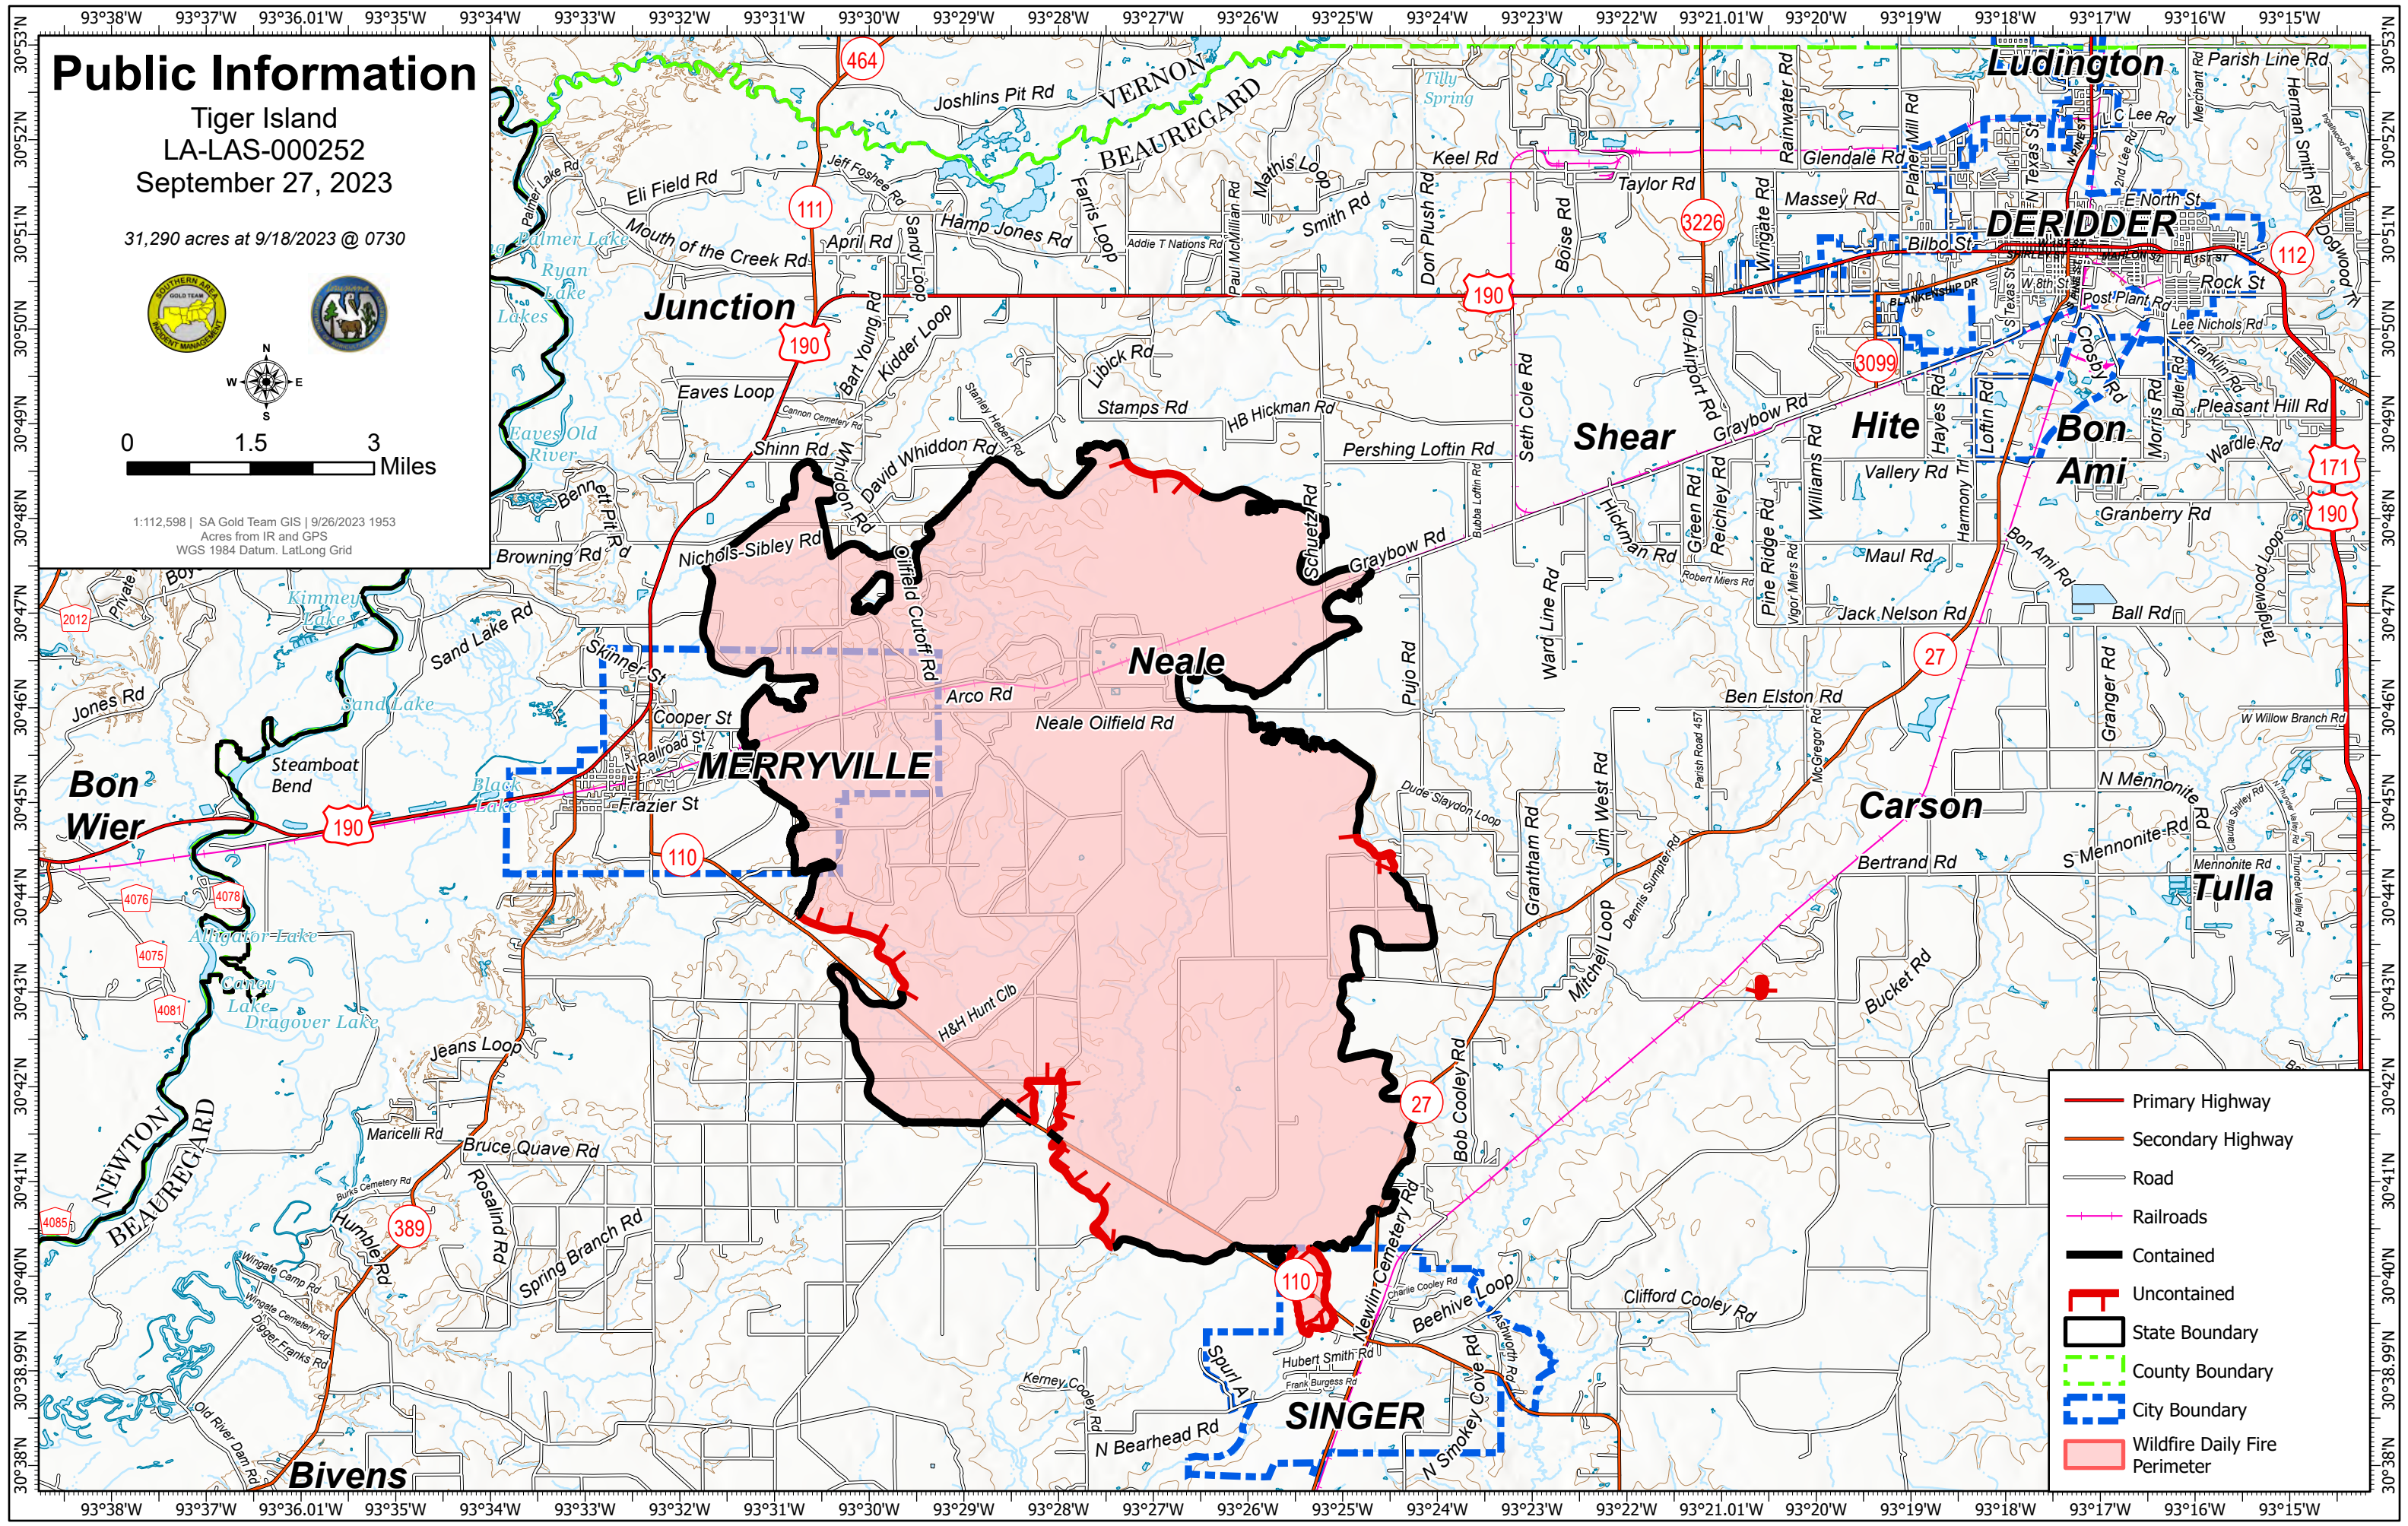

Public Information

Tiger Island
LA-LAS-000252
September 27, 2023

31,290 acres at 9/18/2023 @ 0730

0 1.5 3 Miles

1:112,598 | SA Gold Team GIS | 9/26/2023 1953
Acres from IR and GPS
WGS 1984 Datum, Lat/Long Grid

- Primary Highway
- Secondary Highway
- Road
- Railroads
- Contained
- Uncontained
- State Boundary
- County Boundary
- City Boundary
- Wildfire Daily Fire Perimeter