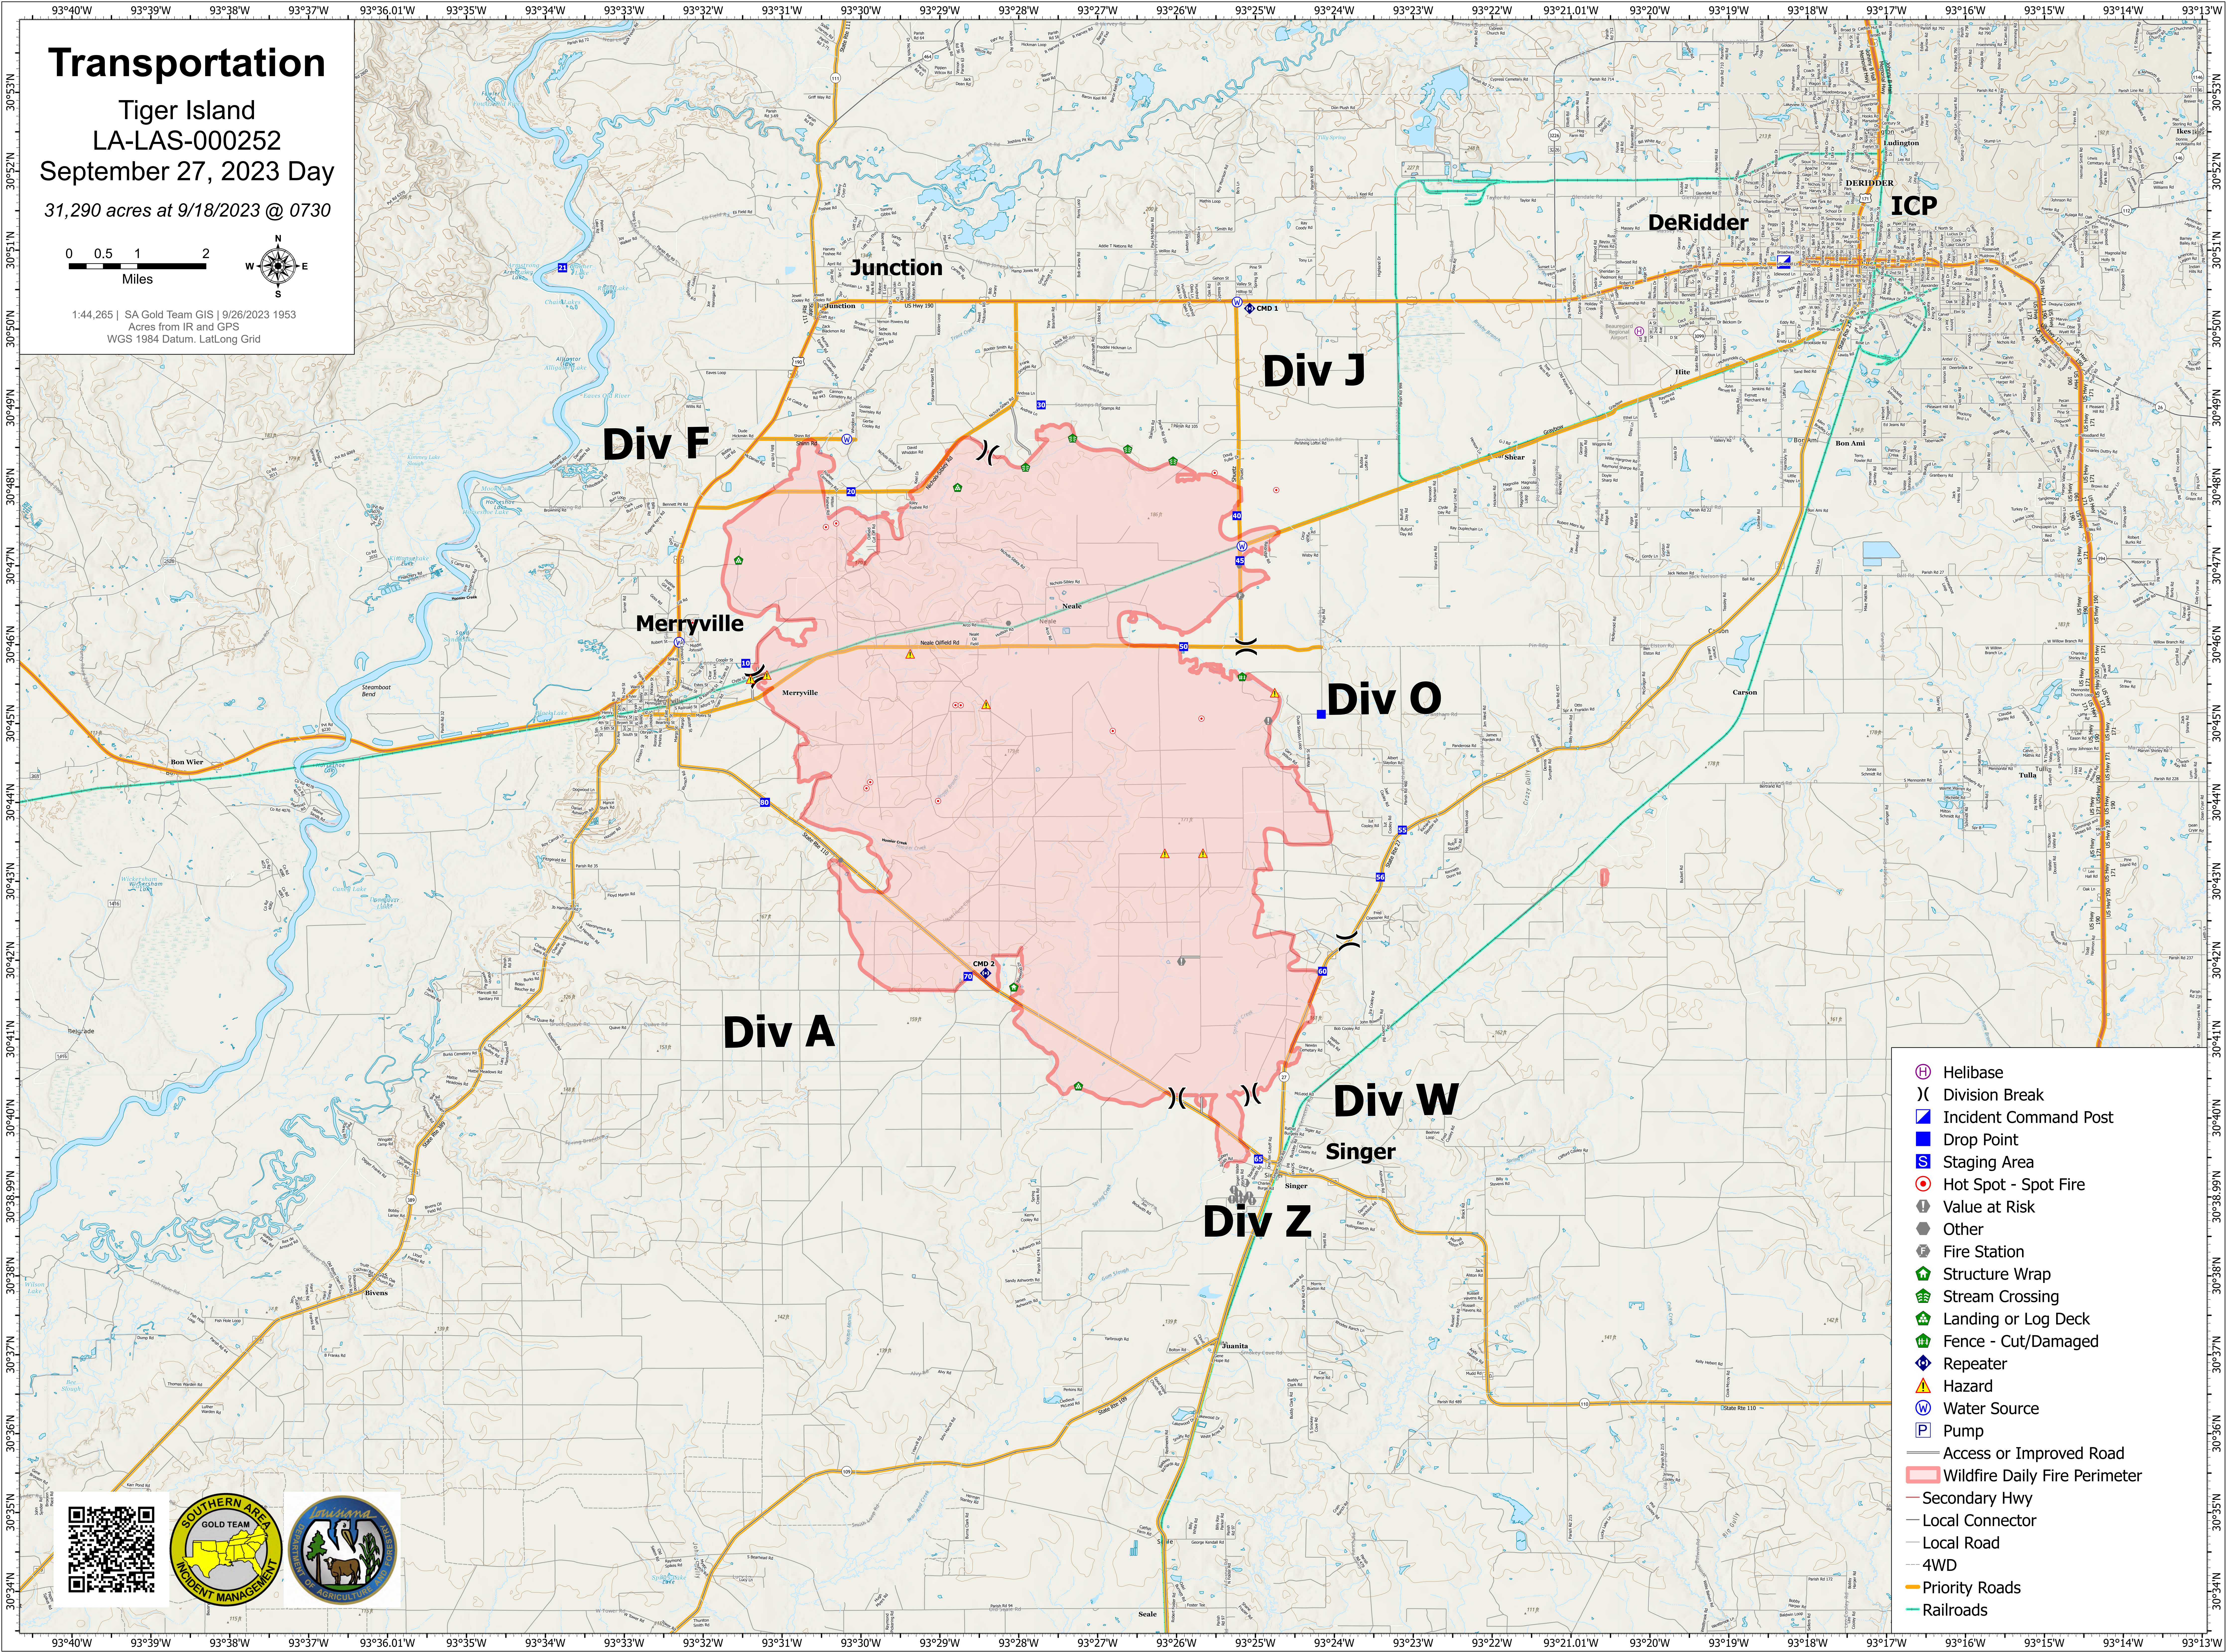

# Transportation

Tiger Island  
LA-LAS-000252  
September 27, 2023 Day  
31,290 acres at 9/18/2023 @ 0730

1:44,265 | SA Gold Team GIS | 9/26/2023 1953  
Acres from IR and GPS  
WGS 1984 Datum, LatLong Grid

- Helibase
- Division Break
- Incident Command Post
- Drop Point
- Staging Area
- Hot Spot - Spot Fire
- Value at Risk
- Other
- Fire Station
- Structure Wrap
- Stream Crossing
- Landing or Log Deck
- Fence - Cut/Damaged
- Repeater
- Hazard
- Water Source
- Pump
- Access or Improved Road
- Wildfire Daily Fire Perimeter
- Secondary Hwy
- Local Connector
- Local Road
- 4WD
- Priority Roads
- Railroads