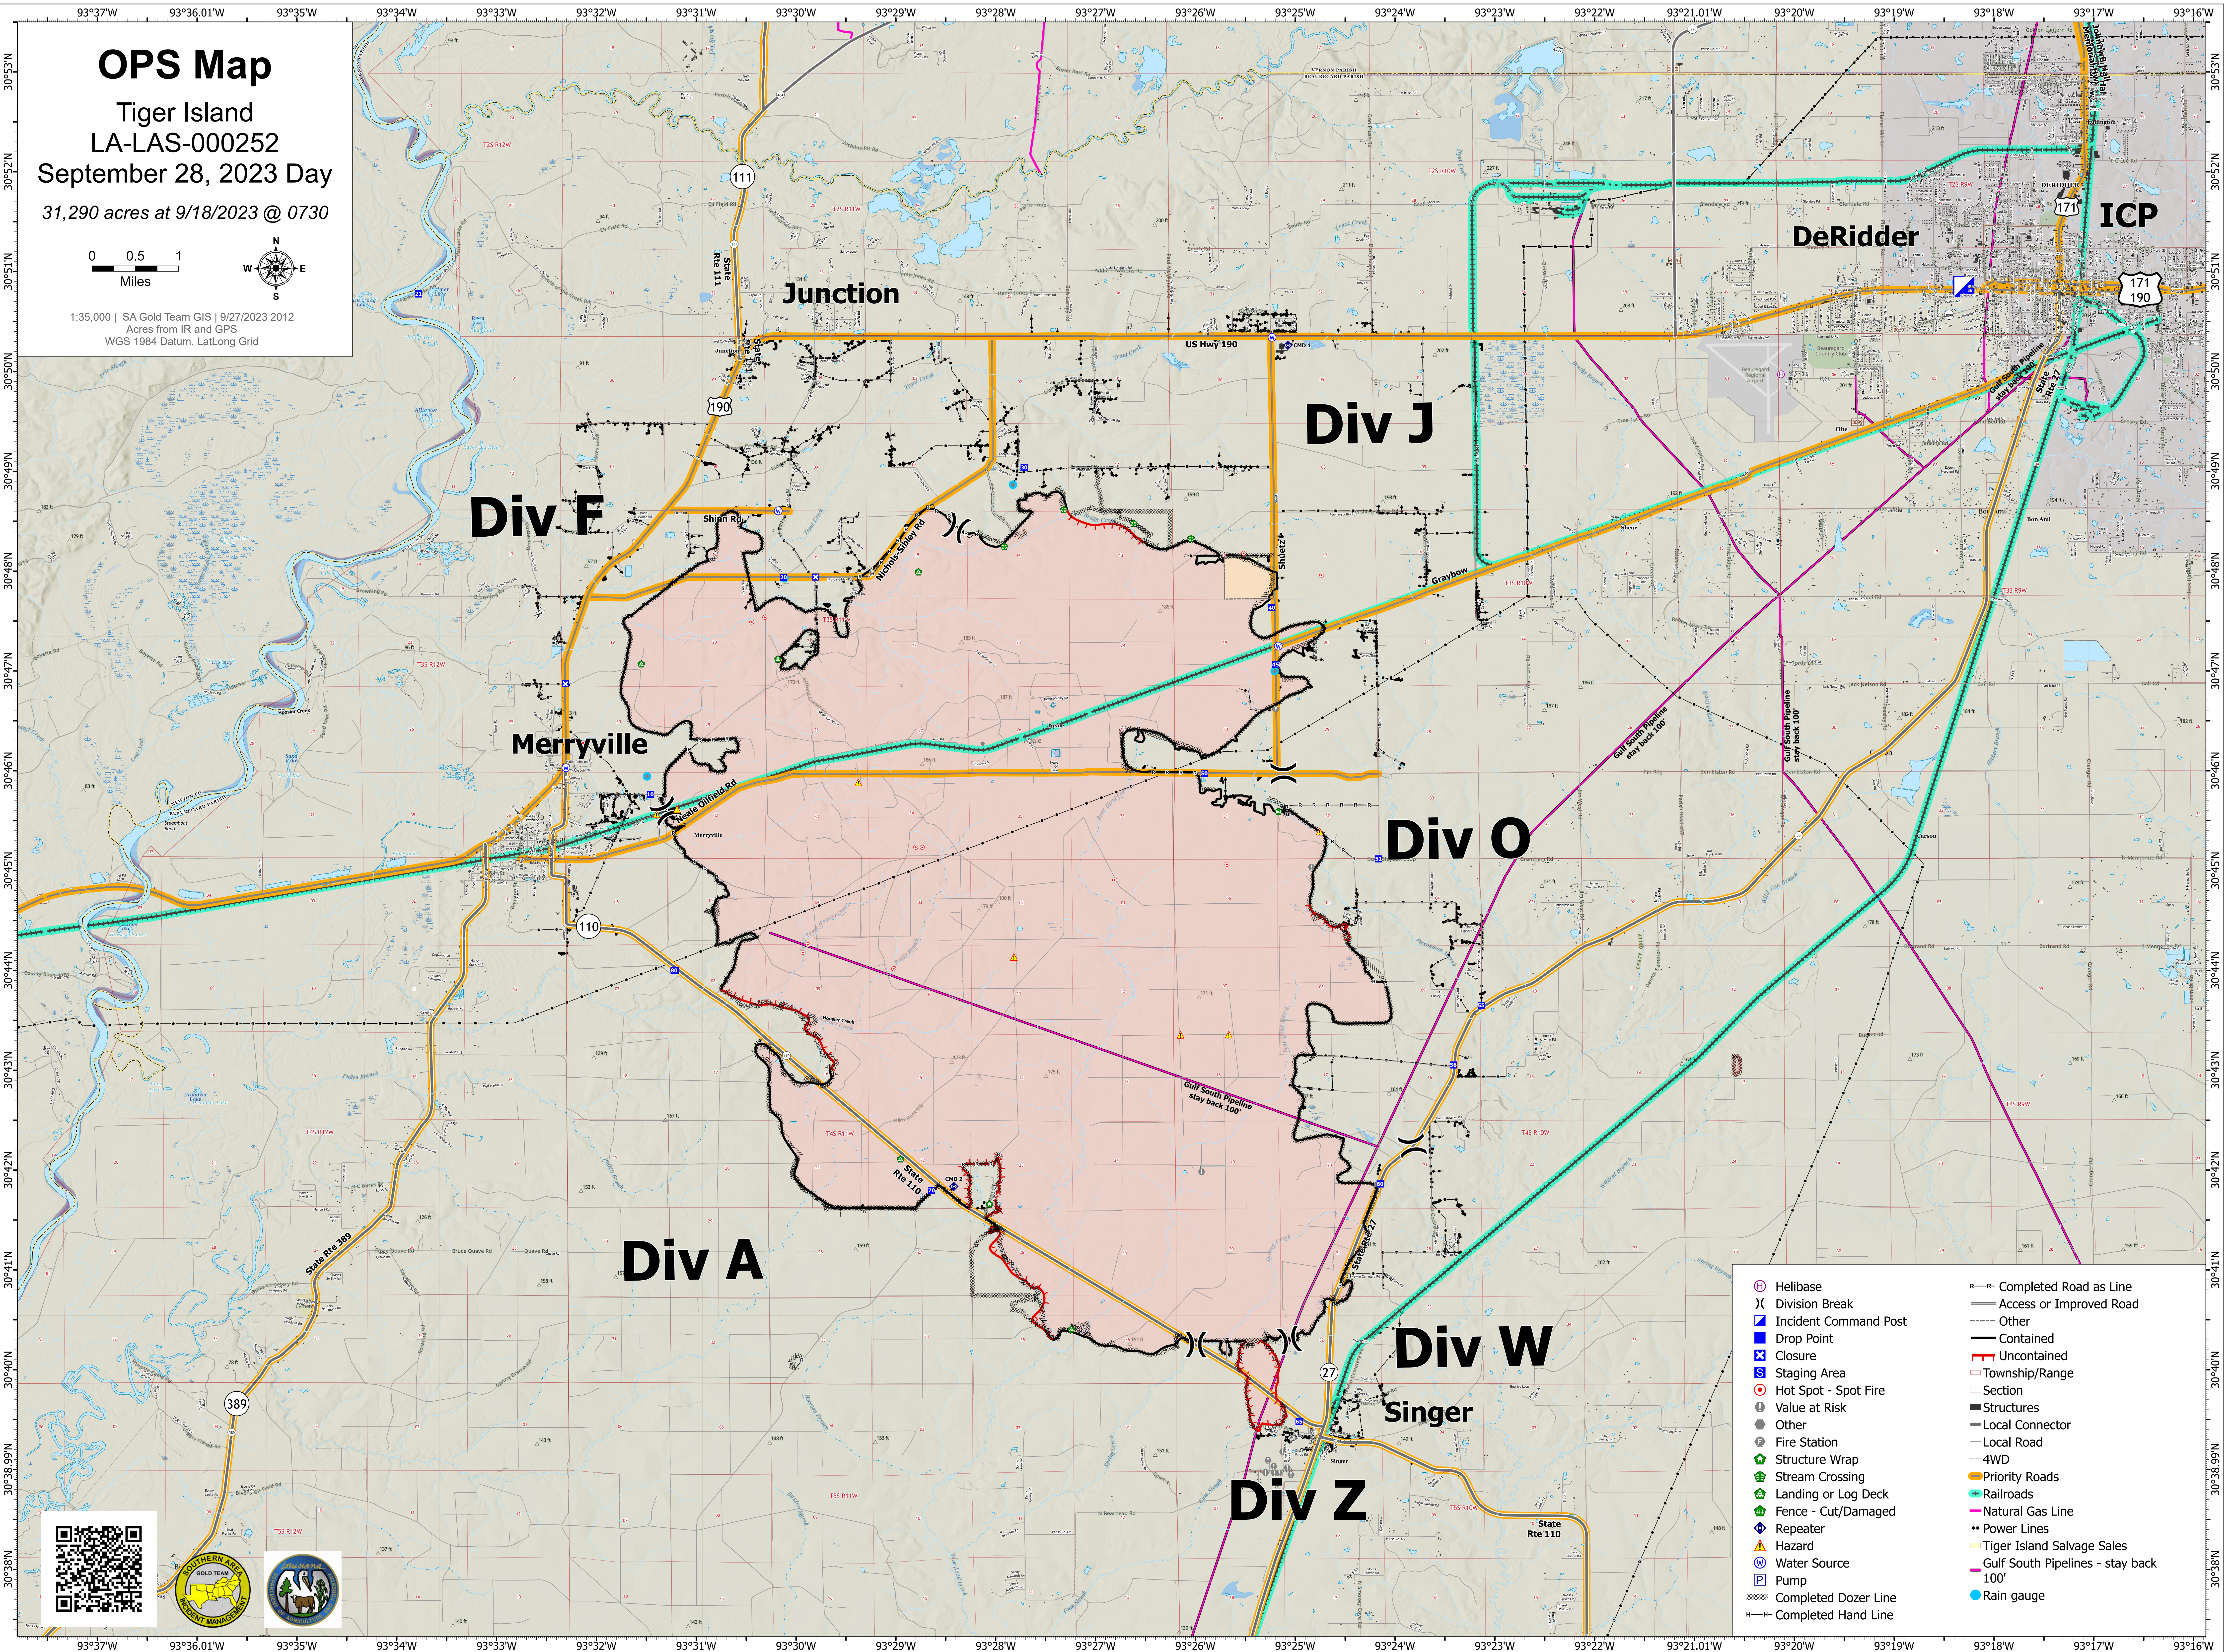

OPS Map

Tiger Island
LA-LAS-000252
September 28, 2023 Day
31,290 acres at 9/18/2023 @ 0730

- ⊕ Helibase
- ⊗ Division Break
- ⊠ Incident Command Post
- ⊡ Drop Point
- ⊞ Closure
- ⊞ Staging Area
- ⊙ Hot Spot - Spot Fire
- ⊙ Value at Risk
- ⊙ Other
- ⊙ Fire Station
- ⊙ Structure Wrap
- ⊙ Stream Crossing
- ⊙ Landing or Log Deck
- ⊙ Fence - Cut/Damaged
- ⊙ Repeater
- ⊙ Hazard
- ⊙ Water Source
- ⊙ Pump
- ⊙ Completed Dozer Line
- ⊙ Completed Hand Line
- Completed Road as Line
- Access or Improved Road
- Other
- Contained
- Uncontained
- Township/Range
- Section
- Structures
- Local Connector
- Local Road
- 4WD
- Priority Roads
- Railroads
- Natural Gas Line
- Power Lines
- Tiger Island Salvage Sales
- Gulf South Pipelines - stay back 100'
- Rain gauge