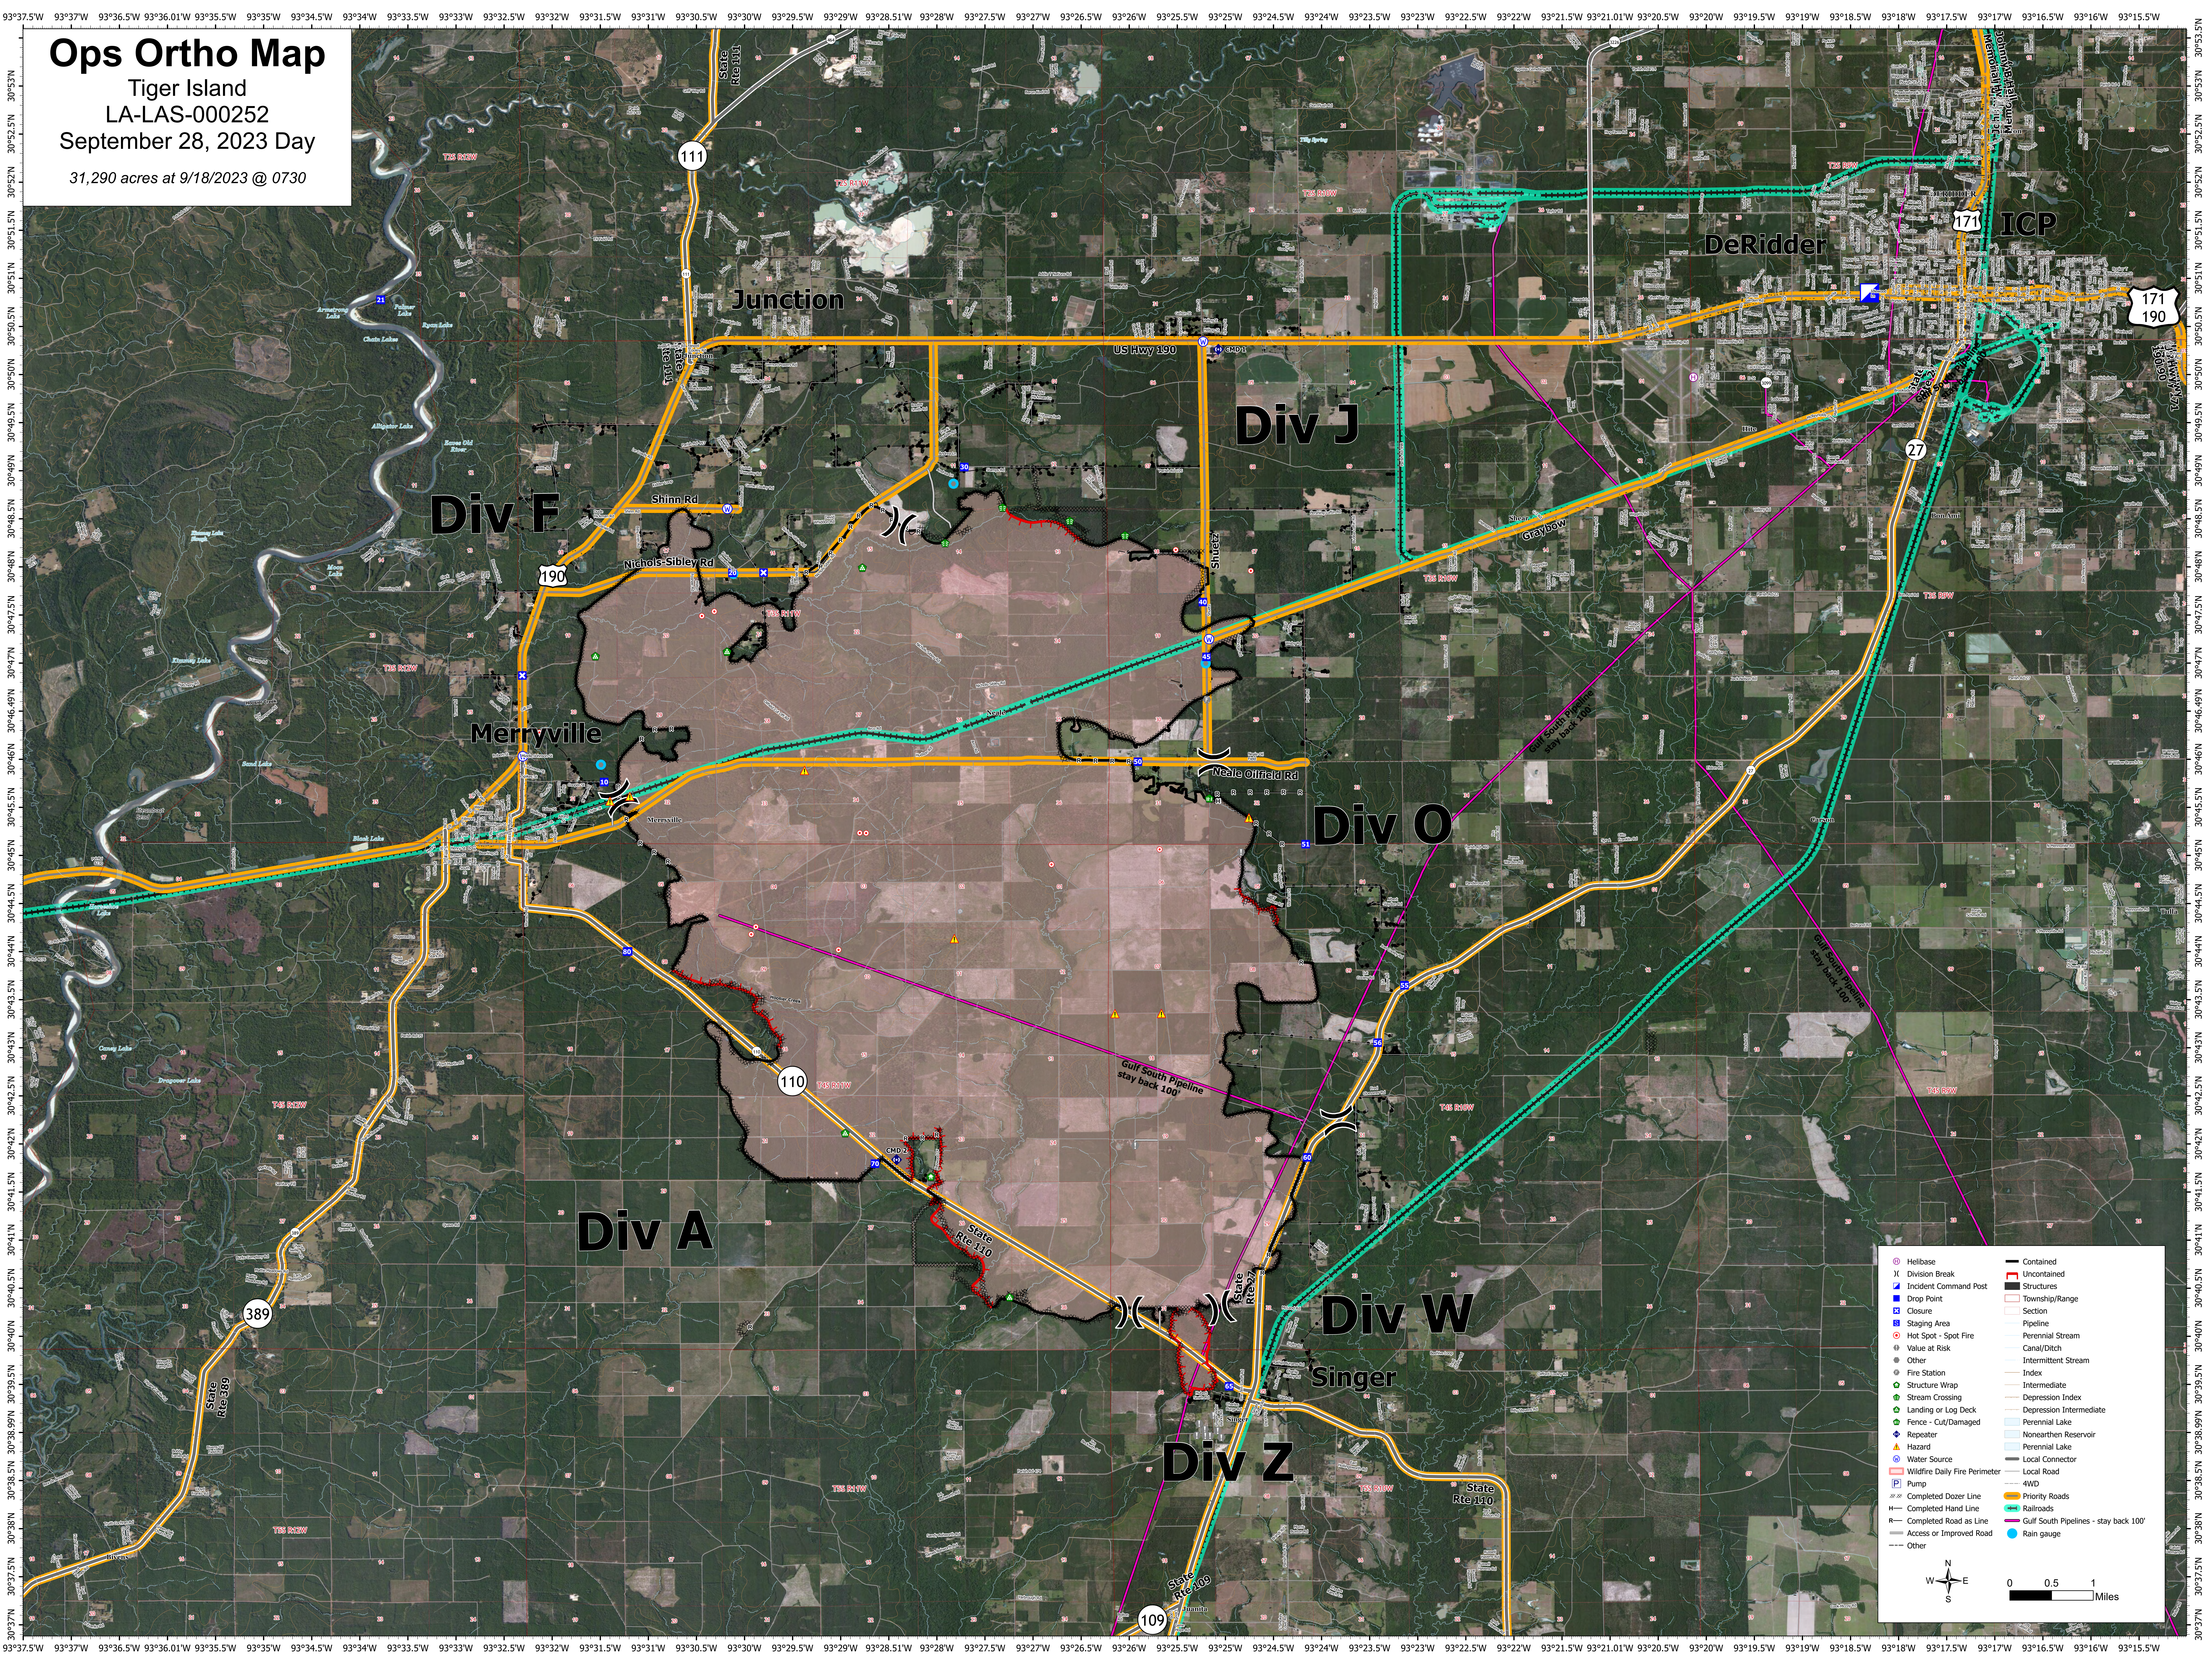

Ops Ortho Map

Tiger Island
LA-LAS-000252
September 28, 2023 Day
31,290 acres at 9/18/2023 @ 0730

⊙ Helibase	▬ Contained
✕ Division Break	▬ Uncontained
▬ Incident Command Post	▬ Structures
▬ Drop Point	▬ Township/Range
▬ Closure	▬ Section
▬ Staging Area	▬ Pipeline
⊙ Hot Spot - Spot Fire	▬ Perennial Stream
⊙ Value at Risk	▬ Canal/Ditch
⊙ Other	▬ Intermittent Stream
⊙ Fire Station	▬ Index
⊙ Structure Wrap	▬ Intermediate
⊙ Stream Crossing	▬ Depression Index
⊙ Landing or Log Deck	▬ Depression Intermediate
⊙ Fence - Cut/Damaged	▬ Perennial Lake
⊙ Repeater	▬ Nonearthen Reservoir
⊙ Hazard	▬ Perennial Lake
⊙ Water Source	▬ Local Connector
▬ Wildfire Daily Fire Perimeter	▬ Local Road
▬ Pump	▬ 4WD
▬ Completed Dozer Line	▬ Priority Roads
▬ Completed Hand Line	▬ Railroads
▬ Completed Road as Line	▬ Gulf South Pipelines - stay back 100'
▬ Access or Improved Road	⊙ Rain gauge
▬ Other	

0 0.5 1 Miles