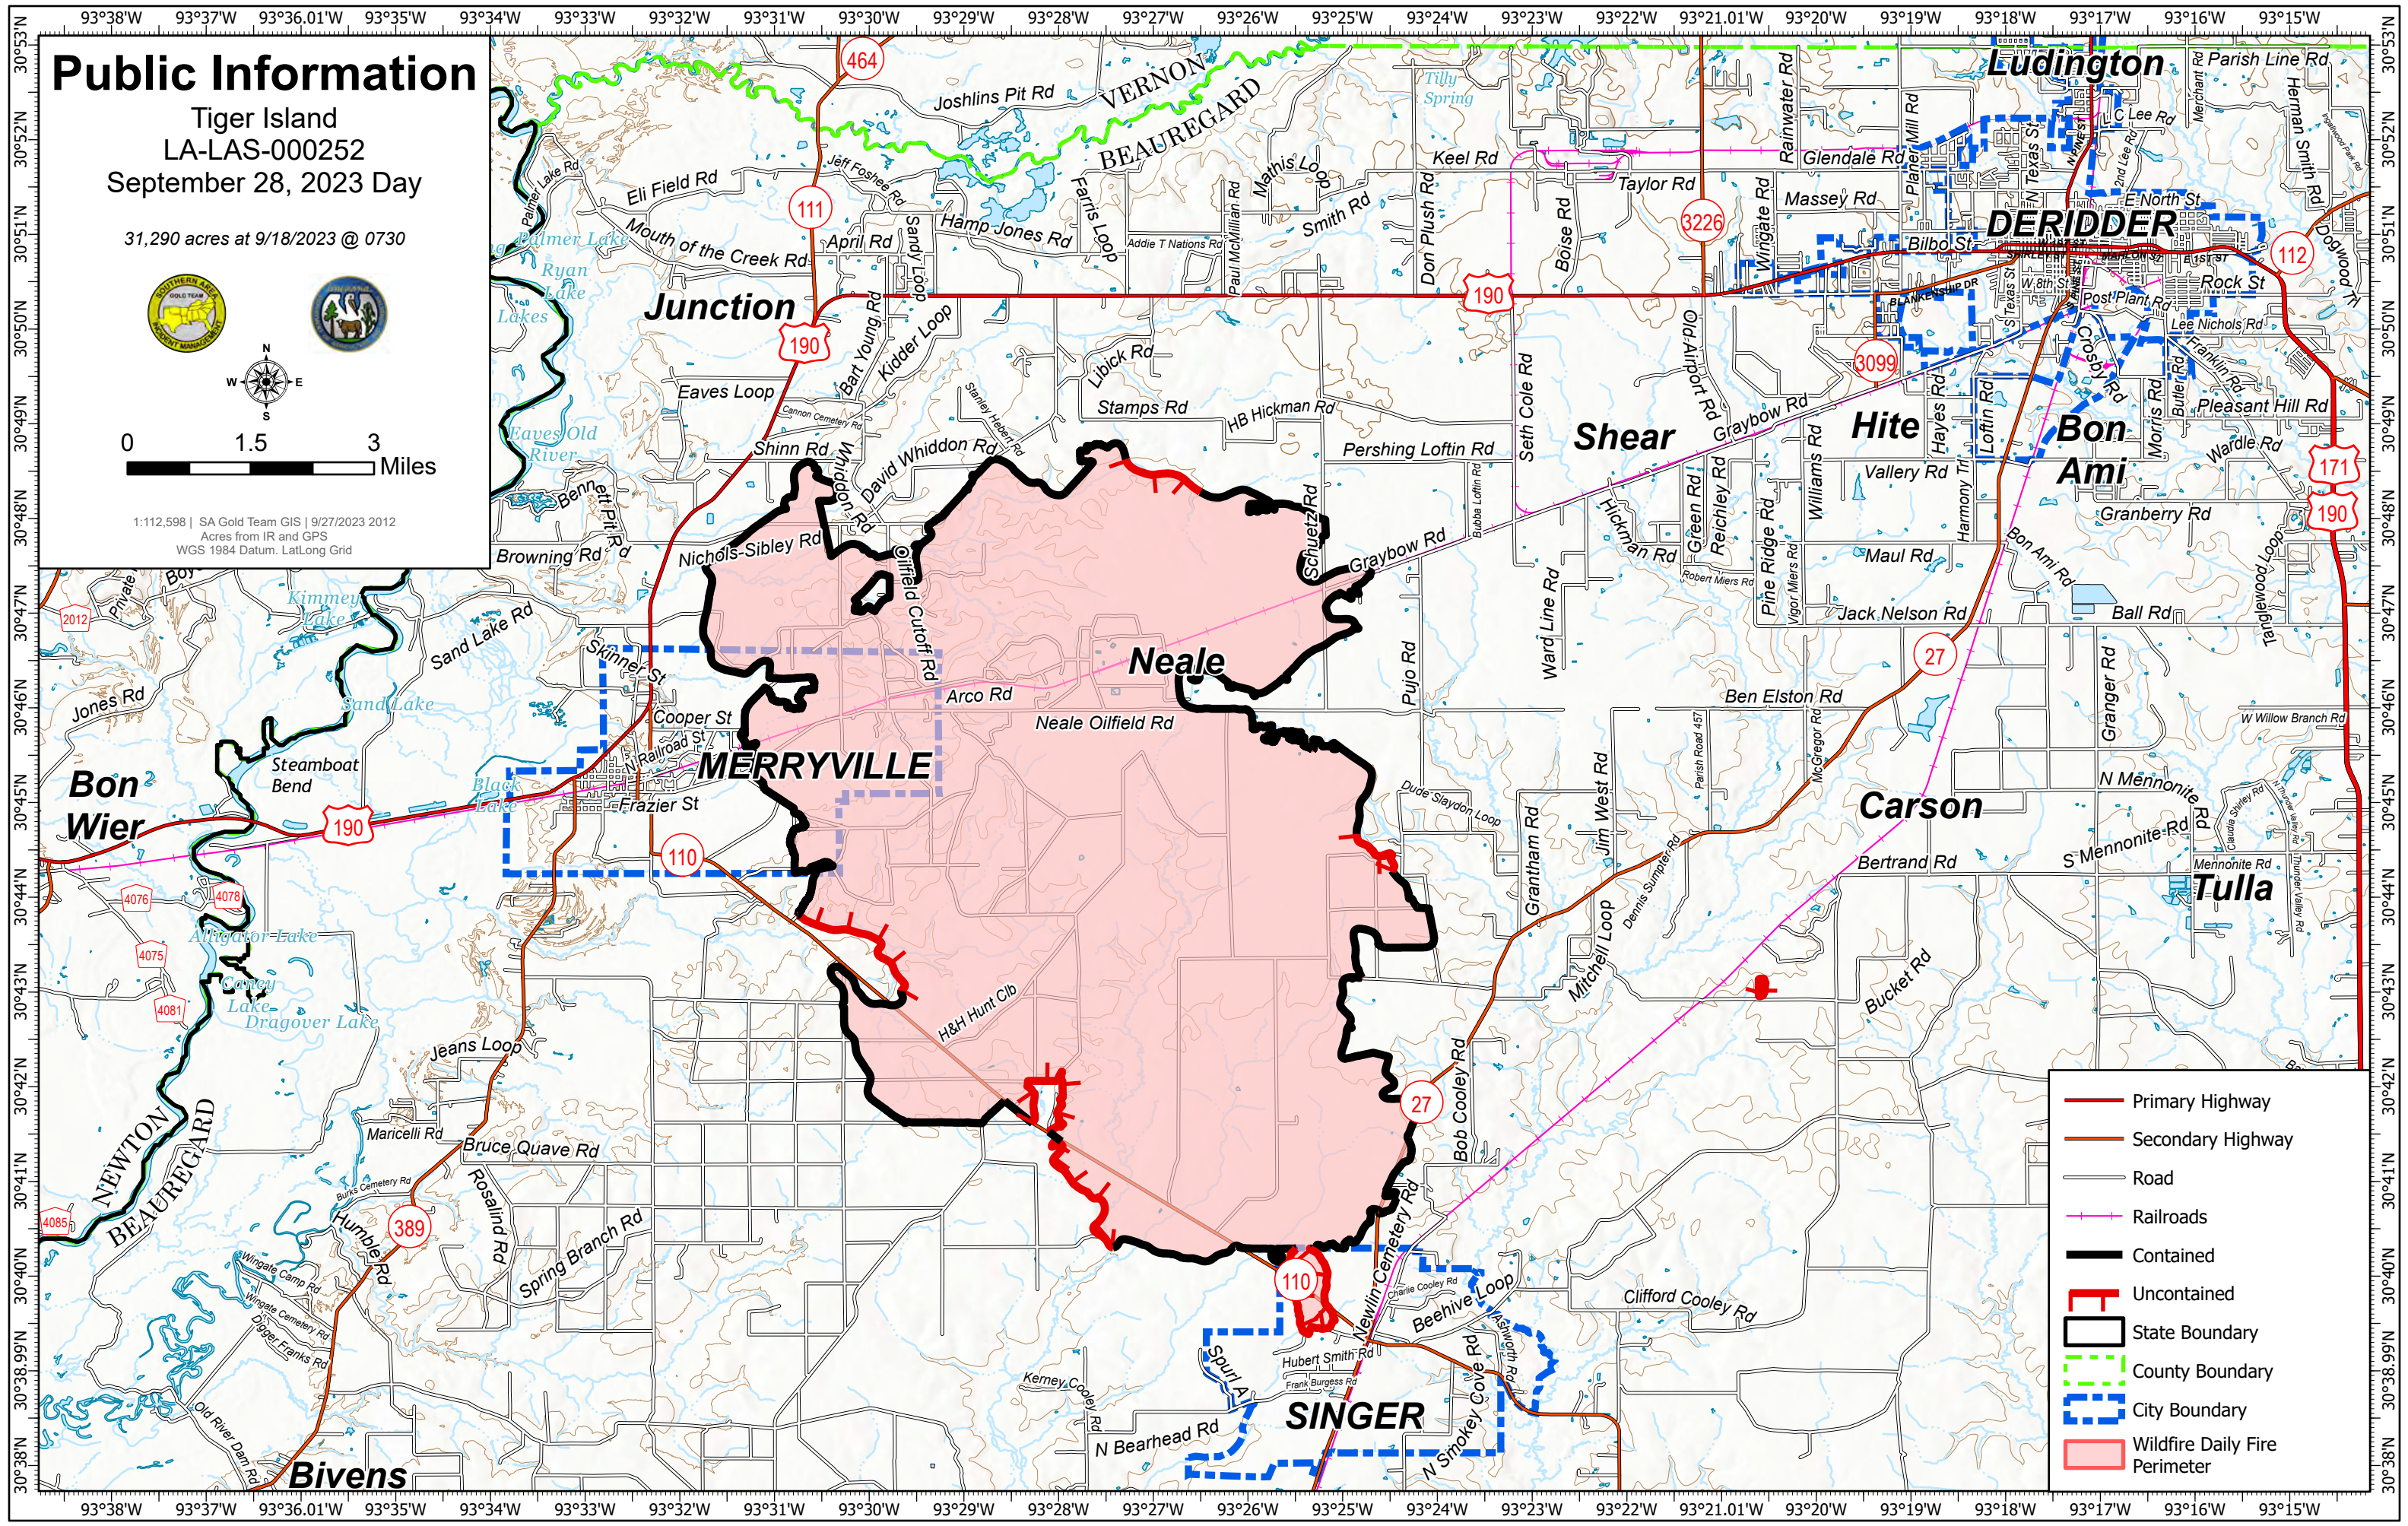

Public Information

Tiger Island
LA-LAS-000252
September 28, 2023 Day

31,290 acres at 9/18/2023 @ 0730

0 1.5 3 Miles

1:112,598 | SA Gold Team GIS | 9/27/2023 2012
Acres from IR and GPS
WGS 1984 Datum, Lat/Long Grid

- Primary Highway
- Secondary Highway
- Road
- Railroads
- Contained
- Uncontained
- State Boundary
- County Boundary
- City Boundary
- Wildfire Daily Fire Perimeter