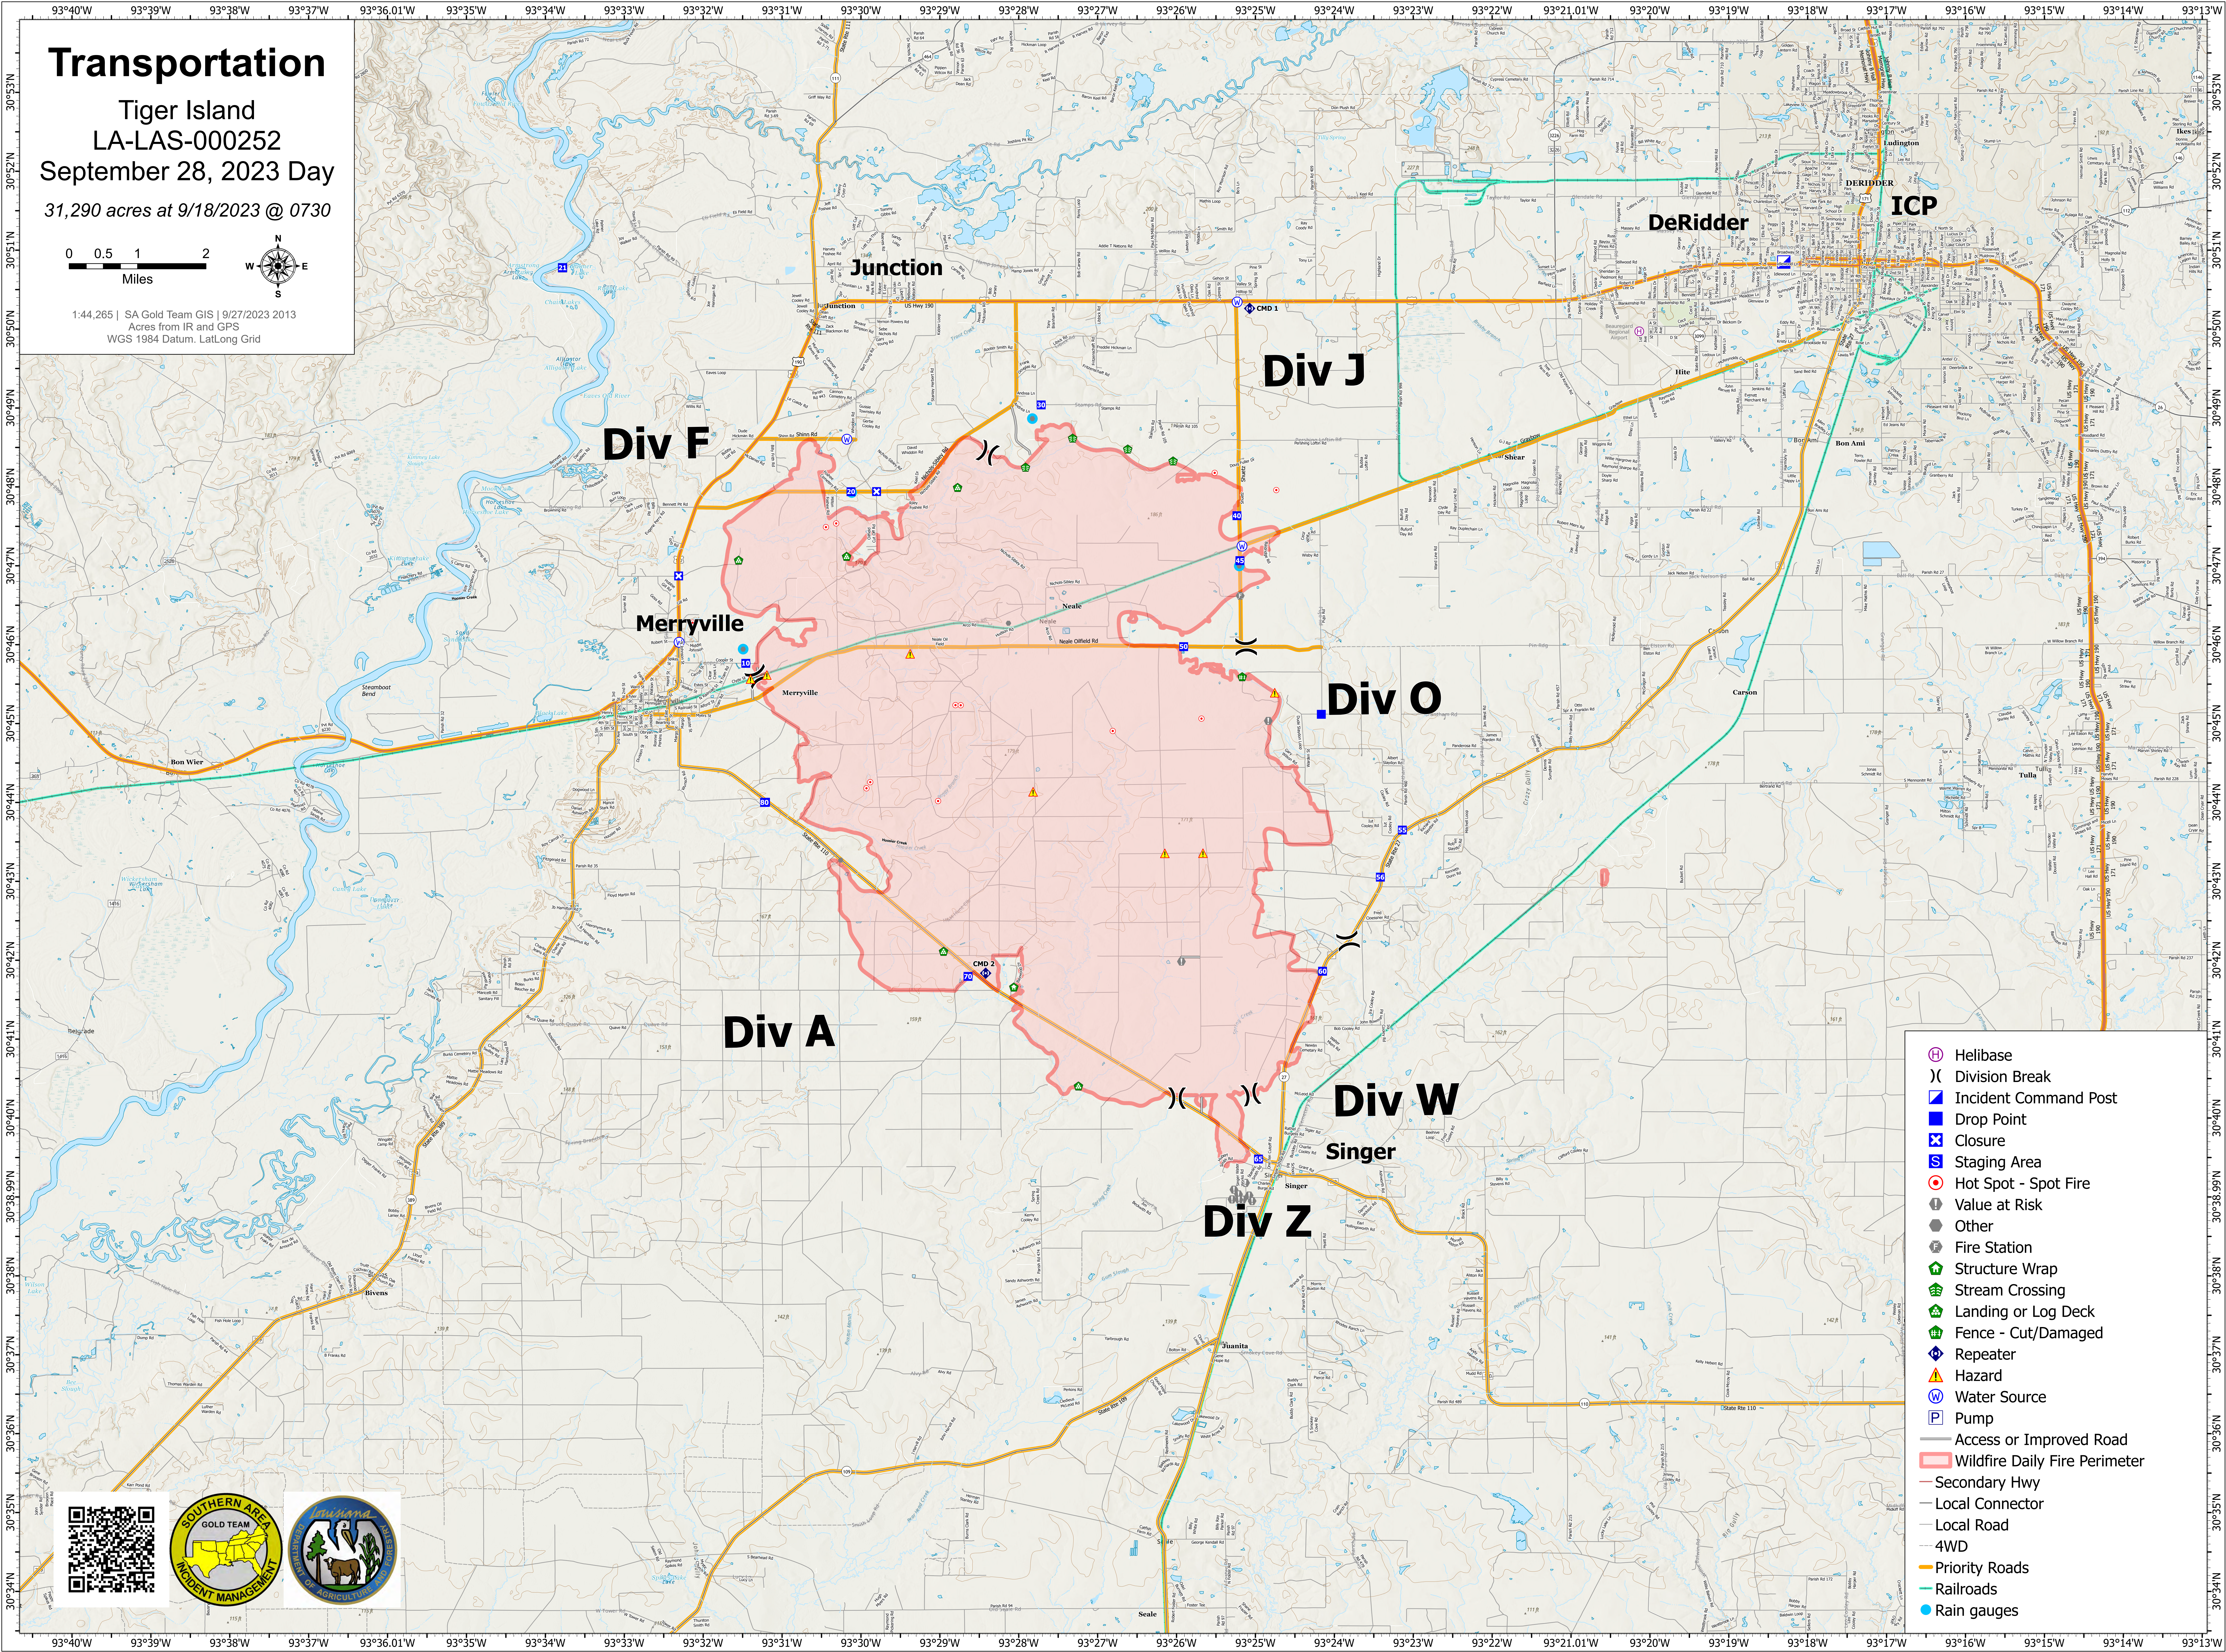

Transportation

Tiger Island
LA-LAS-000252
September 28, 2023 Day
31,290 acres at 9/18/2023 @ 0730

1:44,265 | SA Gold Team GIS | 9/27/2023 2013
Acres from IR and GPS
WGS 1984 Datum, Lat/Long Grid

- ⊕ Helibase
-) (Division Break
- Incident Command Post
- Drop Point
- ⊗ Closure
- ⊞ Staging Area
- ⊙ Hot Spot - Spot Fire
- ⊙ Value at Risk
- ⊙ Other
- ⊙ Fire Station
- ⊙ Structure Wrap
- ⊙ Stream Crossing
- ⊙ Landing or Log Deck
- ⊙ Fence - Cut/Damaged
- ⊙ Repeater
- ⊙ Hazard
- ⊙ Water Source
- ⊙ Pump
- Access or Improved Road
- Wildfire Daily Fire Perimeter
- Secondary Hwy
- Local Connector
- Local Road
- 4WD
- Priority Roads
- Railroads
- Rain gauges