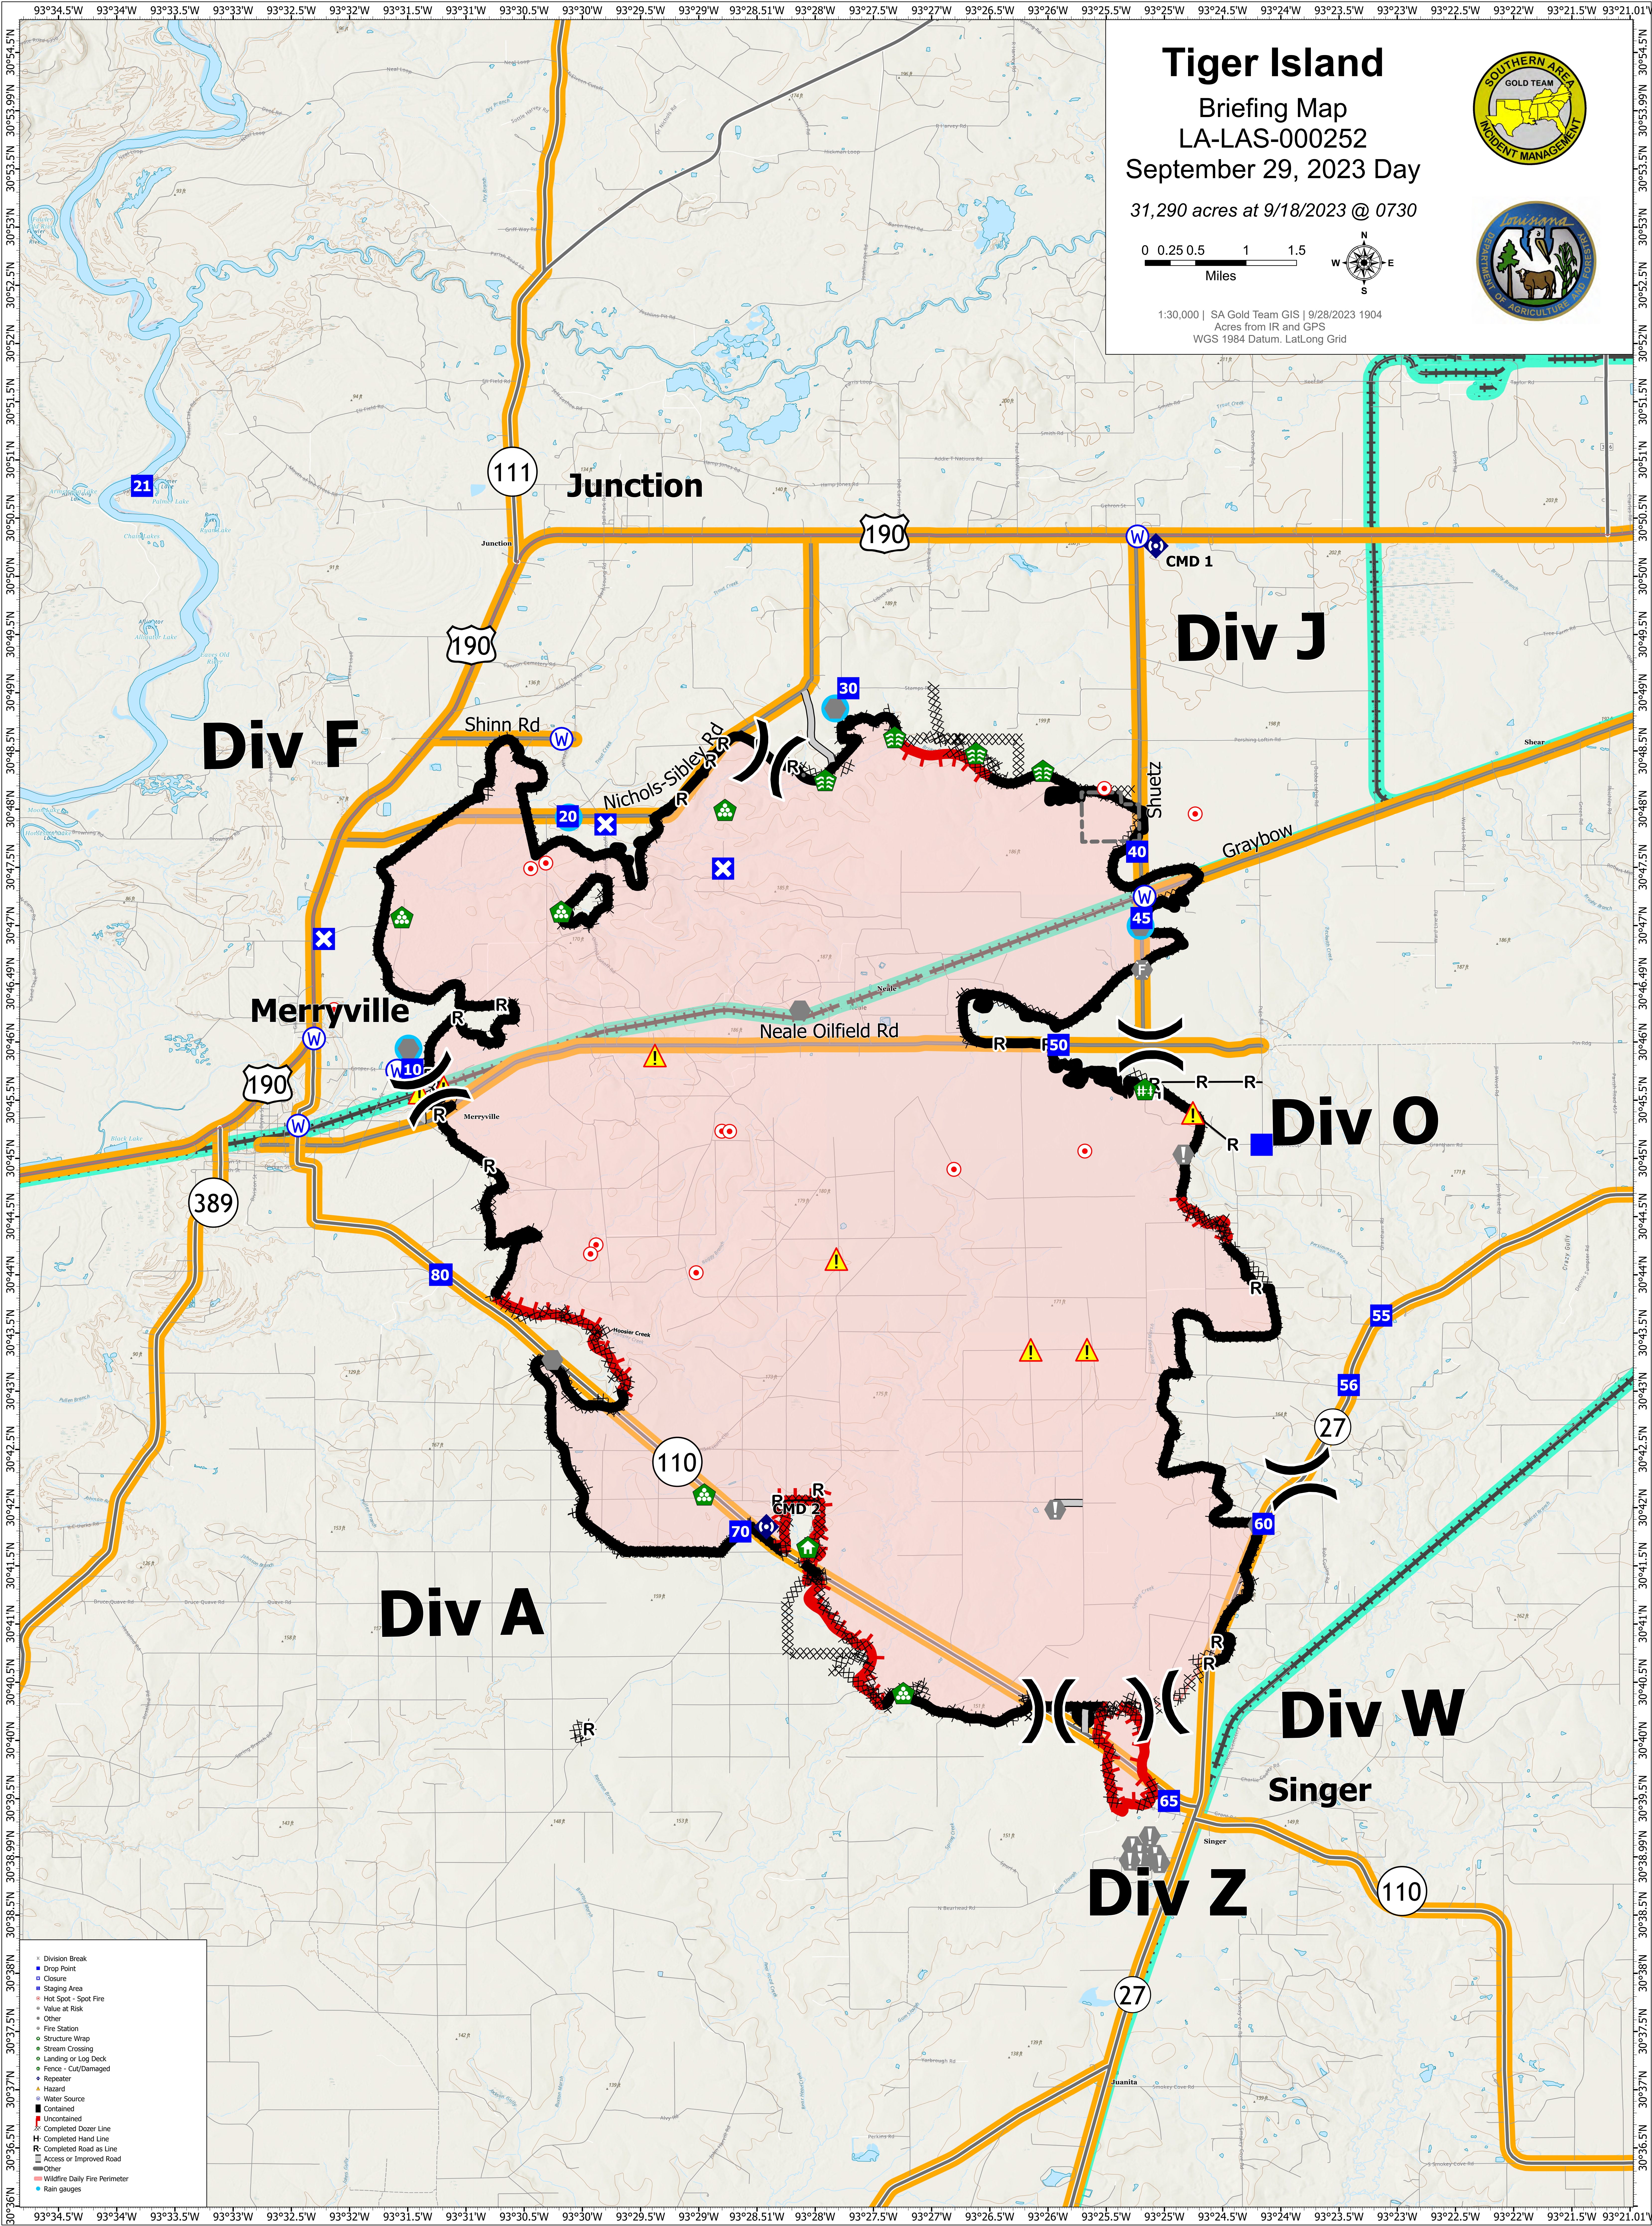

Tiger Island

Briefing Map
LA-LAS-000252
September 29, 2023 Day

31,290 acres at 9/18/2023 @ 0730

0 0.25 0.5 1 1.5
Miles

1:30,000 | SA Gold Team GIS | 9/28/2023 1904
Acres from IR and GPS
WGS 1984 Datum, LatLong Grid

- Division Break
- Drop Point
- Closure
- Staging Area
- Hot Spot - Spot Fire
- Value at Risk
- Other
- Fire Station
- Structure Wrap
- Stream Crossing
- Landing or Log Deck
- Fence - Cut/Damaged
- Repeater
- Hazard
- Water Source
- Contained
- Uncontained
- Completed Dozer Line
- Completed Hand Line
- Completed Road as Line
- Access or Improved Road
- Other
- Wildfire Daily Fire Perimeter
- Rain gauges