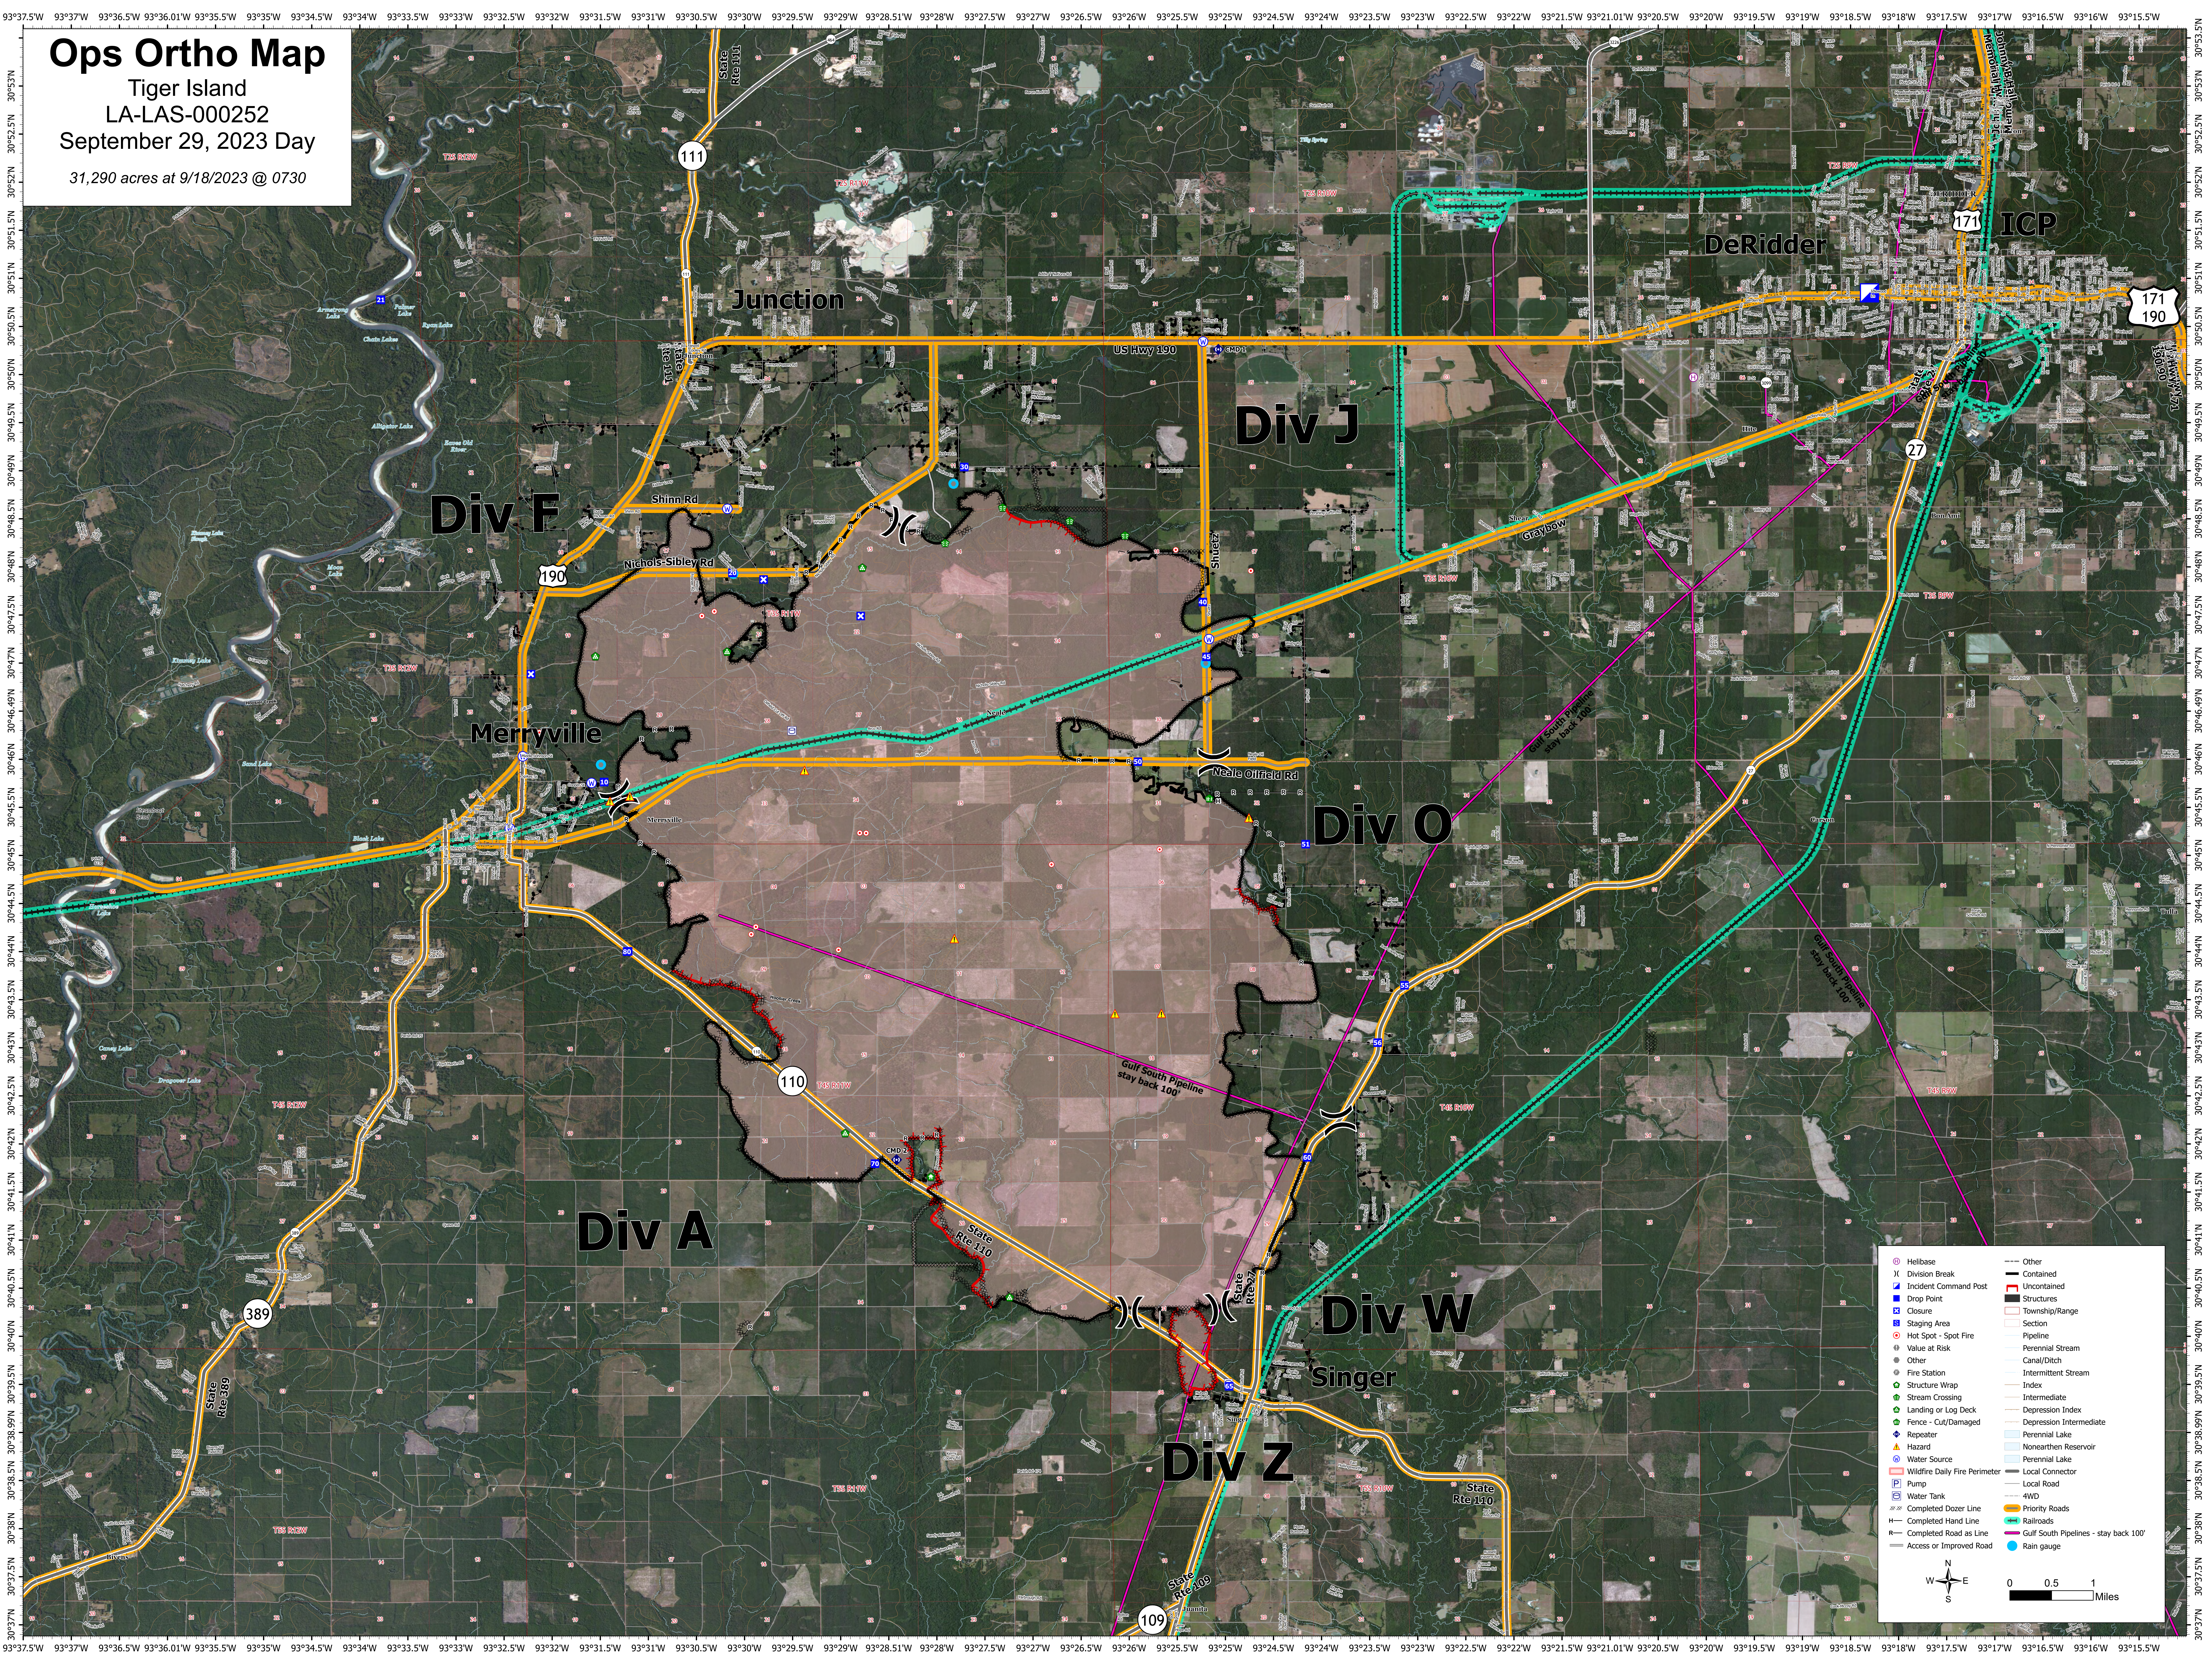

Ops Ortho Map

Tiger Island
LA-LAS-000252
September 29, 2023 Day
31,290 acres at 9/18/2023 @ 0730

⊙ Helibase	--- Other
X Division Break	▬ Contained
▬ Incident Command Post	▬ Uncontained
▬ Drop Point	▬ Structures
▬ Closure	▬ Township/Range
▬ Staging Area	▬ Section
⊙ Hot Spot - Spot Fire	▬ Pipeline
⊙ Value at Risk	▬ Perennial Stream
⊙ Other	▬ Canal/Ditch
⊙ Fire Station	▬ Intermittent Stream
⊙ Structure Wrap	▬ Index
⊙ Stream Crossing	▬ Intermediate
⊙ Landing or Log Deck	▬ Depression Index
⊙ Fence - Cut/Damaged	▬ Depression Intermediate
⊙ Repeater	▬ Perennial Lake
⊙ Hazard	▬ Nonearthen Reservoir
⊙ Water Source	▬ Perennial Lake
▬ Wildfire Daily Fire Perimeter	▬ Local Connector
⊙ Pump	▬ Local Road
⊙ Water Tank	▬ 4WD
▬ Completed Dozer Line	▬ Priority Roads
▬ Completed Hand Line	▬ Railroads
▬ Completed Road as Line	▬ Gulf South Pipelines - stay back 100'
▬ Access or Improved Road	⊙ Rain gauge

0 0.5 1 Miles