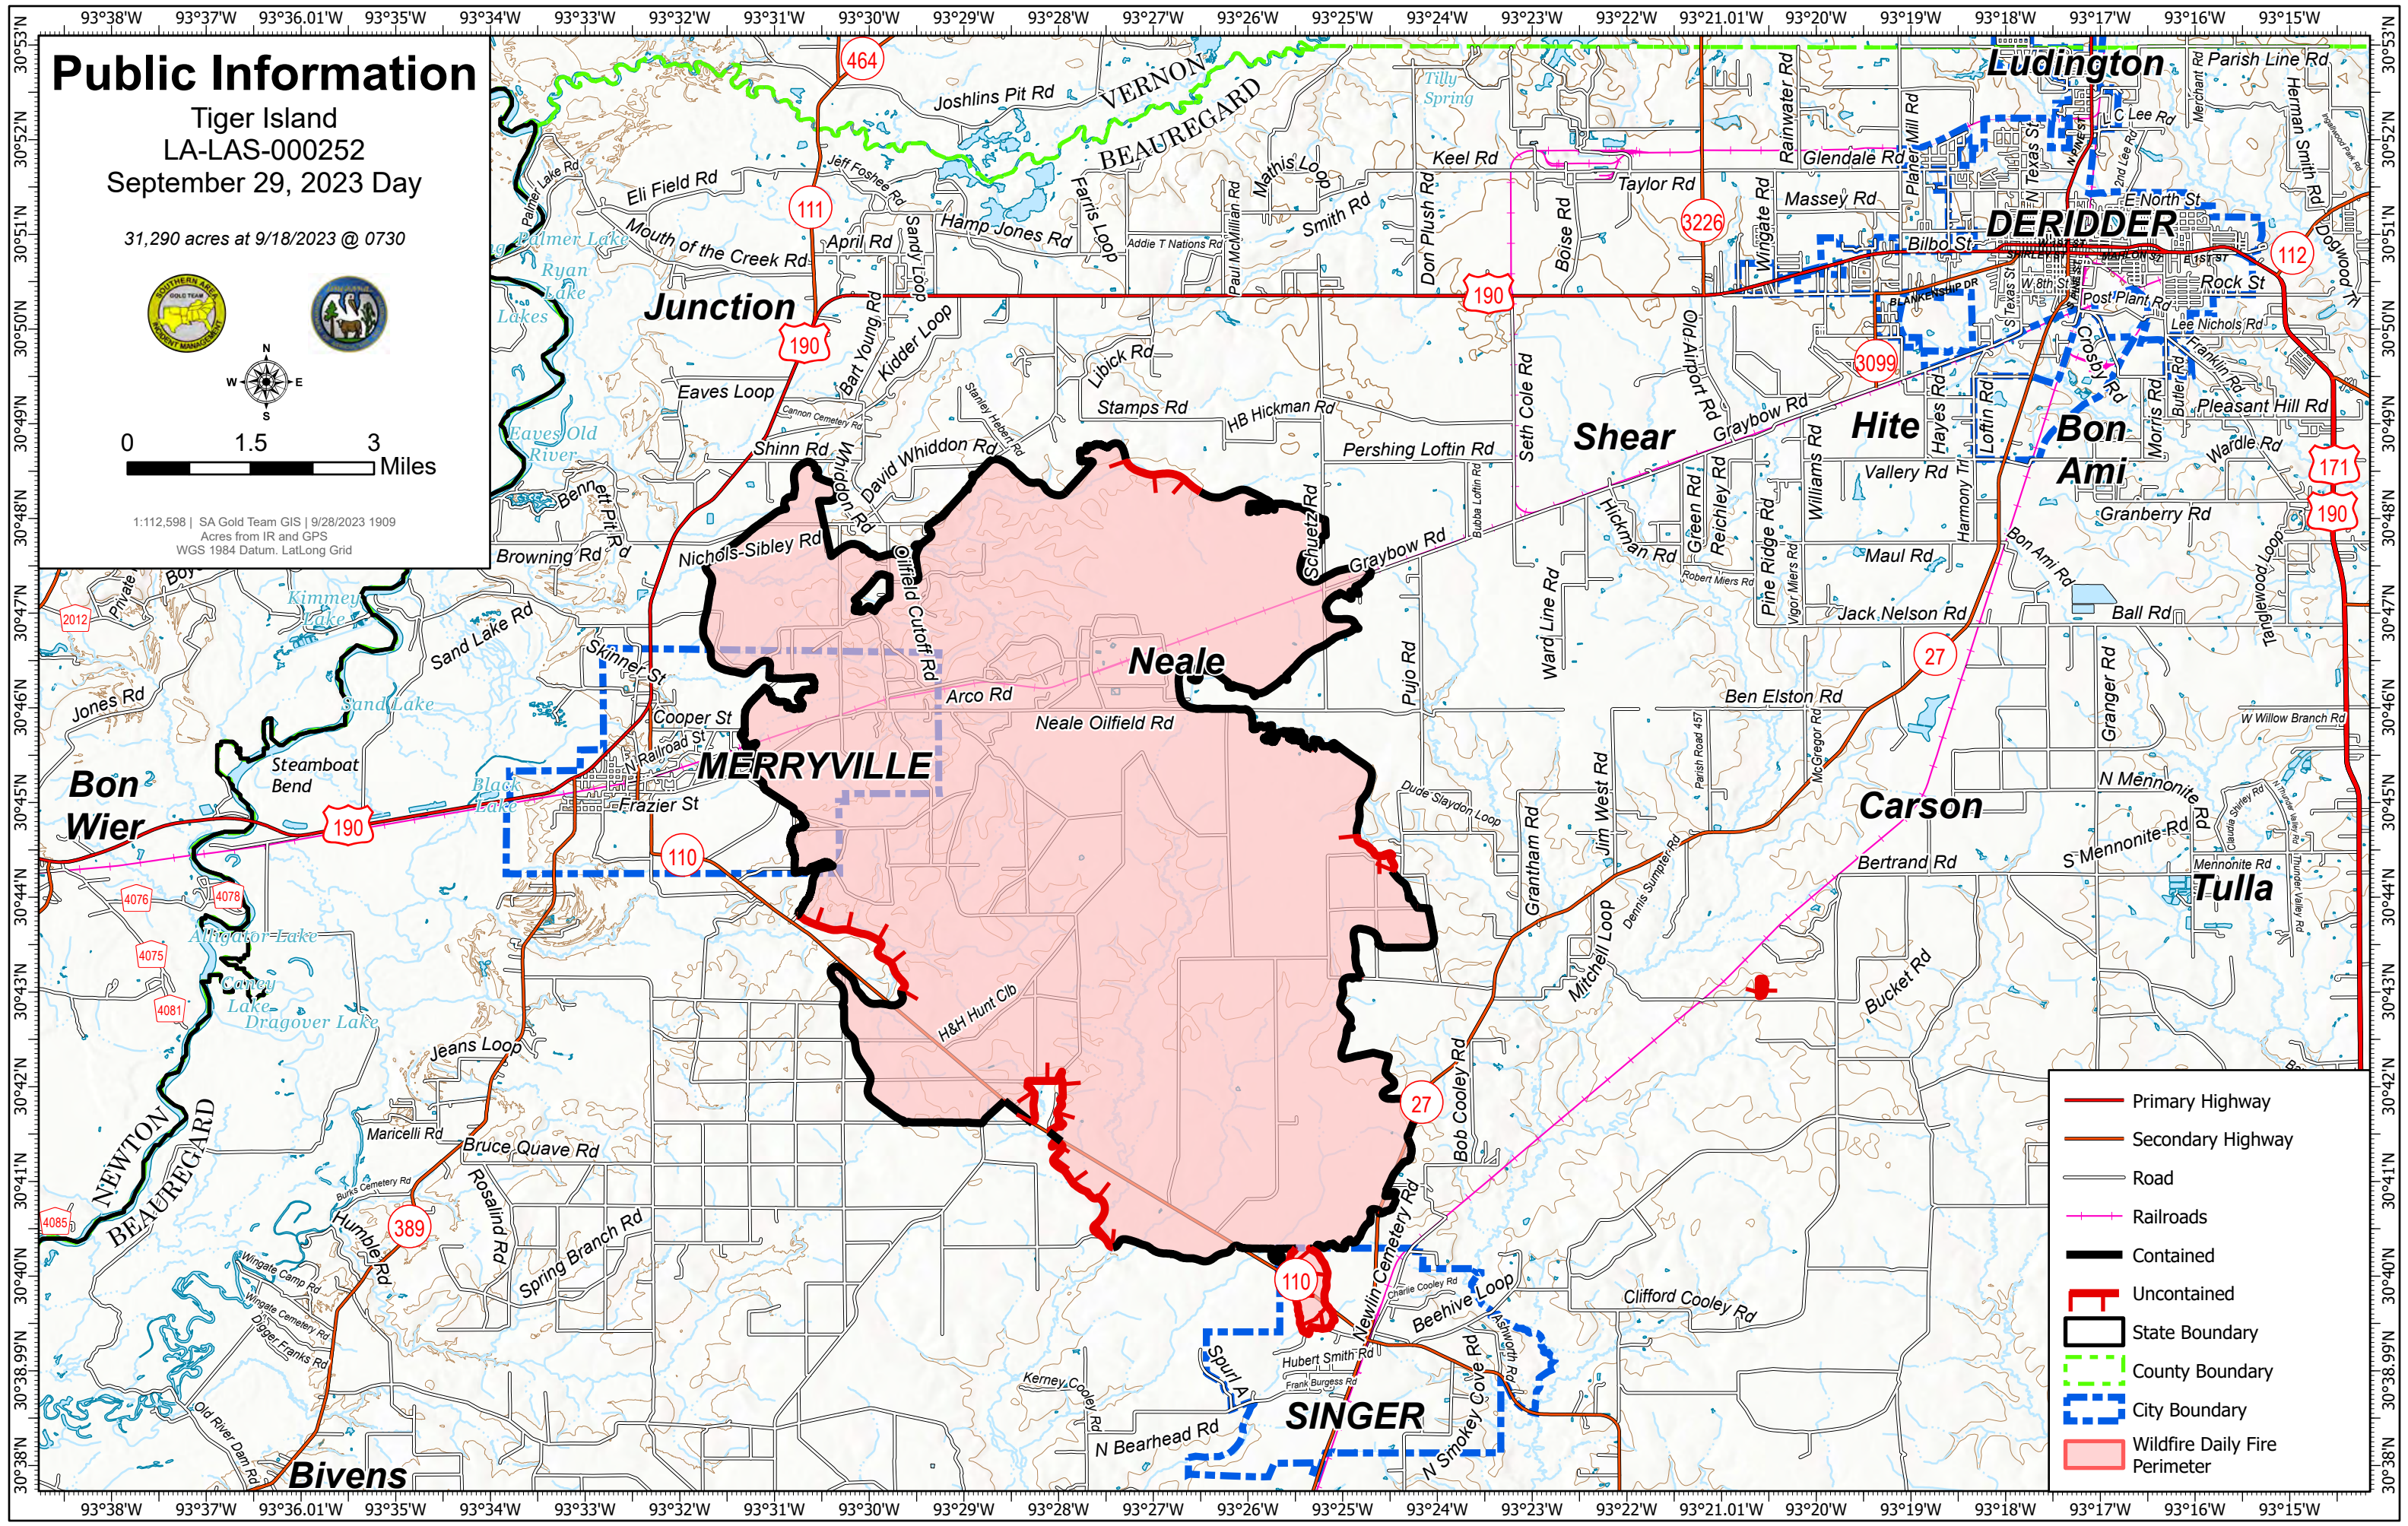

# Public Information

Tiger Island  
LA-LAS-000252  
September 29, 2023 Day

31,290 acres at 9/18/2023 @ 0730

0 1.5 3 Miles

1:112,598 | SA Gold Team GIS | 9/28/2023 1909  
Acres from IR and GPS  
WGS 1984 Datum, Lat/Long Grid

- Primary Highway
- Secondary Highway
- Road
- Railroads
- Contained
- Uncontained
- State Boundary
- County Boundary
- City Boundary
- Wildfire Daily Fire Perimeter