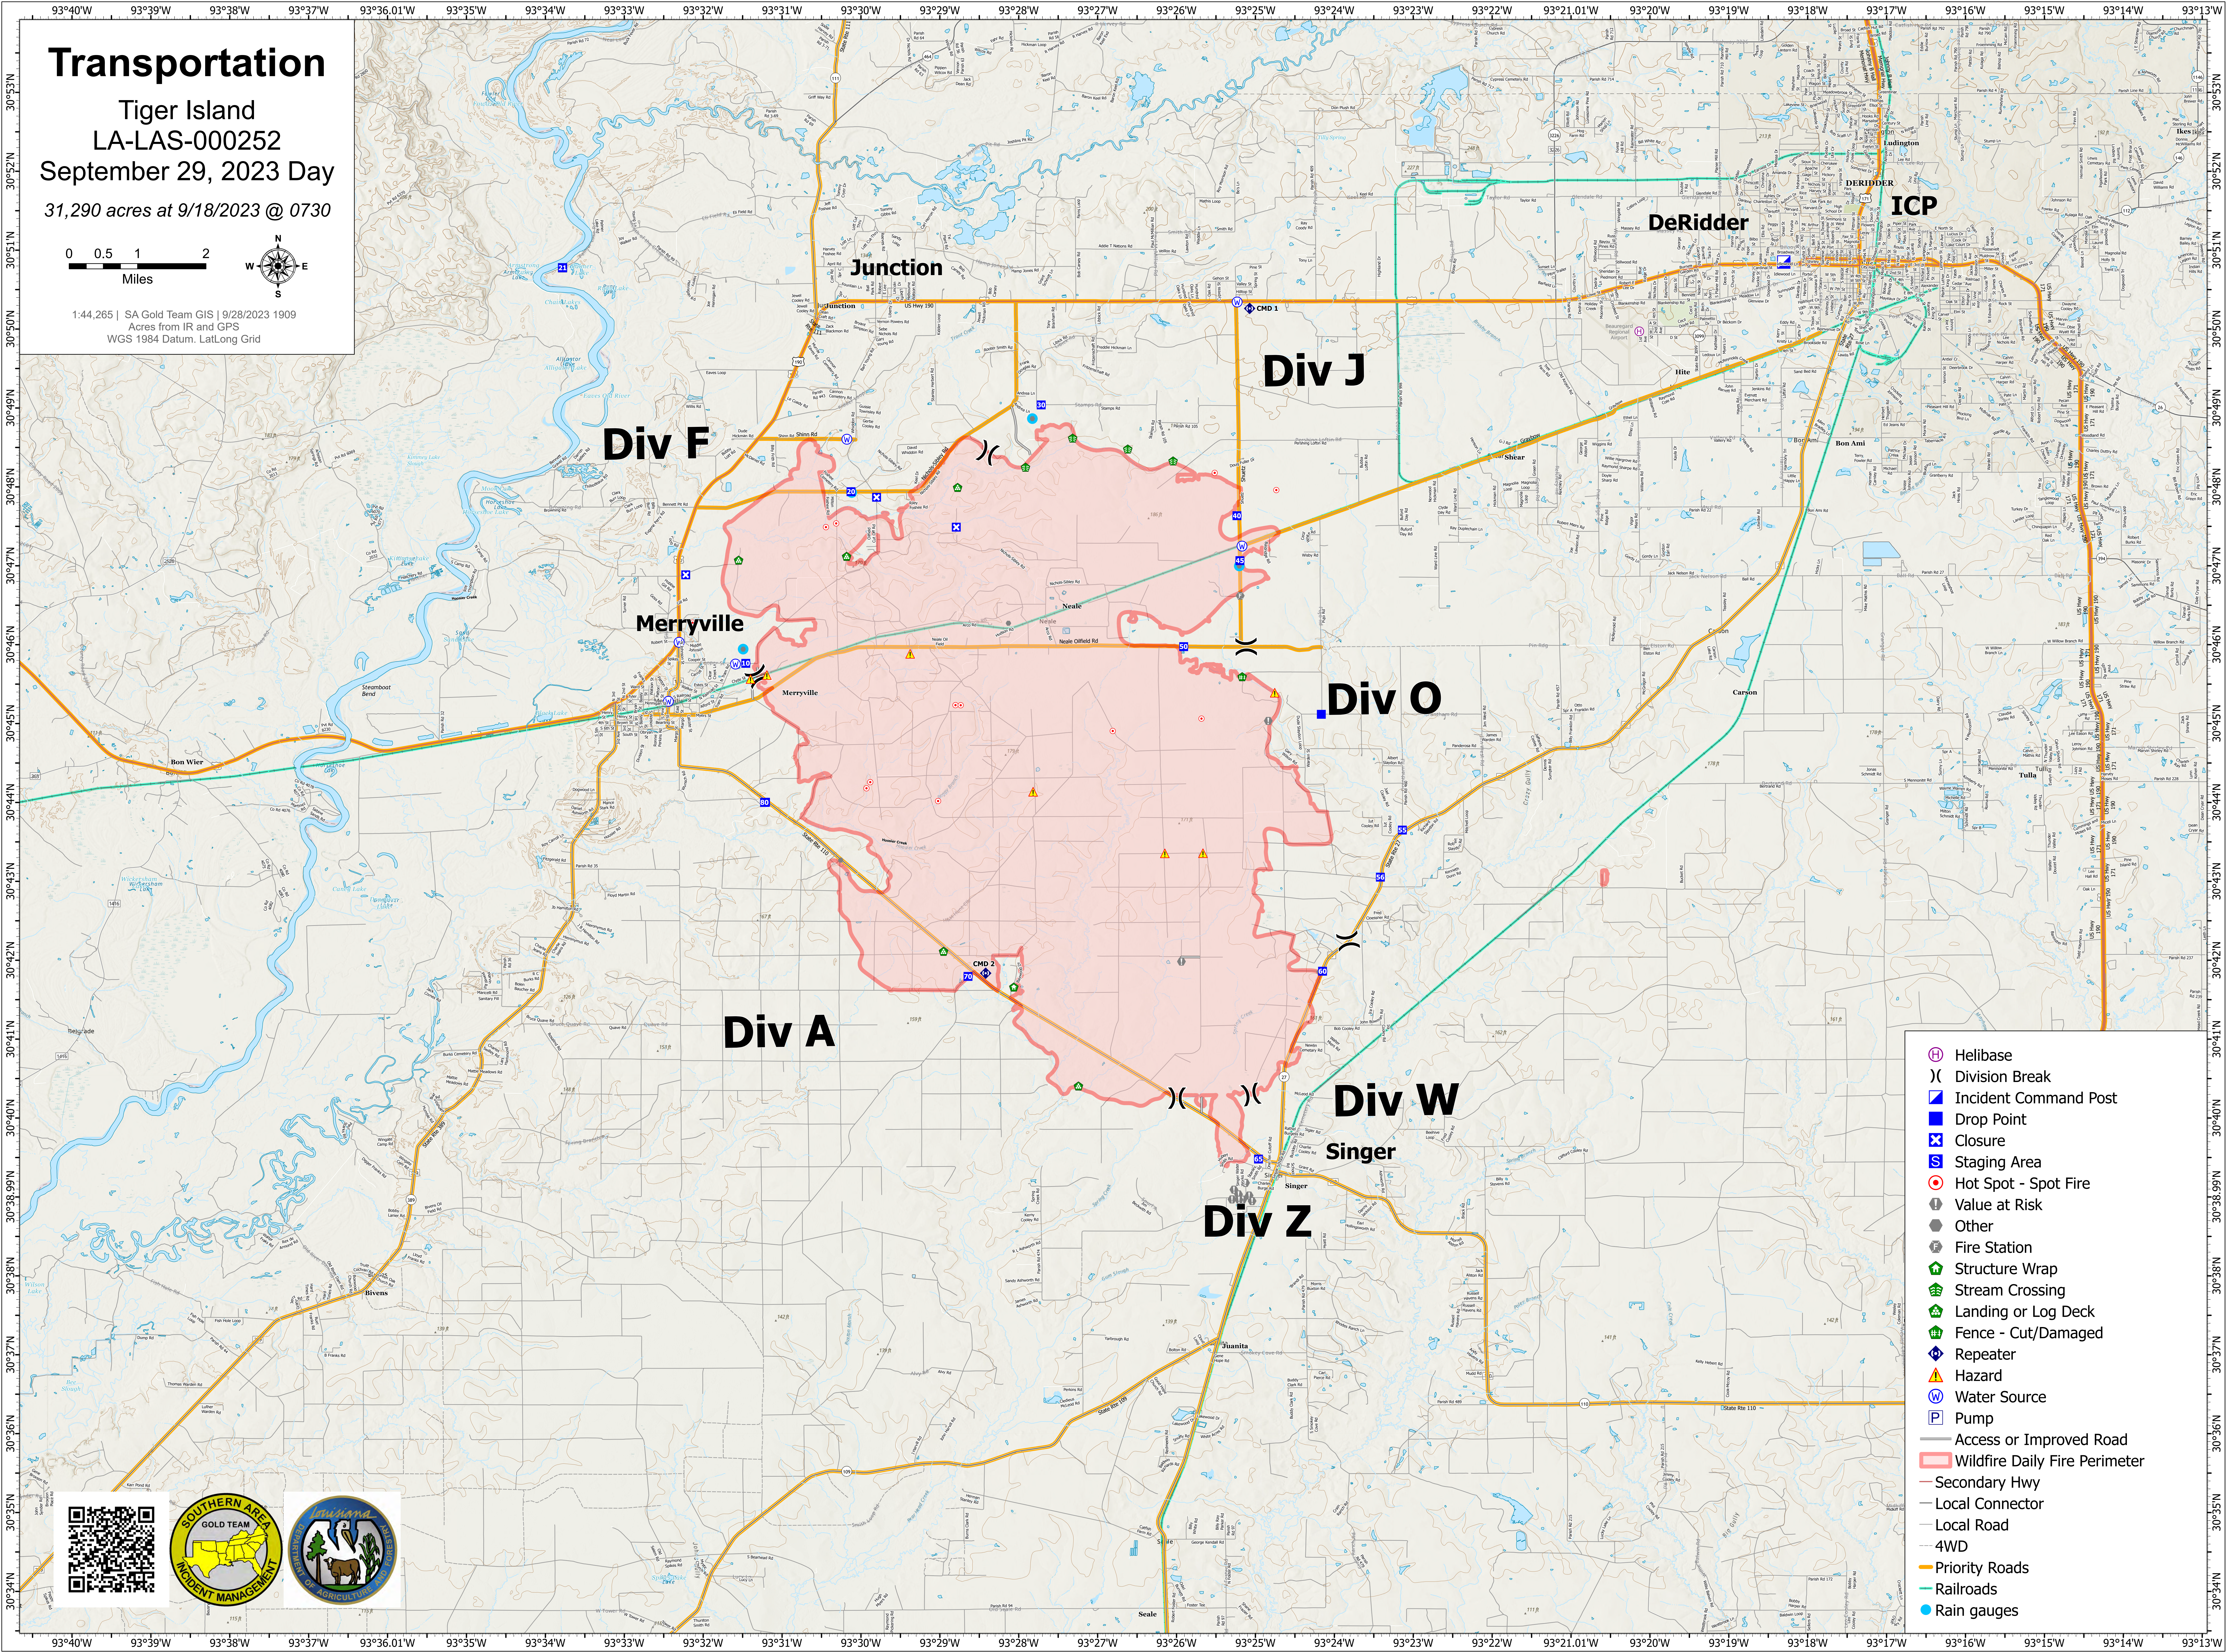

Transportation

Tiger Island
LA-LAS-000252
September 29, 2023 Day
31,290 acres at 9/18/2023 @ 0730

1:44,265 | SA Gold Team GIS | 9/28/2023 1909
Acres from IR and GPS
WGS 1984 Datum, Lat/Long Grid

- Helibase
- Division Break
- Incident Command Post
- Drop Point
- Closure
- Staging Area
- Hot Spot - Spot Fire
- Value at Risk
- Other
- Fire Station
- Structure Wrap
- Stream Crossing
- Landing or Log Deck
- Fence - Cut/Damaged
- Repeater
- Hazard
- Water Source
- Pump
- Access or Improved Road
- Wildfire Daily Fire Perimeter
- Secondary Hwy
- Local Connector
- Local Road
- 4WD
- Priority Roads
- Railroads
- Rain gauges