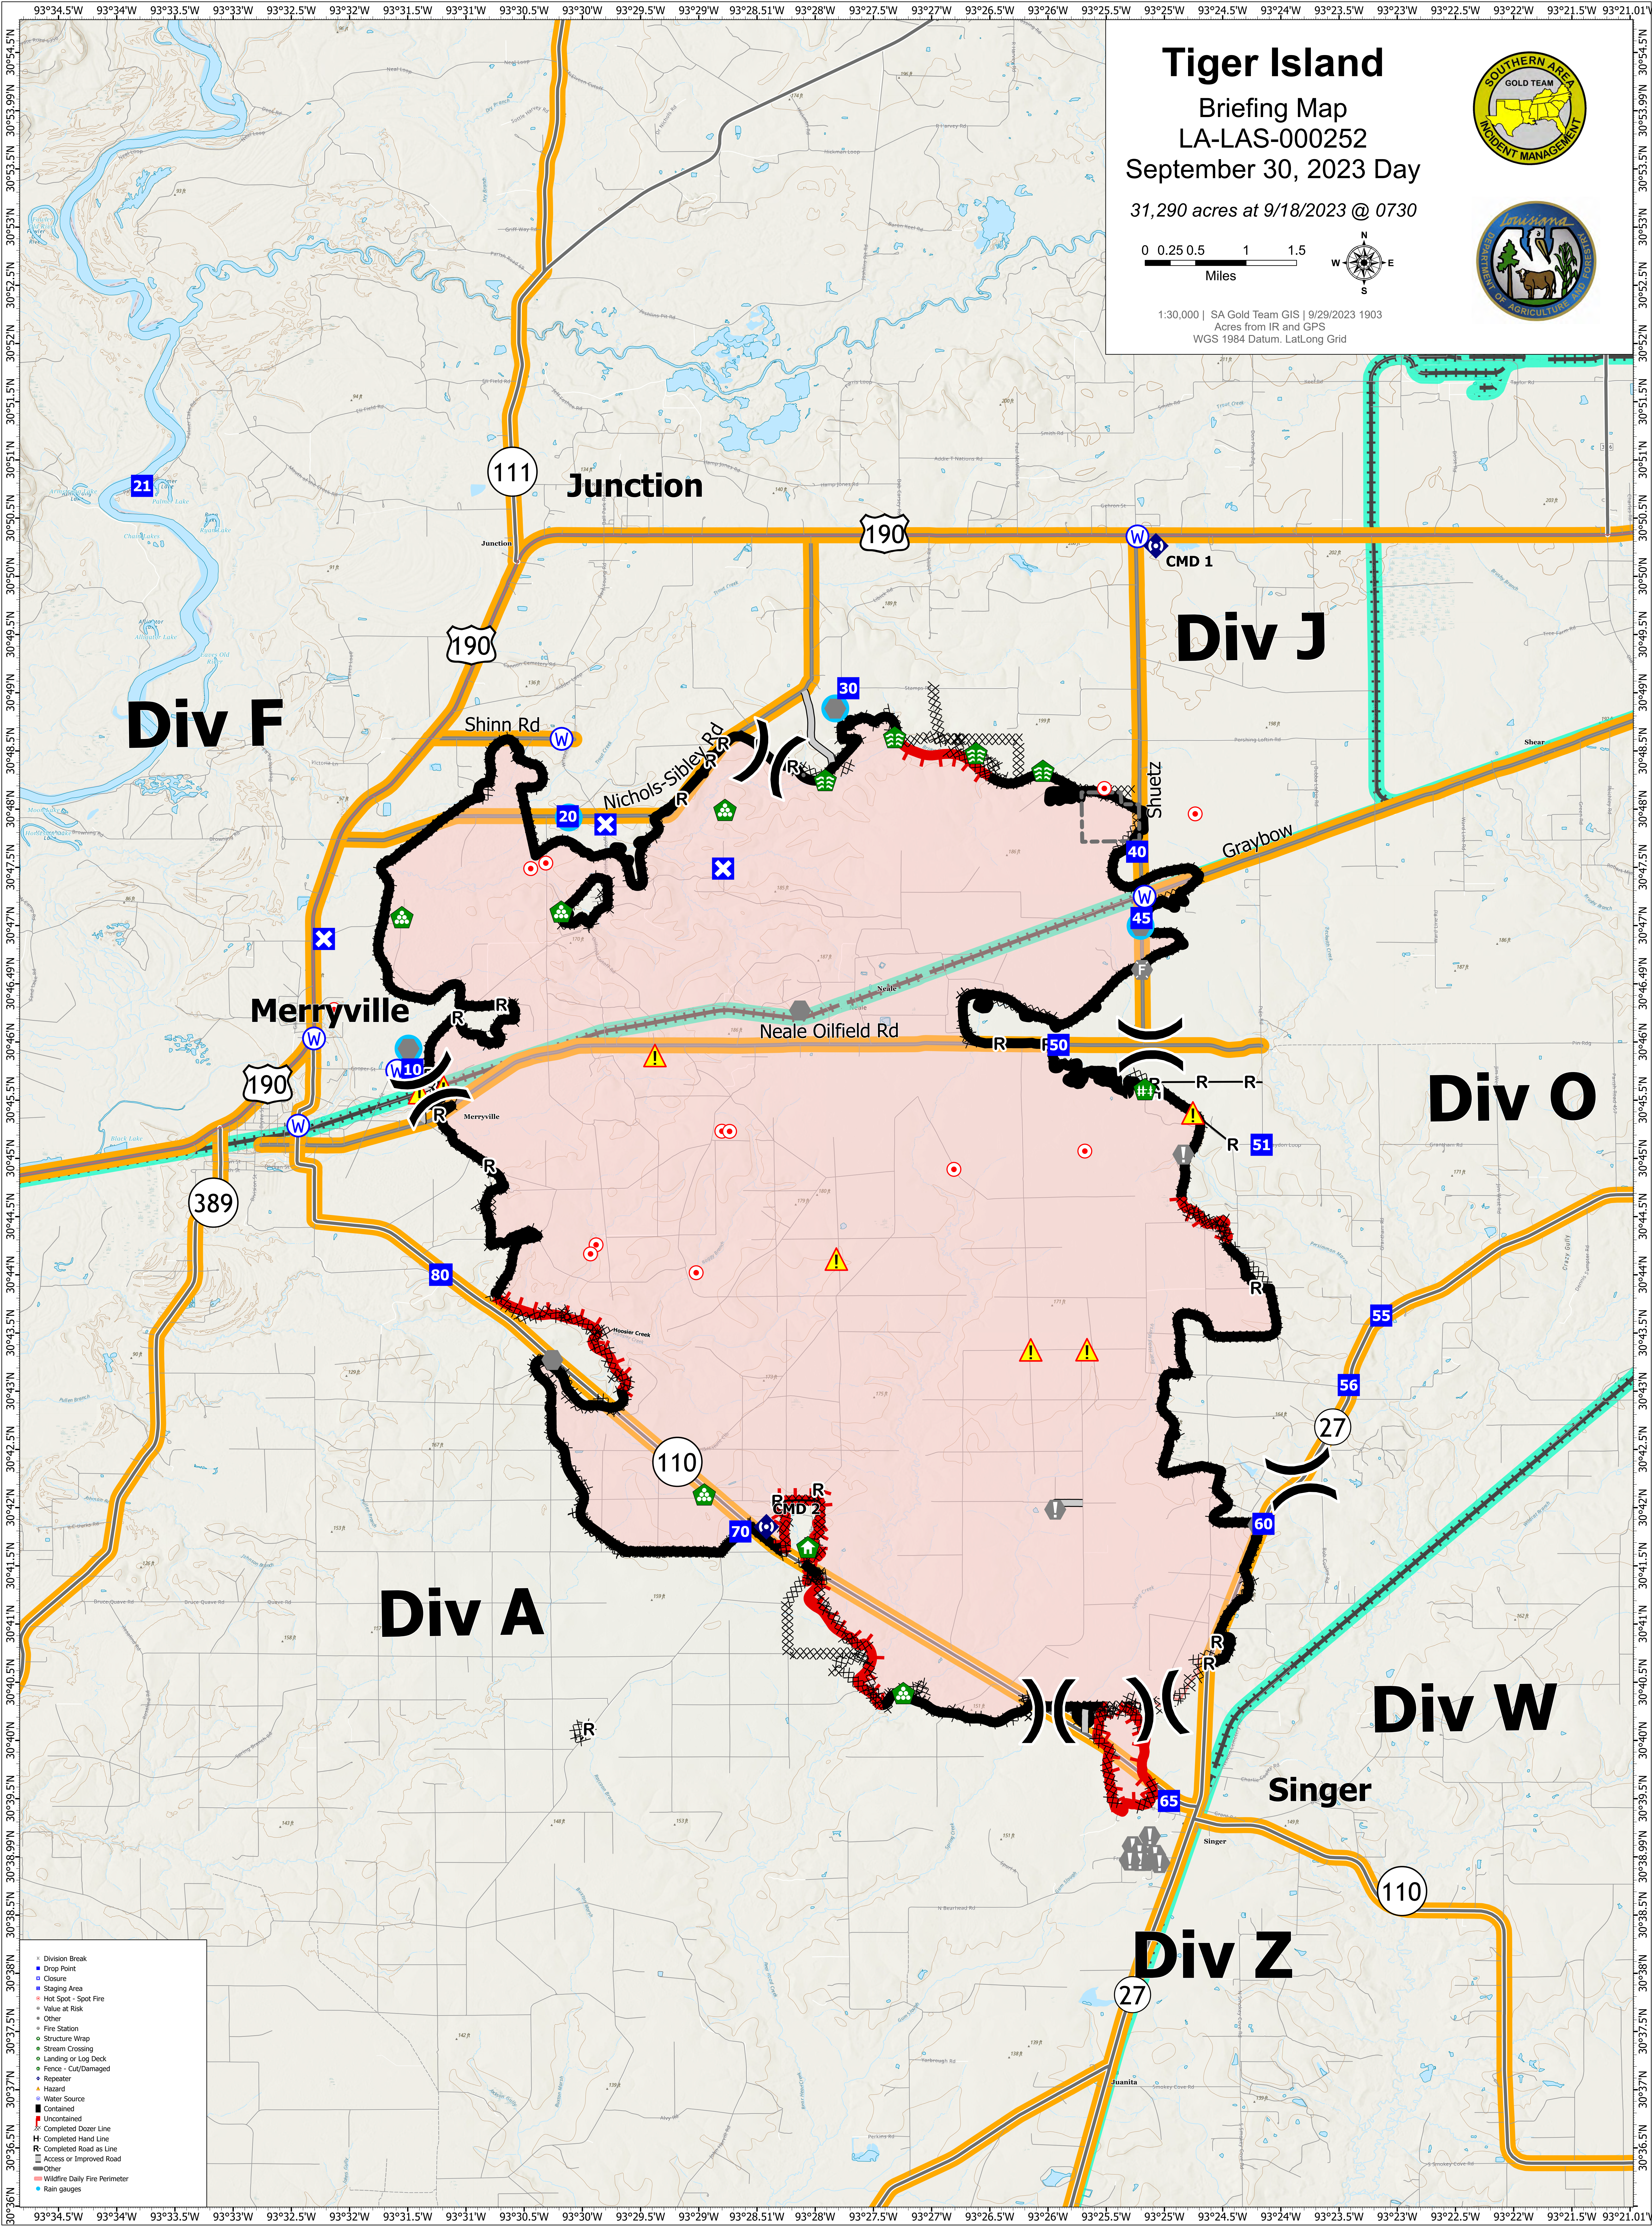

Tiger Island

Briefing Map
LA-LAS-000252
September 30, 2023 Day

31,290 acres at 9/18/2023 @ 0730

1:30,000 | SA Gold Team GIS | 9/29/2023 1903
Acres from IR and GPS
WGS 1984 Datum, LatLong Grid

- Division Break
- Drop Point
- Closure
- Staging Area
- Hot Spot - Spot Fire
- Value at Risk
- Other
- Fire Station
- Structure Wrap
- Stream Crossing
- Landing or Log Deck
- Fence - Cut/Damaged
- Repeater
- Hazard
- Water Source
- Contained
- Uncontained
- Completed Dozer Line
- Completed Hand Line
- Completed Road as Line
- Access or Improved Road
- Other
- Wildfire Daily Fire Perimeter
- Rain gauges