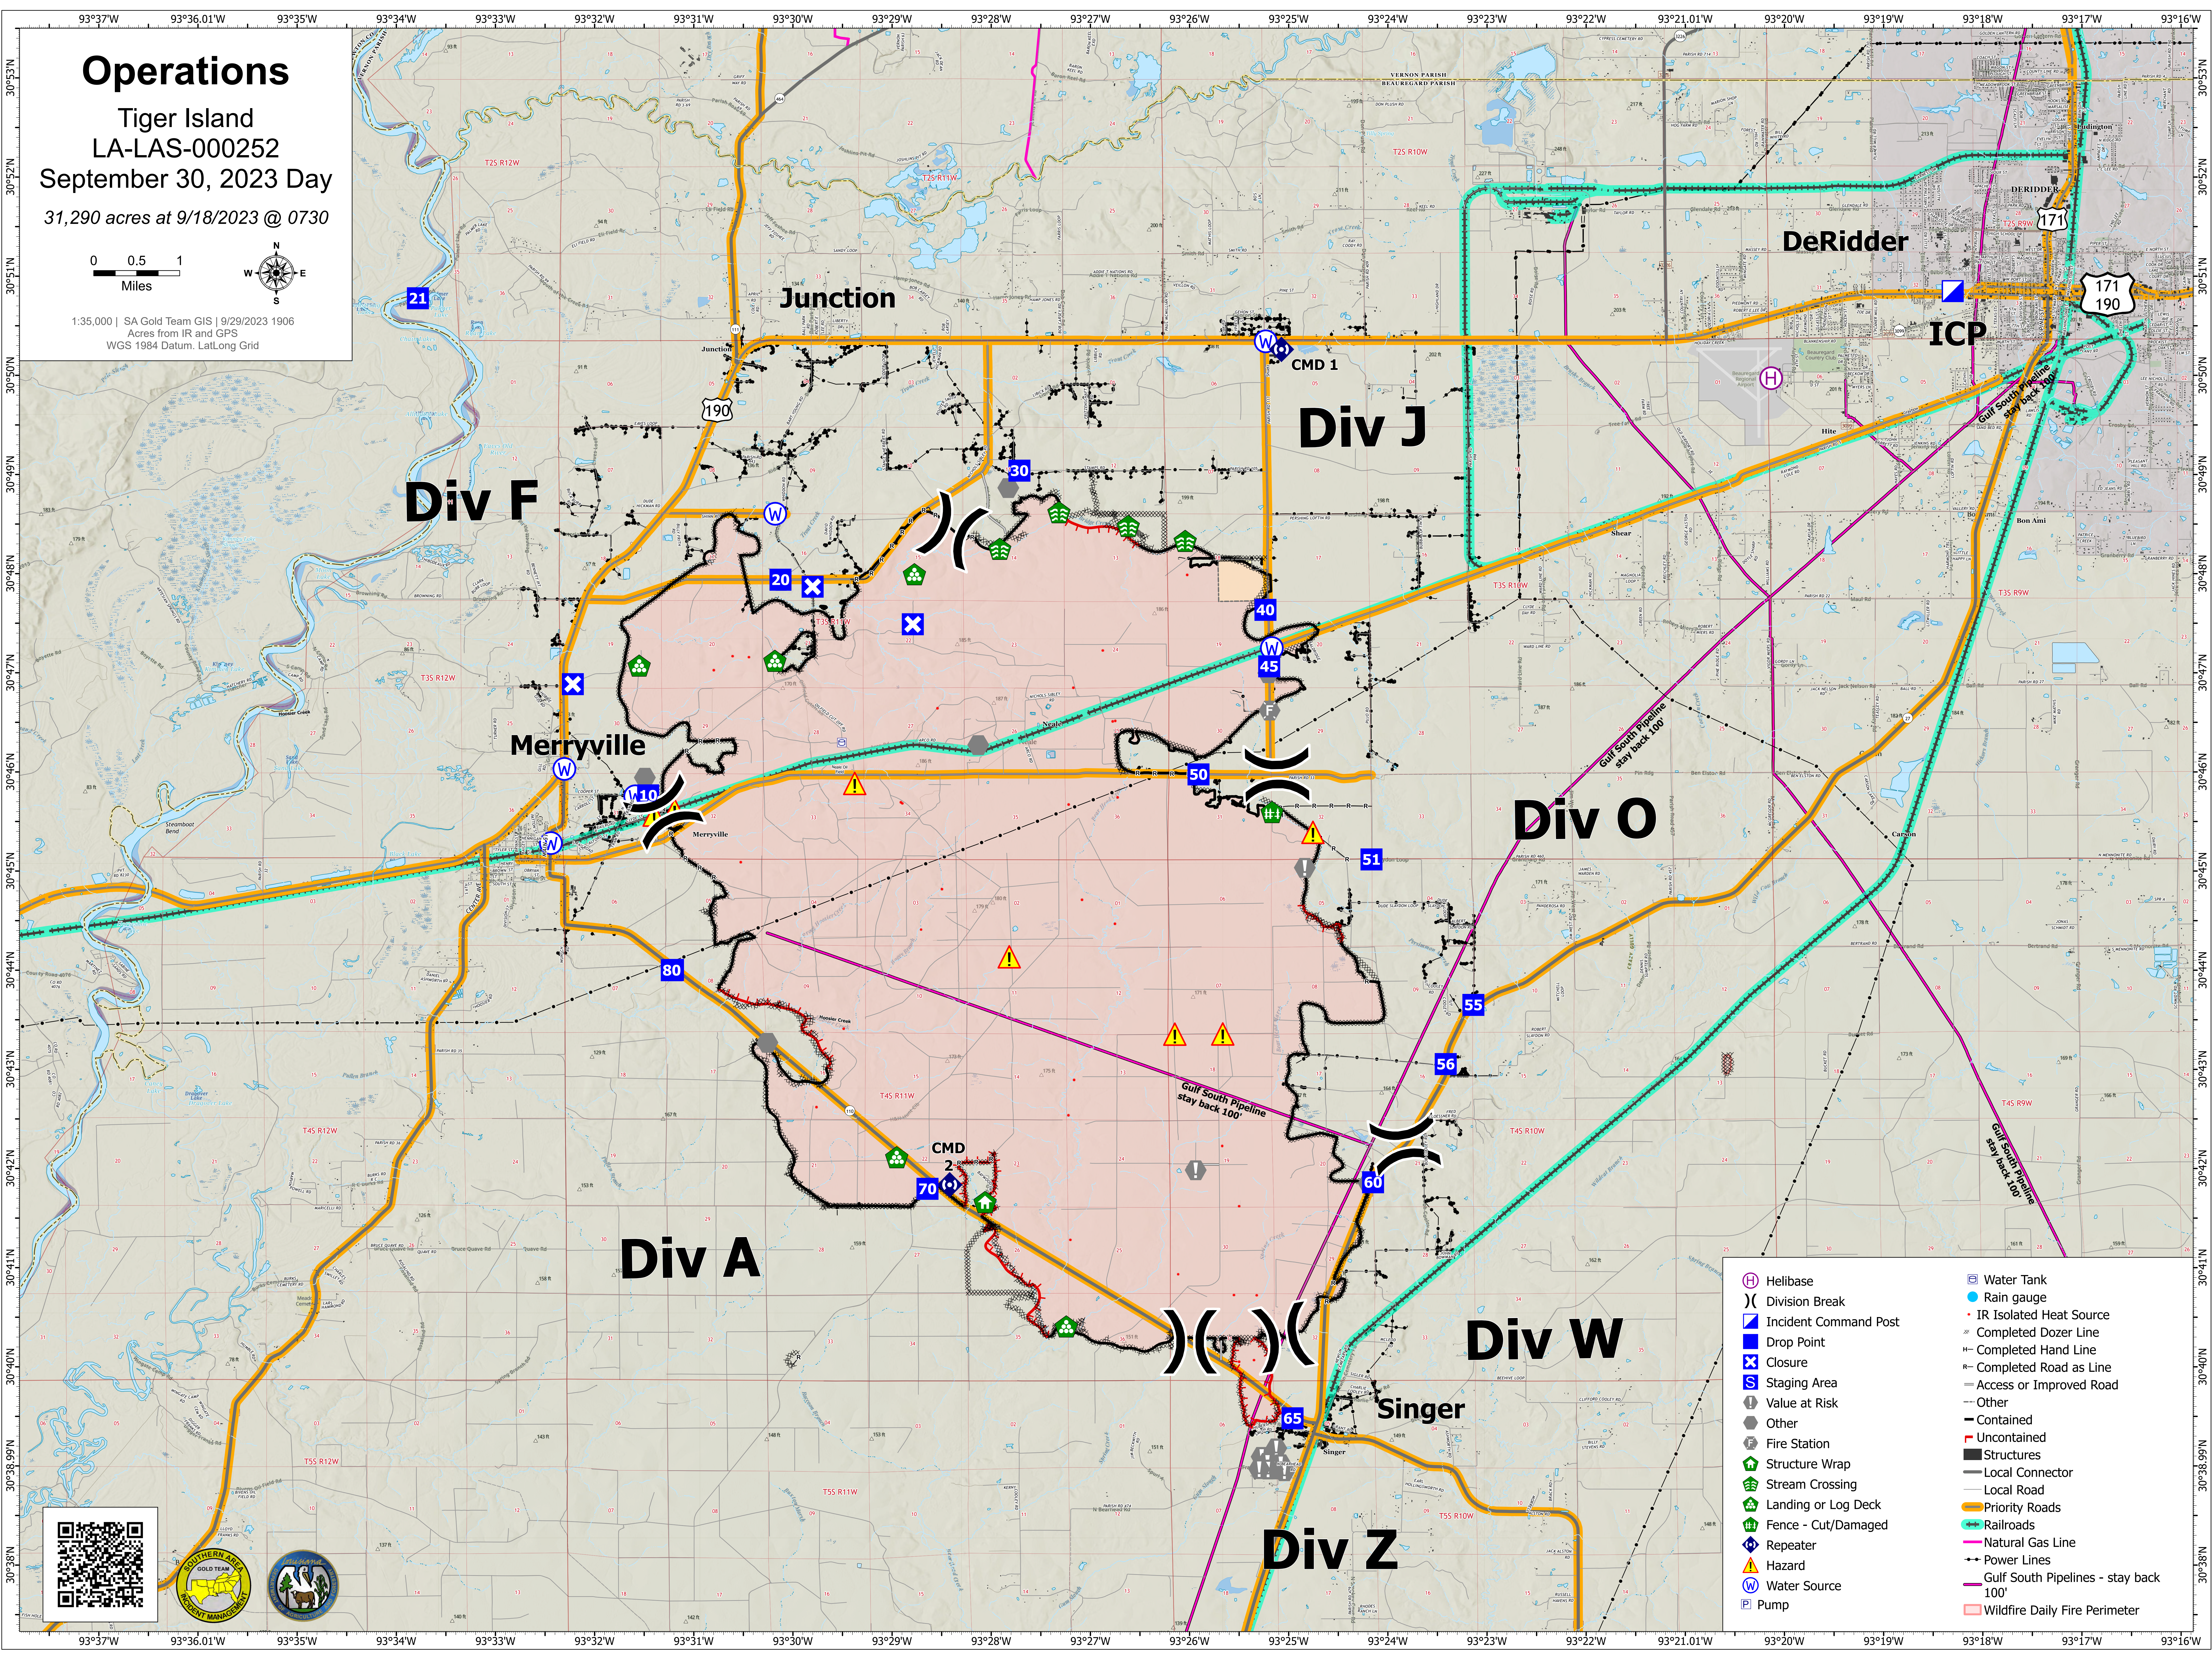

Operations

Tiger Island
LA-LAS-000252
September 30, 2023 Day
31,290 acres at 9/18/2023 @ 0730

1:35,000 | SA Gold Team GIS | 9/29/2023 1906
Acres from IR and GPS
WGS 1984 Datum, LatLong Grid

- ⊕ Helibase
-) Division Break
- ▣ Incident Command Post
- ▣ Drop Point
- ⊗ Closure
- ⊞ Staging Area
- ⚠ Value at Risk
- ⚠ Other
- 🏠 Fire Station
- 🏠 Structure Wrap
- 🌿 Stream Crossing
- 🌿 Landing or Log Deck
- 🌿 Fence - Cut/Damaged
- 📡 Repeater
- ⊞ Water Source
- ⊞ Pump
- 🚰 Water Tank
- 🔴 IR Isolated Heat Source
- ⊞ Completed Dozer Line
- ⊞ Completed Hand Line
- ⊞ Completed Road as Line
- ⊞ Access or Improved Road
- ⊞ Other
- ⊞ Contained
- ⊞ Uncontained
- ⊞ Structures
- ⊞ Local Connector
- ⊞ Local Road
- ⊞ Priority Roads
- ⊞ Railroads
- ⊞ Natural Gas Line
- ⊞ Power Lines
- ⊞ Gulf South Pipelines - stay back 100'
- ⊞ Wildfire Daily Fire Perimeter