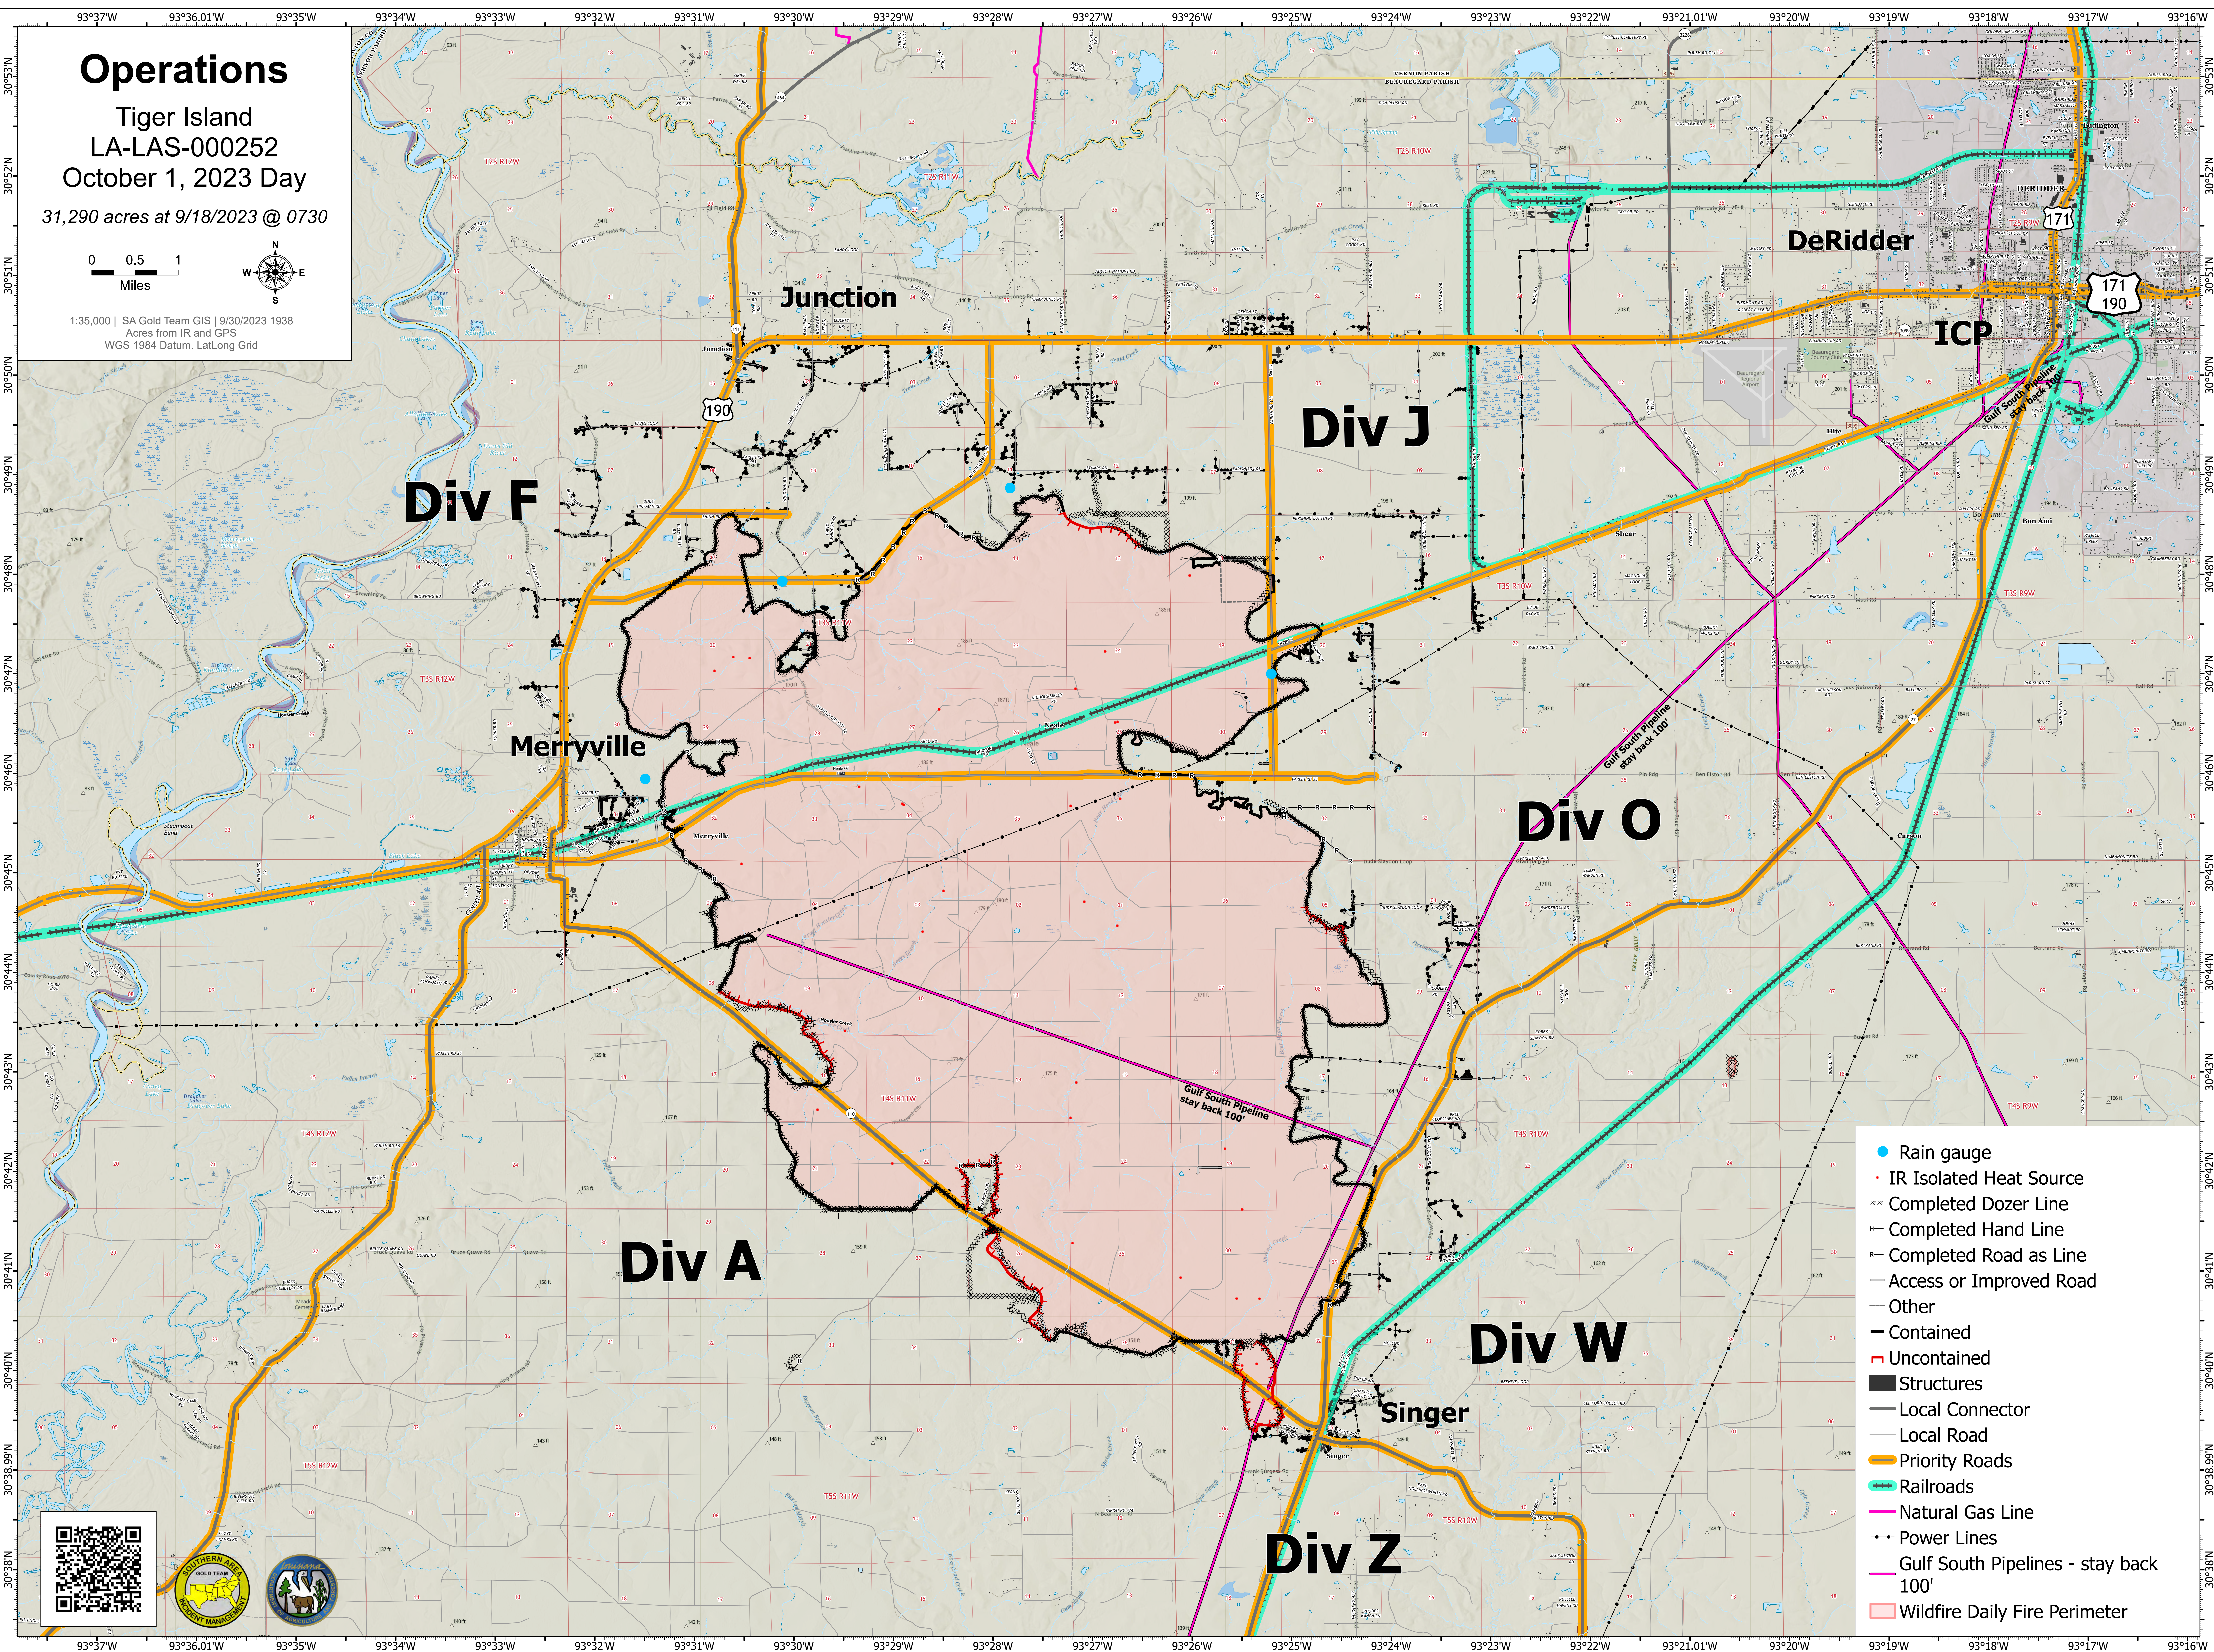

Operations

Tiger Island
LA-LAS-000252
October 1, 2023 Day

31,290 acres at 9/18/2023 @ 0730

1:35,000 | SA Gold Team GIS | 9/30/2023 1938
Acres from IR and GPS
WGS 1984 Datum, LatLong Grid

- Rain gauge
- IR Isolated Heat Source
- Completed Dozer Line
- Completed Hand Line
- Completed Road as Line
- Access or Improved Road
- Other
- Contained
- Uncontained
- Structures
- Local Connector
- Local Road
- Priority Roads
- Railroads
- Natural Gas Line
- Power Lines
- Gulf South Pipelines - stay back 100'
- Wildfire Daily Fire Perimeter