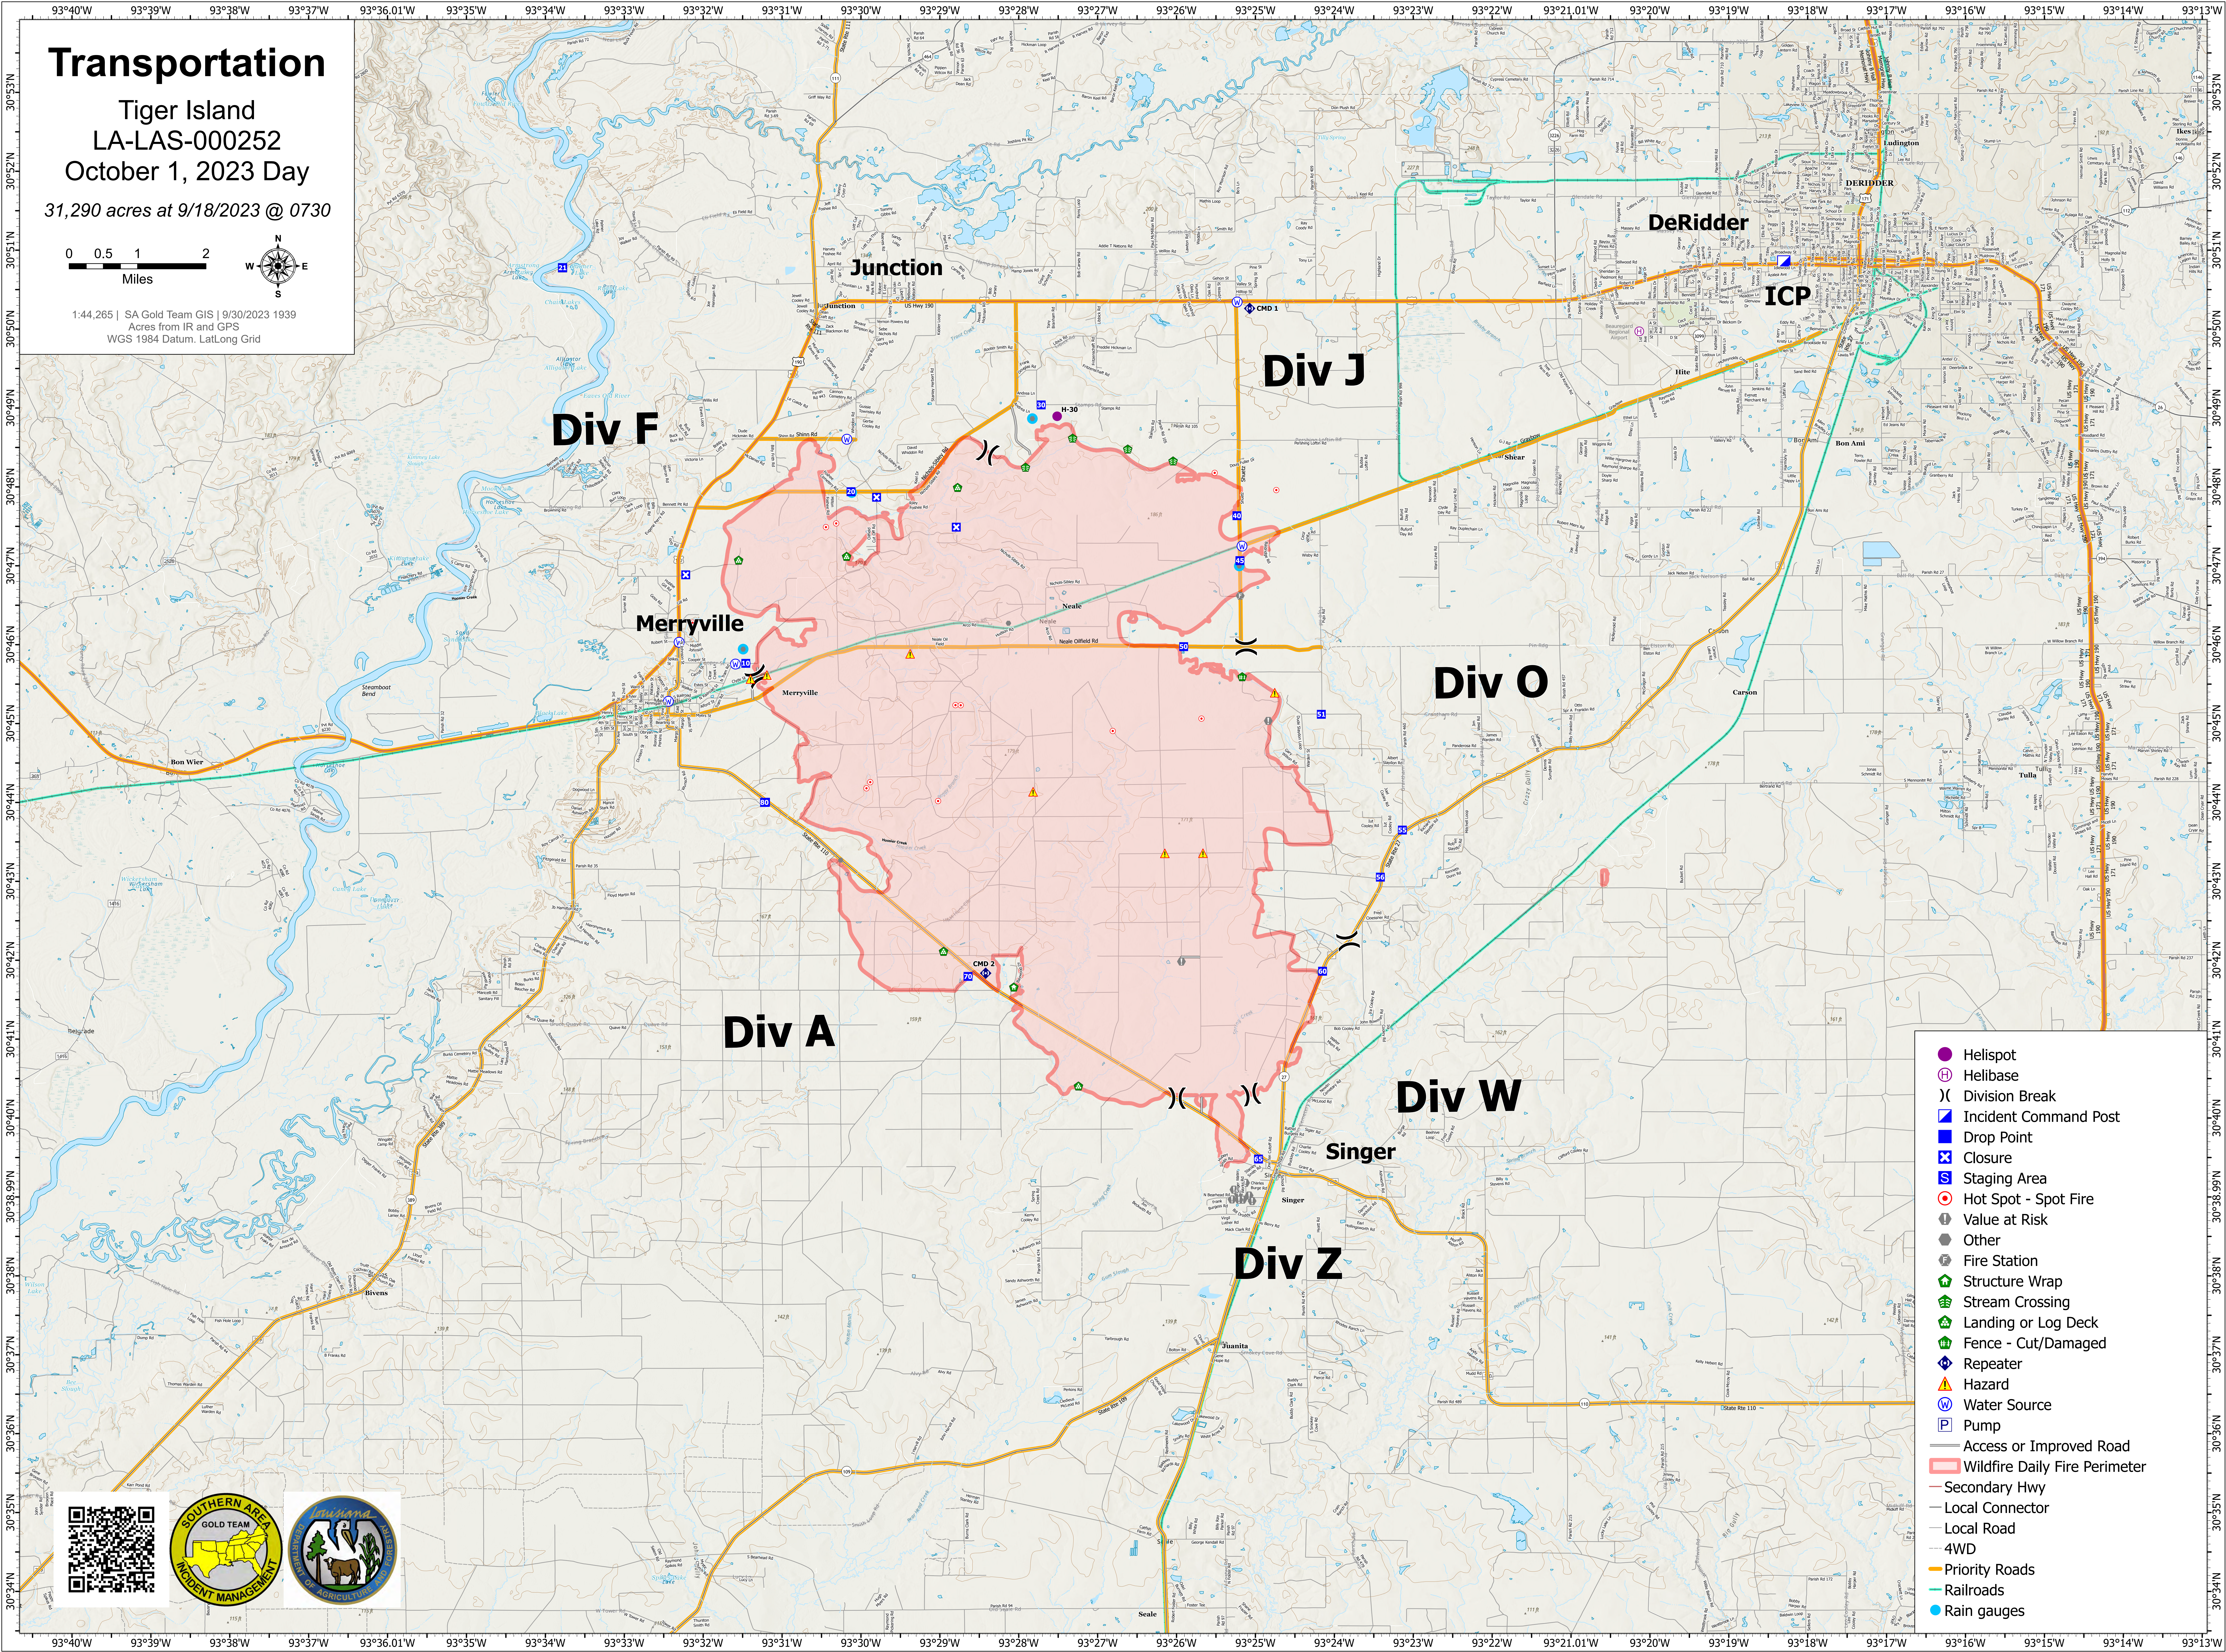

# Transportation

Tiger Island  
LA-LAS-000252  
October 1, 2023 Day  
31,290 acres at 9/18/2023 @ 0730

1:44,265 | SA Gold Team GIS | 9/30/2023 1939  
Acres from IR and GPS  
WGS 1984 Datum, Lat/Long Grid

- Helispot
- ⊕ Helibase
- ) Division Break
- ▣ Incident Command Post
- Drop Point
- ⊗ Closure
- Ⓜ Staging Area
- ⦿ Hot Spot - Spot Fire
- ⦿ Value at Risk
- ⦿ Other
- ⦿ Fire Station
- ⦿ Structure Wrap
- ⦿ Stream Crossing
- ⦿ Landing or Log Deck
- ⦿ Fence - Cut/Damaged
- ⦿ Repeater
- ⚠ Hazard
- ⦿ Water Source
- ⦿ Pump
- Access or Improved Road
- Wildfire Daily Fire Perimeter
- Secondary Hwy
- Local Connector
- Local Road
- 4WD
- Priority Roads
- Railroads
- Rain gauges