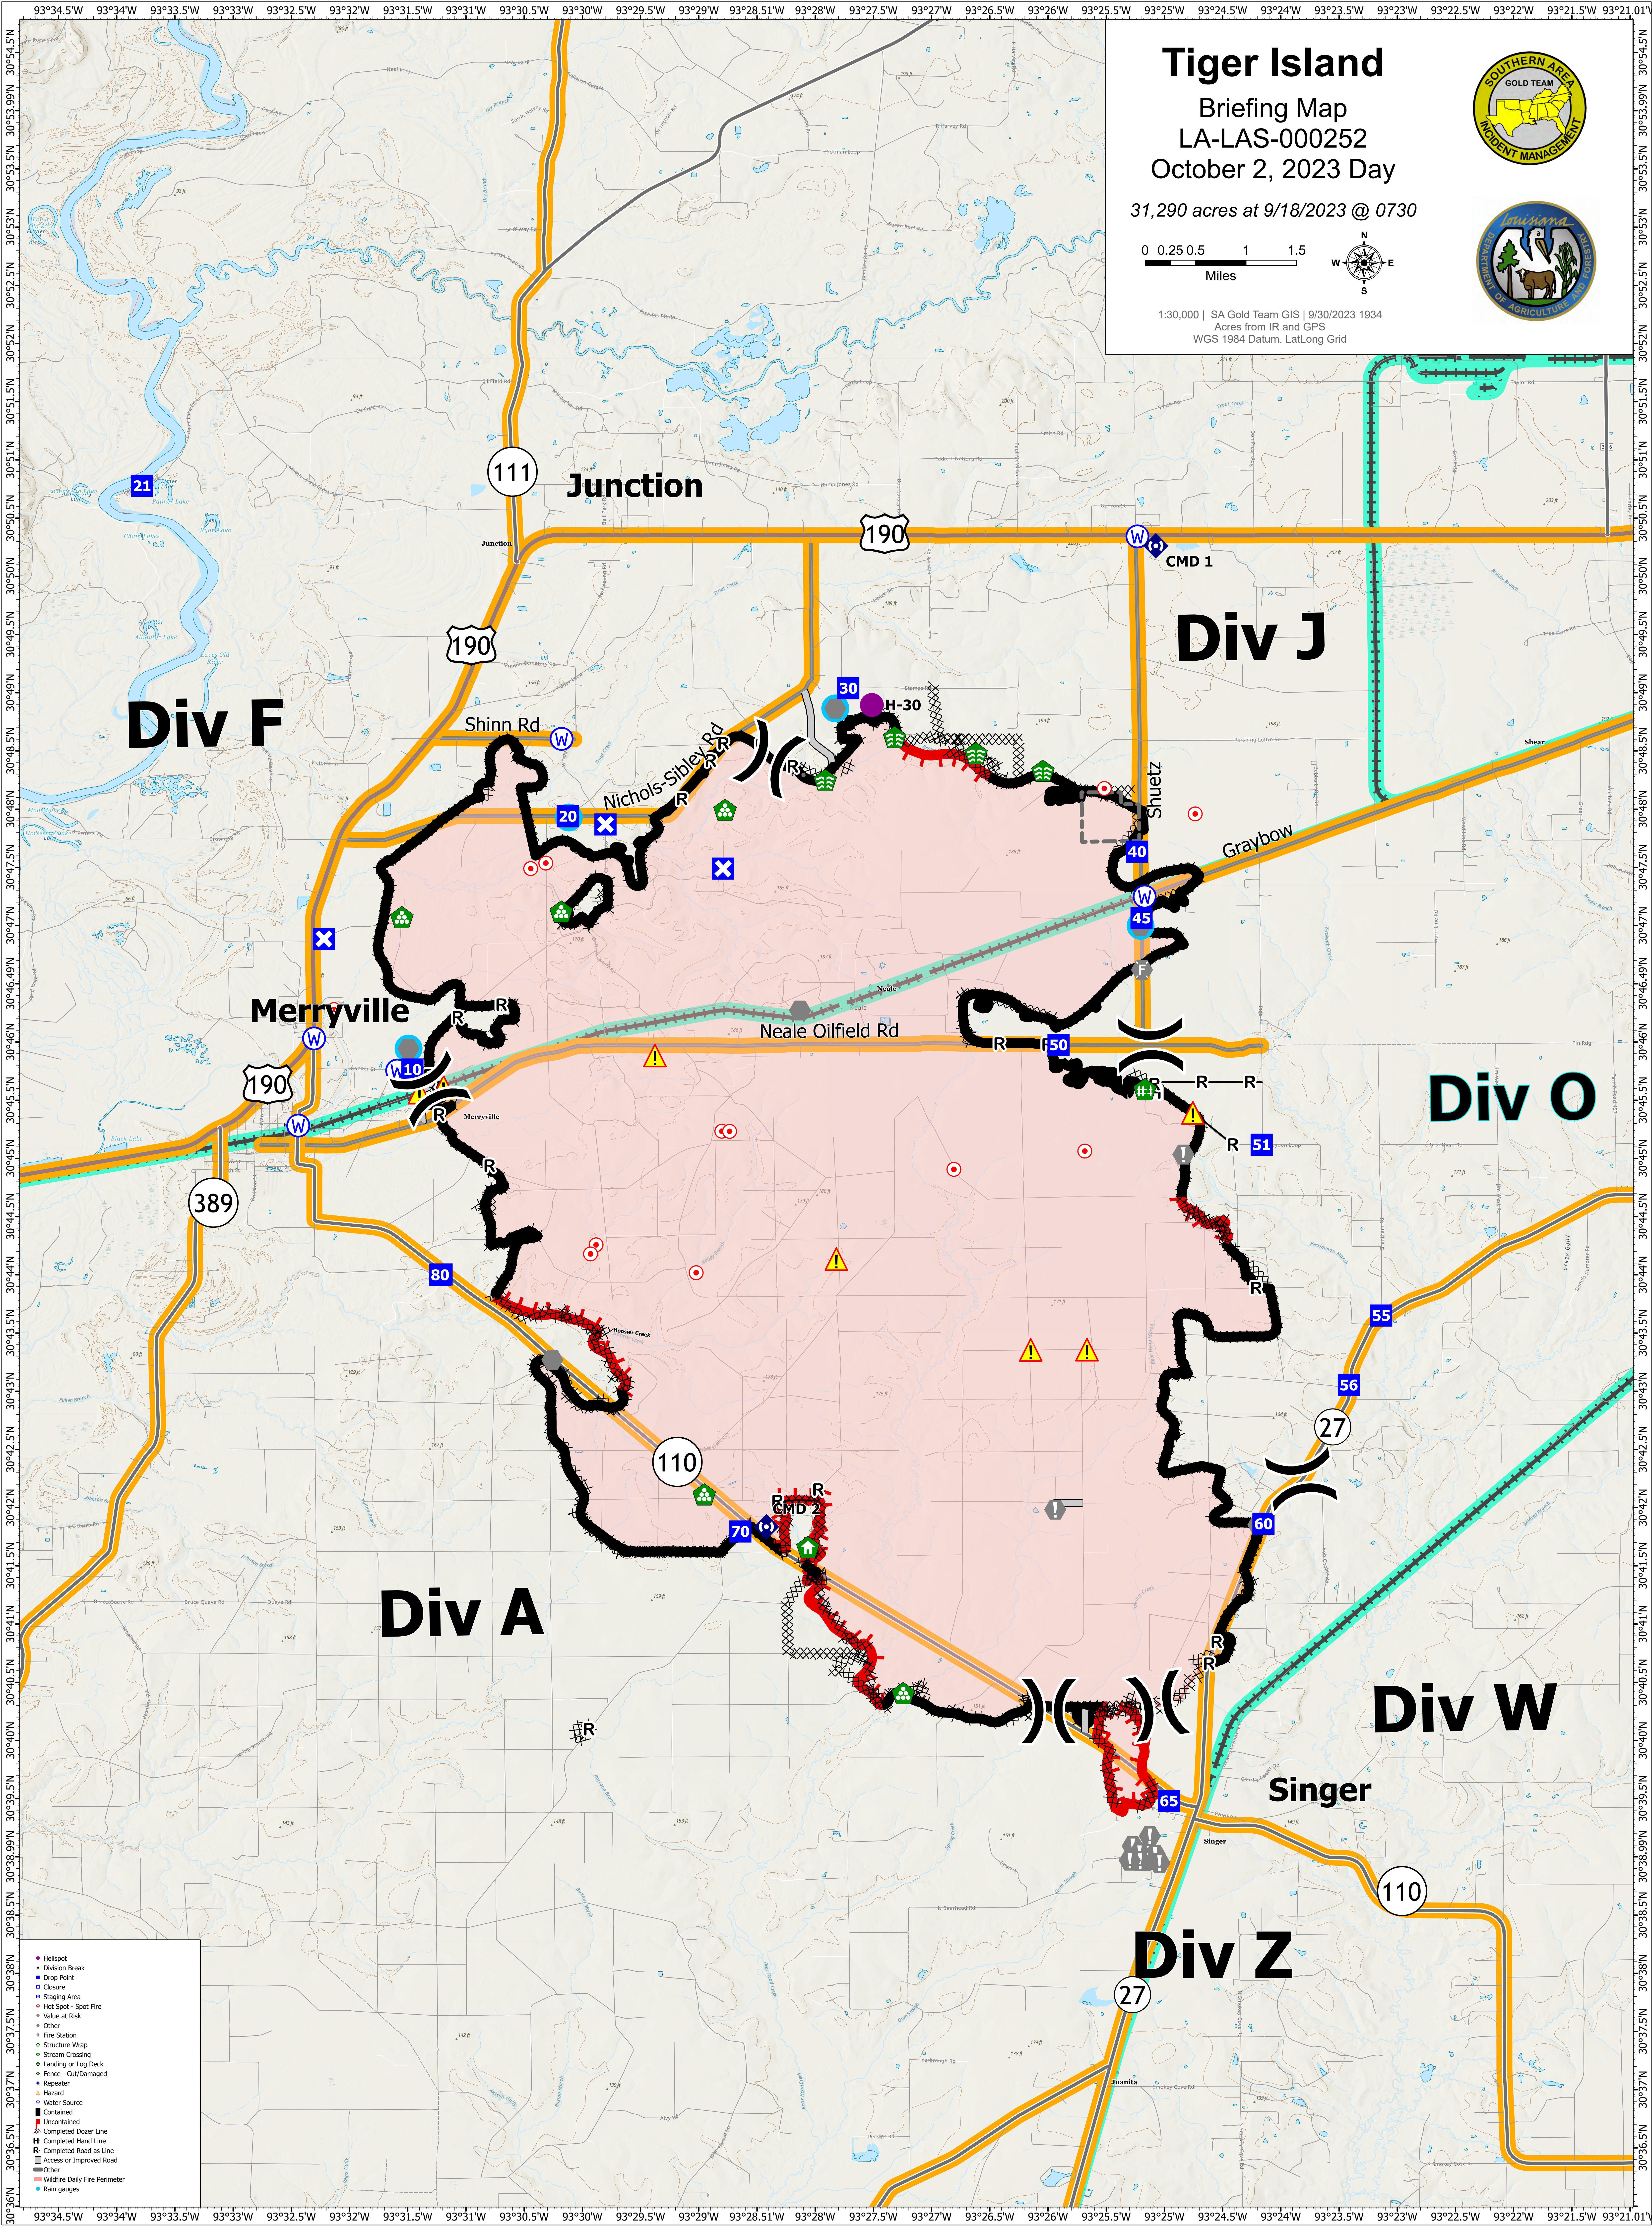

Tiger Island

Briefing Map
LA-LAS-000252
October 2, 2023 Day

31,290 acres at 9/18/2023 @ 0730

0 0.25 0.5 1 1.5
Miles

1:30,000 | SA Gold Team GIS | 9/30/2023 1934
Acres from IR and GPS
WGS 1984 Datum, Lat/Long Grid

- Helispot
- Division Break
- Drop Point
- Closure
- Staging Area
- Hot Spot - Spot Fire
- Value at Risk
- Other
- Fire Station
- Structure Wrap
- Stream Crossing
- Landing or Log Deck
- Fence - Cut/Damaged
- Repeater
- Hazard
- Water Source
- Contained
- Uncontained
- Completed Dozer Line
- Completed Hand Line
- Completed Road as Line
- Access or Improved Road
- Other
- Wildfire Daily Fire Perimeter
- Rain gauges