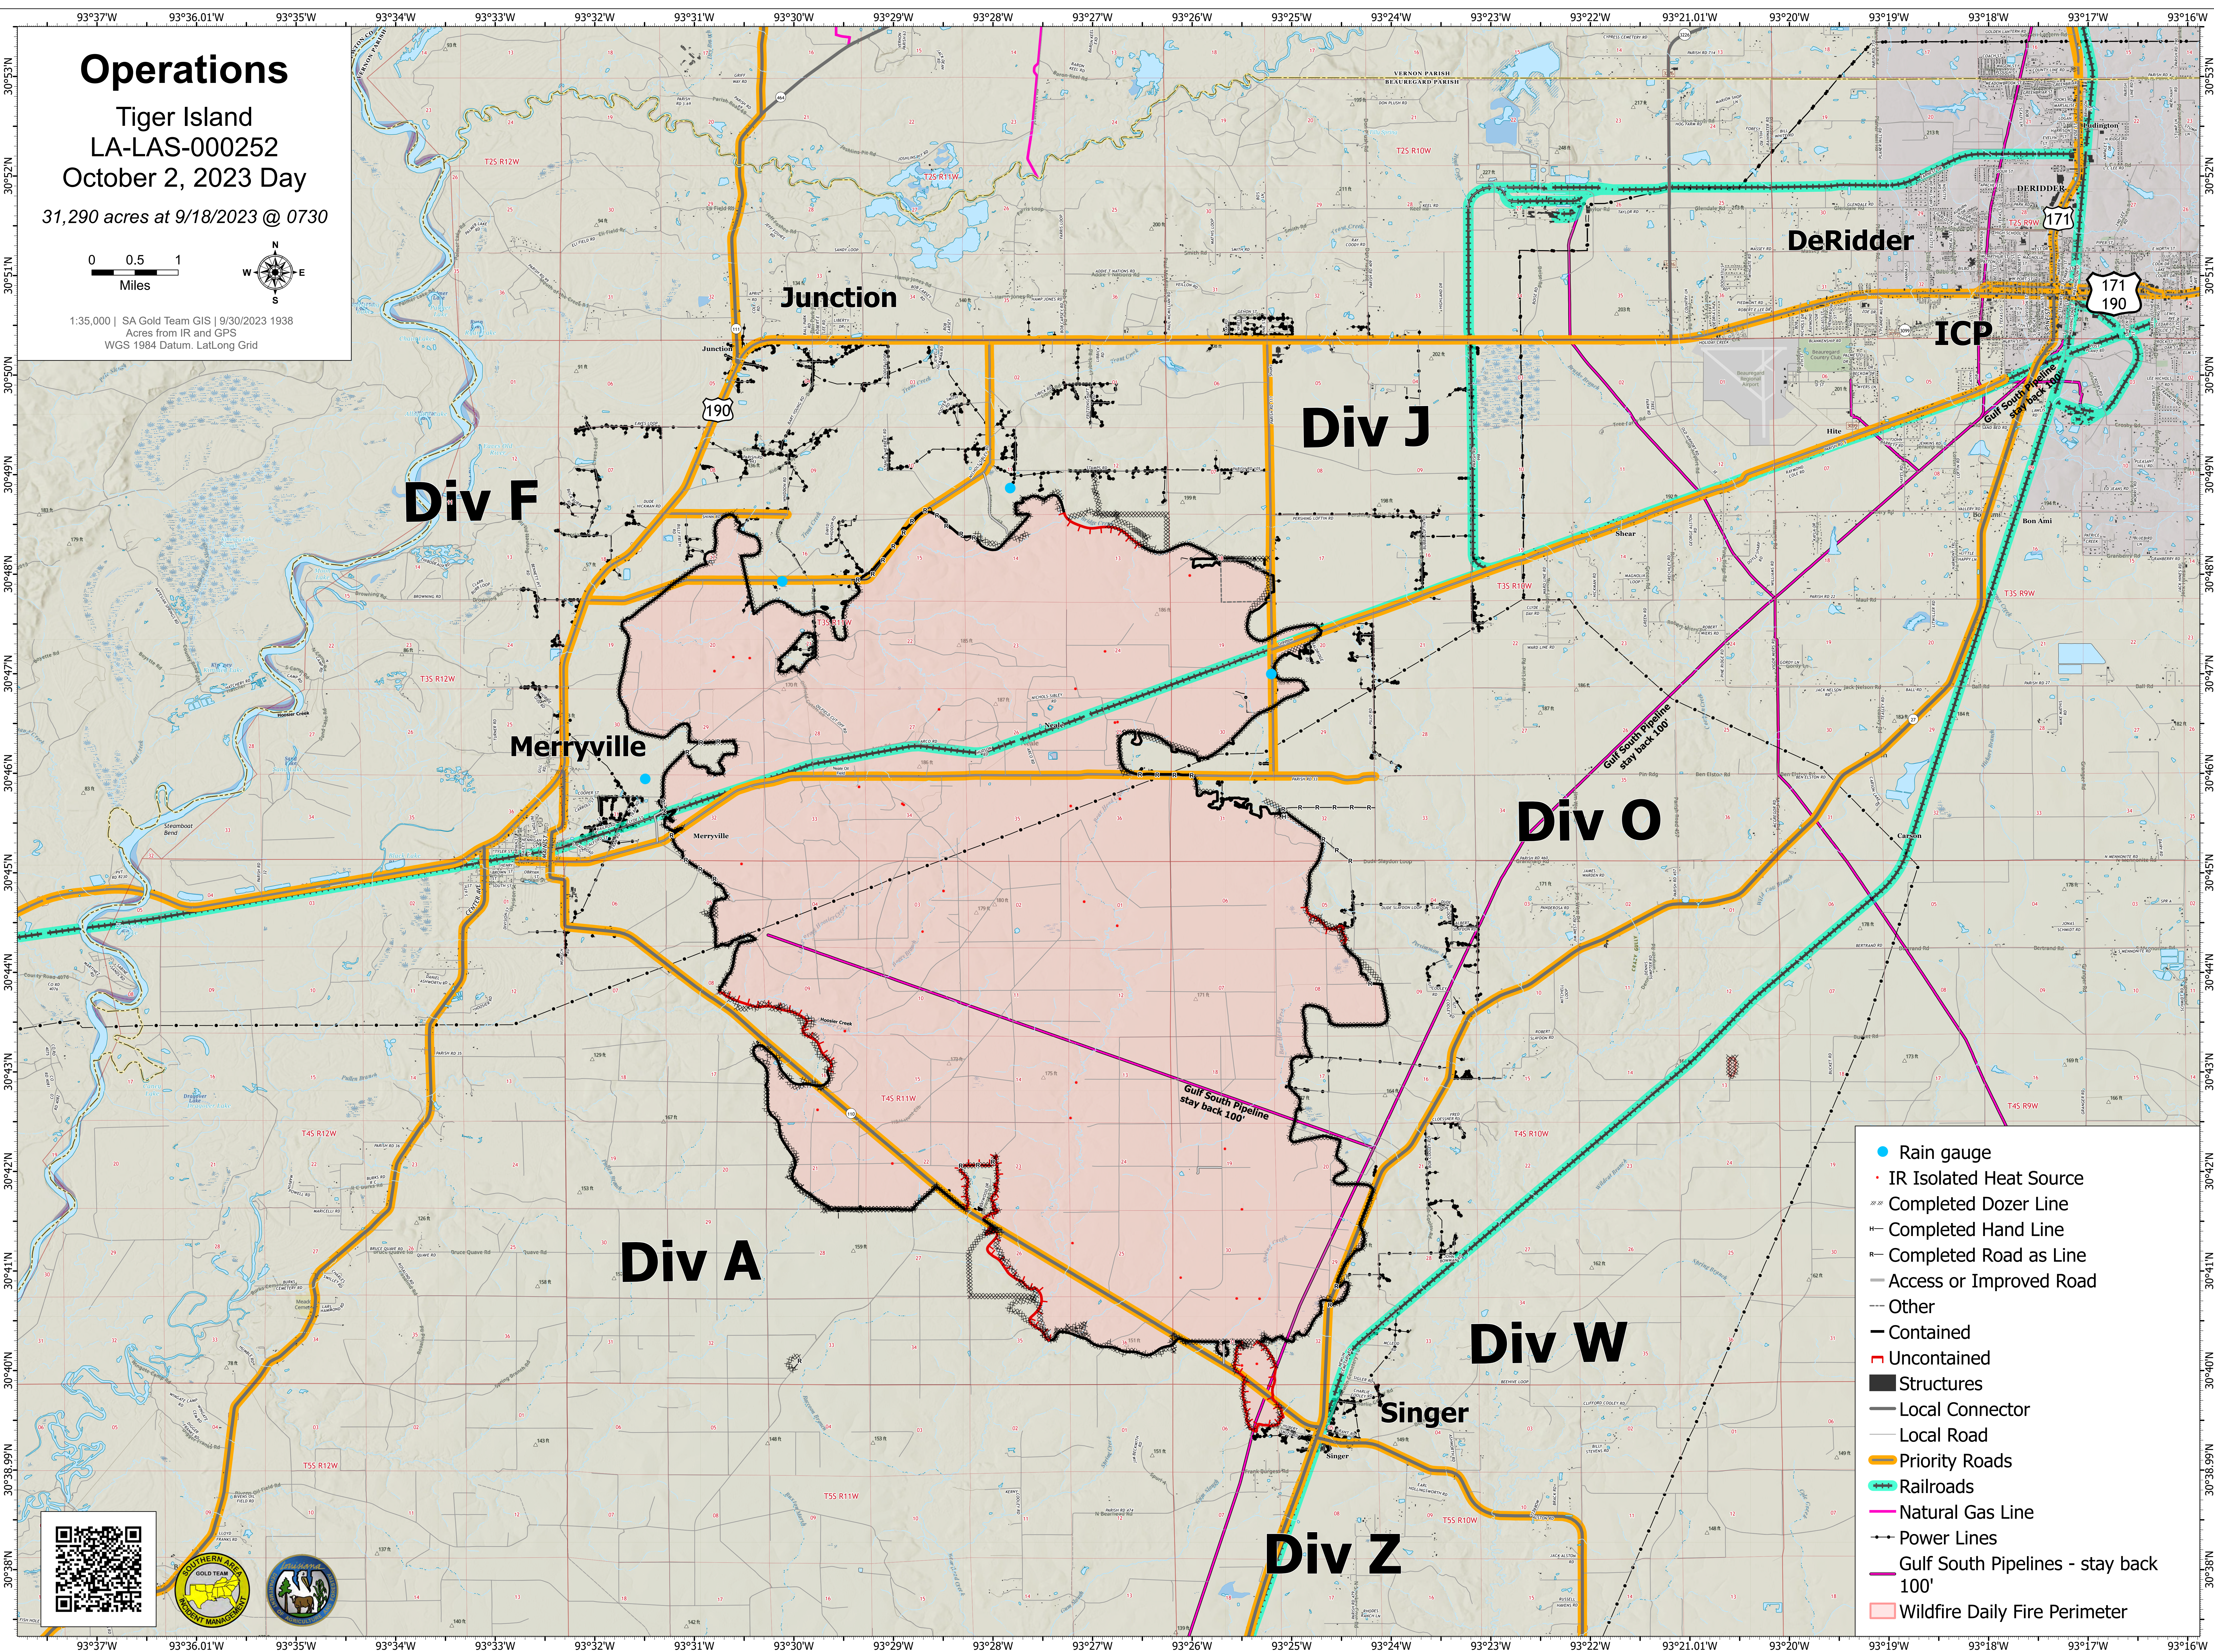

Operations

Tiger Island
LA-LAS-000252
October 2, 2023 Day

31,290 acres at 9/18/2023 @ 0730

1:35,000 | SA Gold Team GIS | 9/30/2023 1938
Acres from IR and GPS
WGS 1984 Datum, LatLong Grid

- Rain gauge
- IR Isolated Heat Source
- Completed Dozer Line
- Completed Hand Line
- Completed Road as Line
- Access or Improved Road
- Other
- Contained
- Uncontained
- Structures
- Local Connector
- Local Road
- Priority Roads
- Railroads
- Natural Gas Line
- Power Lines
- Gulf South Pipelines - stay back 100'
- Wildfire Daily Fire Perimeter