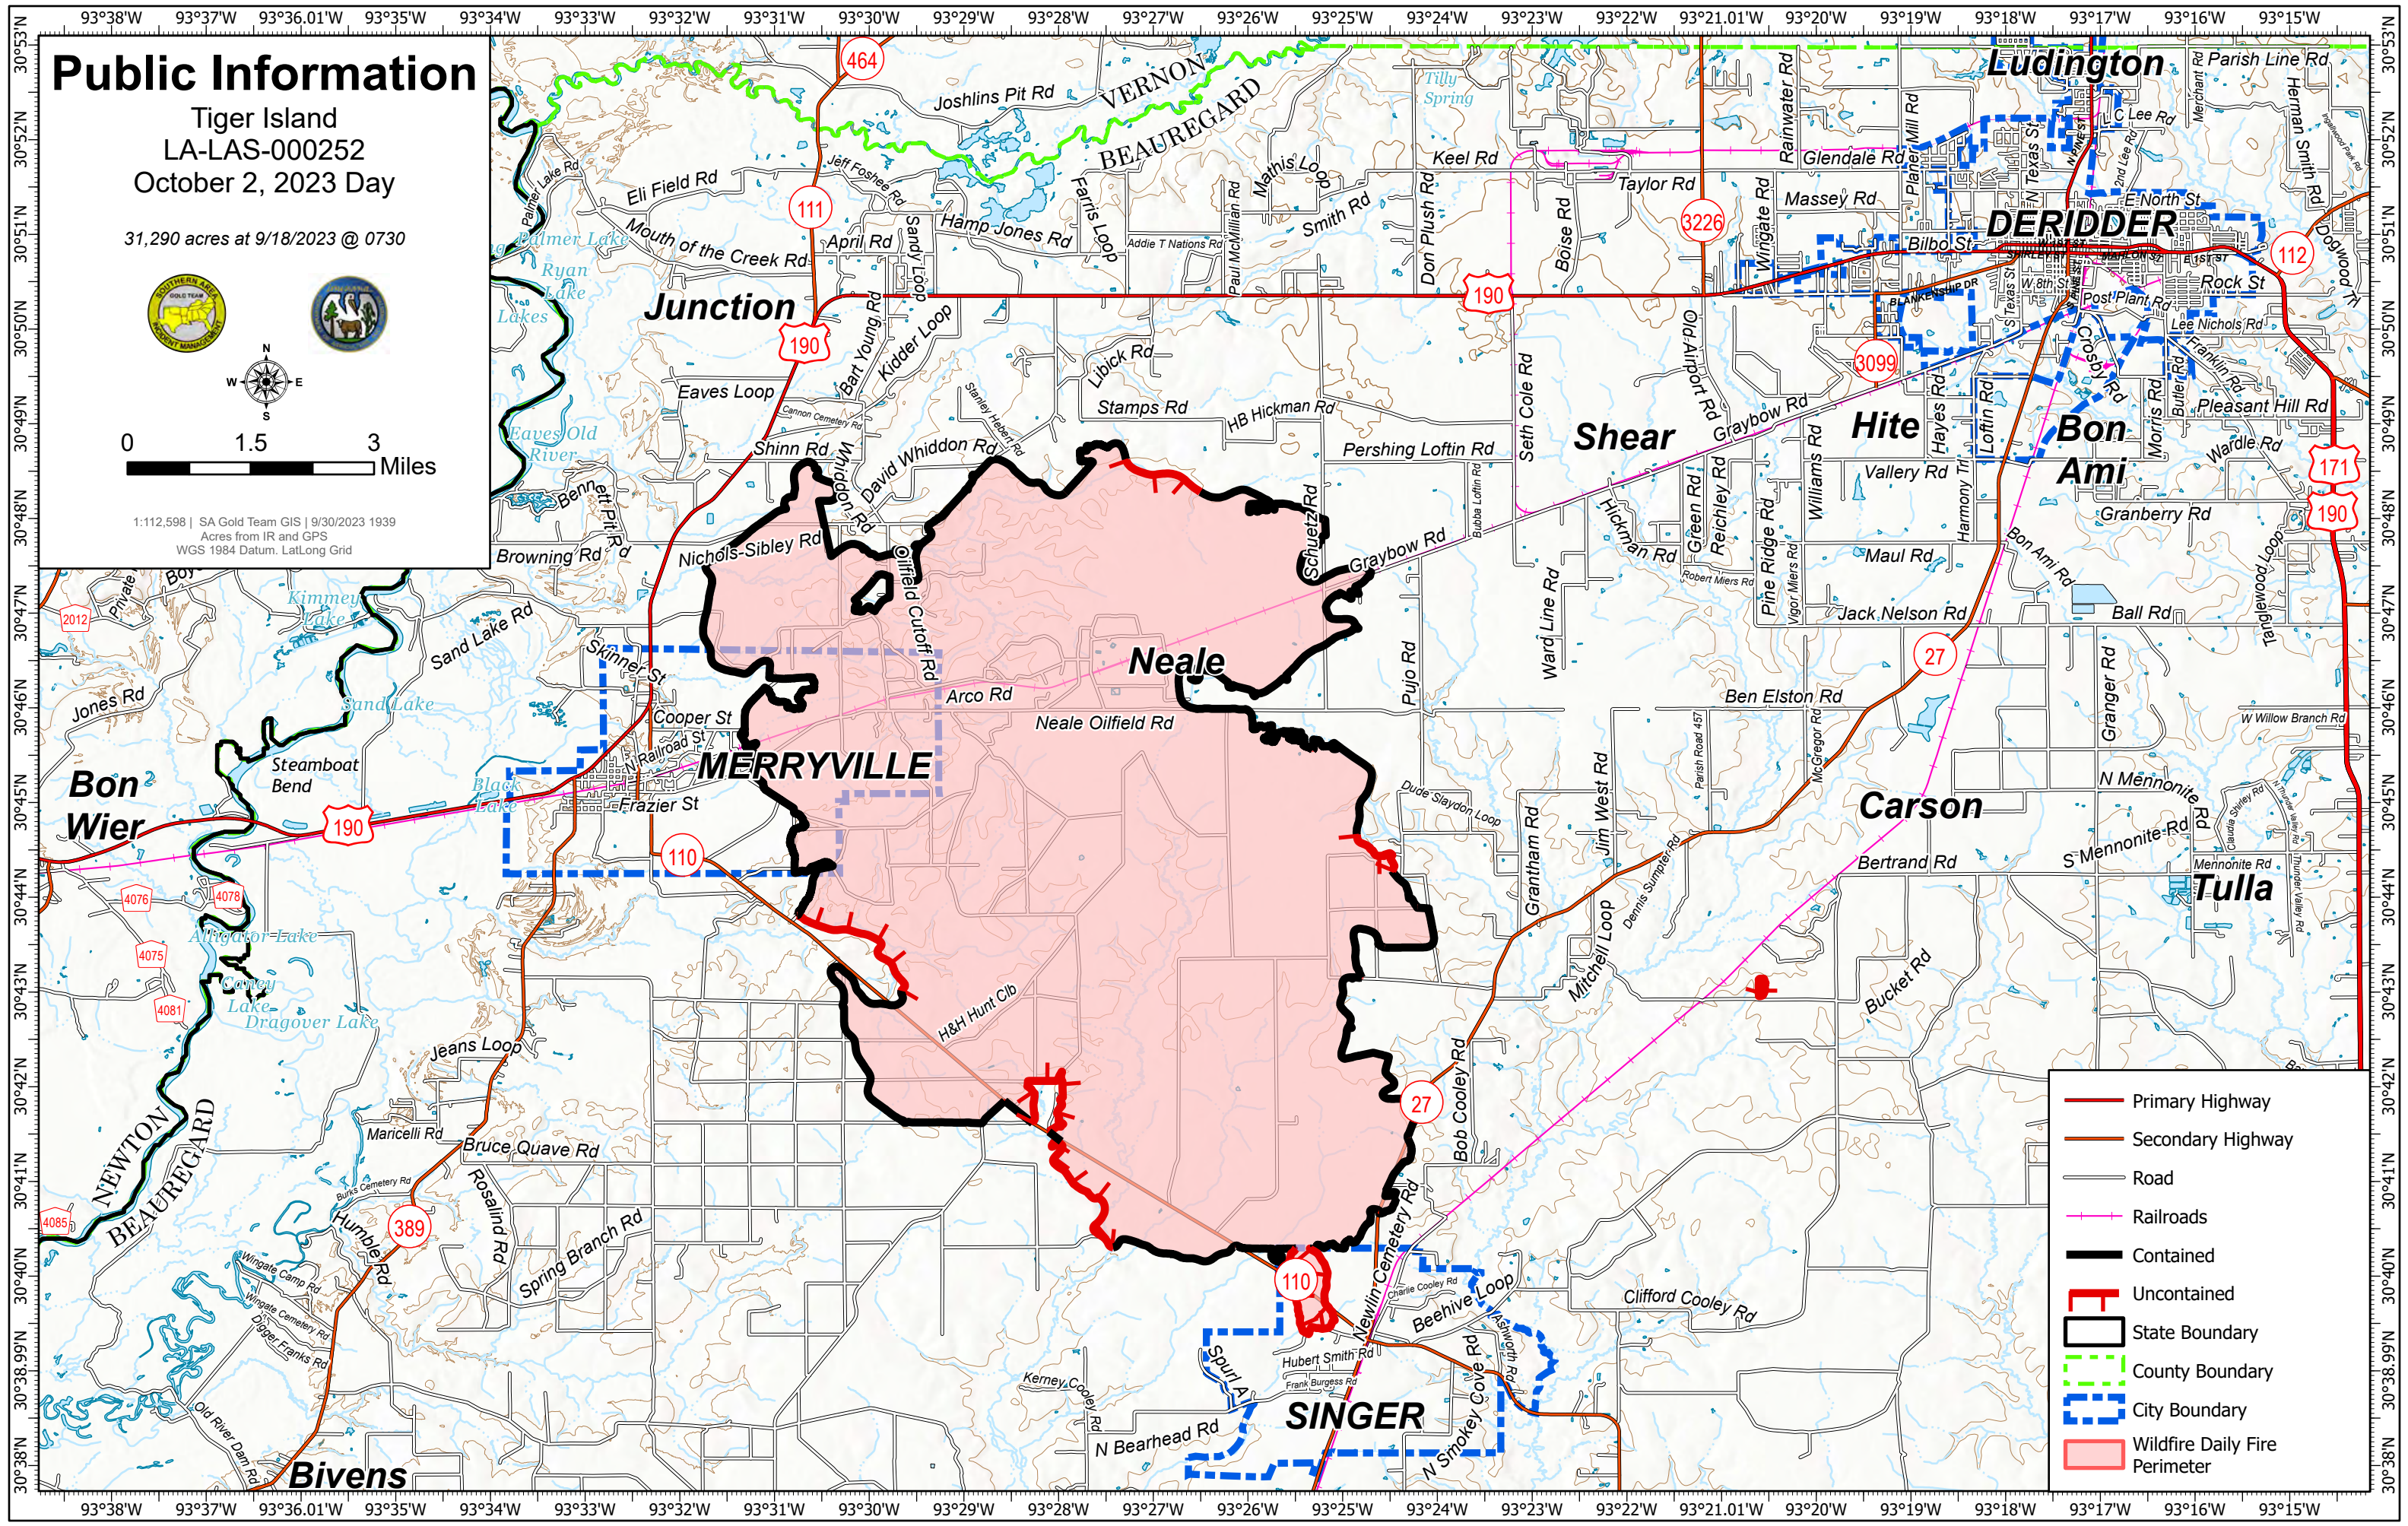

Public Information

Tiger Island
LA-LAS-000252
October 2, 2023 Day

31,290 acres at 9/18/2023 @ 0730

0 1.5 3 Miles

1:112,598 | SA Gold Team GIS | 9/30/2023 1939
Acres from IR and GPS
WGS 1984 Datum, Lat/Long Grid

- Primary Highway
- Secondary Highway
- Road
- Railroads
- Contained
- Uncontained
- State Boundary
- County Boundary
- City Boundary
- Wildfire Daily Fire Perimeter