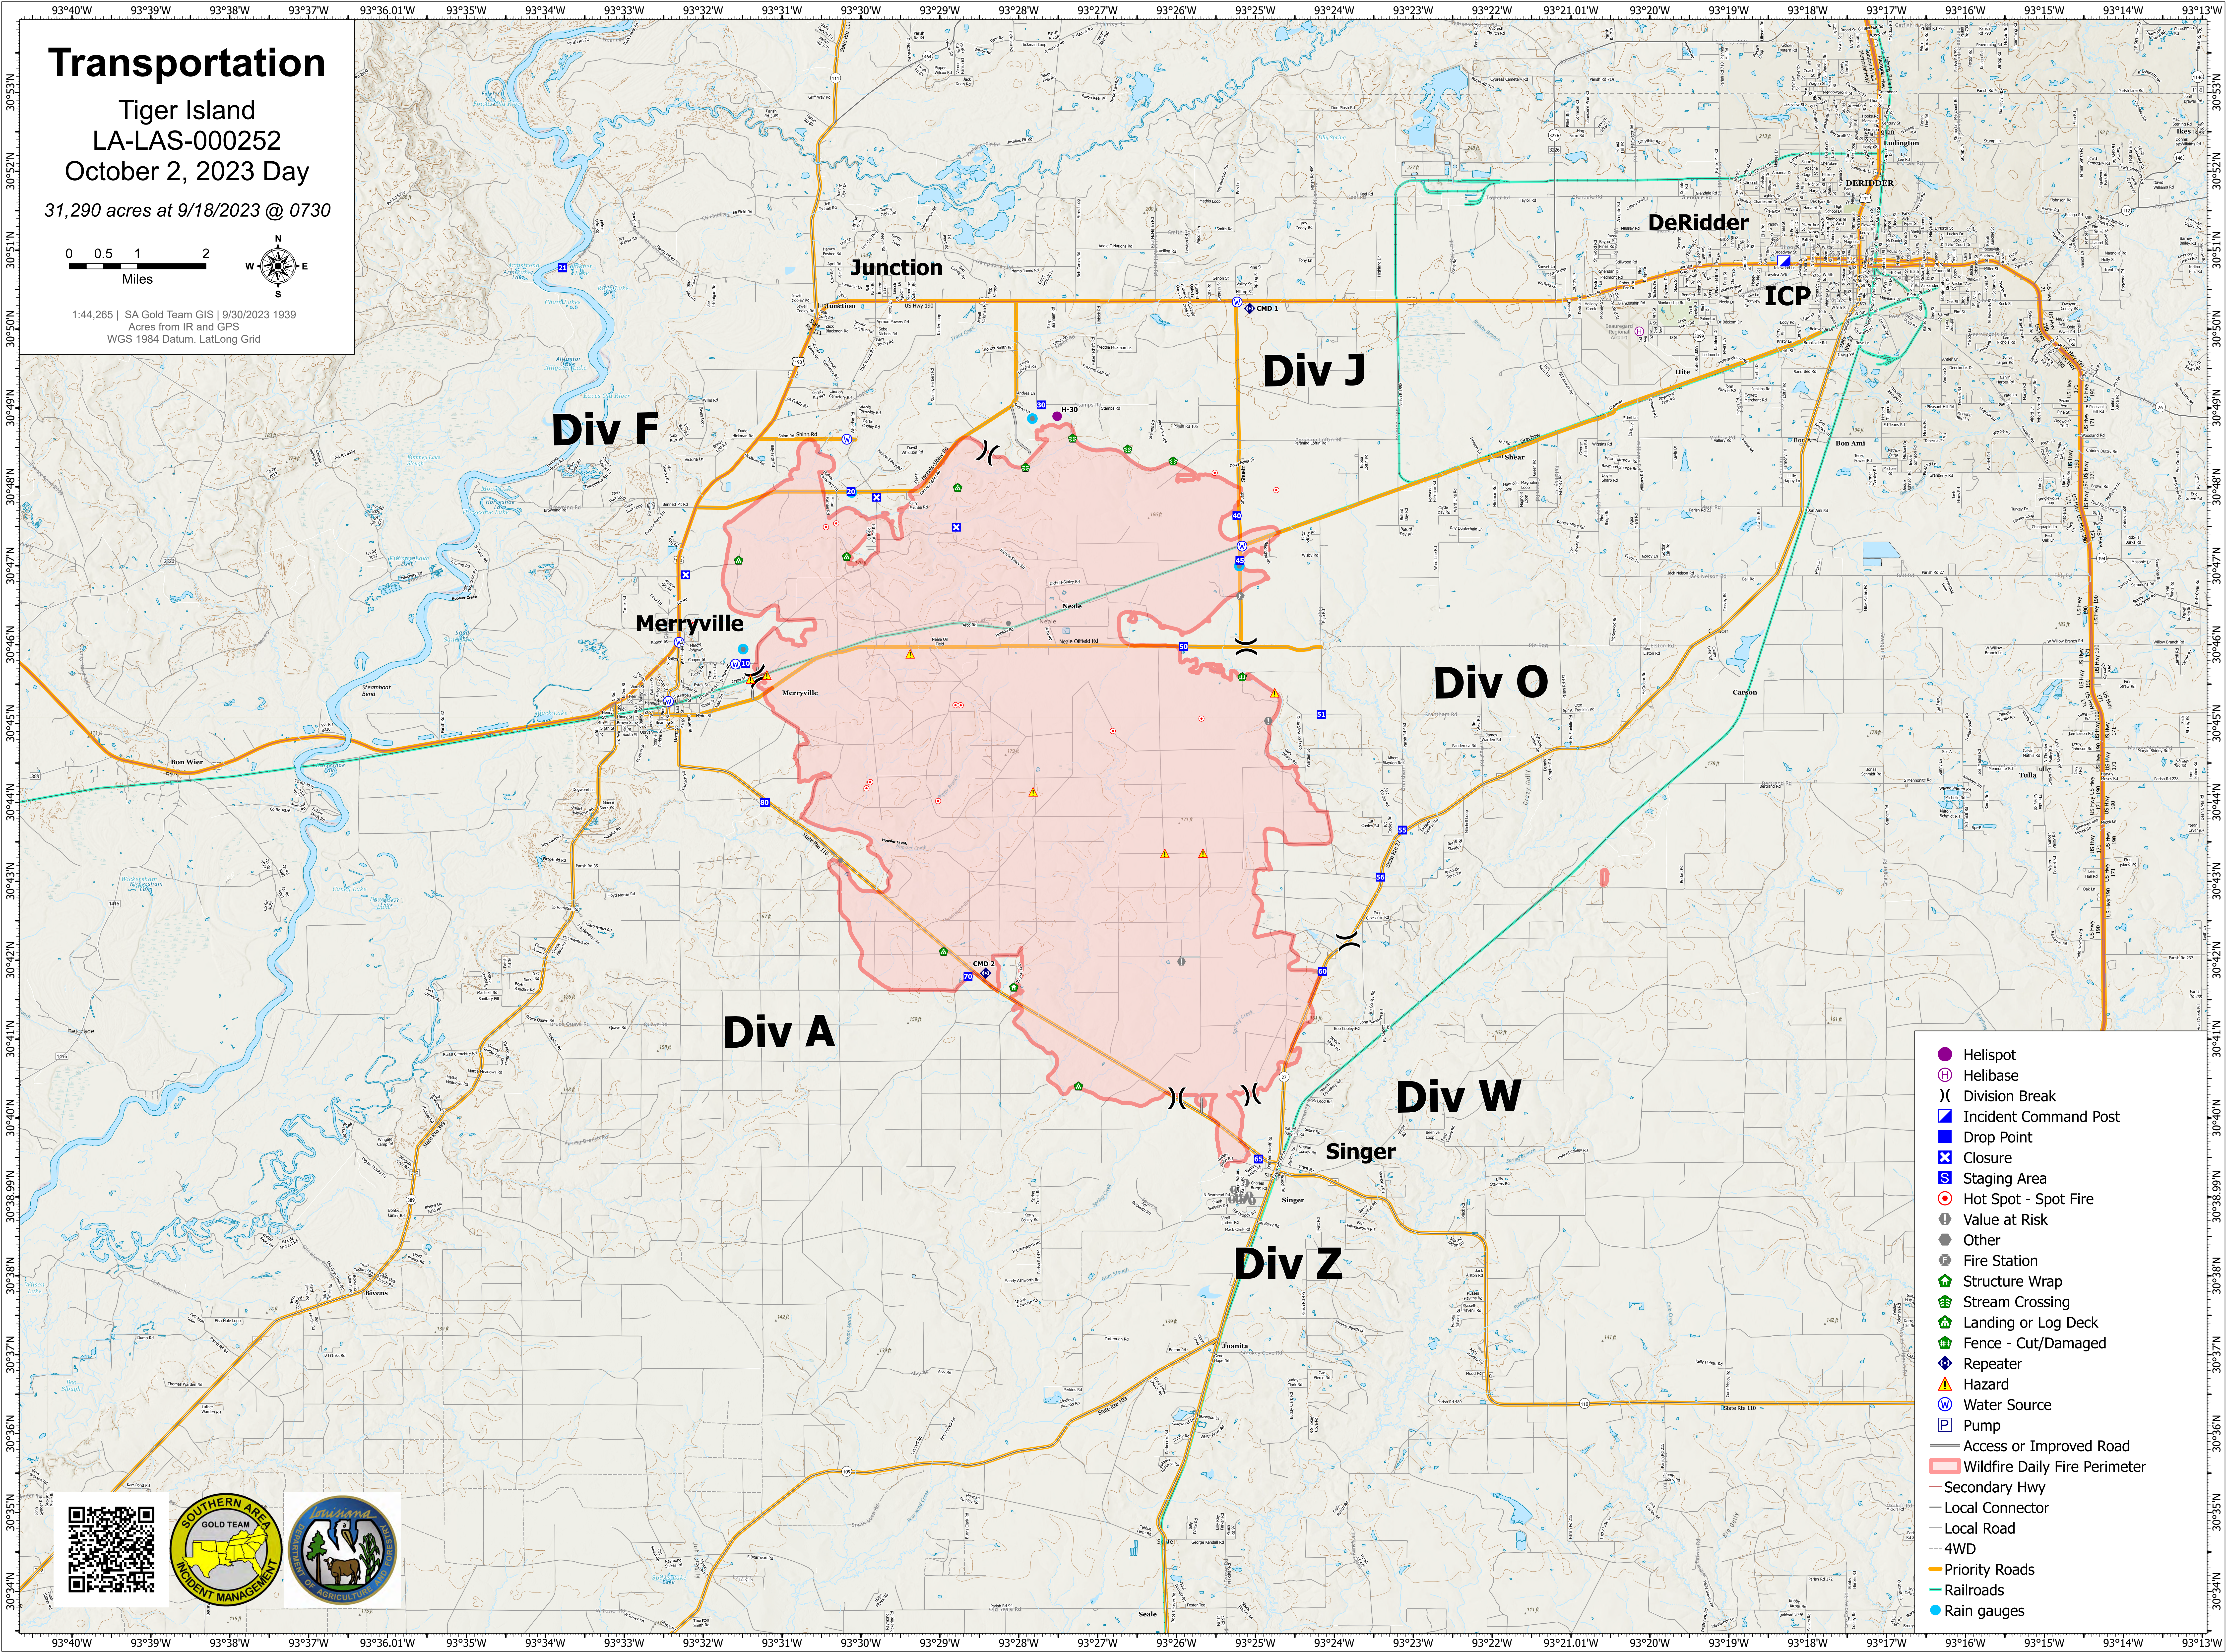

Transportation

Tiger Island
LA-LAS-000252
October 2, 2023 Day
31,290 acres at 9/18/2023 @ 0730

1:44,265 | SA Gold Team GIS | 9/30/2023 1939
Acres from IR and GPS
WGS 1984 Datum, Lat/Long Grid

- Helispot
- ⊕ Helibase
-) Division Break
- ▣ Incident Command Post
- Drop Point
- ⊗ Closure
- Ⓜ Staging Area
- ⦿ Hot Spot - Spot Fire
- ⚠ Value at Risk
- ⦿ Other
- ⚡ Fire Station
- 🏠 Structure Wrap
- 🌳 Stream Crossing
- 🏠 Landing or Log Deck
- 🚧 Fence - Cut/Damaged
- 📡 Repeater
- ⚠ Hazard
- 🌊 Water Source
- 🚰 Pump
- Access or Improved Road
- ▭ Wildfire Daily Fire Perimeter
- Secondary Hwy
- Local Connector
- Local Road
- 4WD
- Priority Roads
- Railroads
- Rain gauges