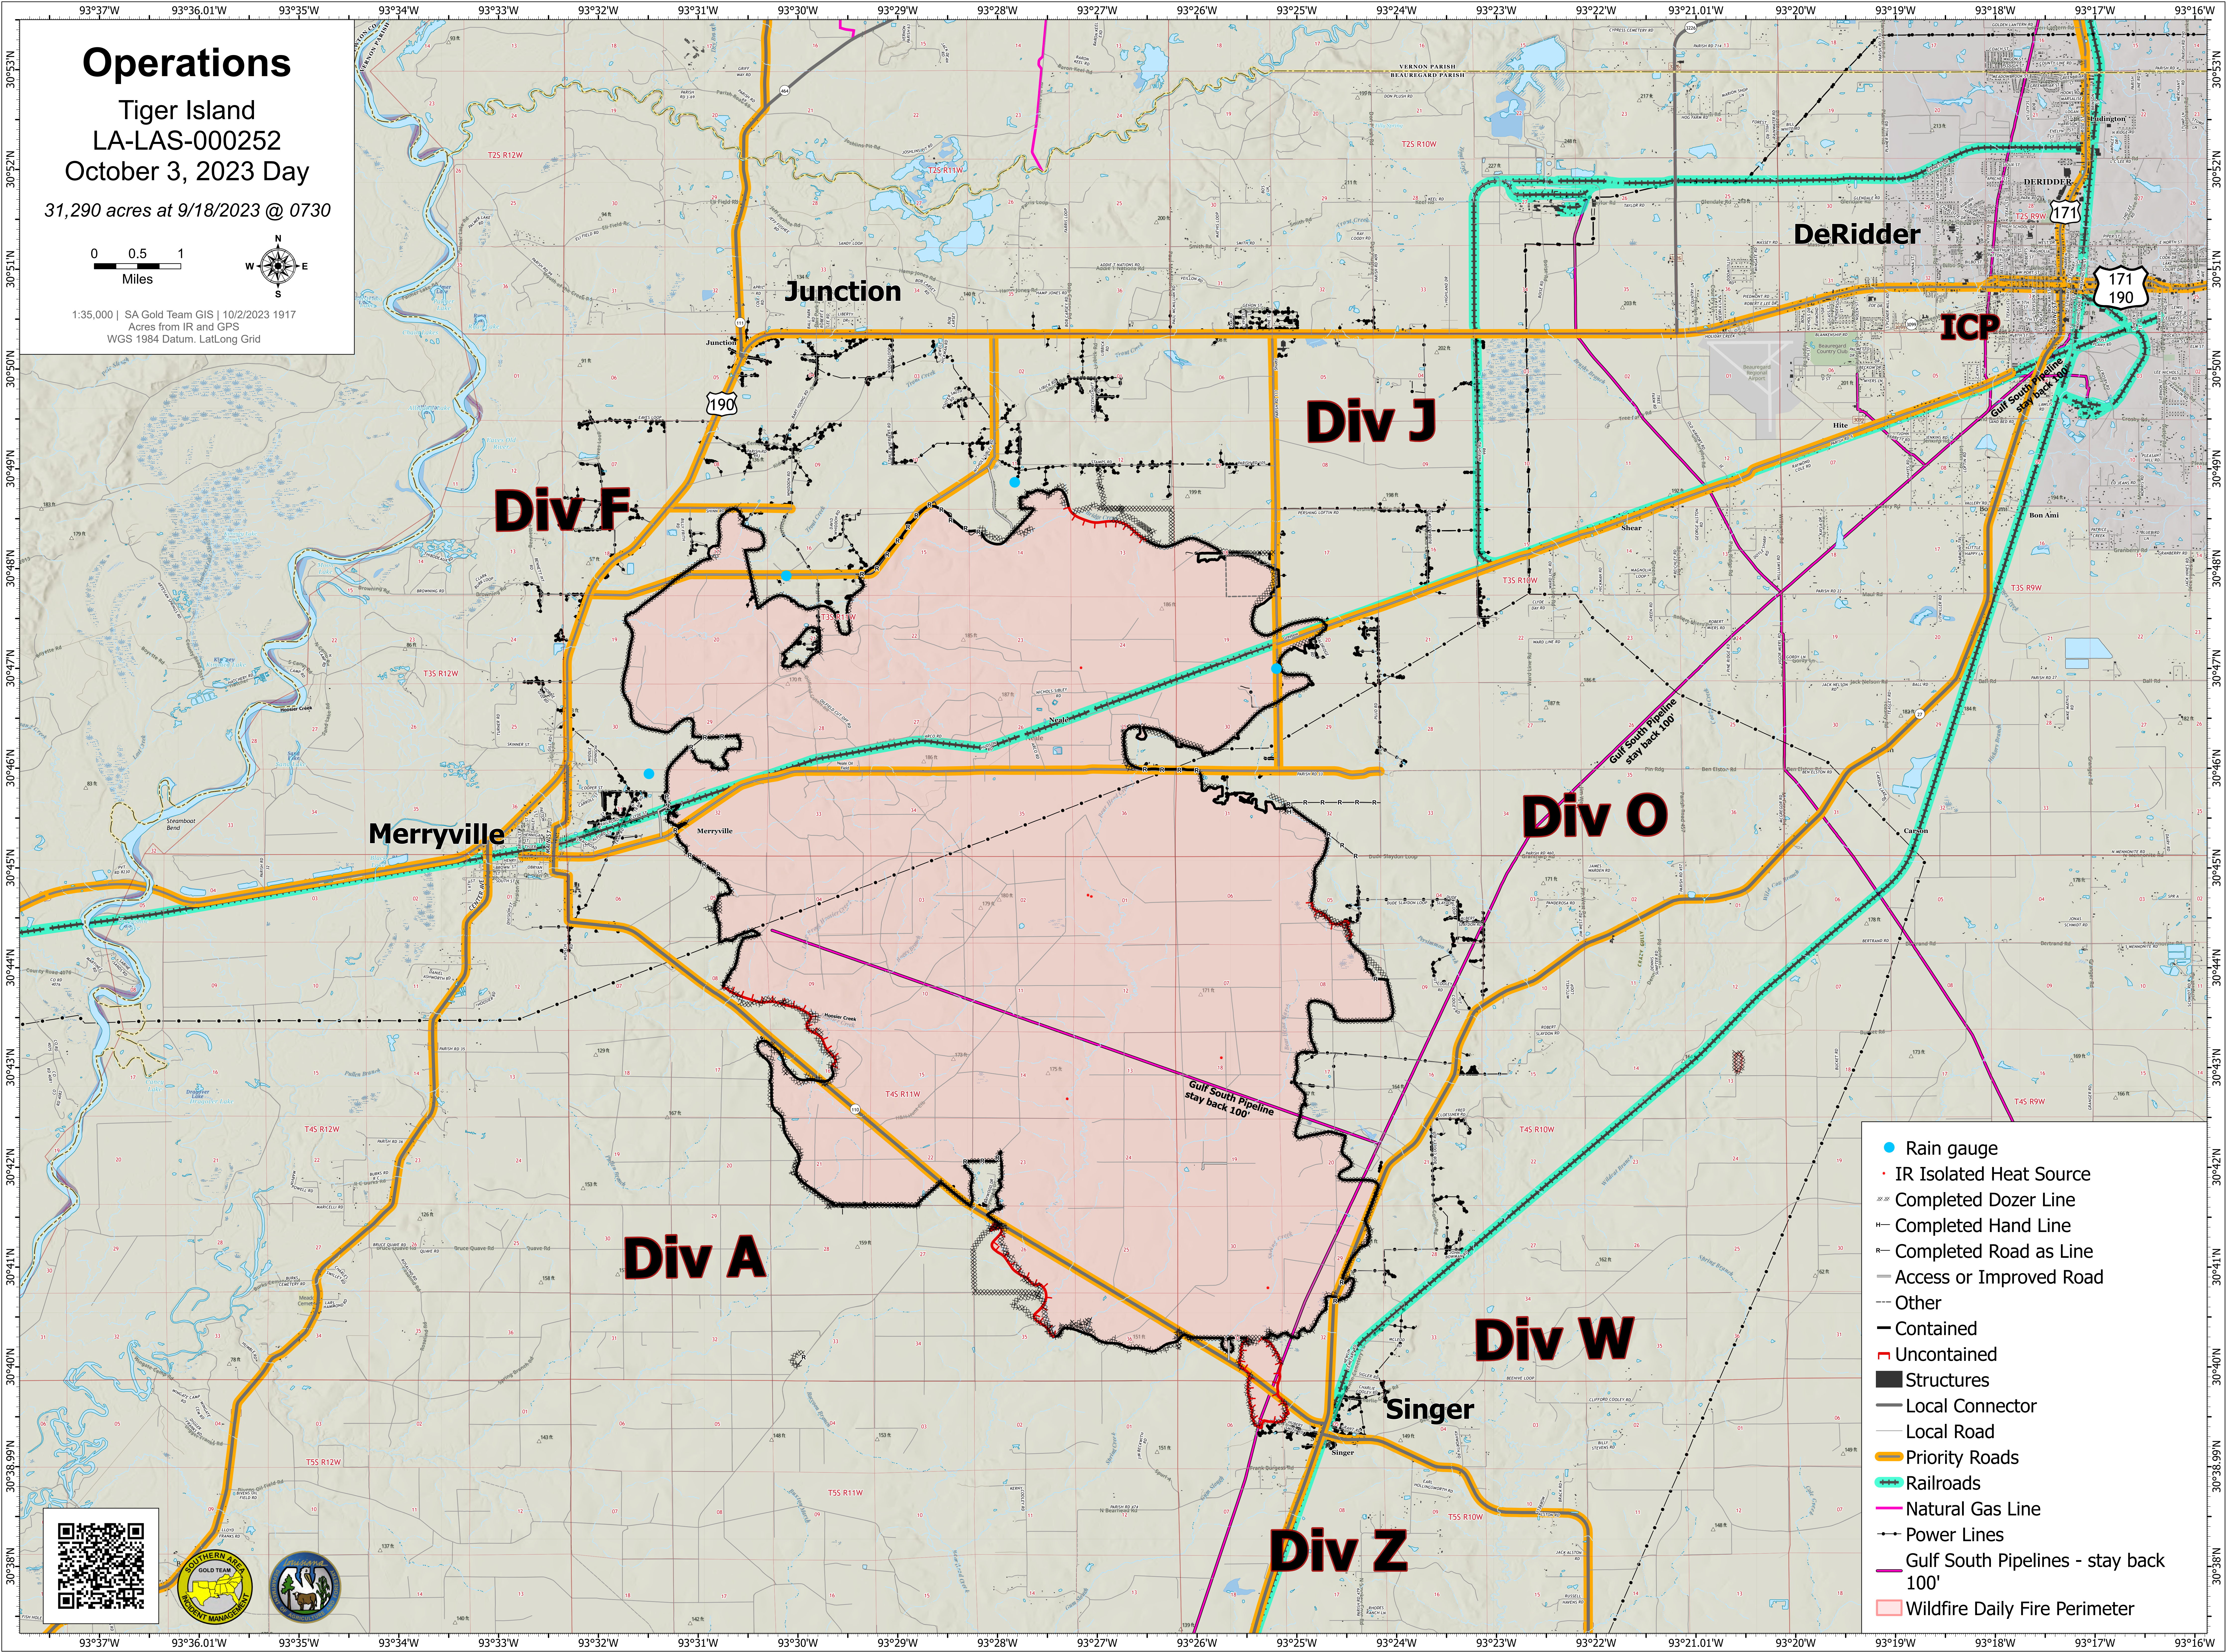

Operations

Tiger Island
LA-LAS-000252
October 3, 2023 Day

31,290 acres at 9/18/2023 @ 0730

1:35,000 | SA Gold Team GIS | 10/2/2023 1917
Acres from IR and GPS
WGS 1984 Datum, LatLong Grid

- Rain gauge
- IR Isolated Heat Source
- Completed Dozer Line
- Completed Hand Line
- Completed Road as Line
- Access or Improved Road
- Other
- Contained
- Uncontained
- Structures
- Local Connector
- Local Road
- Priority Roads
- Railroads
- Natural Gas Line
- Power Lines
- Gulf South Pipelines - stay back 100'
- Wildfire Daily Fire Perimeter