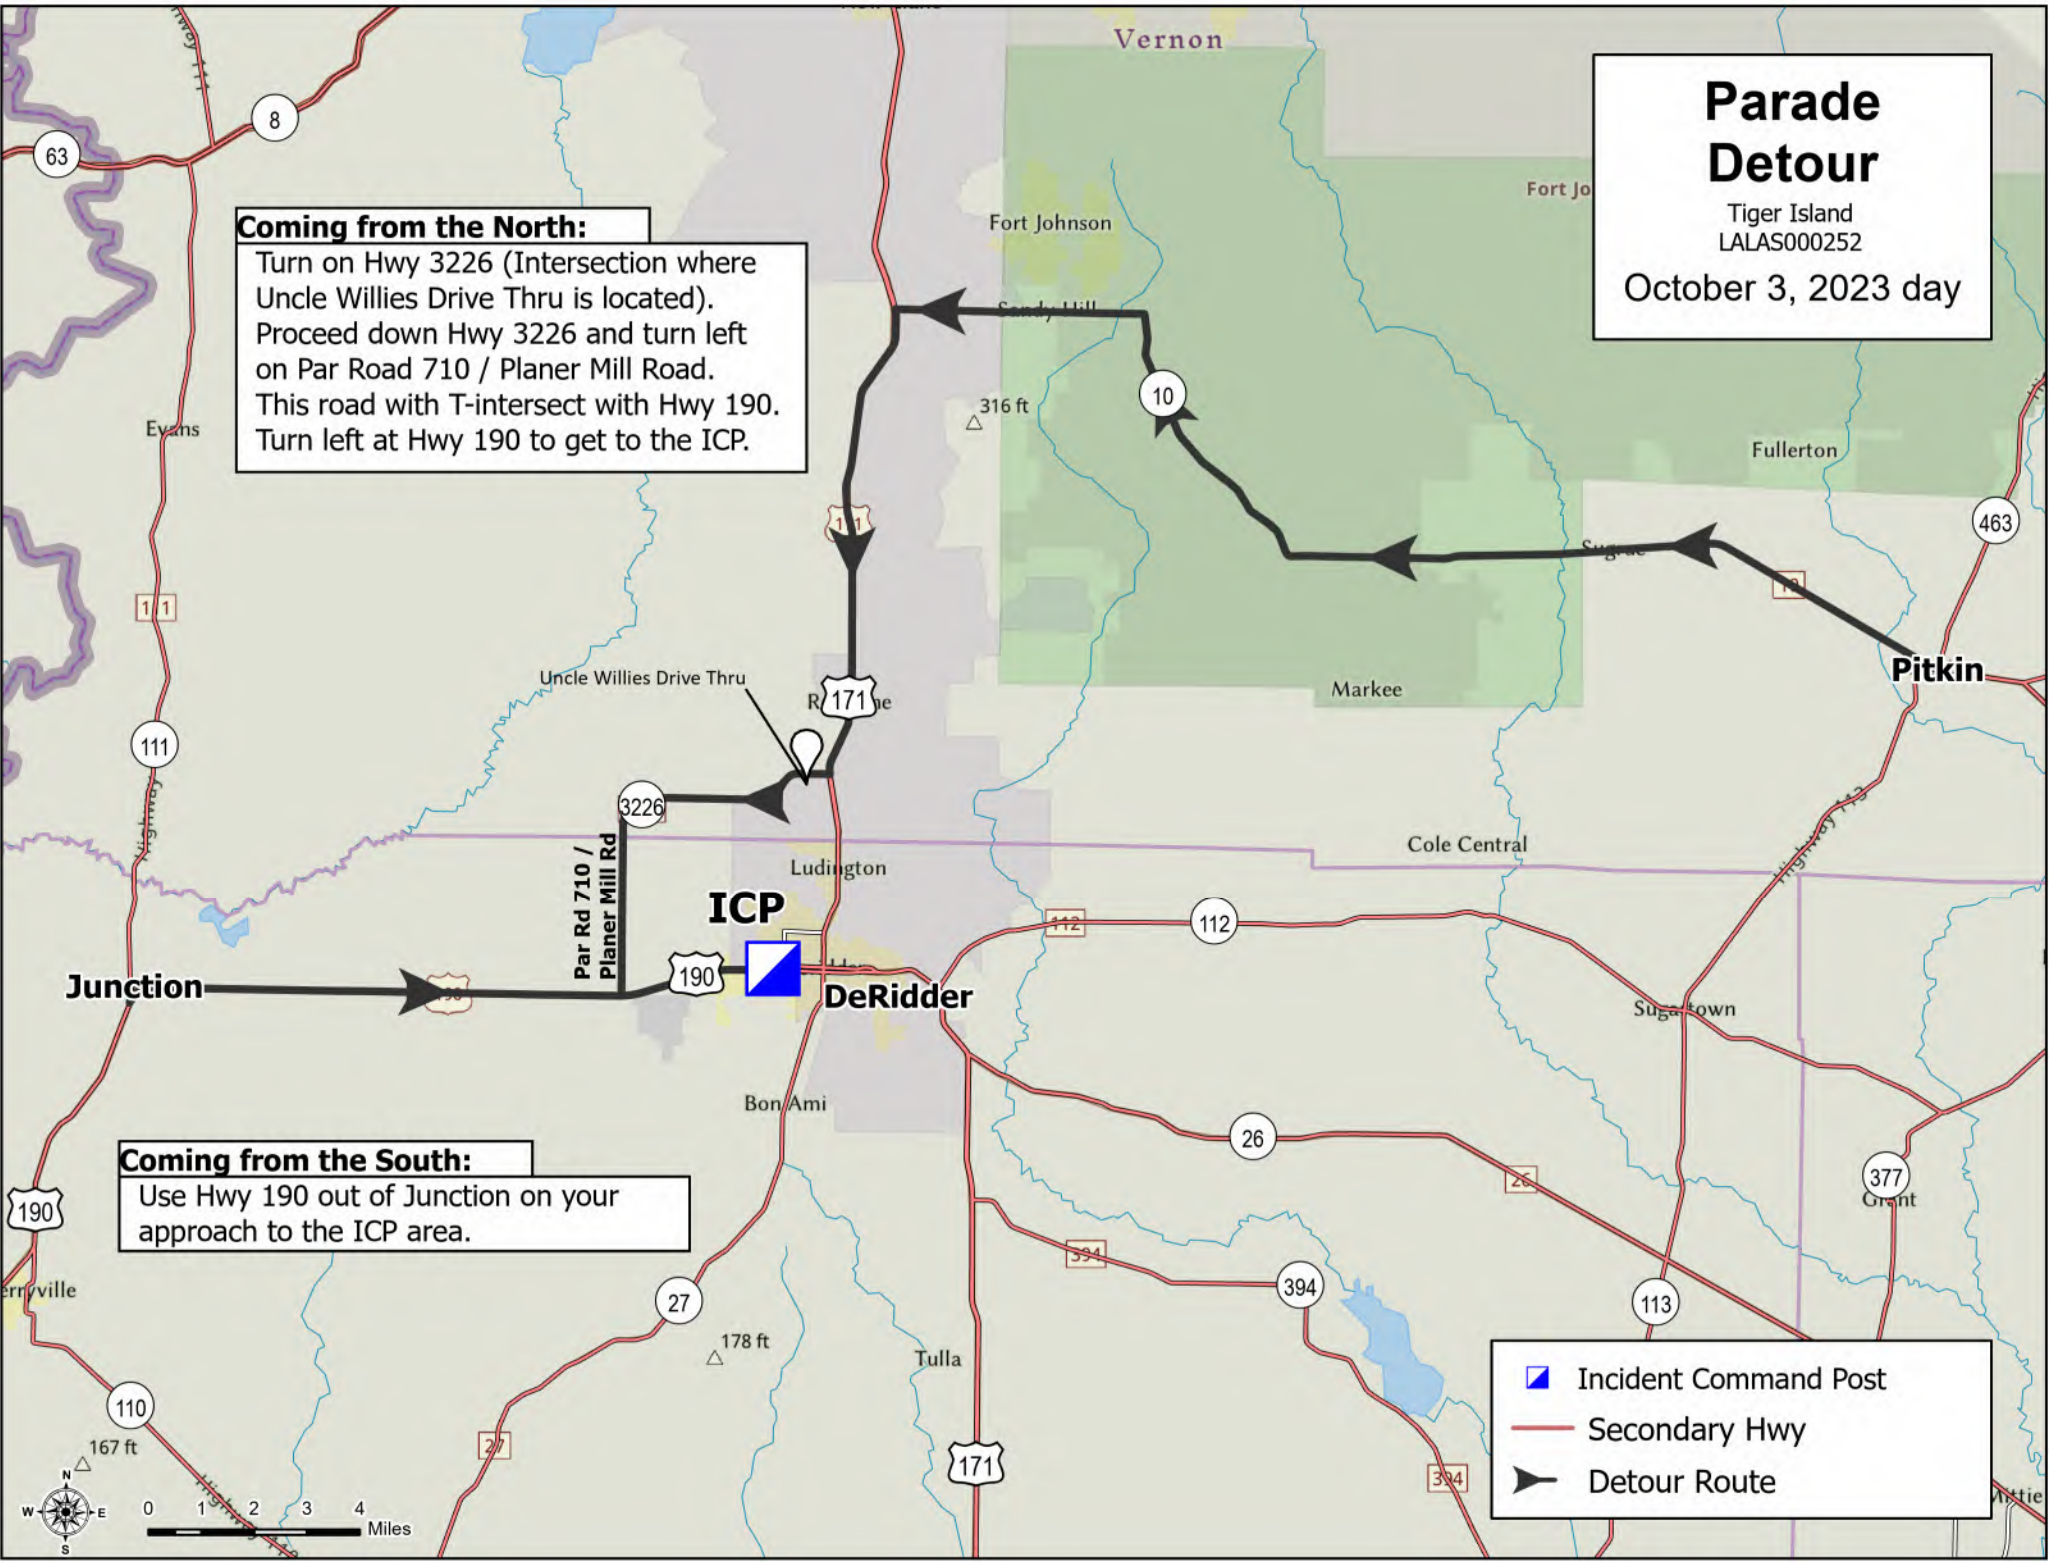

# Parade Detour

Tiger Island  
LALAS000252  
October 3, 2023 day

**Coming from the North:**  
Turn on Hwy 3226 (Intersection where Uncle Willies Drive Thru is located). Proceed down Hwy 3226 and turn left on Par Road 710 / Planer Mill Road. This road will T-intersect with Hwy 190. Turn left at Hwy 190 to get to the ICP.

**Coming from the South:**  
Use Hwy 190 out of Junction on your approach to the ICP area.

- Incident Command Post
- Secondary Hwy
- ➔ Detour Route