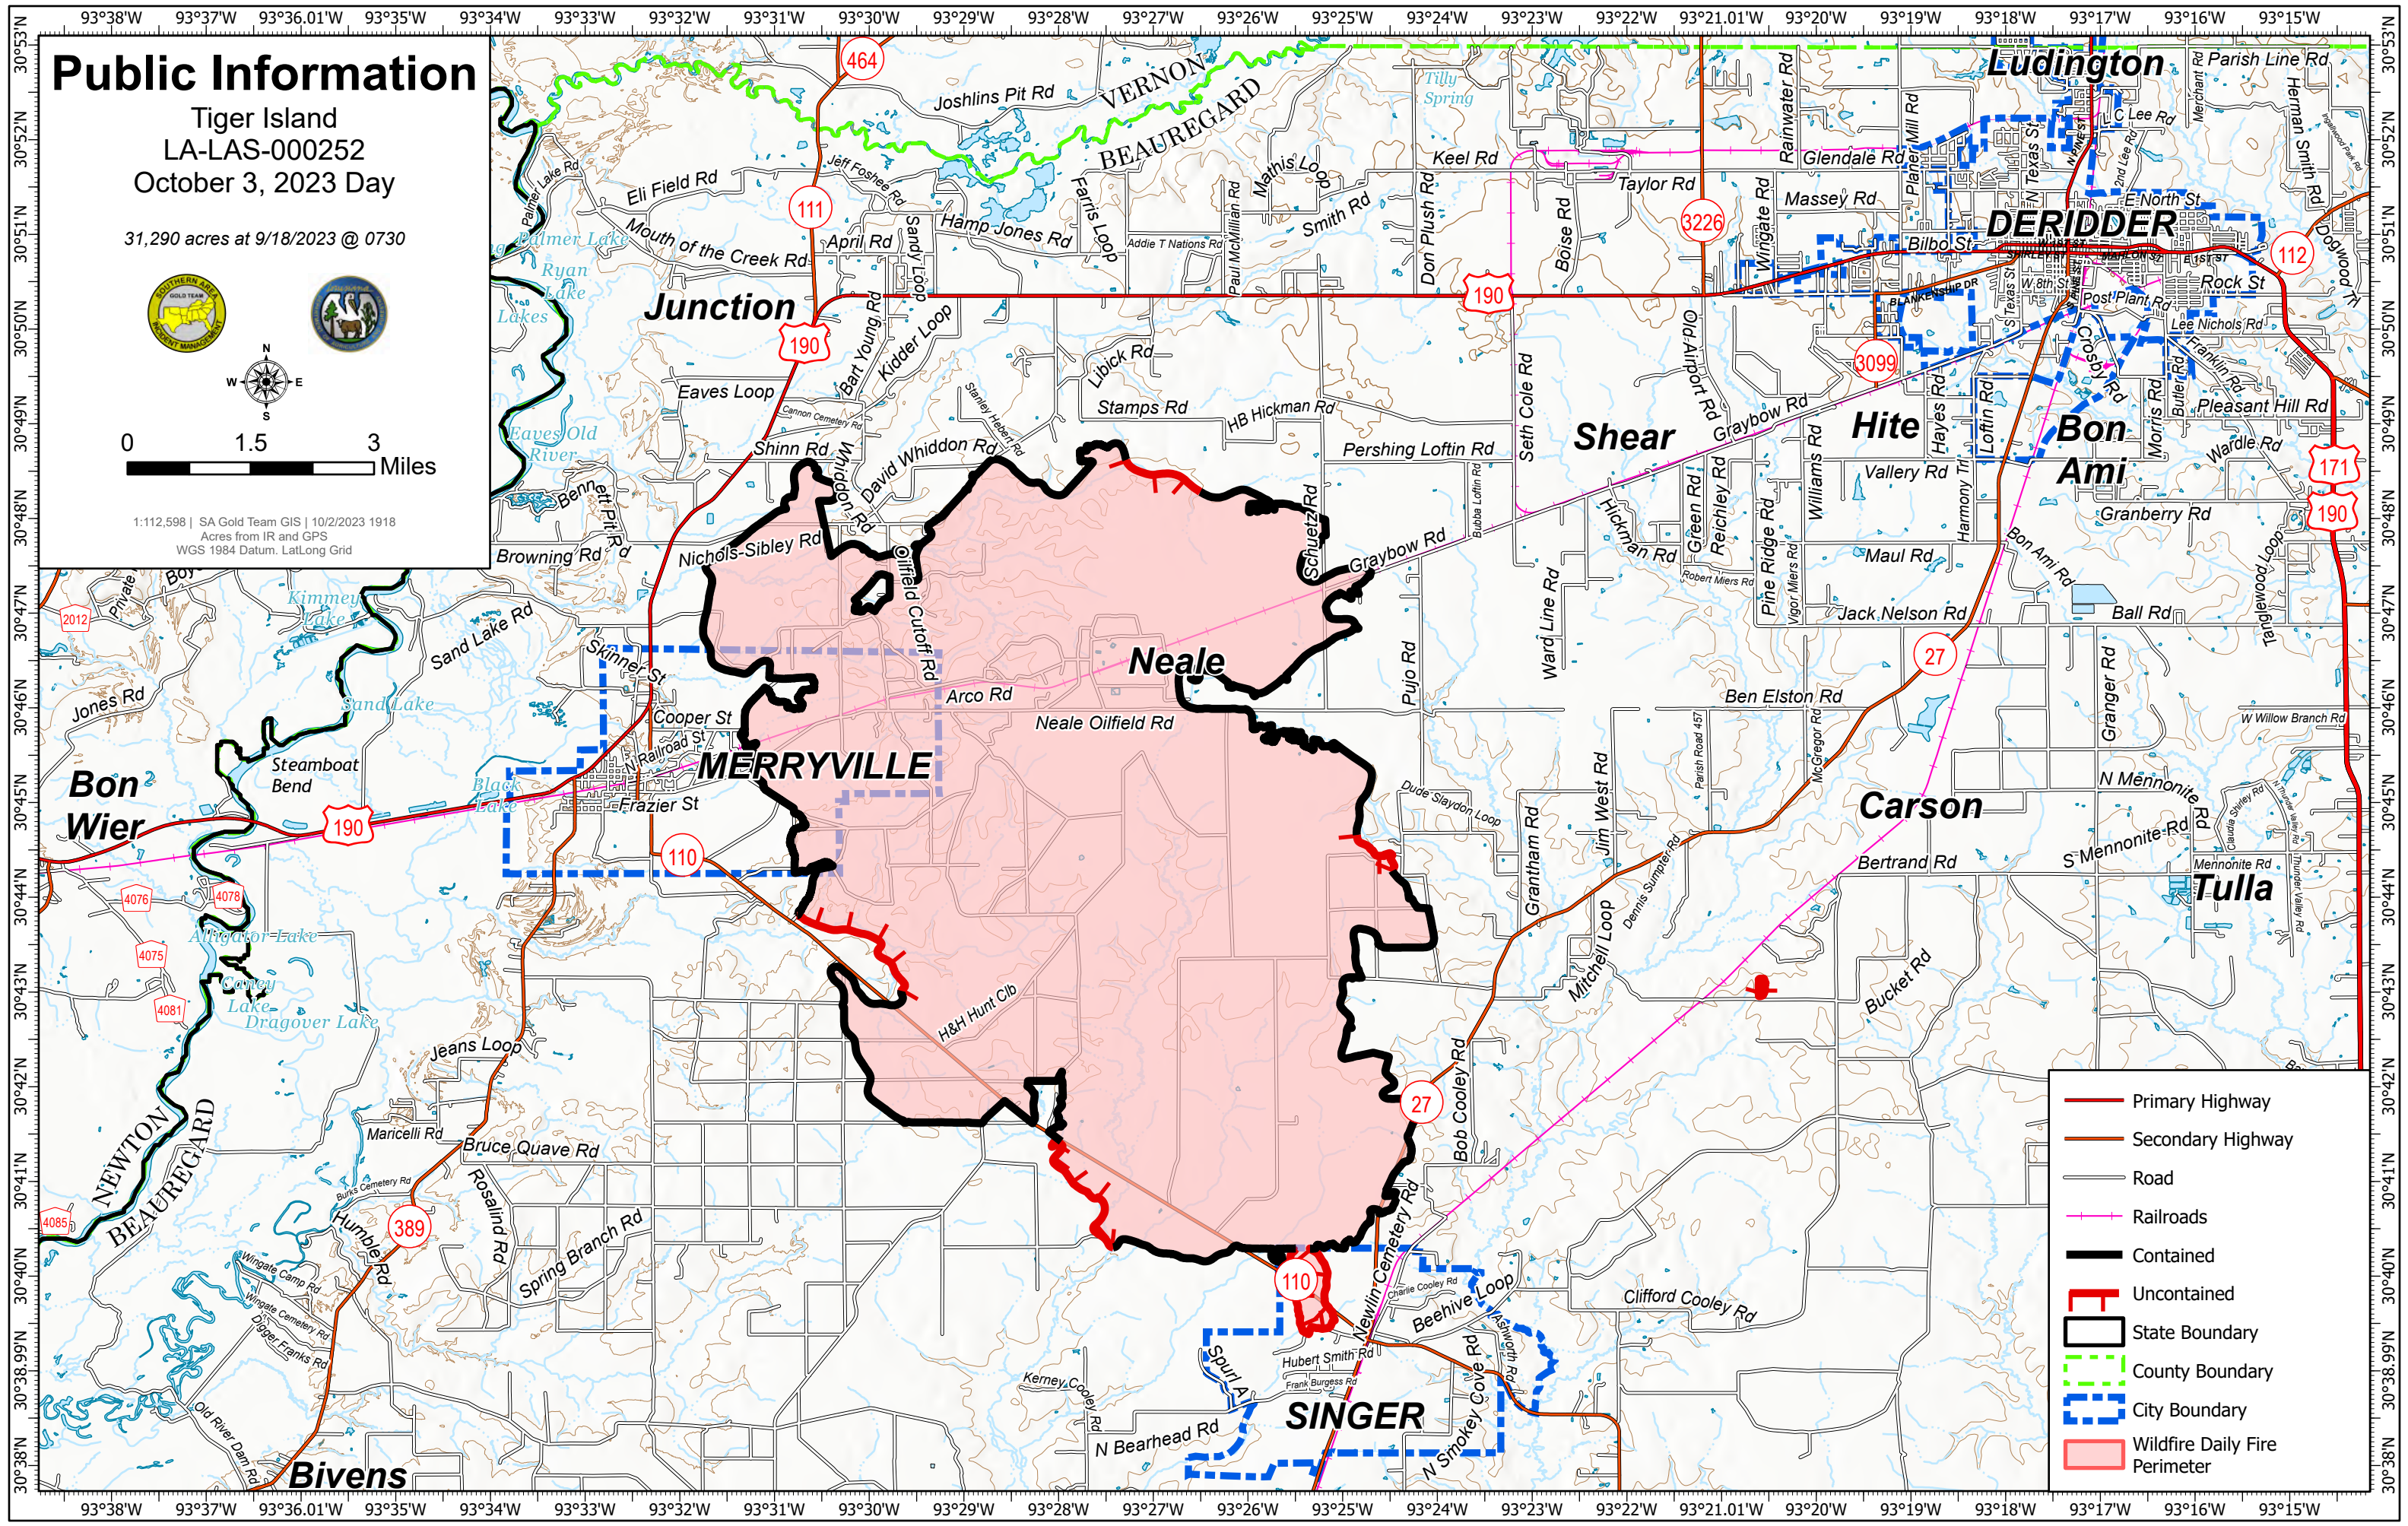

Public Information

Tiger Island
LA-LAS-000252
October 3, 2023 Day

31,290 acres at 9/18/2023 @ 0730

0 1.5 3 Miles

1:112,598 | SA Gold Team GIS | 10/2/2023 1918
Acres from IR and GPS
WGS 1984 Datum, Lat/Long Grid

- Primary Highway
- Secondary Highway
- Road
- Railroads
- Contained
- Uncontained
- State Boundary
- County Boundary
- City Boundary
- Wildfire Daily Fire Perimeter