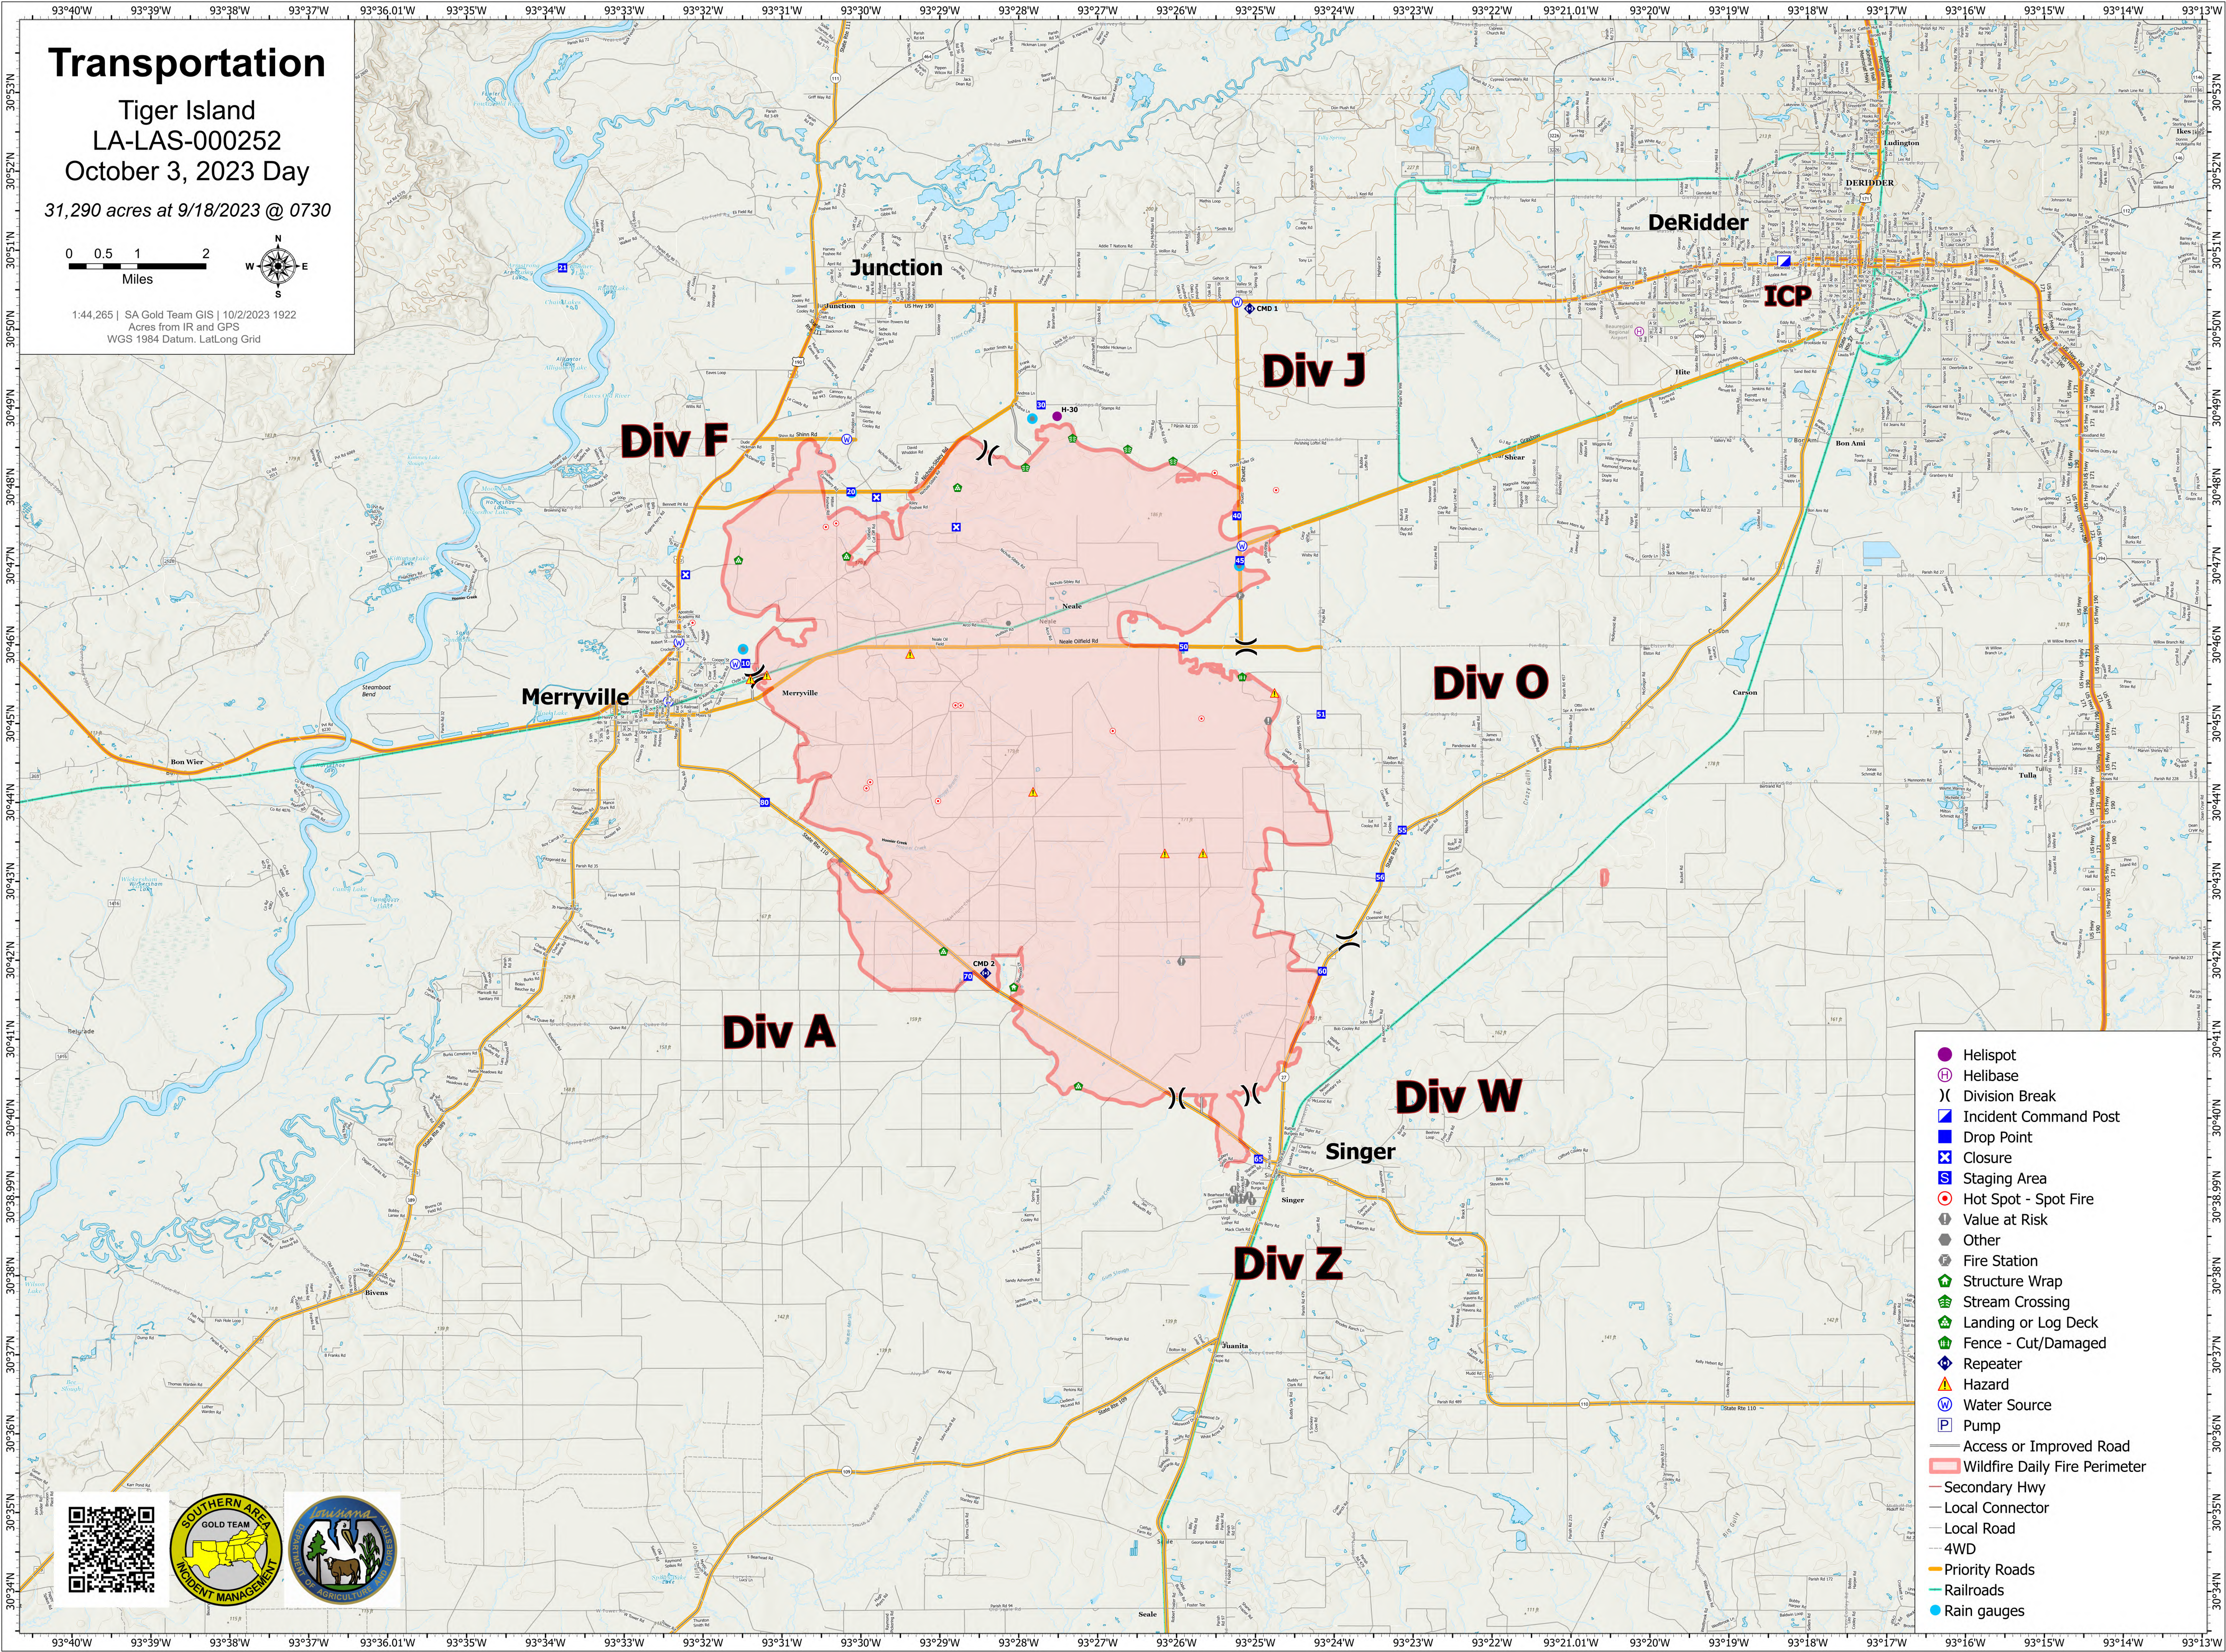

Transportation

Tiger Island
LA-LAS-000252
October 3, 2023 Day
31,290 acres at 9/18/2023 @ 0730

1:44,265 | SA Gold Team GIS | 10/2/2023 1922
Acres from IR and GPS
WGS 1984 Datum, Lat/Long Grid

- Helispot
- ⊕ Helibase
-) Division Break
- ▣ Incident Command Post
- Drop Point
- ⊗ Closure
- Ⓜ Staging Area
- ⦿ Hot Spot - Spot Fire
- ⚠ Value at Risk
- ⦿ Other
- ⚡ Fire Station
- 🏠 Structure Wrap
- 🌳 Stream Crossing
- 🏠 Landing or Log Deck
- 🚧 Fence - Cut/Damaged
- 📡 Repeater
- ⚠ Hazard
- 🌊 Water Source
- ⚙ Pump
- Access or Improved Road
- ▭ Wildfire Daily Fire Perimeter
- Secondary Hwy
- Local Connector
- Local Road
- 4WD
- Priority Roads
- Railroads
- Rain gauges