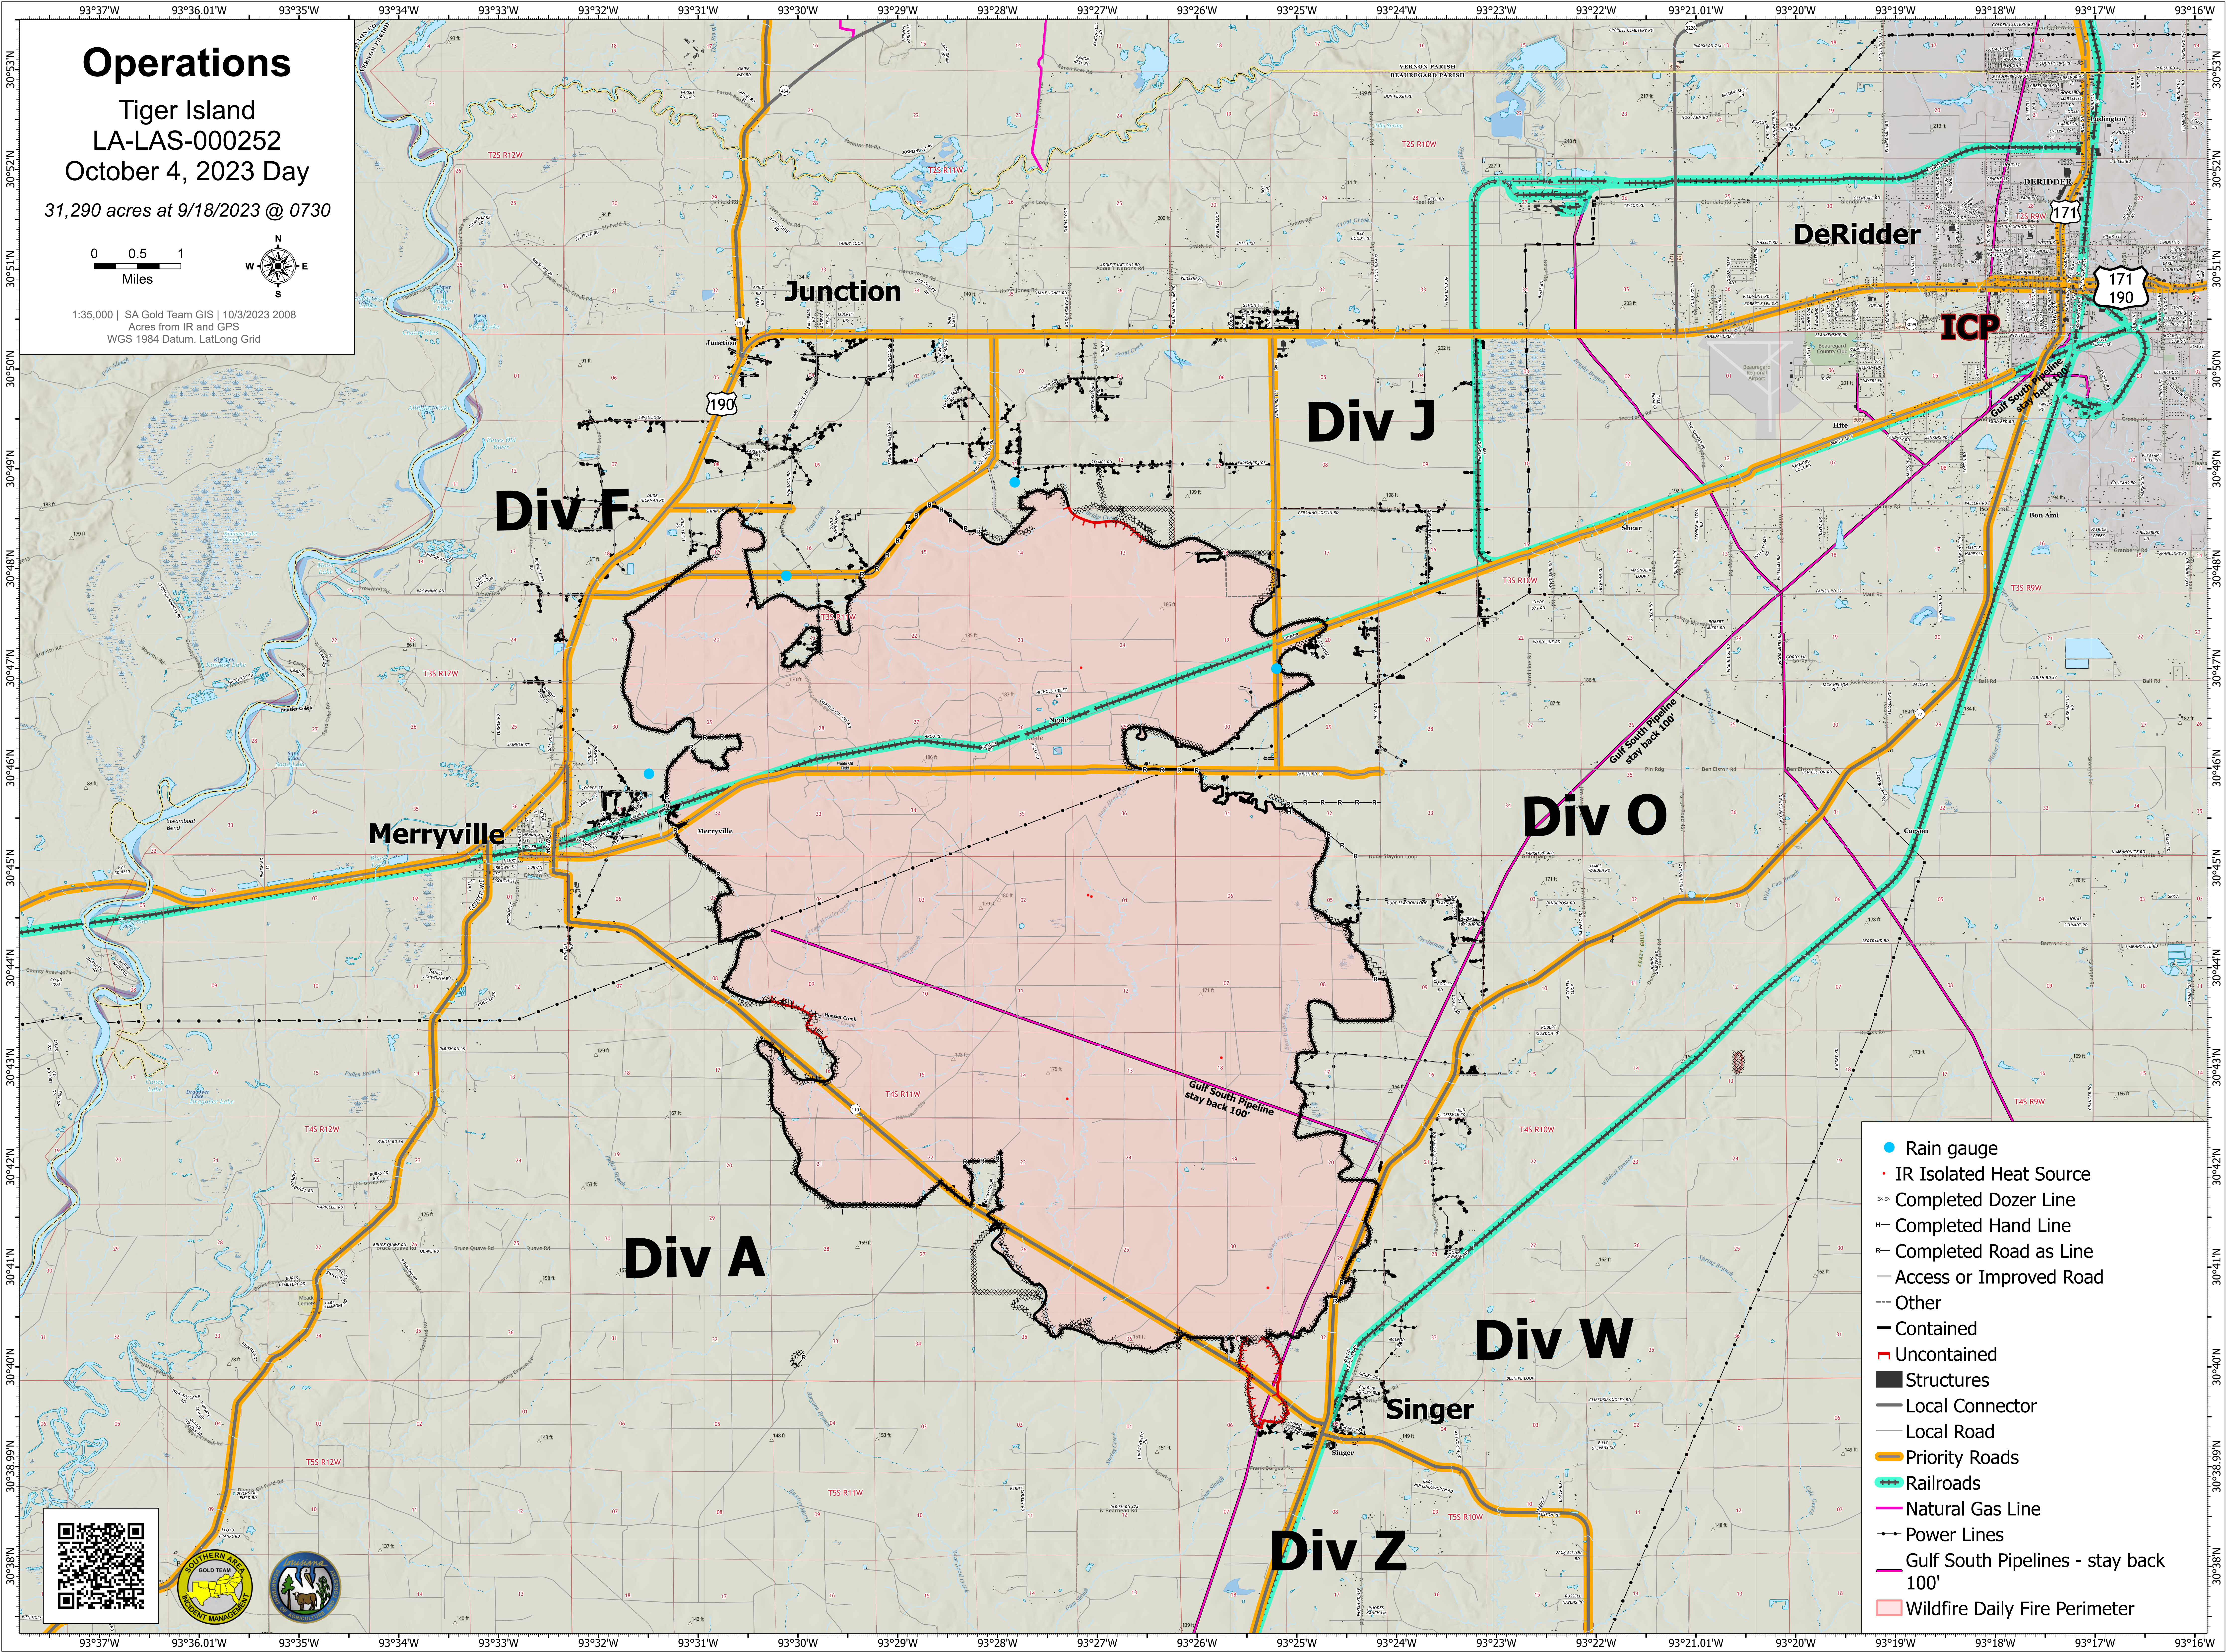

Operations

Tiger Island
LA-LAS-000252
October 4, 2023 Day

31,290 acres at 9/18/2023 @ 0730

1:35,000 | SA Gold Team GIS | 10/3/2023 2008
Acres from IR and GPS
WGS 1984 Datum, LatLong Grid

- Rain gauge
- IR Isolated Heat Source
- Completed Dozer Line
- Completed Hand Line
- Completed Road as Line
- Access or Improved Road
- Other
- Contained
- Uncontained
- Structures
- Local Connector
- Local Road
- Priority Roads
- Railroads
- Natural Gas Line
- Power Lines
- Gulf South Pipelines - stay back 100'
- Wildfire Daily Fire Perimeter