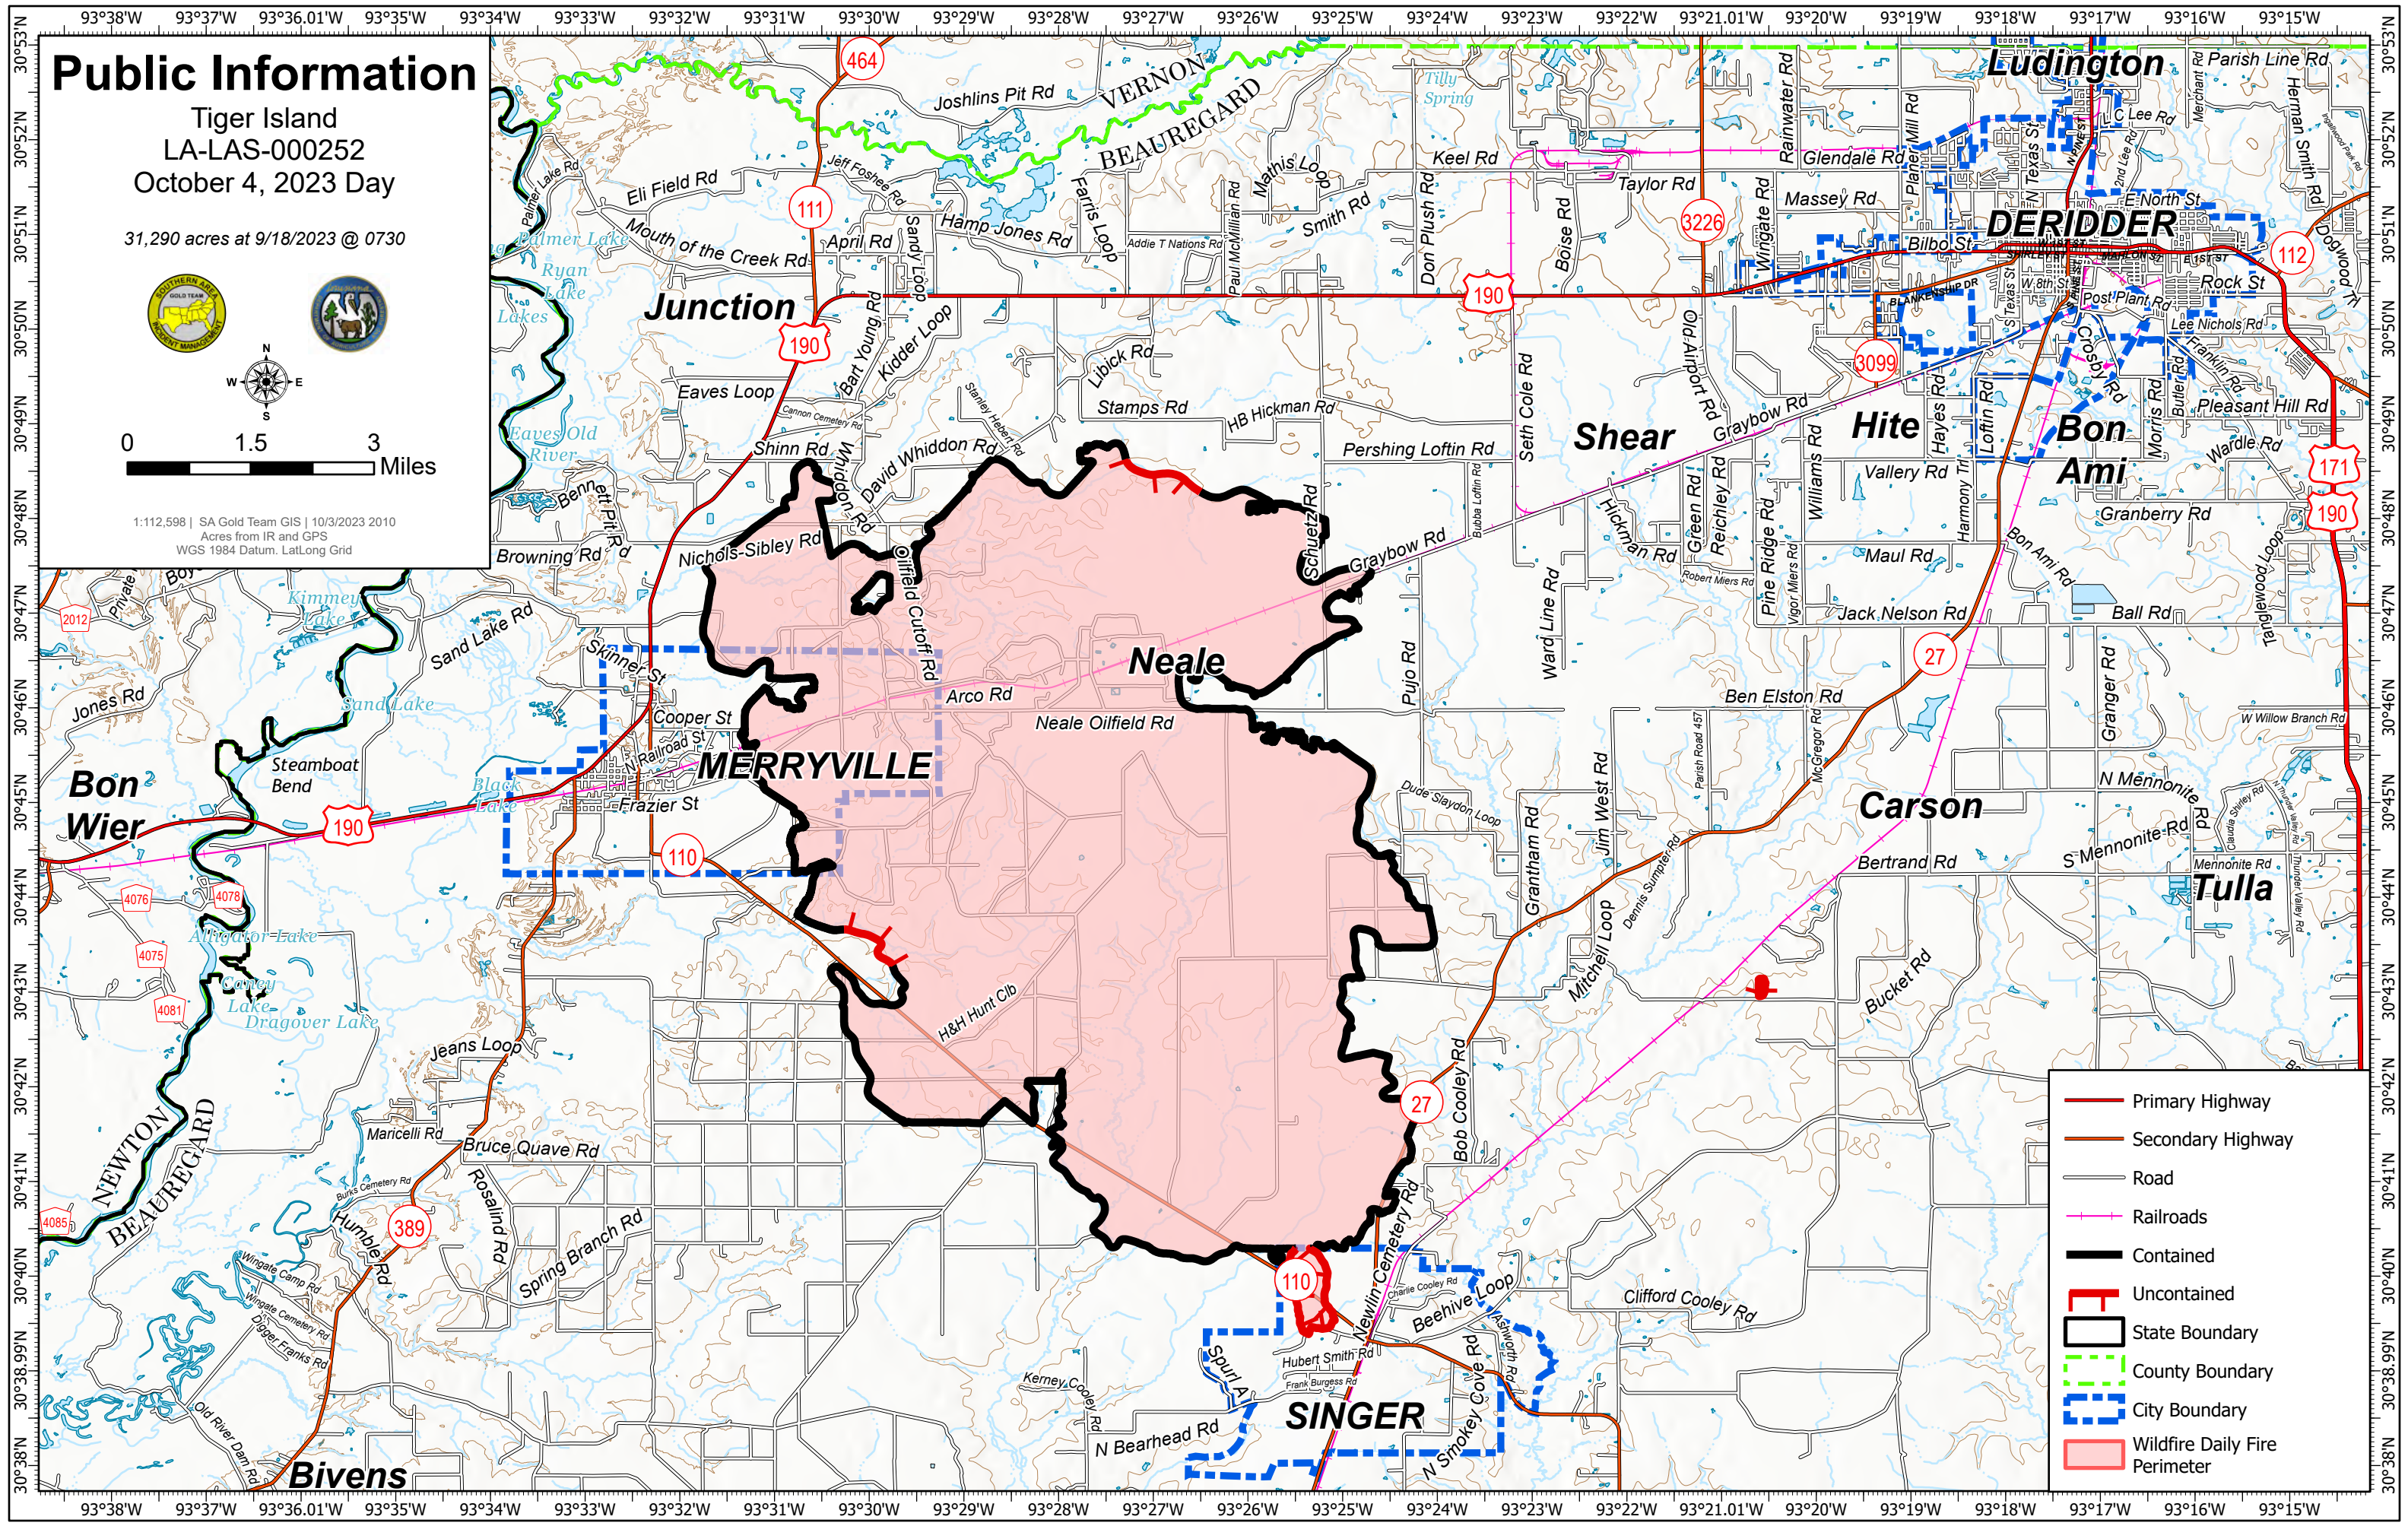

# Public Information

Tiger Island  
LA-LAS-000252  
October 4, 2023 Day

31,290 acres at 9/18/2023 @ 0730

0 1.5 3 Miles

1:112,598 | SA Gold Team GIS | 10/3/2023 2010  
Acres from IR and GPS  
WGS 1984 Datum, Lat/Long Grid

- Primary Highway
- Secondary Highway
- Road
- Railroads
- Contained
- Uncontained
- State Boundary
- County Boundary
- City Boundary
- Wildfire Daily Fire Perimeter