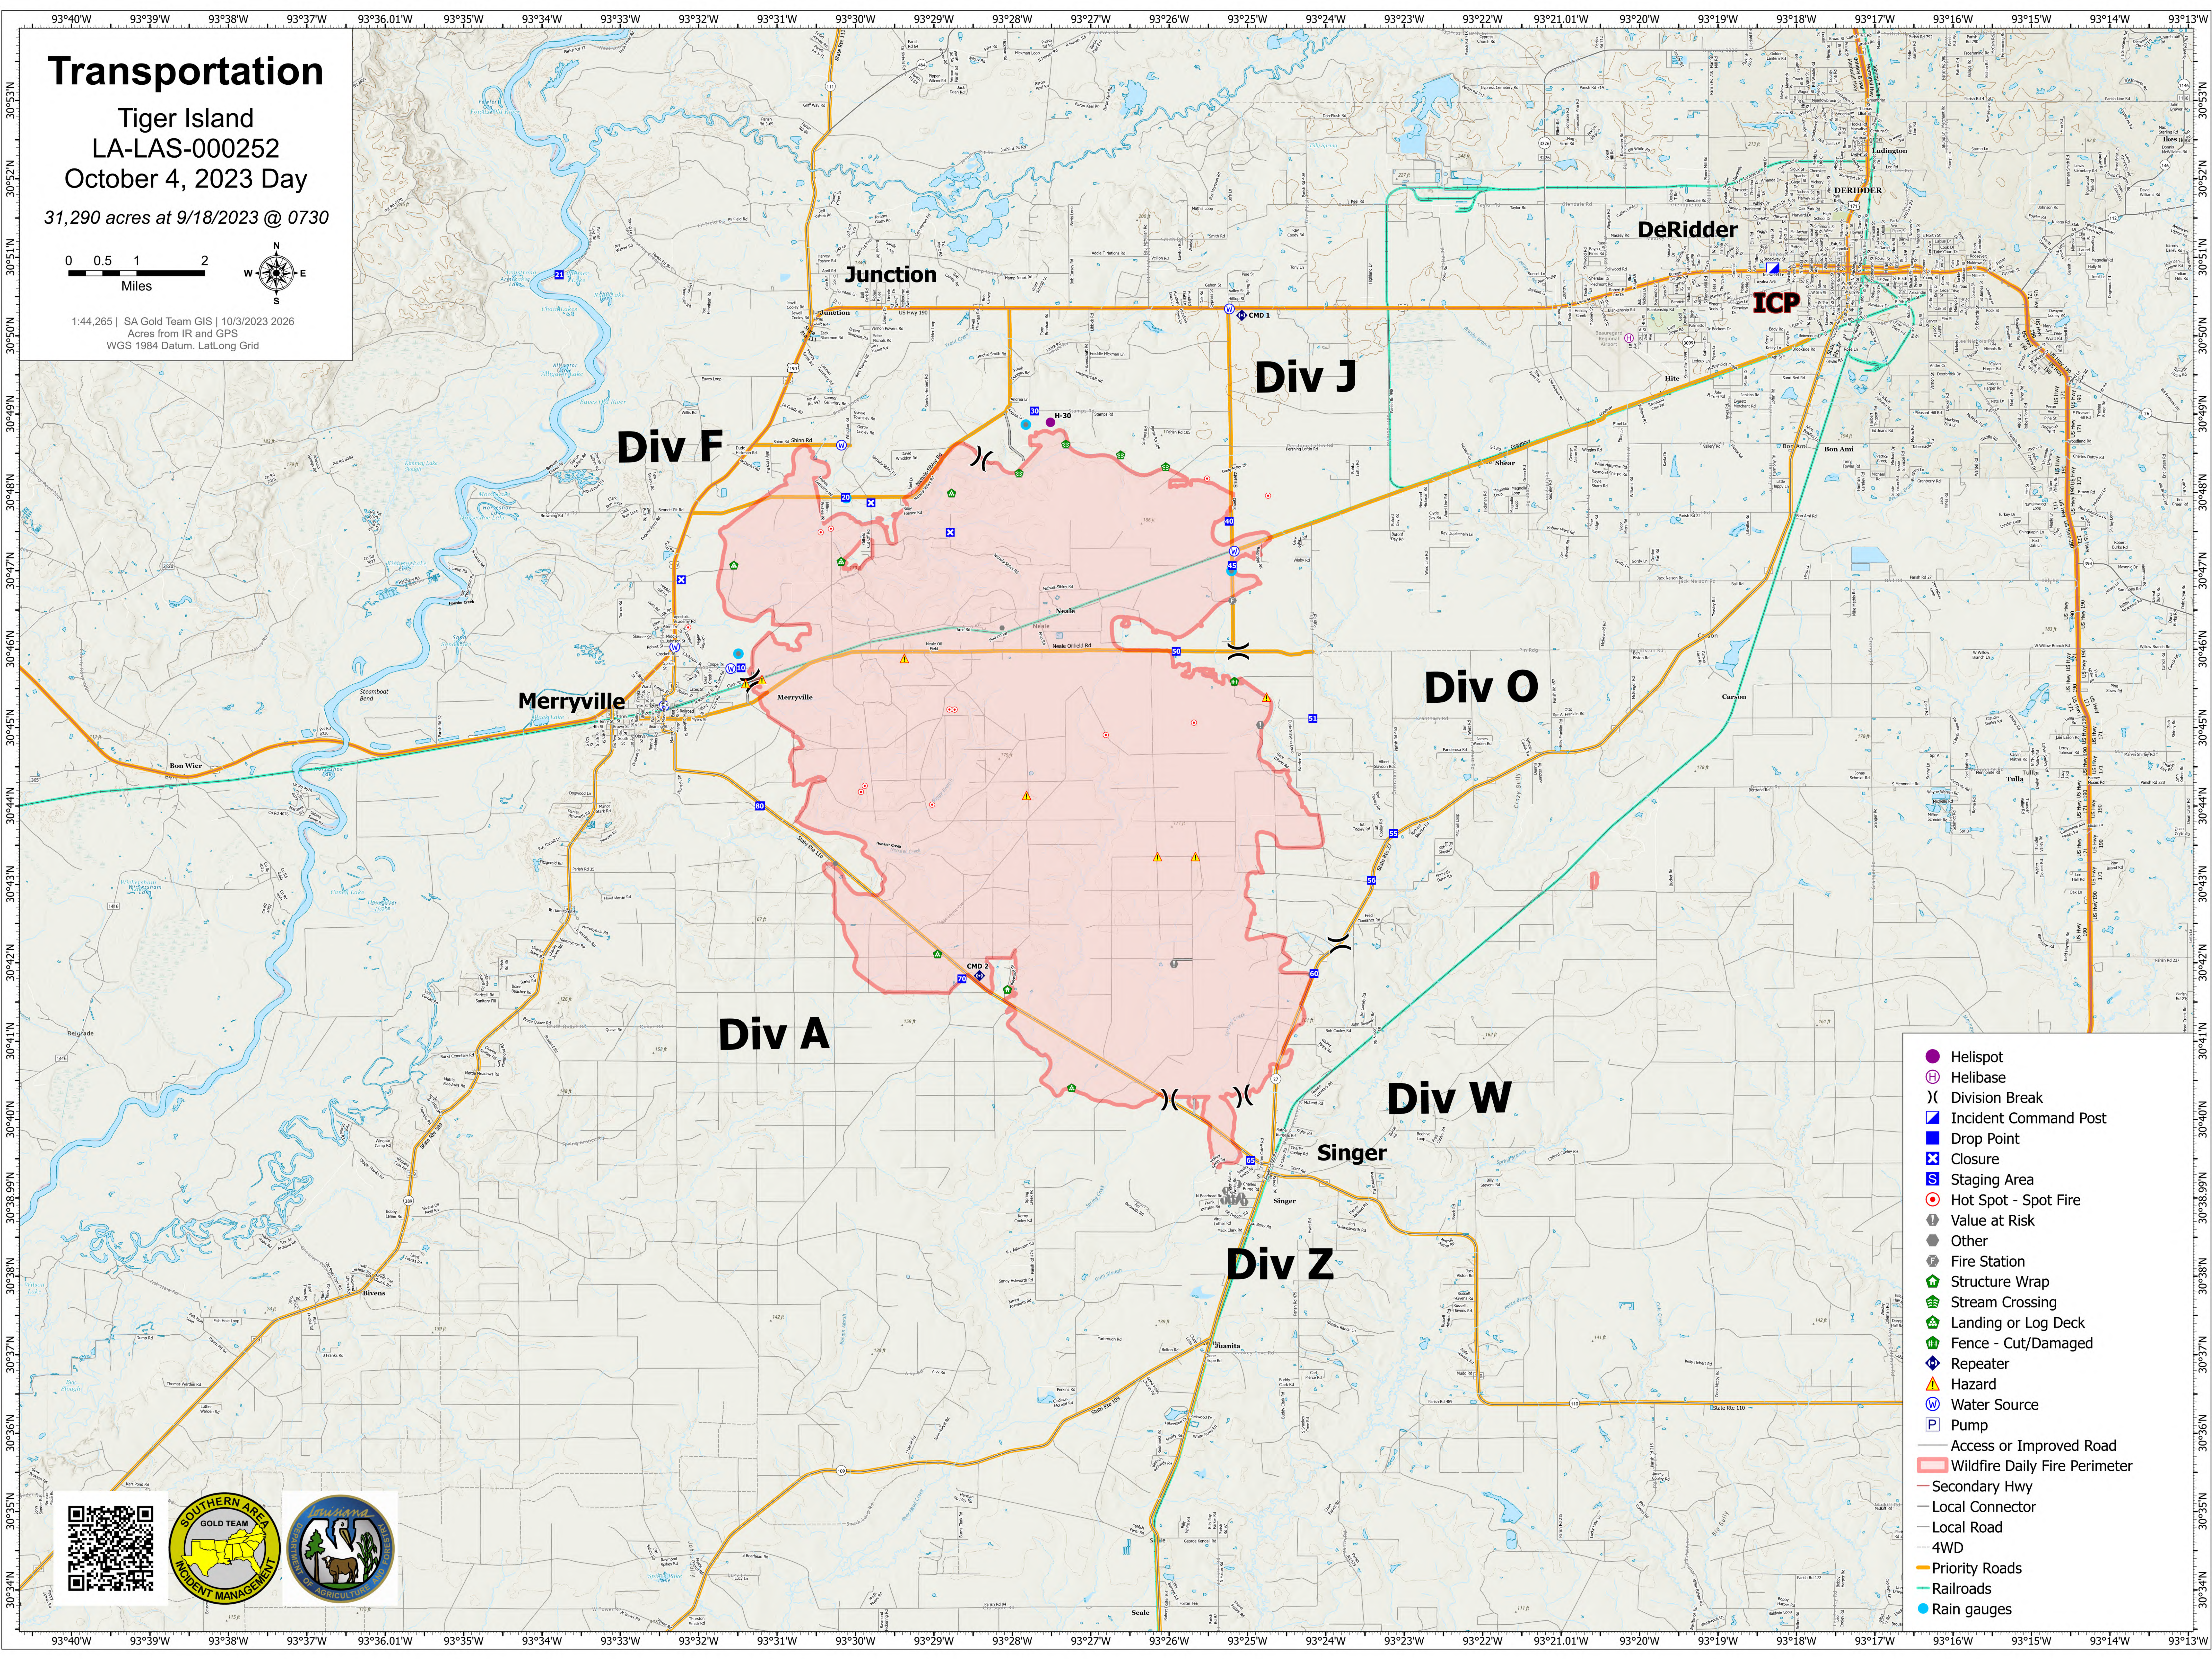

Transportation

Tiger Island
LA-LAS-000252
October 4, 2023 Day
31,290 acres at 9/18/2023 @ 0730

1:44,265 | SA Gold Team GIS | 10/3/2023 2026
Acres from IR and GPS
WGS 1984 Datum, Lat/Long Grid

- Helispot
- ⊕ Helibase
-) Division Break
- ▣ Incident Command Post
- Drop Point
- ⊗ Closure
- Ⓢ Staging Area
- ⦿ Hot Spot - Spot Fire
- ⦿ Value at Risk
- ⦿ Other
- ⦿ Fire Station
- ⦿ Structure Wrap
- ⦿ Stream Crossing
- ⦿ Landing or Log Deck
- ⦿ Fence - Cut/Damaged
- ⦿ Repeater
- ⚠ Hazard
- ⦿ Water Source
- ⦿ Pump
- Access or Improved Road
- Wildfire Daily Fire Perimeter
- Secondary Hwy
- Local Connector
- Local Road
- 4WD
- Priority Roads
- Railroads
- Rain gauges