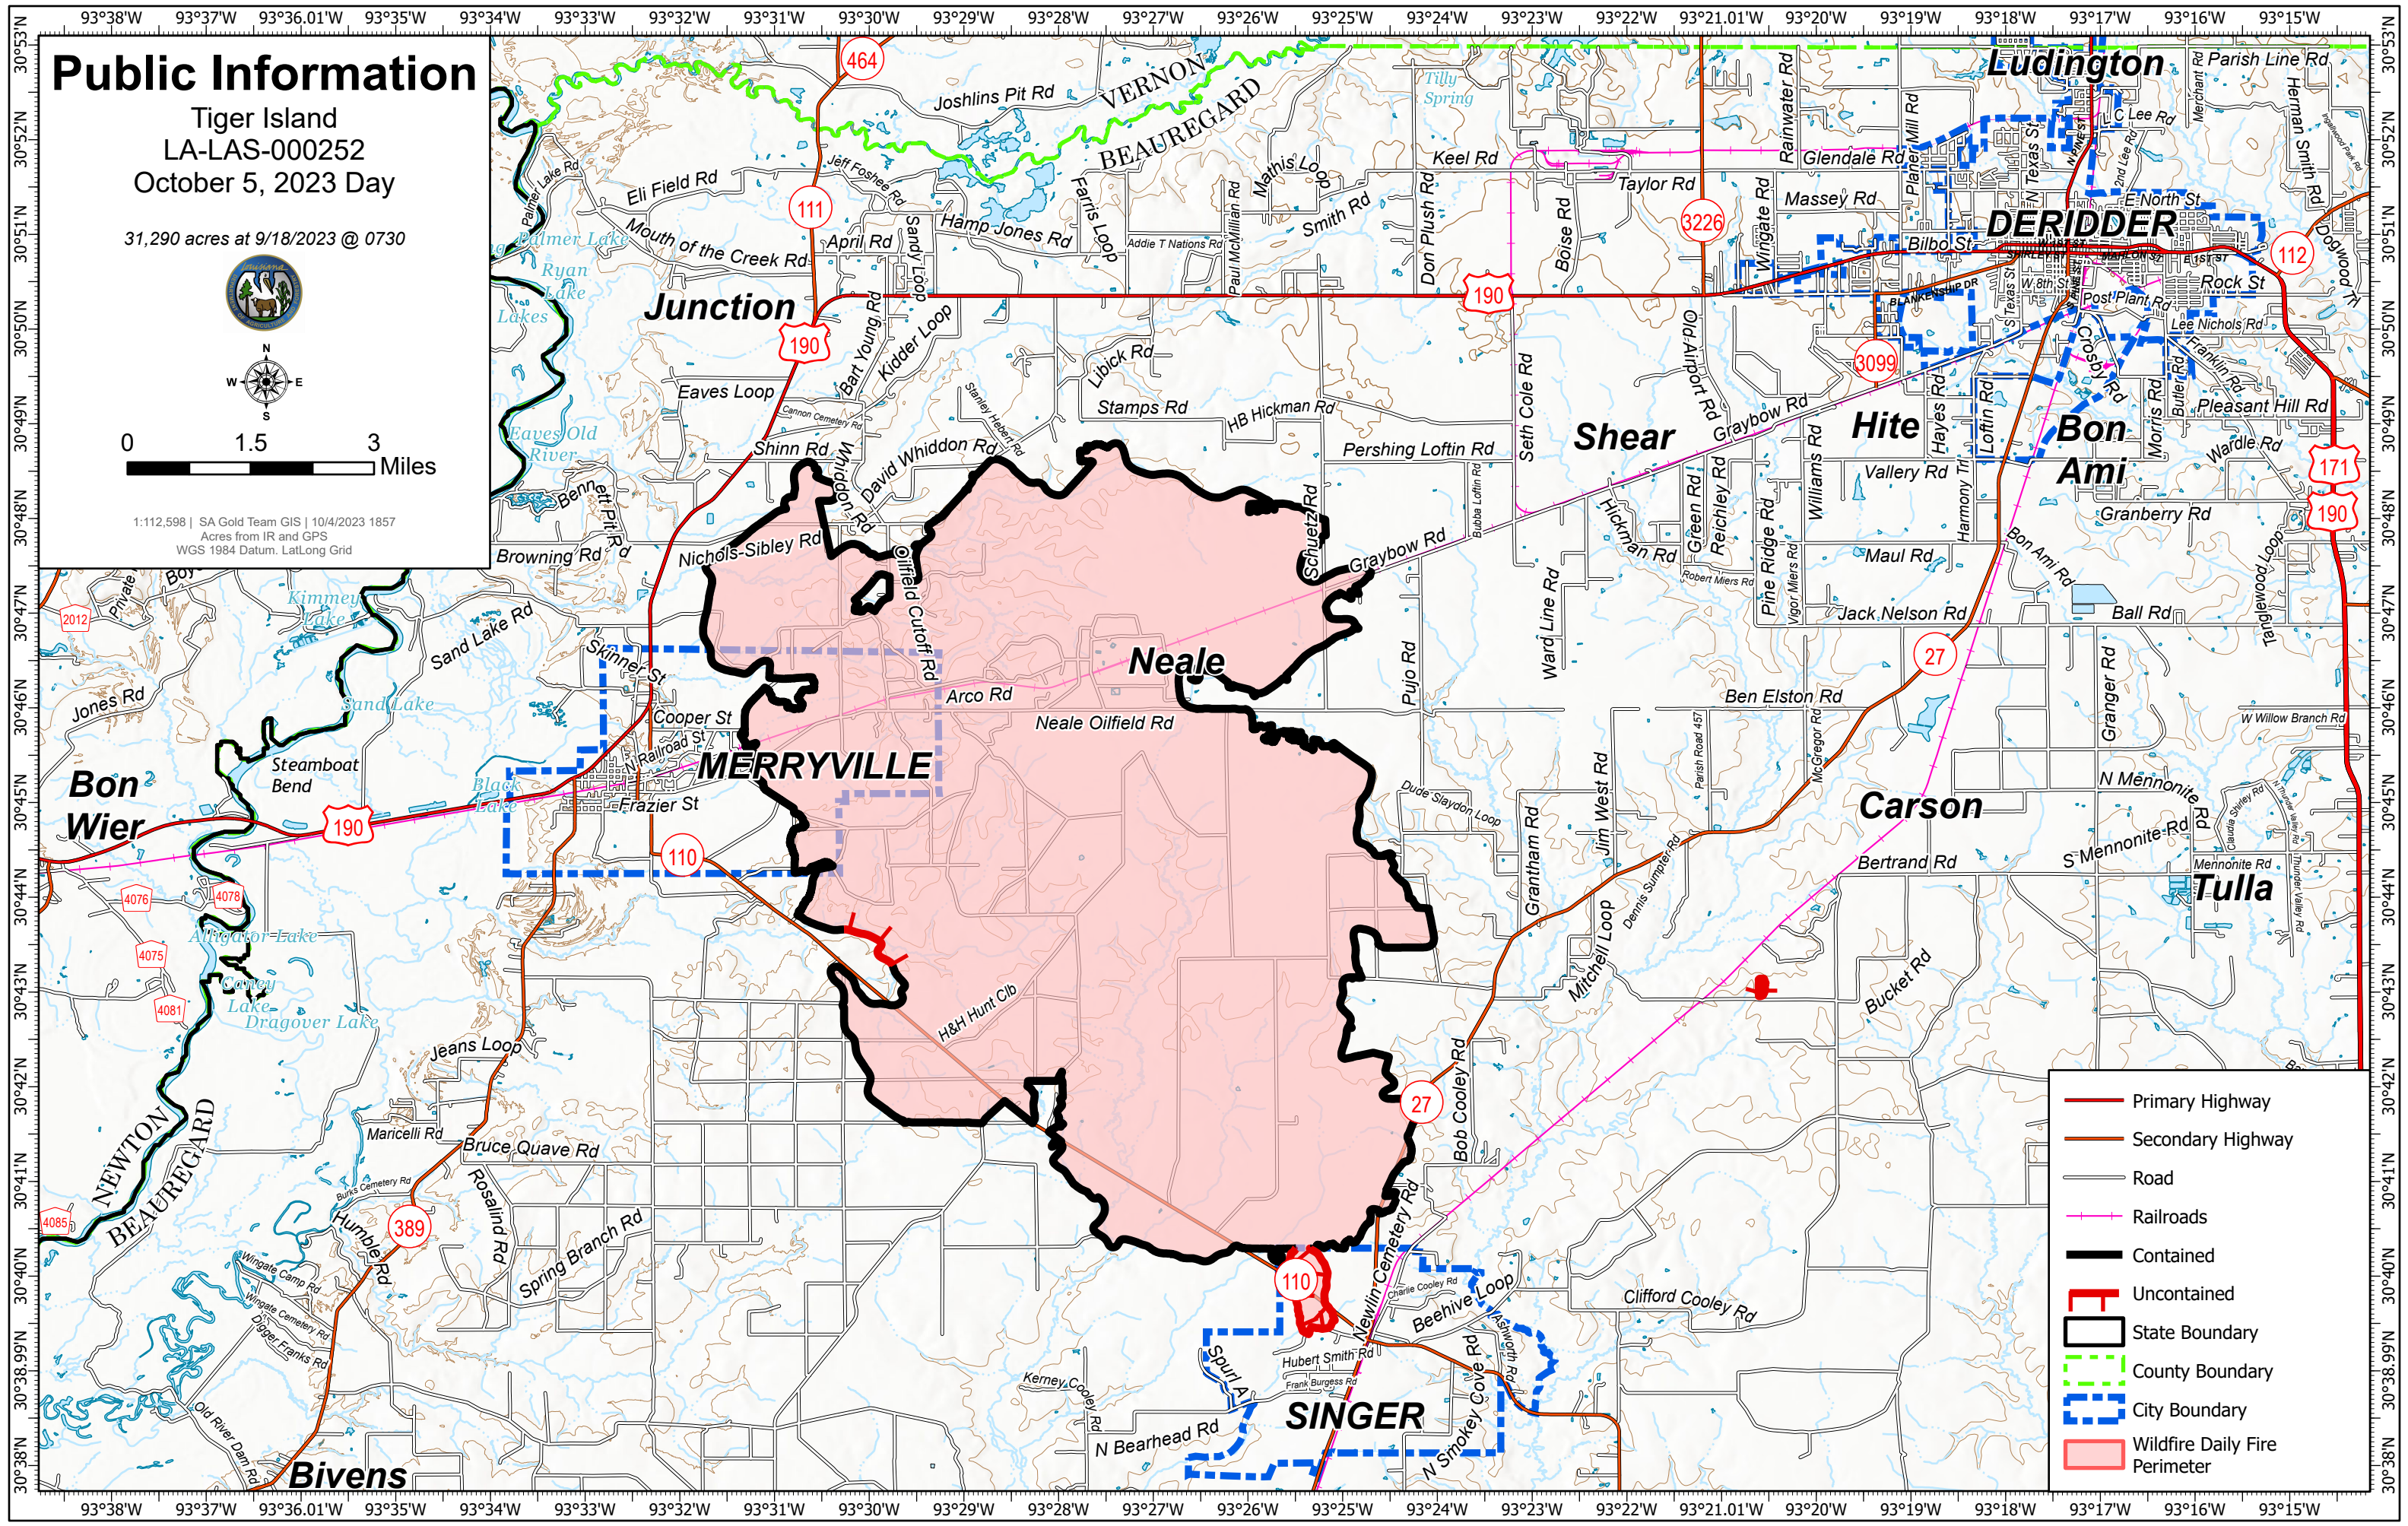

Public Information

Tiger Island
LA-LAS-000252
October 5, 2023 Day

31,290 acres at 9/18/2023 @ 0730

0 1.5 3 Miles

1:112,598 | SA Gold Team GIS | 10/4/2023 1857
Acres from IR and GPS
WGS 1984 Datum, Lat/Long Grid

- Primary Highway
- Secondary Highway
- Road
- Railroads
- Contained
- Uncontained
- State Boundary
- County Boundary
- City Boundary
- Wildfire Daily Fire Perimeter