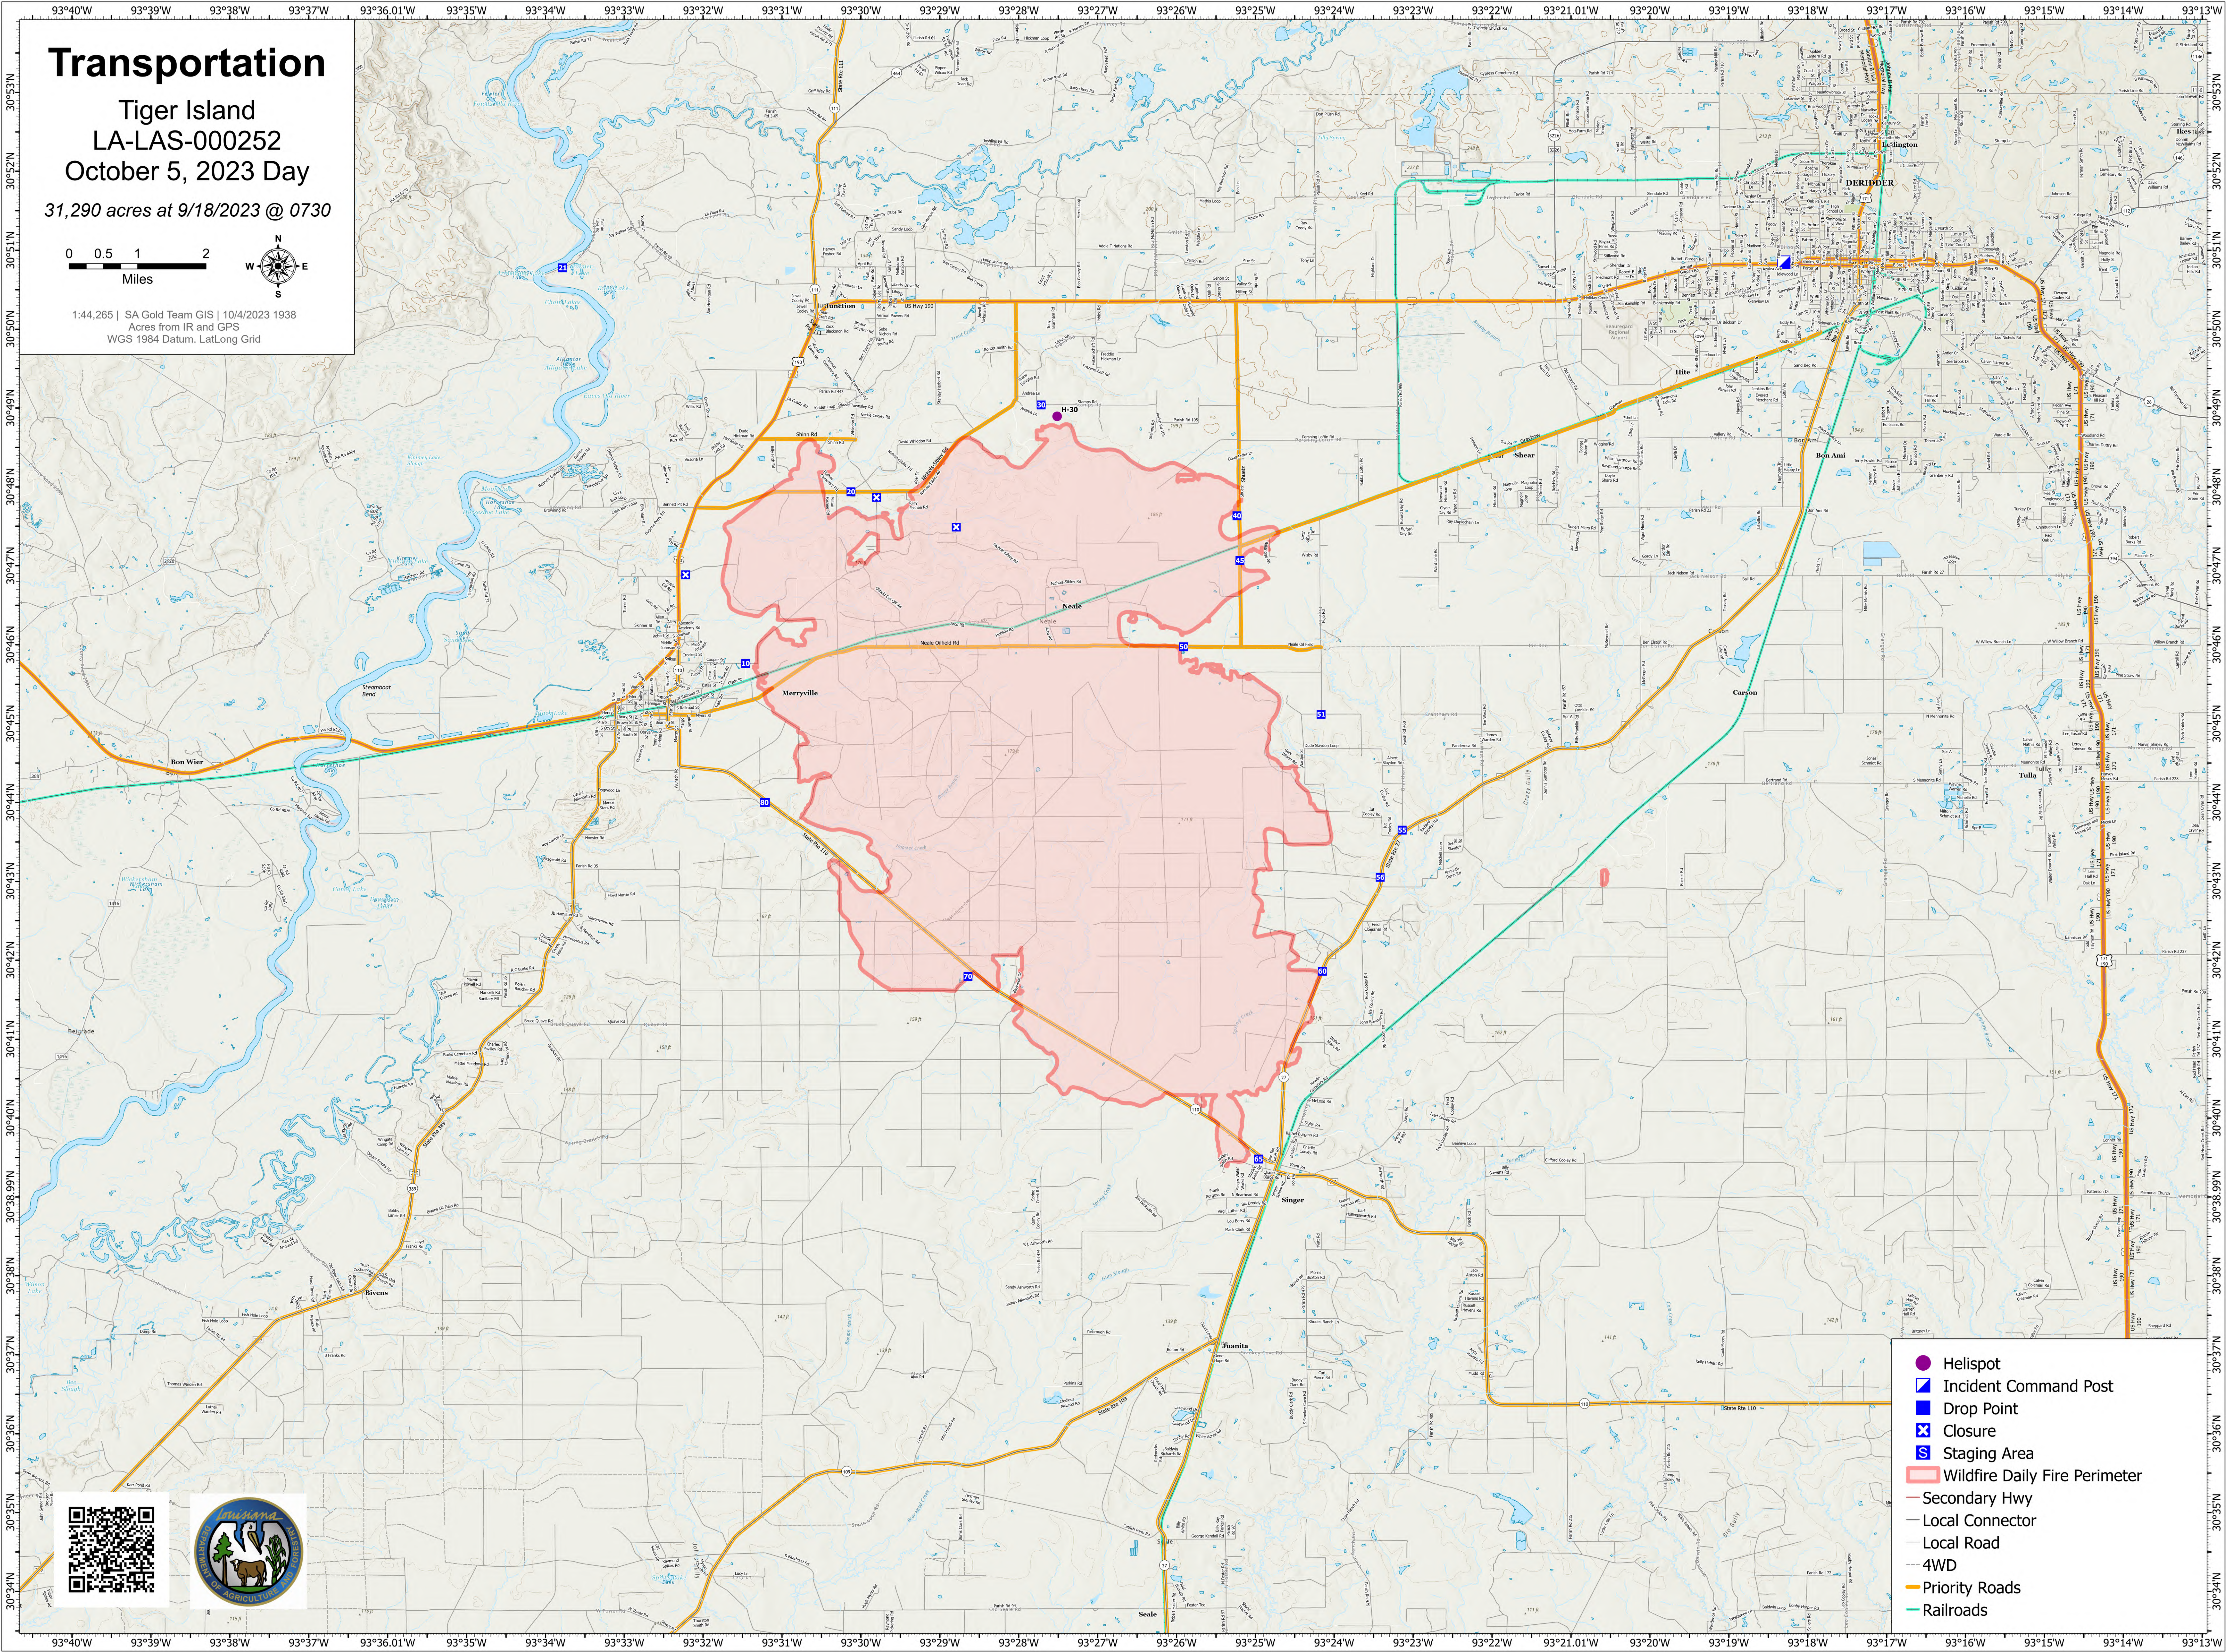

Transportation

Tiger Island
LA-LAS-000252
October 5, 2023 Day
31,290 acres at 9/18/2023 @ 0730

1:44,265 | SA Gold Team GIS | 10/4/2023 1938
Acres from IR and GPS
WGS 1984 Datum, Lat/Long Grid

- Helispot
- Incident Command Post
- Drop Point
- Closure
- Staging Area
- Wildfire Daily Fire Perimeter
- Secondary Hwy
- Local Connector
- Local Road
- 4WD
- Priority Roads
- Railroads