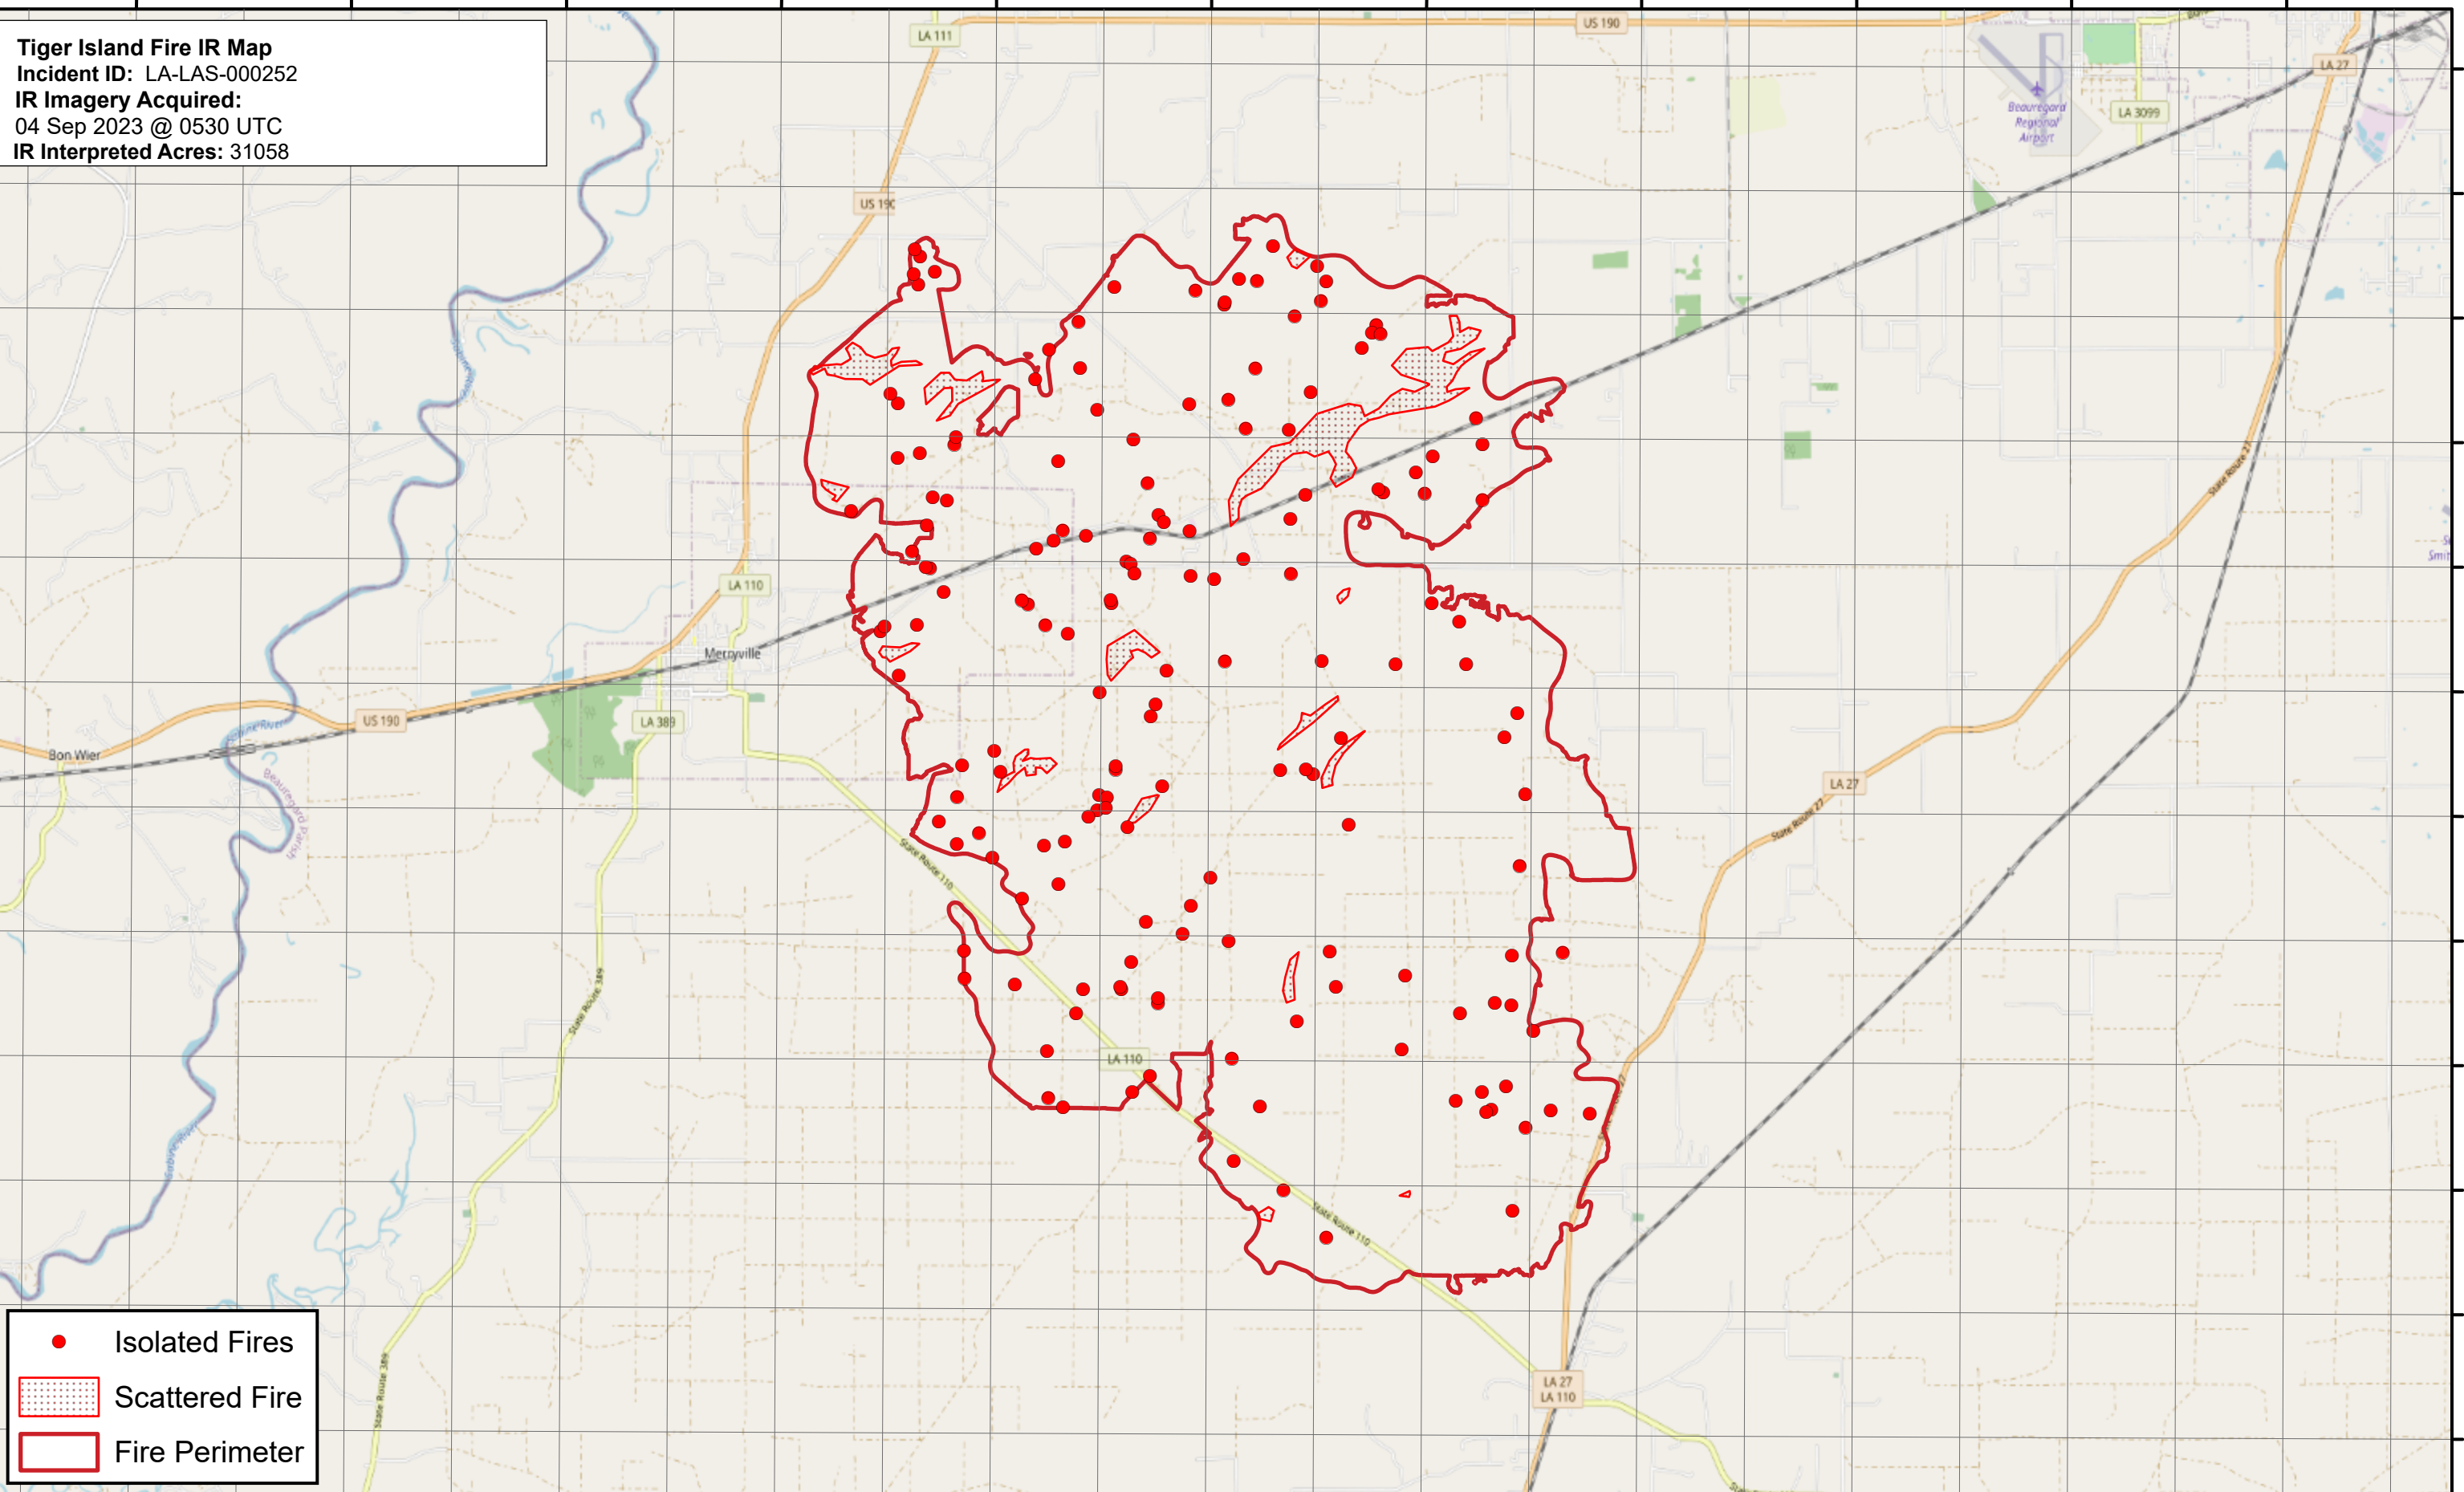

**Tiger Island Fire IR Map**  
Incident ID: LA-LAS-000252  
IR Imagery Acquired:  
04 Sep 2023 @ 0530 UTC  
IR Interpreted Acres: 31058

- Isolated Fires
- Scattered Fire
- Fire Perimeter