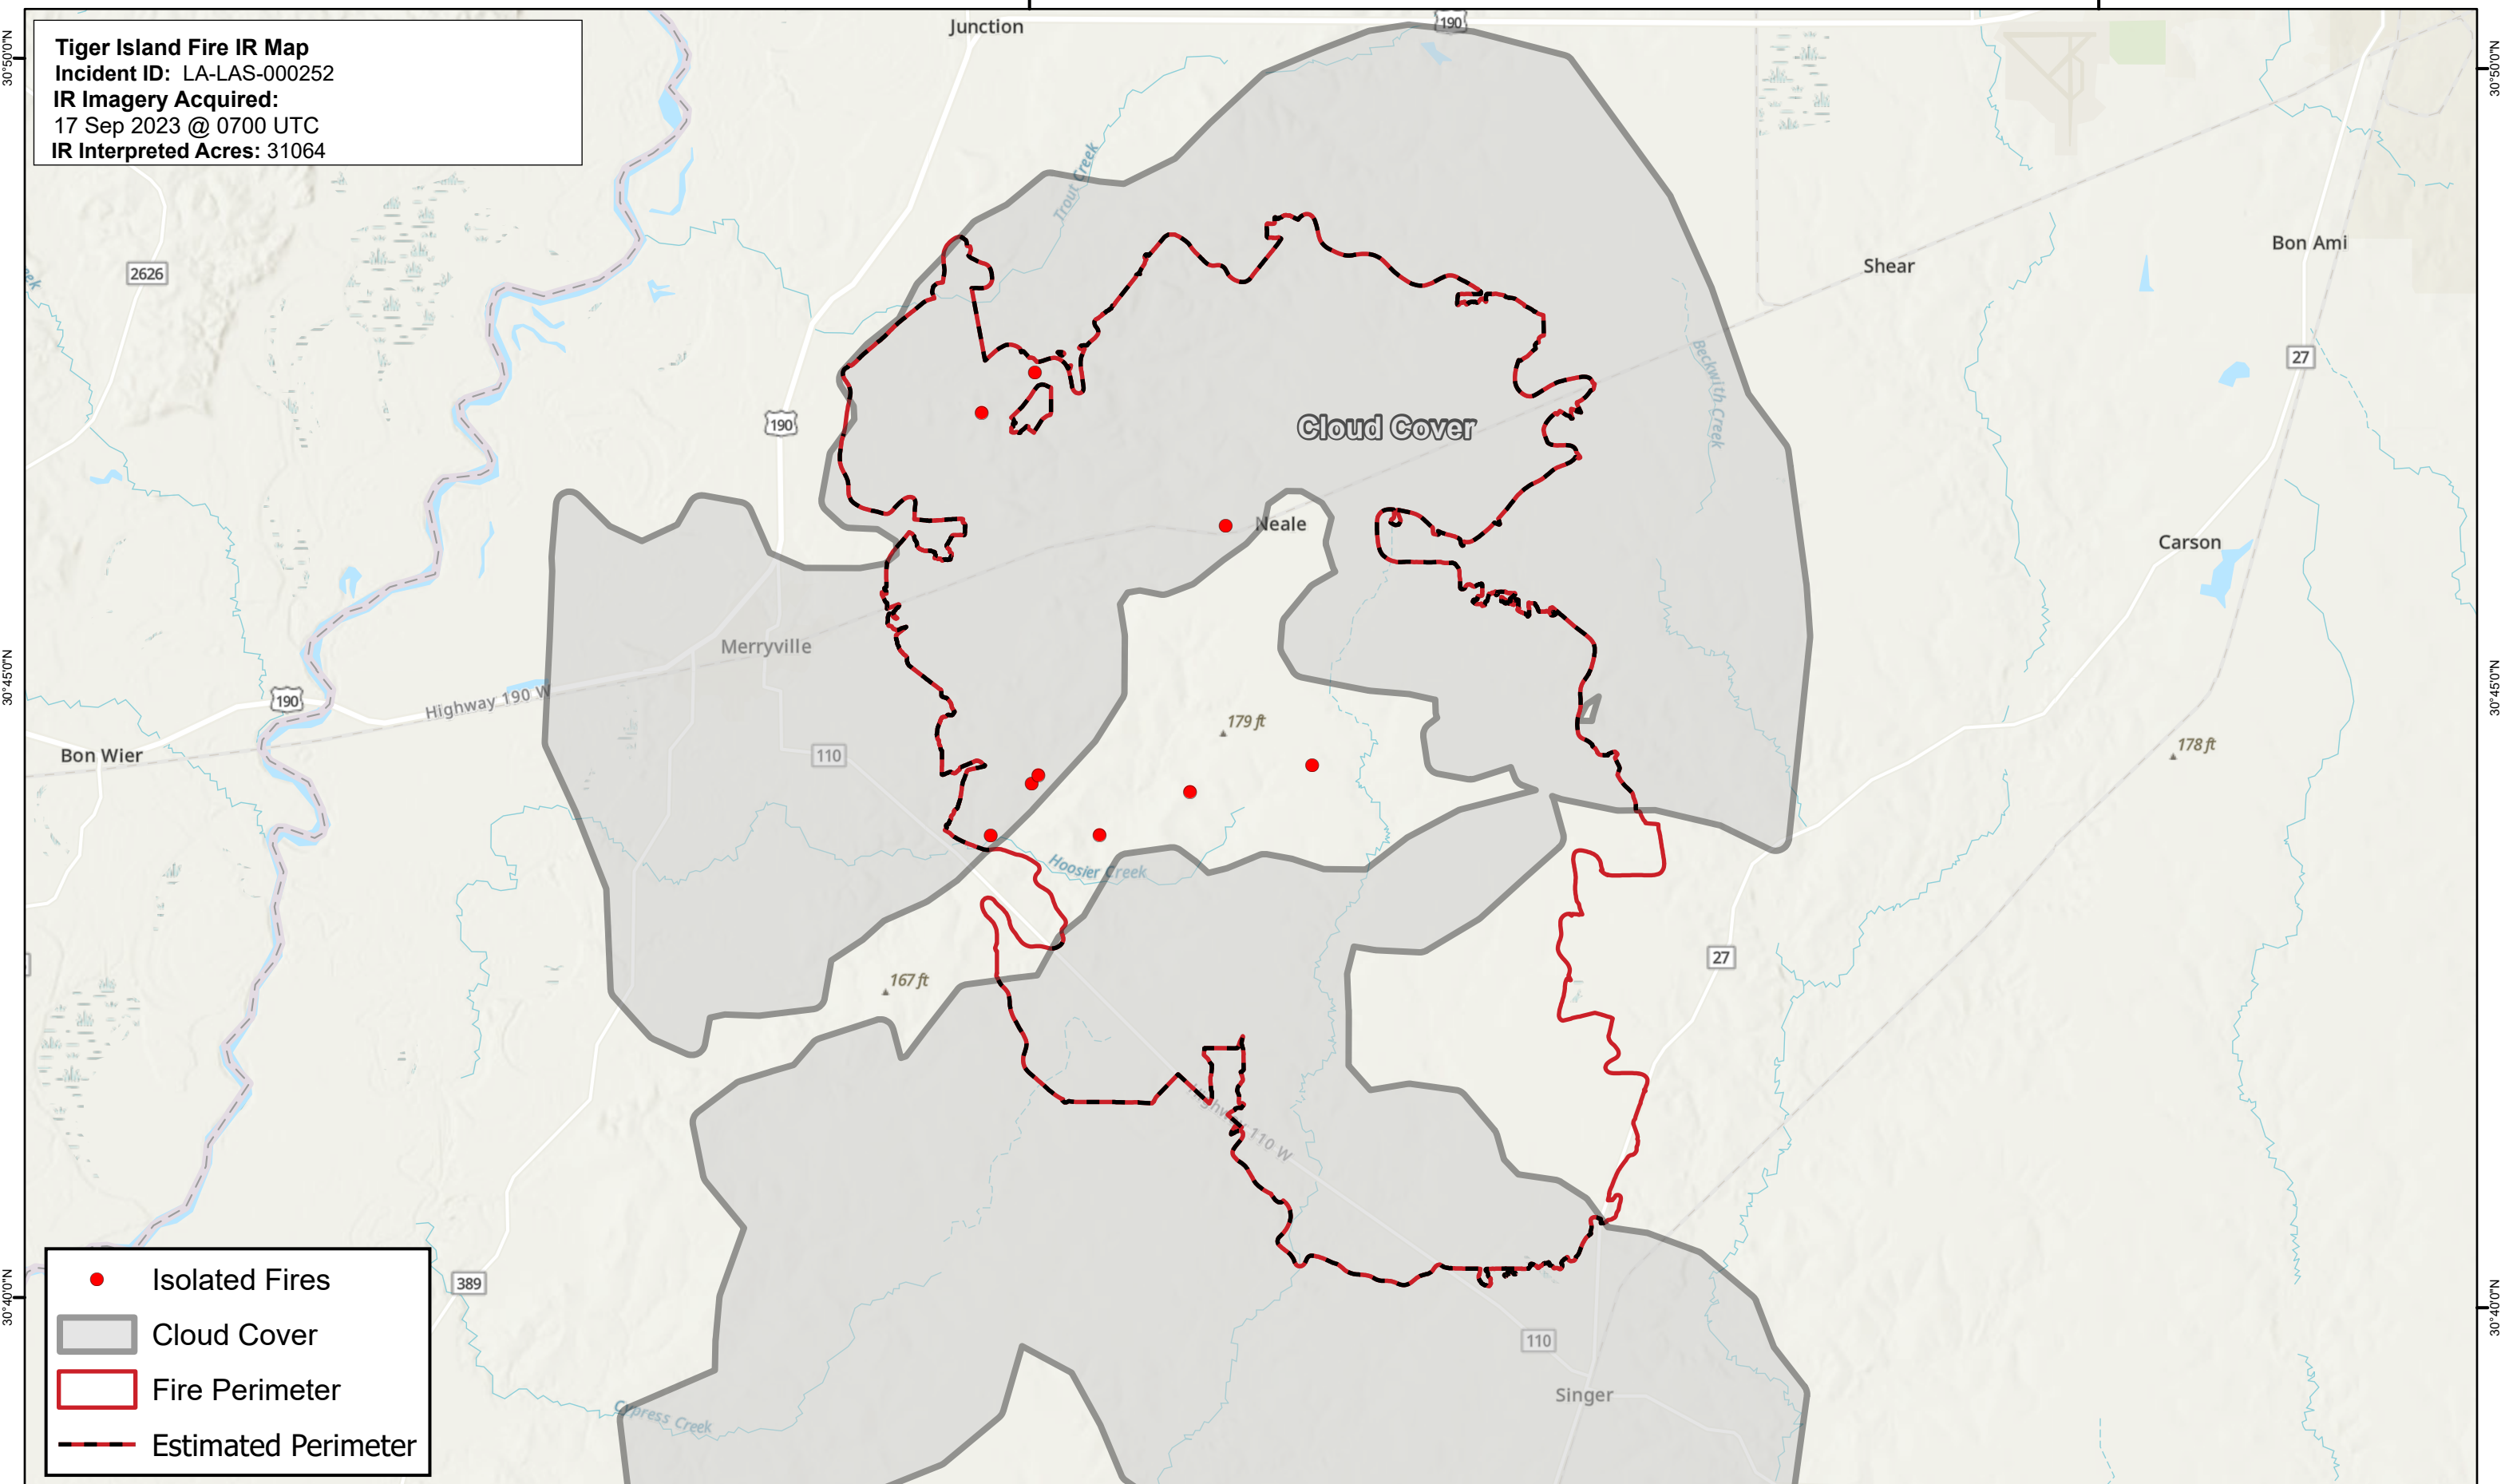

**Tiger Island Fire IR Map**  
Incident ID: LA-LAS-000252  
IR Imagery Acquired:  
17 Sep 2023 @ 0700 UTC  
IR Interpreted Acres: 31064

- Isolated Fires
- Cloud Cover
- ▭ Fire Perimeter
- Estimated Perimeter