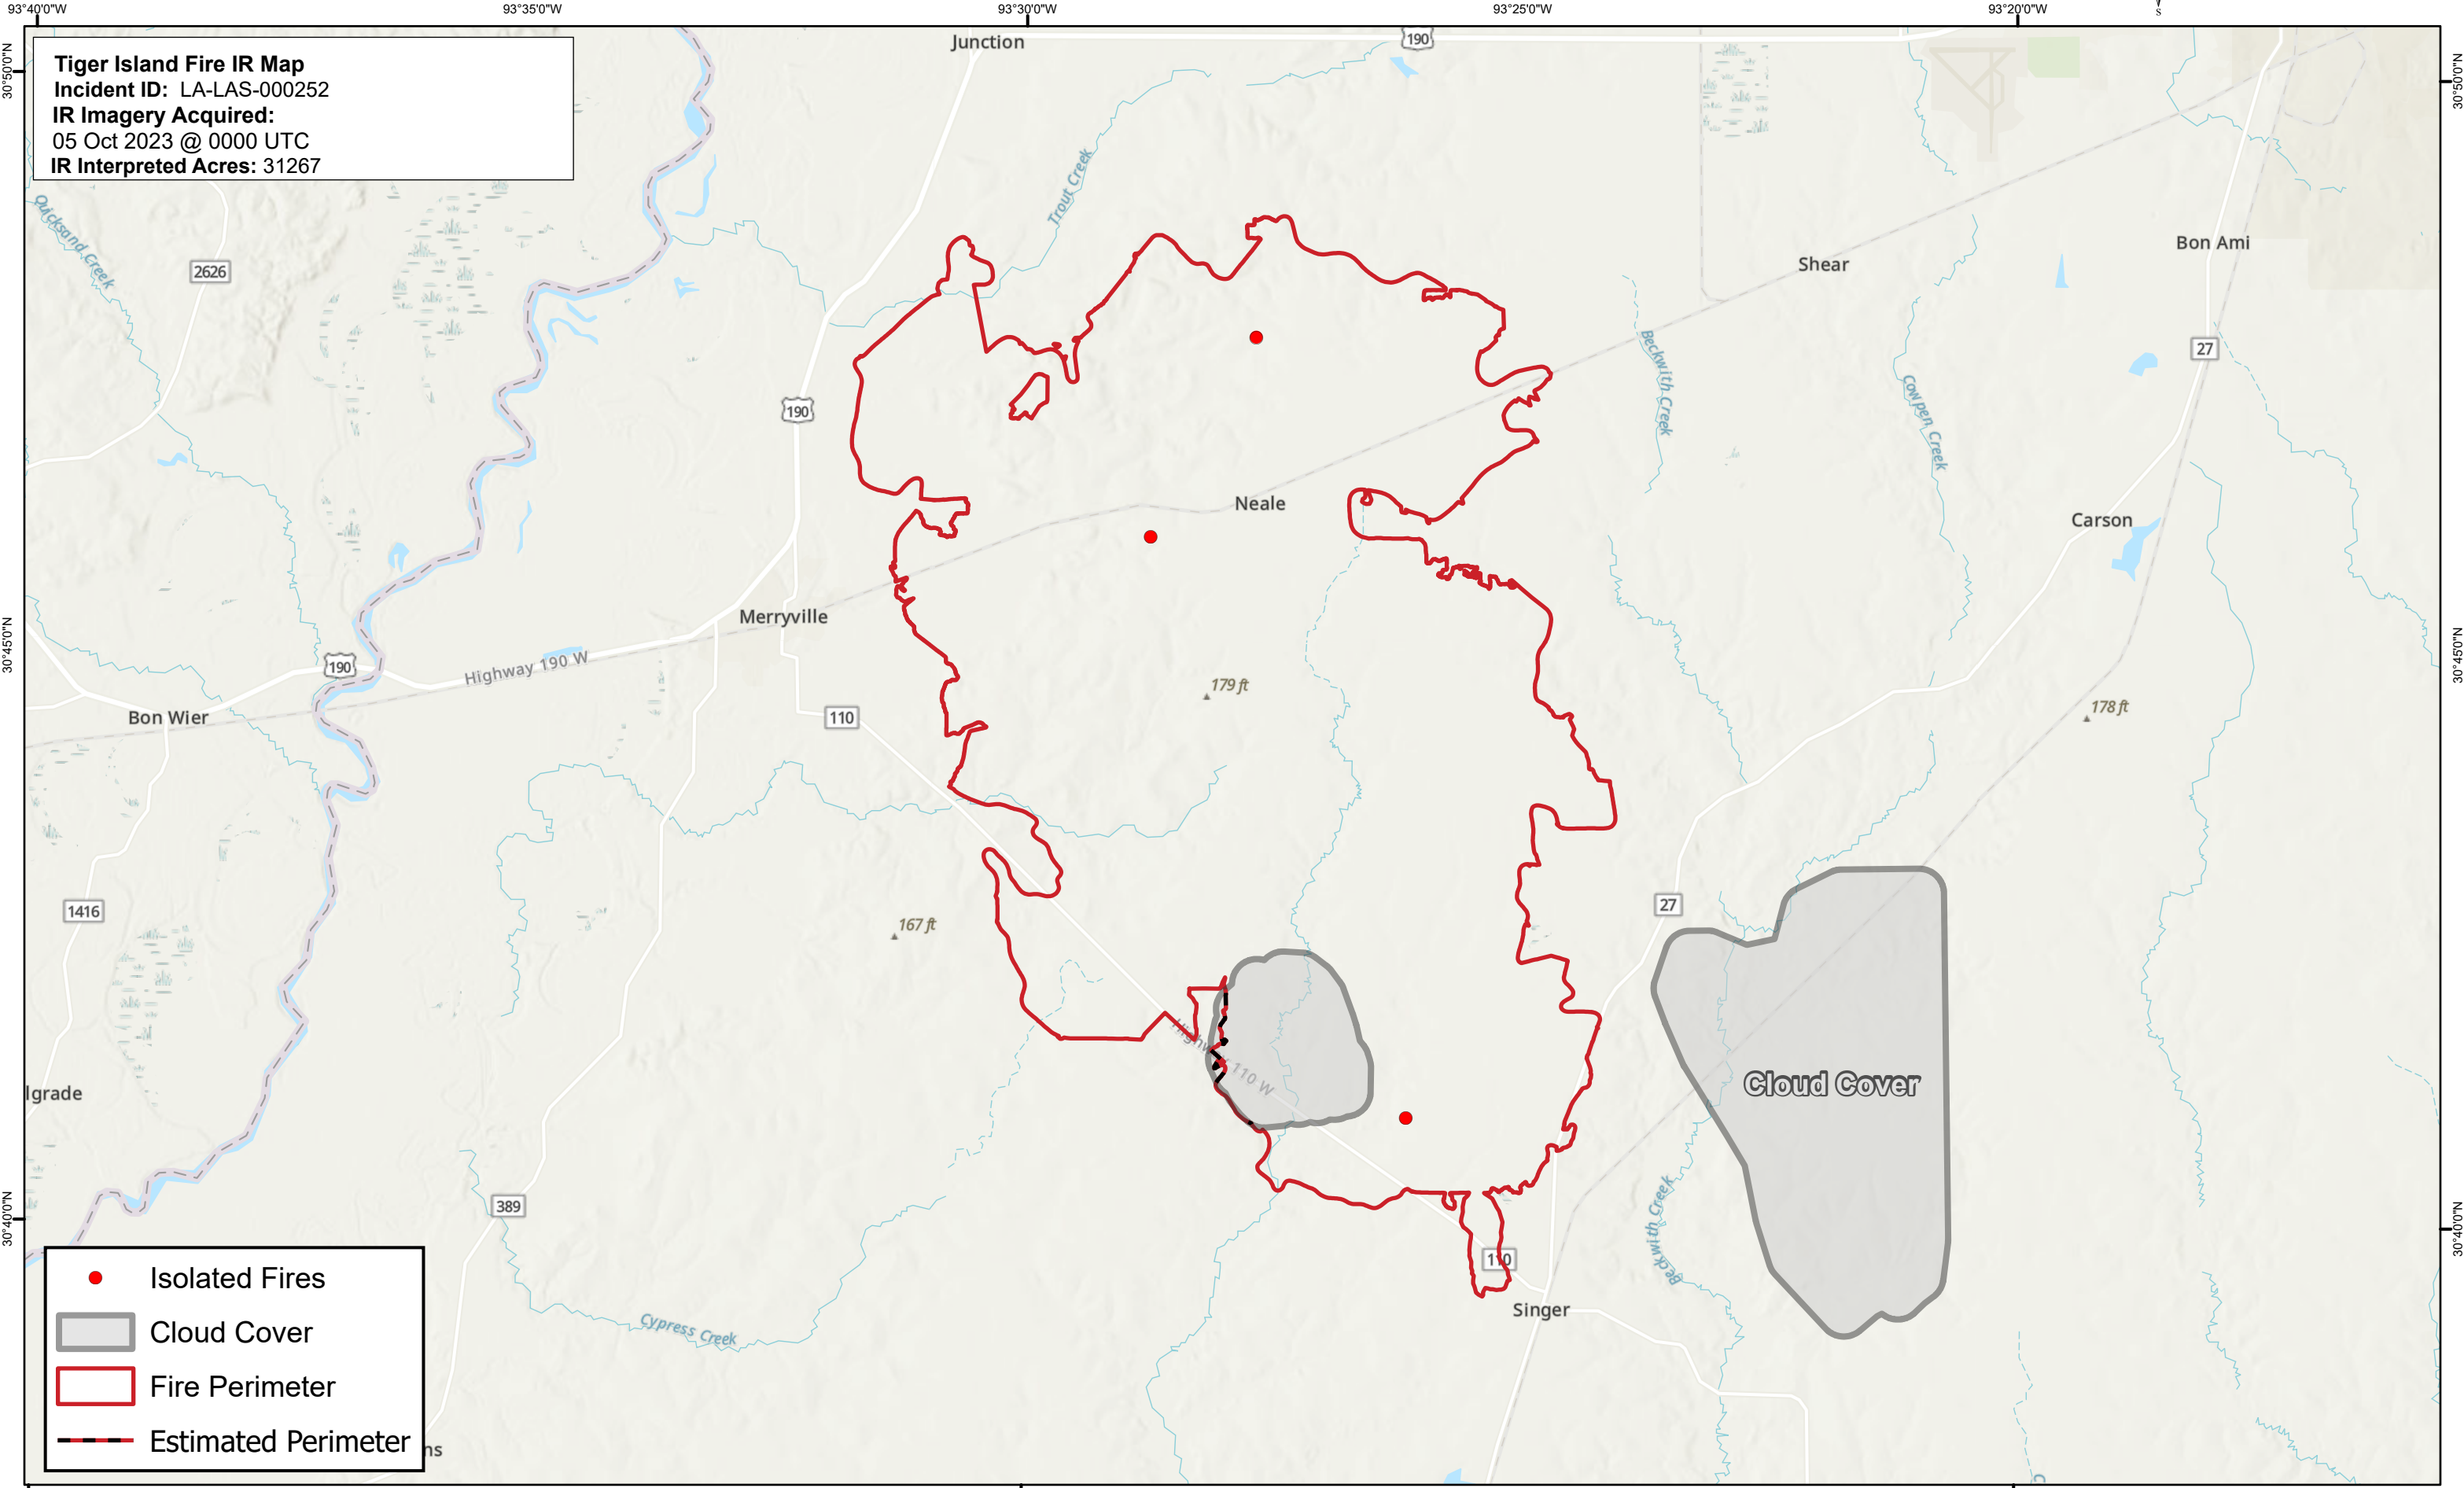

Tiger Island Fire IR Map
Incident ID: LA-LAS-000252
IR Imagery Acquired:
05 Oct 2023 @ 0000 UTC
IR Interpreted Acres: 31267

- Isolated Fires
- Cloud Cover
- ▭ Fire Perimeter
- ▬ Estimated Perimeter