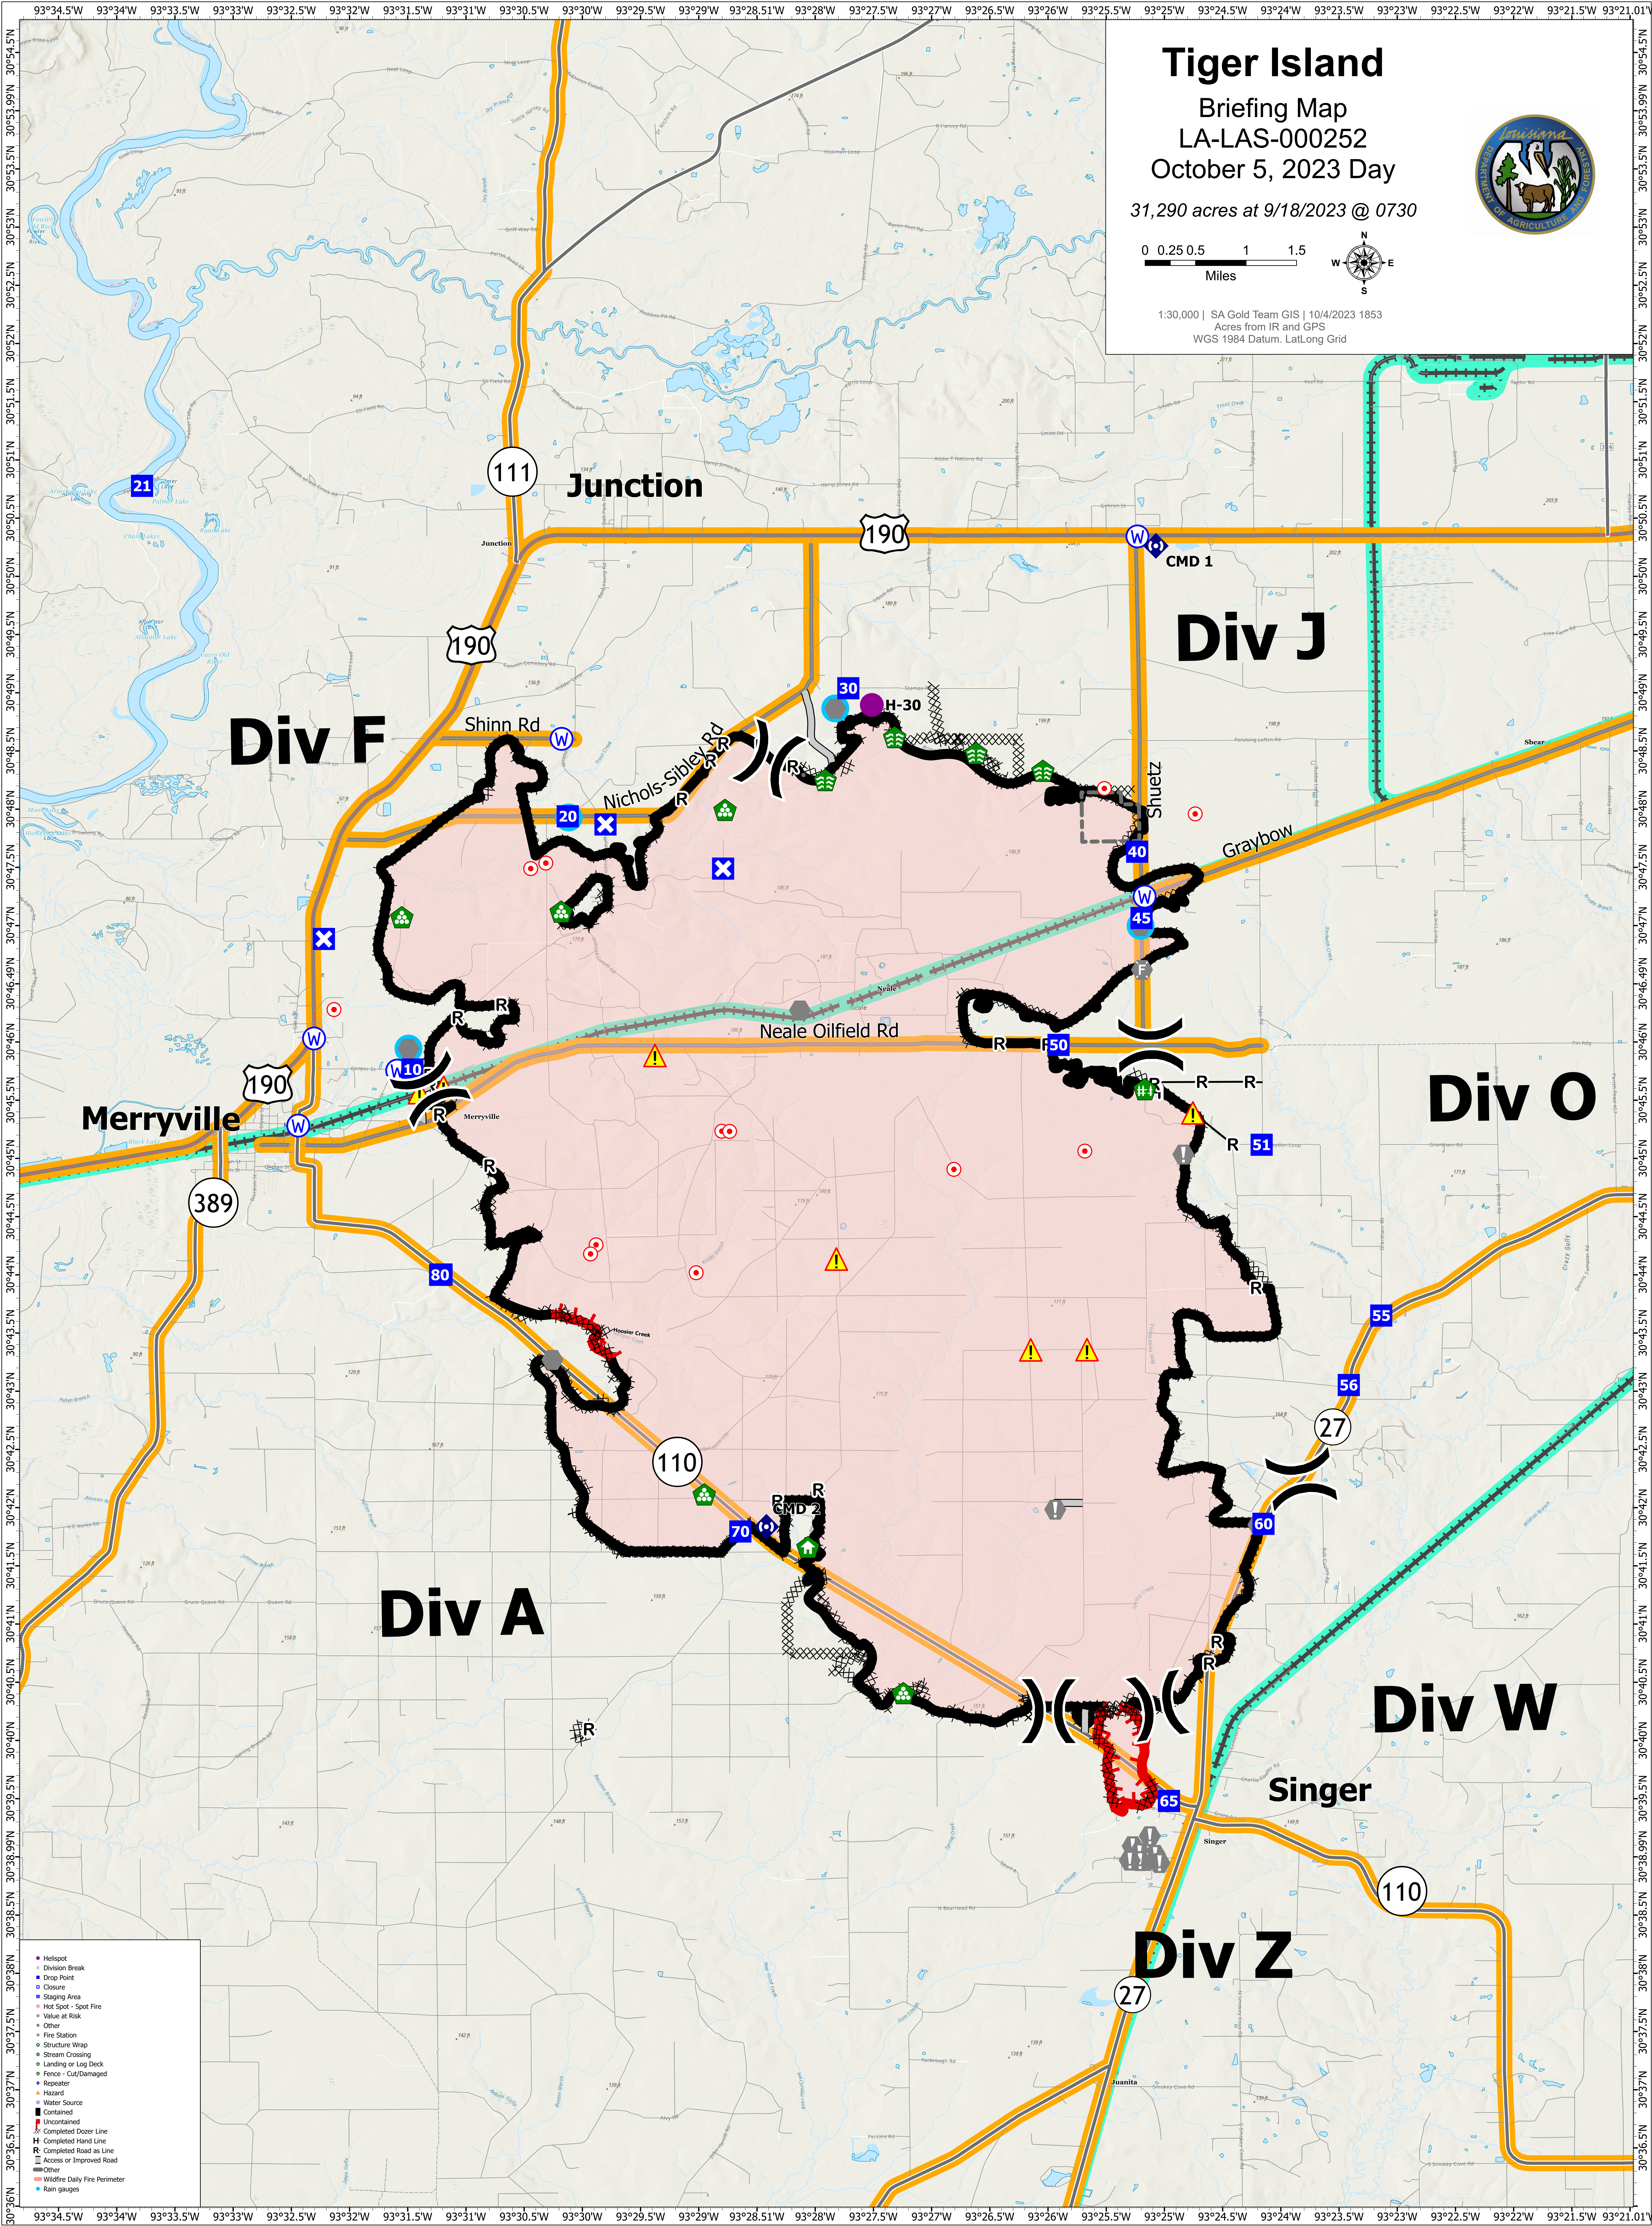

Tiger Island

Briefing Map
LA-LAS-000252
October 5, 2023 Day

31,290 acres at 9/18/2023 @ 0730

1:30,000 | SA Gold Team GIS | 10/4/2023 1853
Acres from IR and GPS
WGS 1984 Datum, LatLong Grid

- Helispot
- Division Break
- Drop Point
- Closure
- Staging Area
- Hot Spot - Spot Fire
- Value at Risk
- Other
- Fire Station
- Structure Wrap
- Stream Crossing
- Landing or Log Deck
- Fence - Cut/Damaged
- Repetitor
- Hazard
- Water Source
- Contained
- Uncontained
- Completed Dozer Line
- Completed Hand Line
- Completed Road as Line
- Access or Improved Road
- Other
- Wildfire Daily Fire Perimeter
- Rain gauges