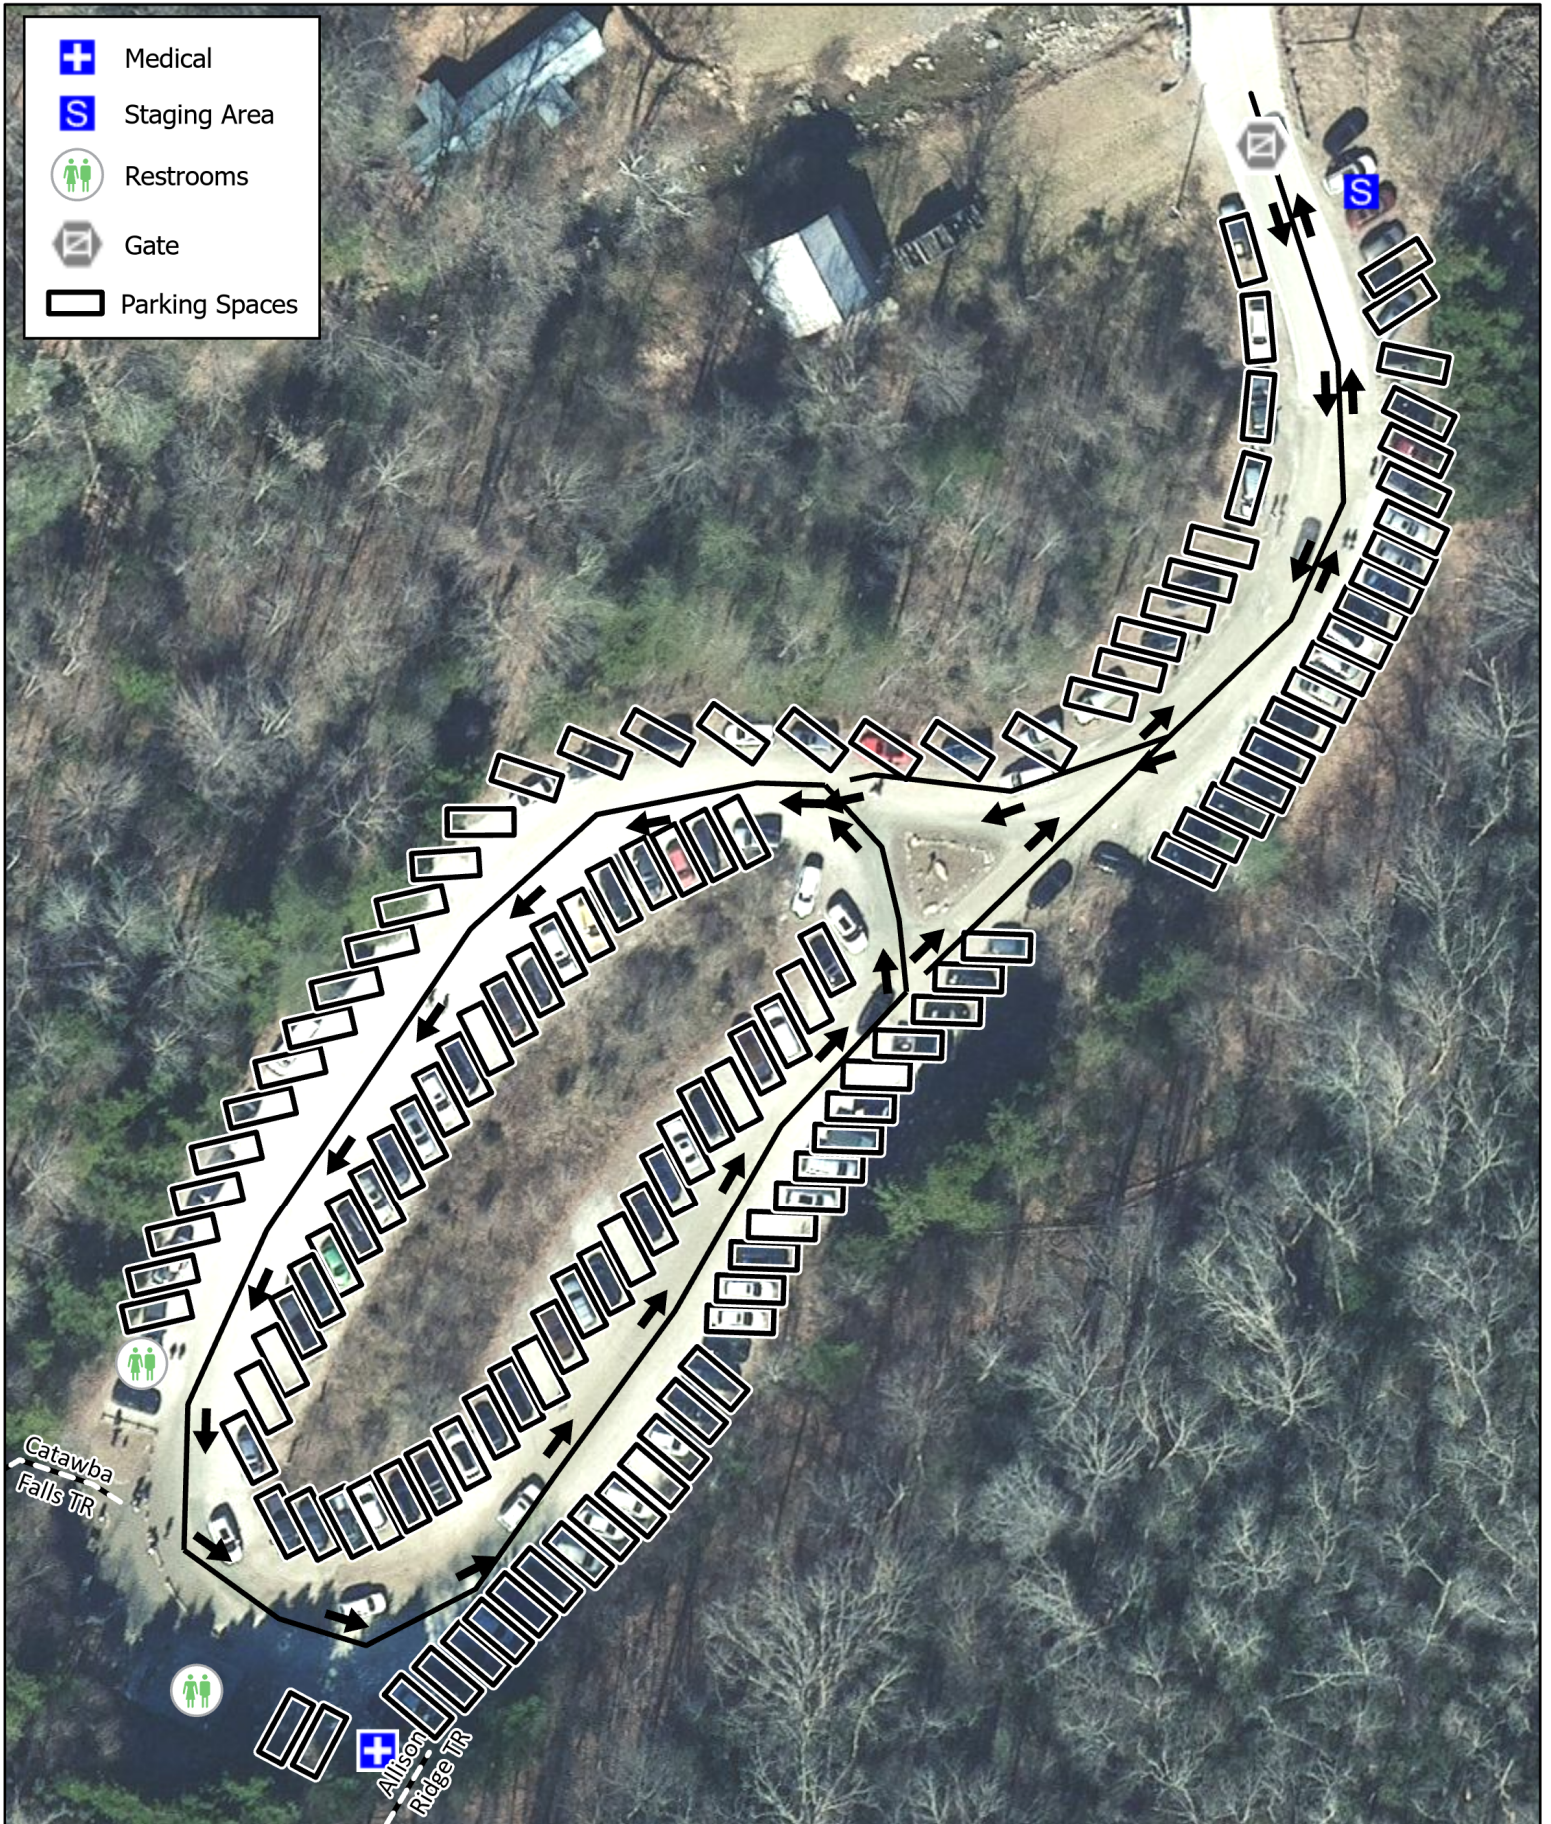

Estimated Parking Spots  
128

# Catawba Falls Parking Locations (Lot A)

5/31 - 6/1

0 20 40 80 120 160 Feet