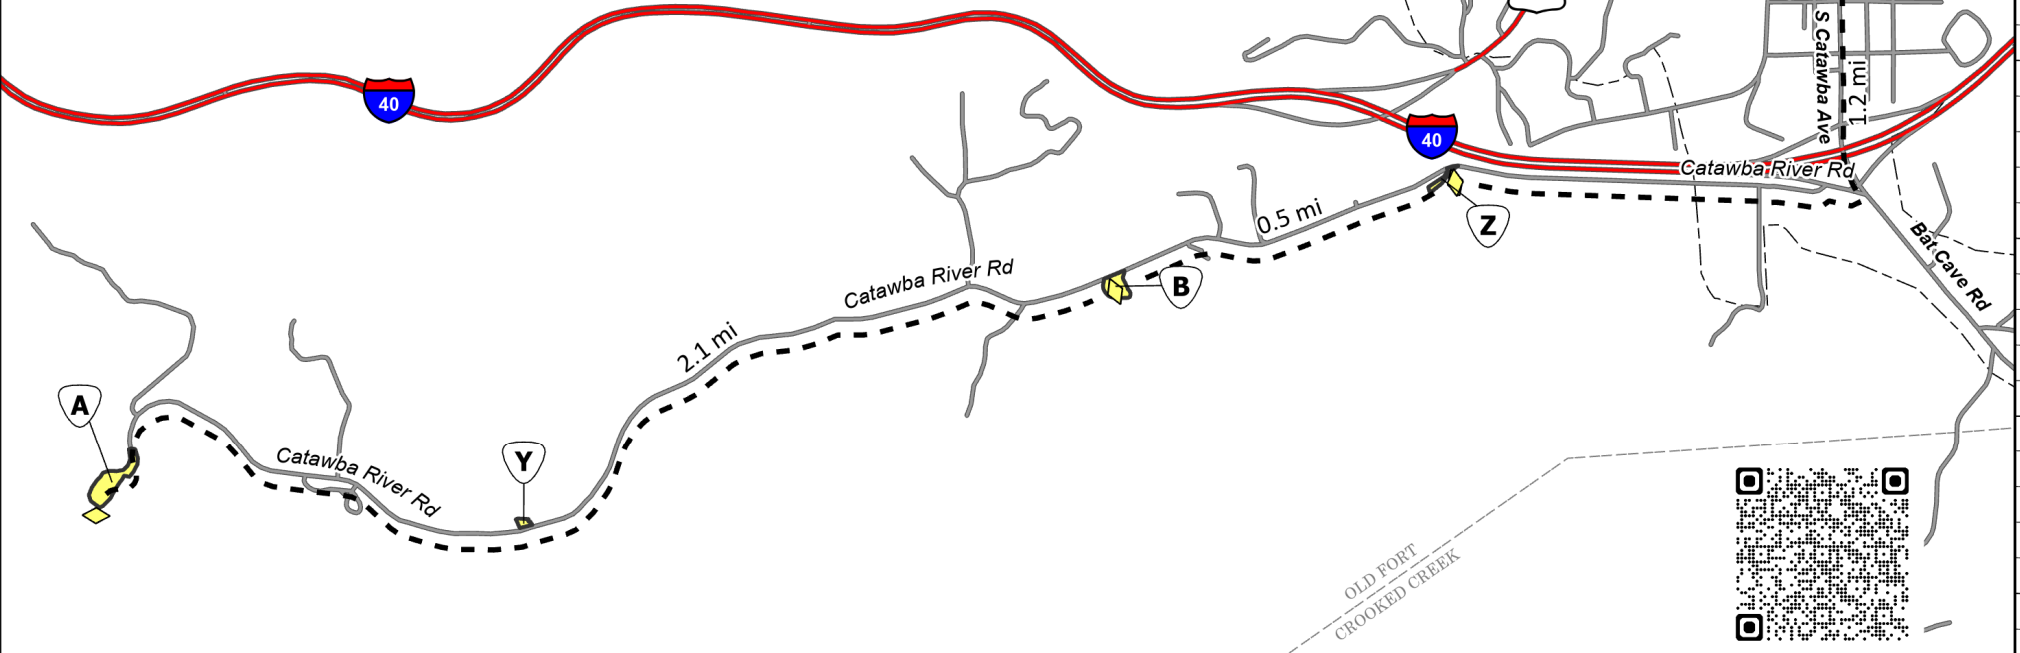

Catawba Falls Transportation

Primary Parking: A
Back Up Parking: C
Turn Around Location: B
After Party: Z
USFS Employee Parking: Y

name	address	altname	est_spots
A	3072-3074 Catawba River Rd, Old Fort, NC 28762	Catawba Falls Trailhead	128
B	35°37'09.5"N 82°12'06.7"W	Lindley Park	0
C	2 Lackeytown Rd, Old Fort, NC 28762	Downtown	157
Y	2328 Catawba River Rd, Old Fort, NC 28762	Catawba Falls Baptist Church	15
Z	655 Catawba River Rd, Old Fort, NC 28762	Watershed - After Party	0