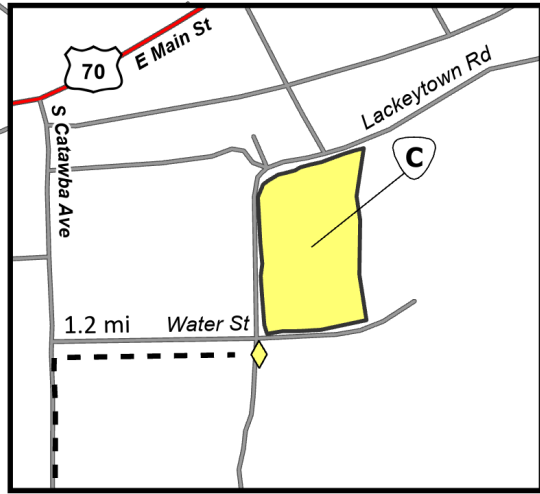

Catawba Falls Transportation

Primary Parking: A
Back Up Parking: C
Turn Around Location: B
After Party: Z
USFS Employee Parking: Y

name	address	altname	est_spots
A	3072-3074 Catawba River Rd, Old Fort, NC 28762	Catawba Falls Trailhead	128
B	35°37'09.5"N 82°12'06.7"W	Lindley Park	0
C	2 Lackeytown Rd, Old Fort, NC 28762	Downtown	157
Y	2328 Catawba River Rd, Old Fort, NC 28762	Catawba Falls Baptist Church	15
Z	655 Catawba River Rd, Old Fort, NC 28762	Watershed - After Party	0