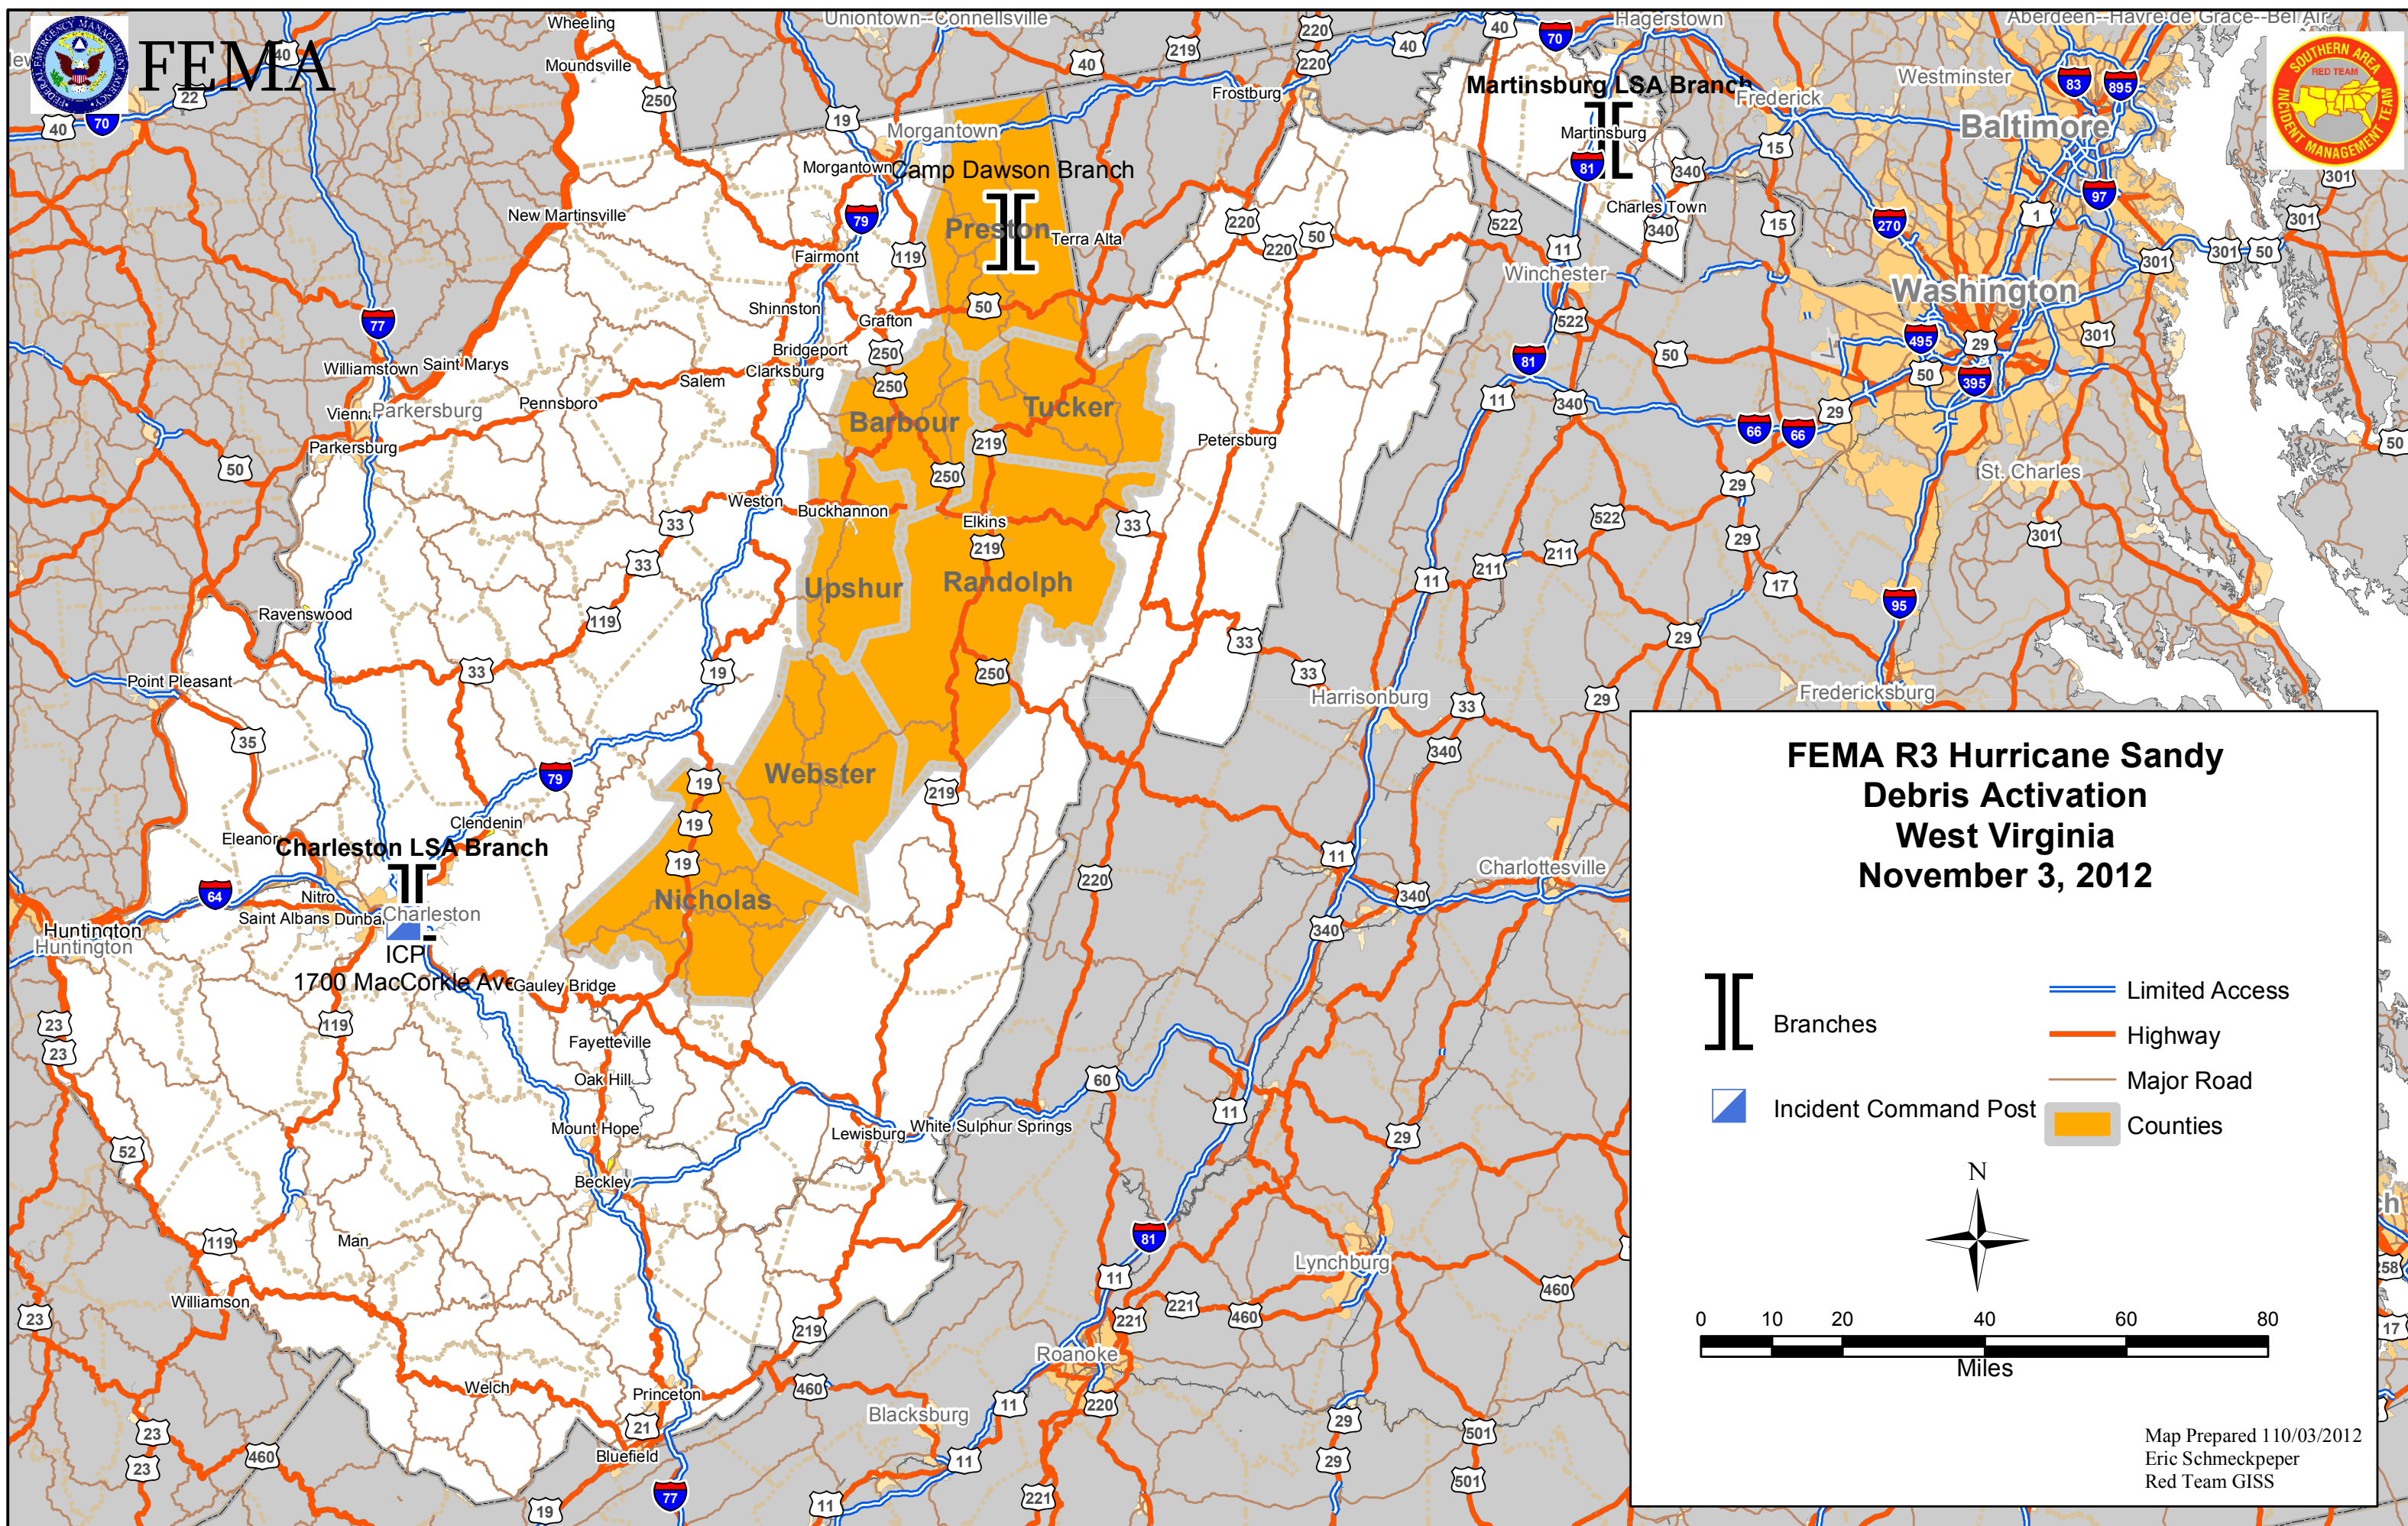

FEMA

FEMA R3 Hurricane Sandy Debris Activation West Virginia November 3, 2012

-  Branches
-  Incident Command Post
-  Limited Access
-  Highway
-  Major Road
-  Counties

Map Prepared 11/03/2012
Eric Schmeckpeper
Red Team GISS