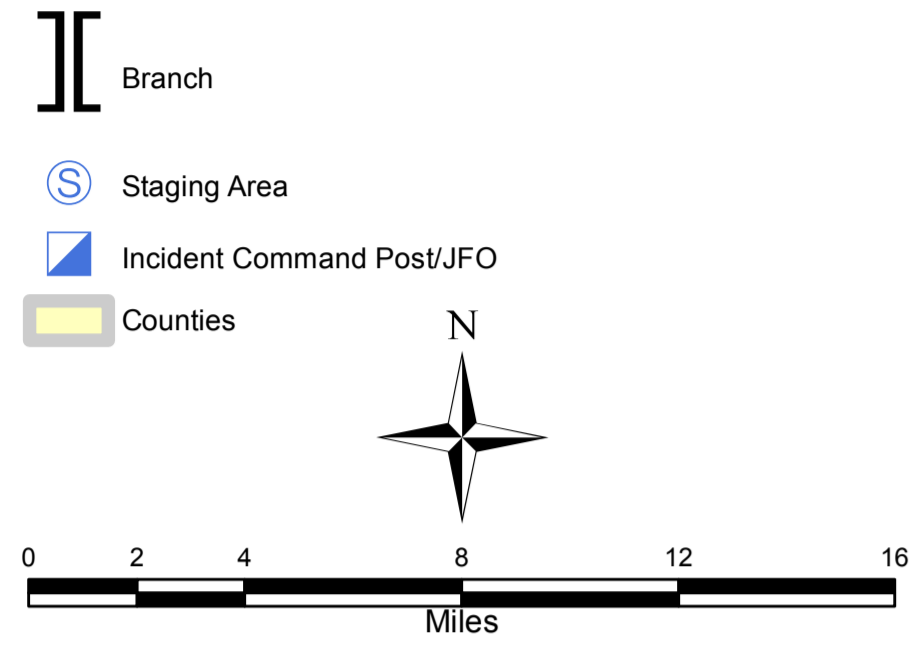

**FEMA R3 Hurricane Sandy  
Debris Activation  
West Virginia  
November 3, 2012**

Charleston LSA  
Branch  
||  
▣  
JFO