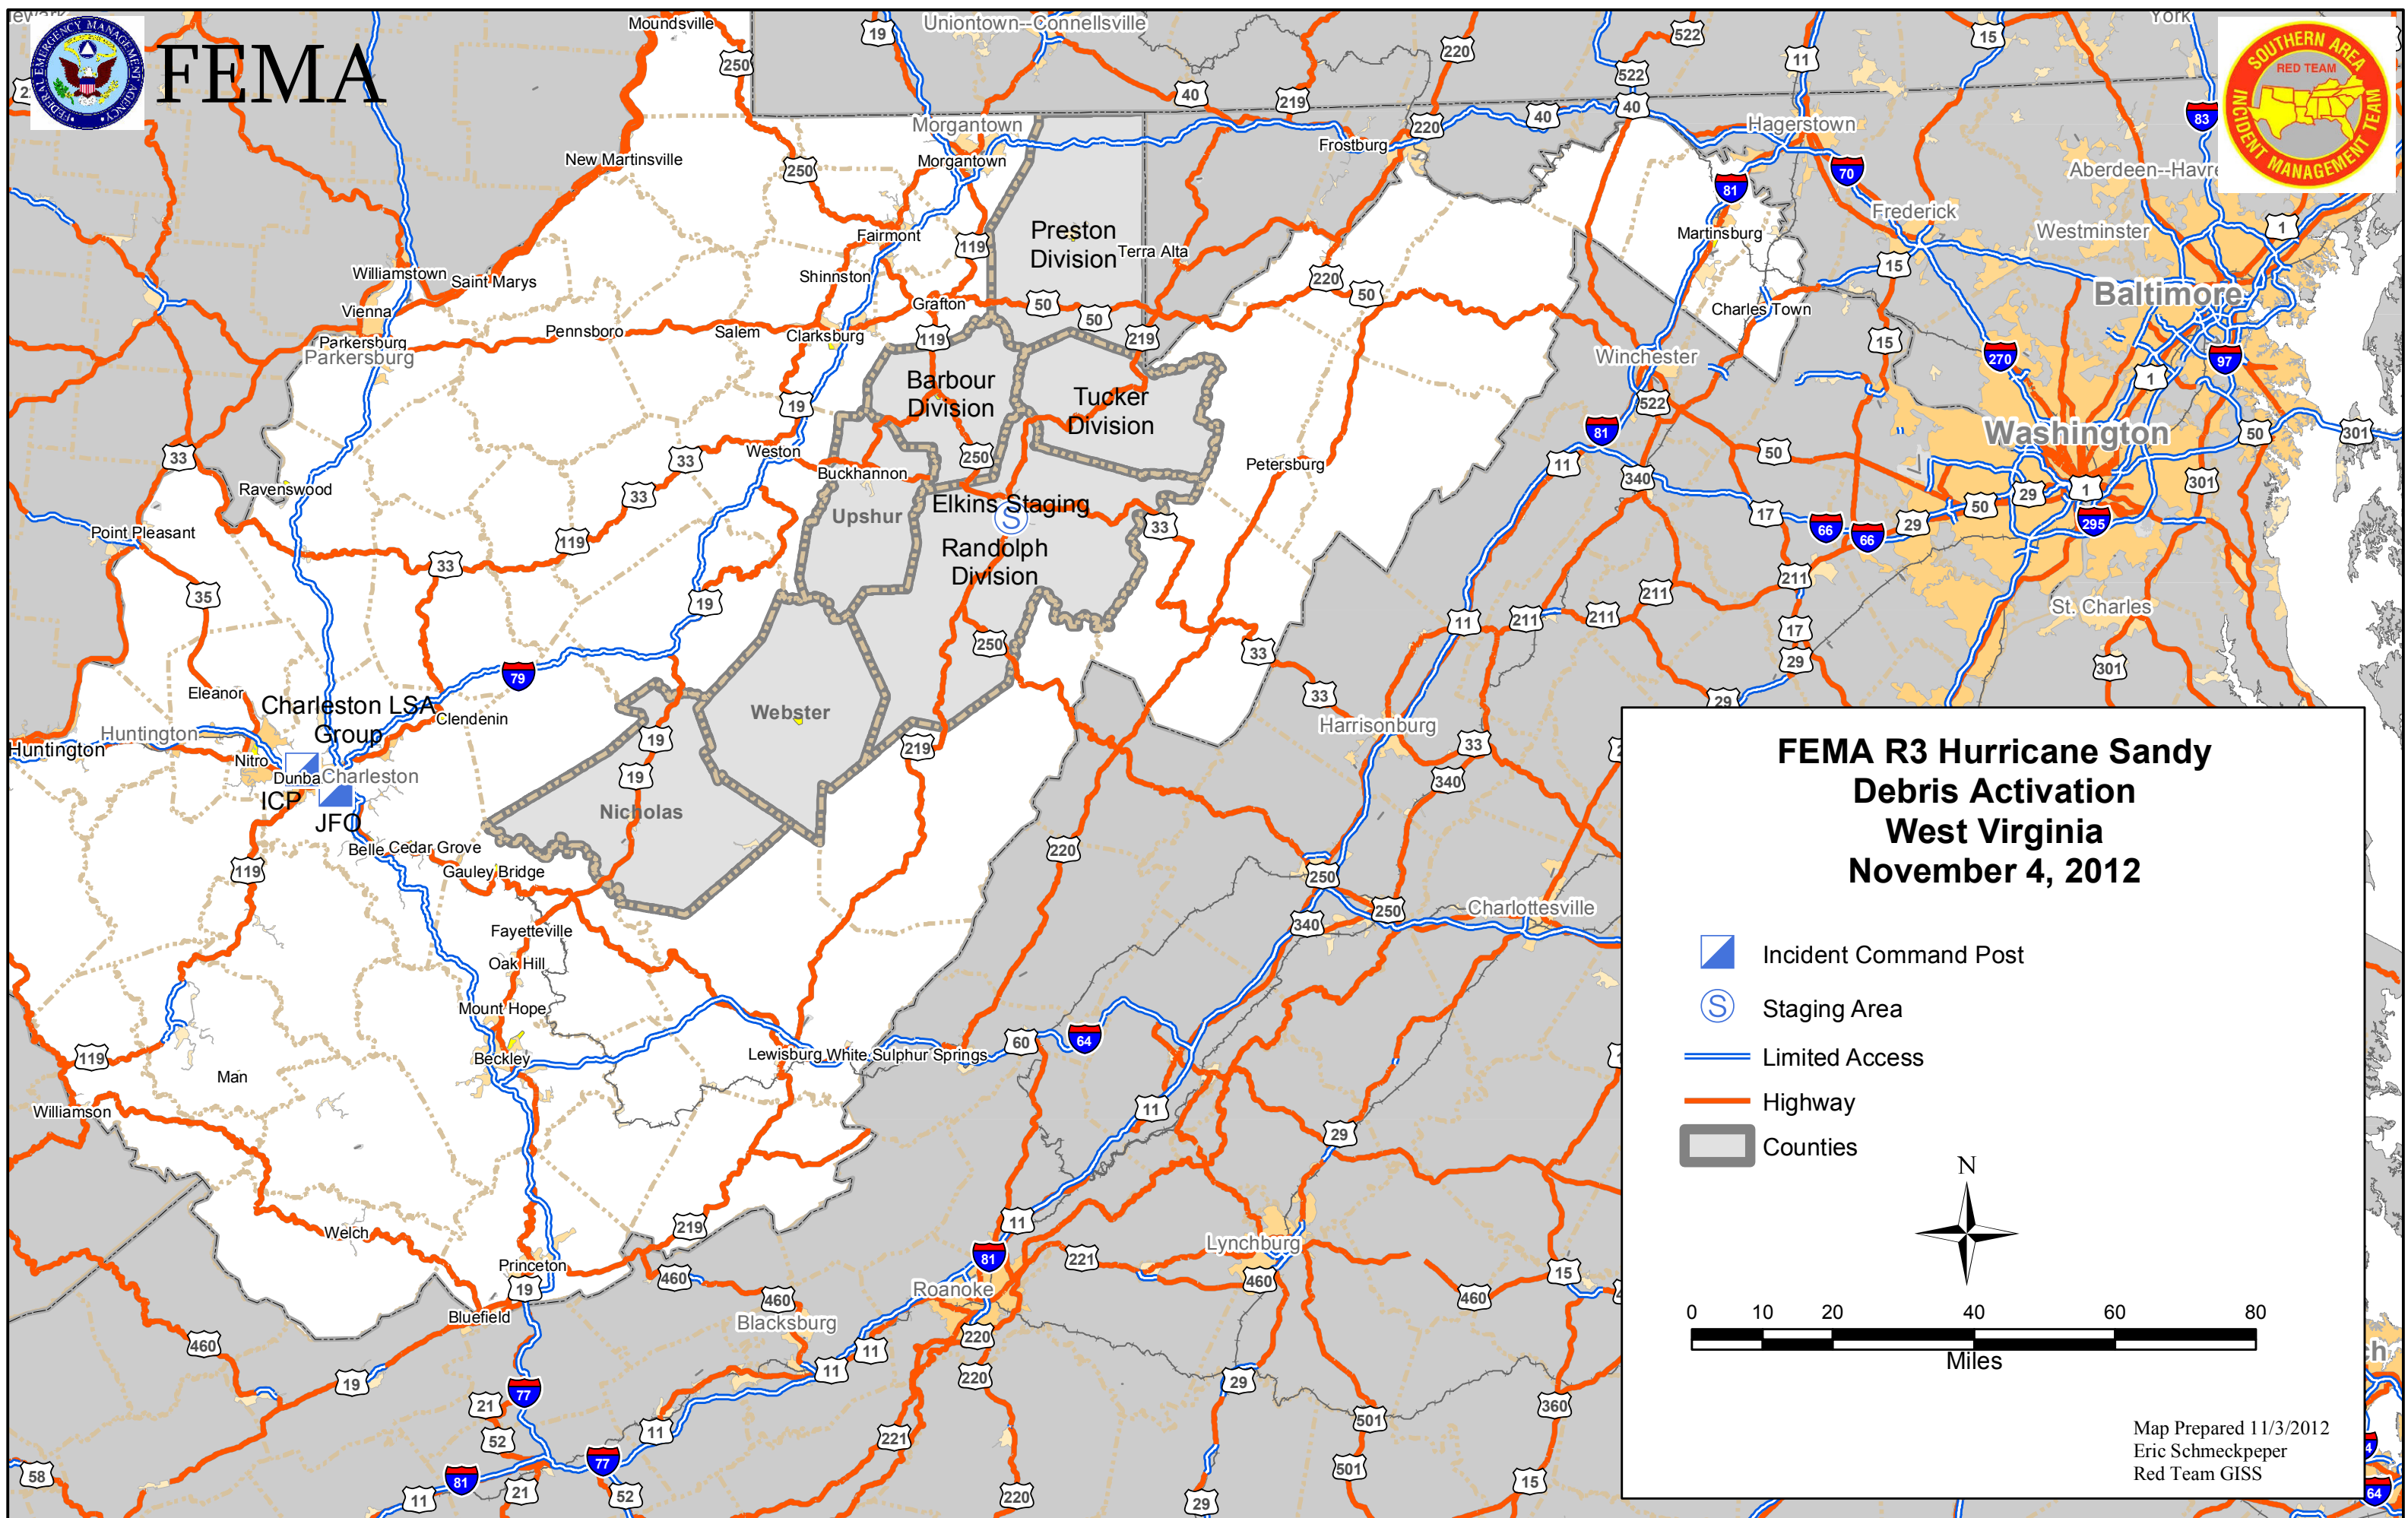

FEMA

FEMA R3 Hurricane Sandy Debris Activation West Virginia November 4, 2012

-  Incident Command Post
-  Staging Area
-  Limited Access
-  Highway
-  Counties

Map Prepared 11/3/2012
Eric Schmeckpeper
Red Team GISS