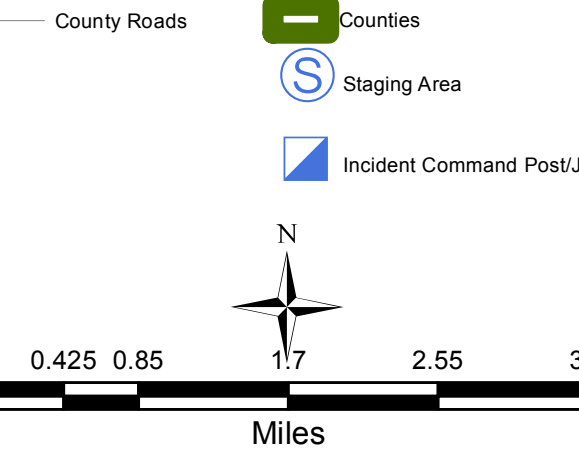

**FEMA R3 Hurricane Sandy  
Debris Activation**

**Preston County, West Virginia**

**R3 FEMA November 5, 2012**

**Preston**

**Camp Dawson**

**Preston  
Division**

**Harbour**

**Tucker**