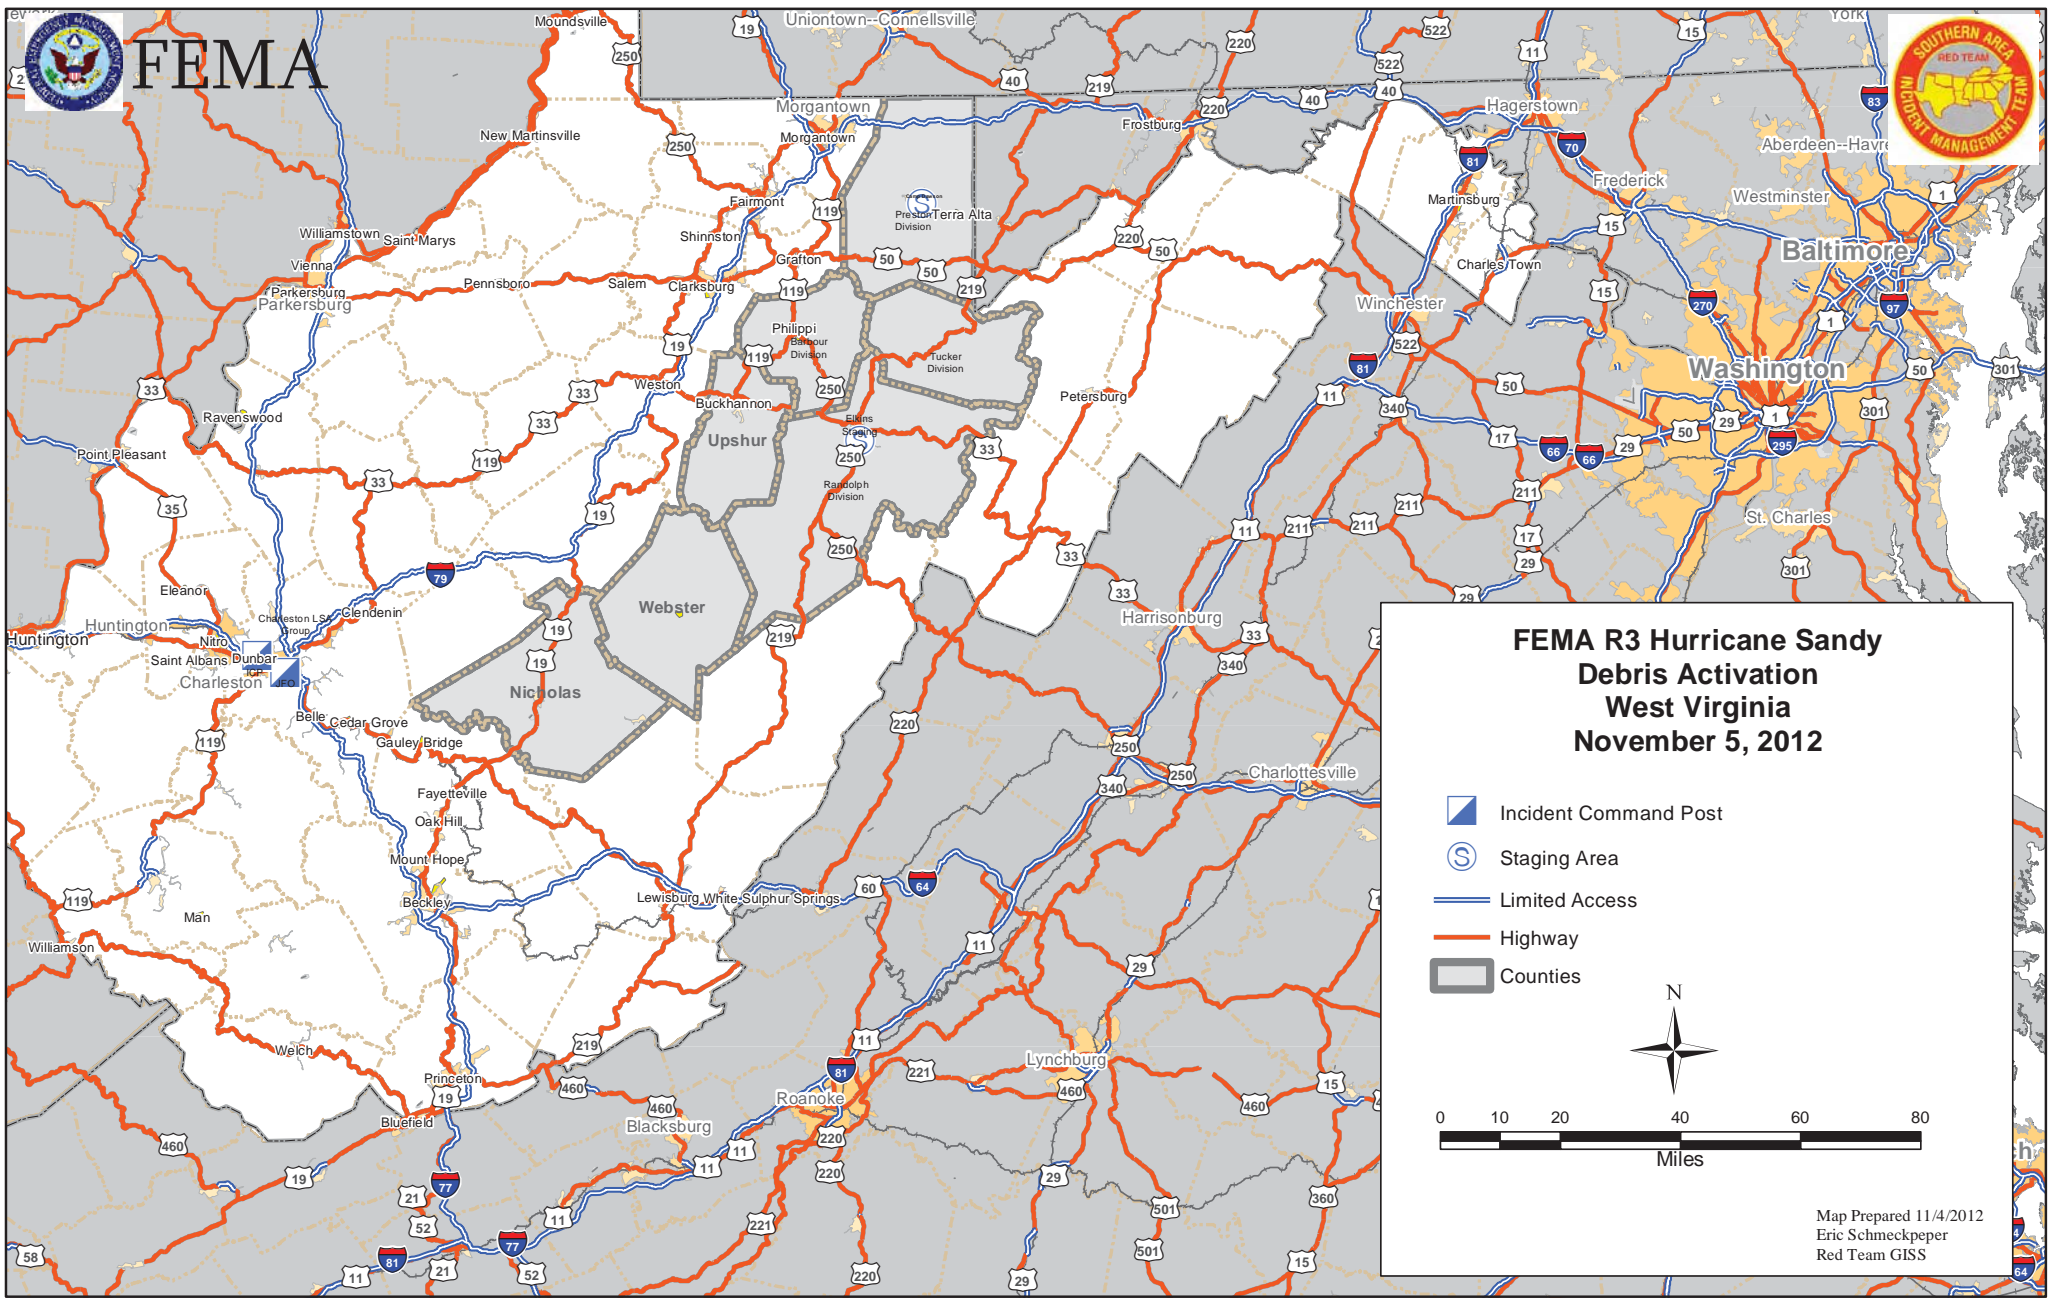

FEMA

FEMA R3 Hurricane Sandy Debris Activation West Virginia November 5, 2012

- Incident Command Post
- Staging Area
- Limited Access
- Highway
- Counties

Map Prepared 11/4/2012
Eric Schmeckpeper
Red Team GISS