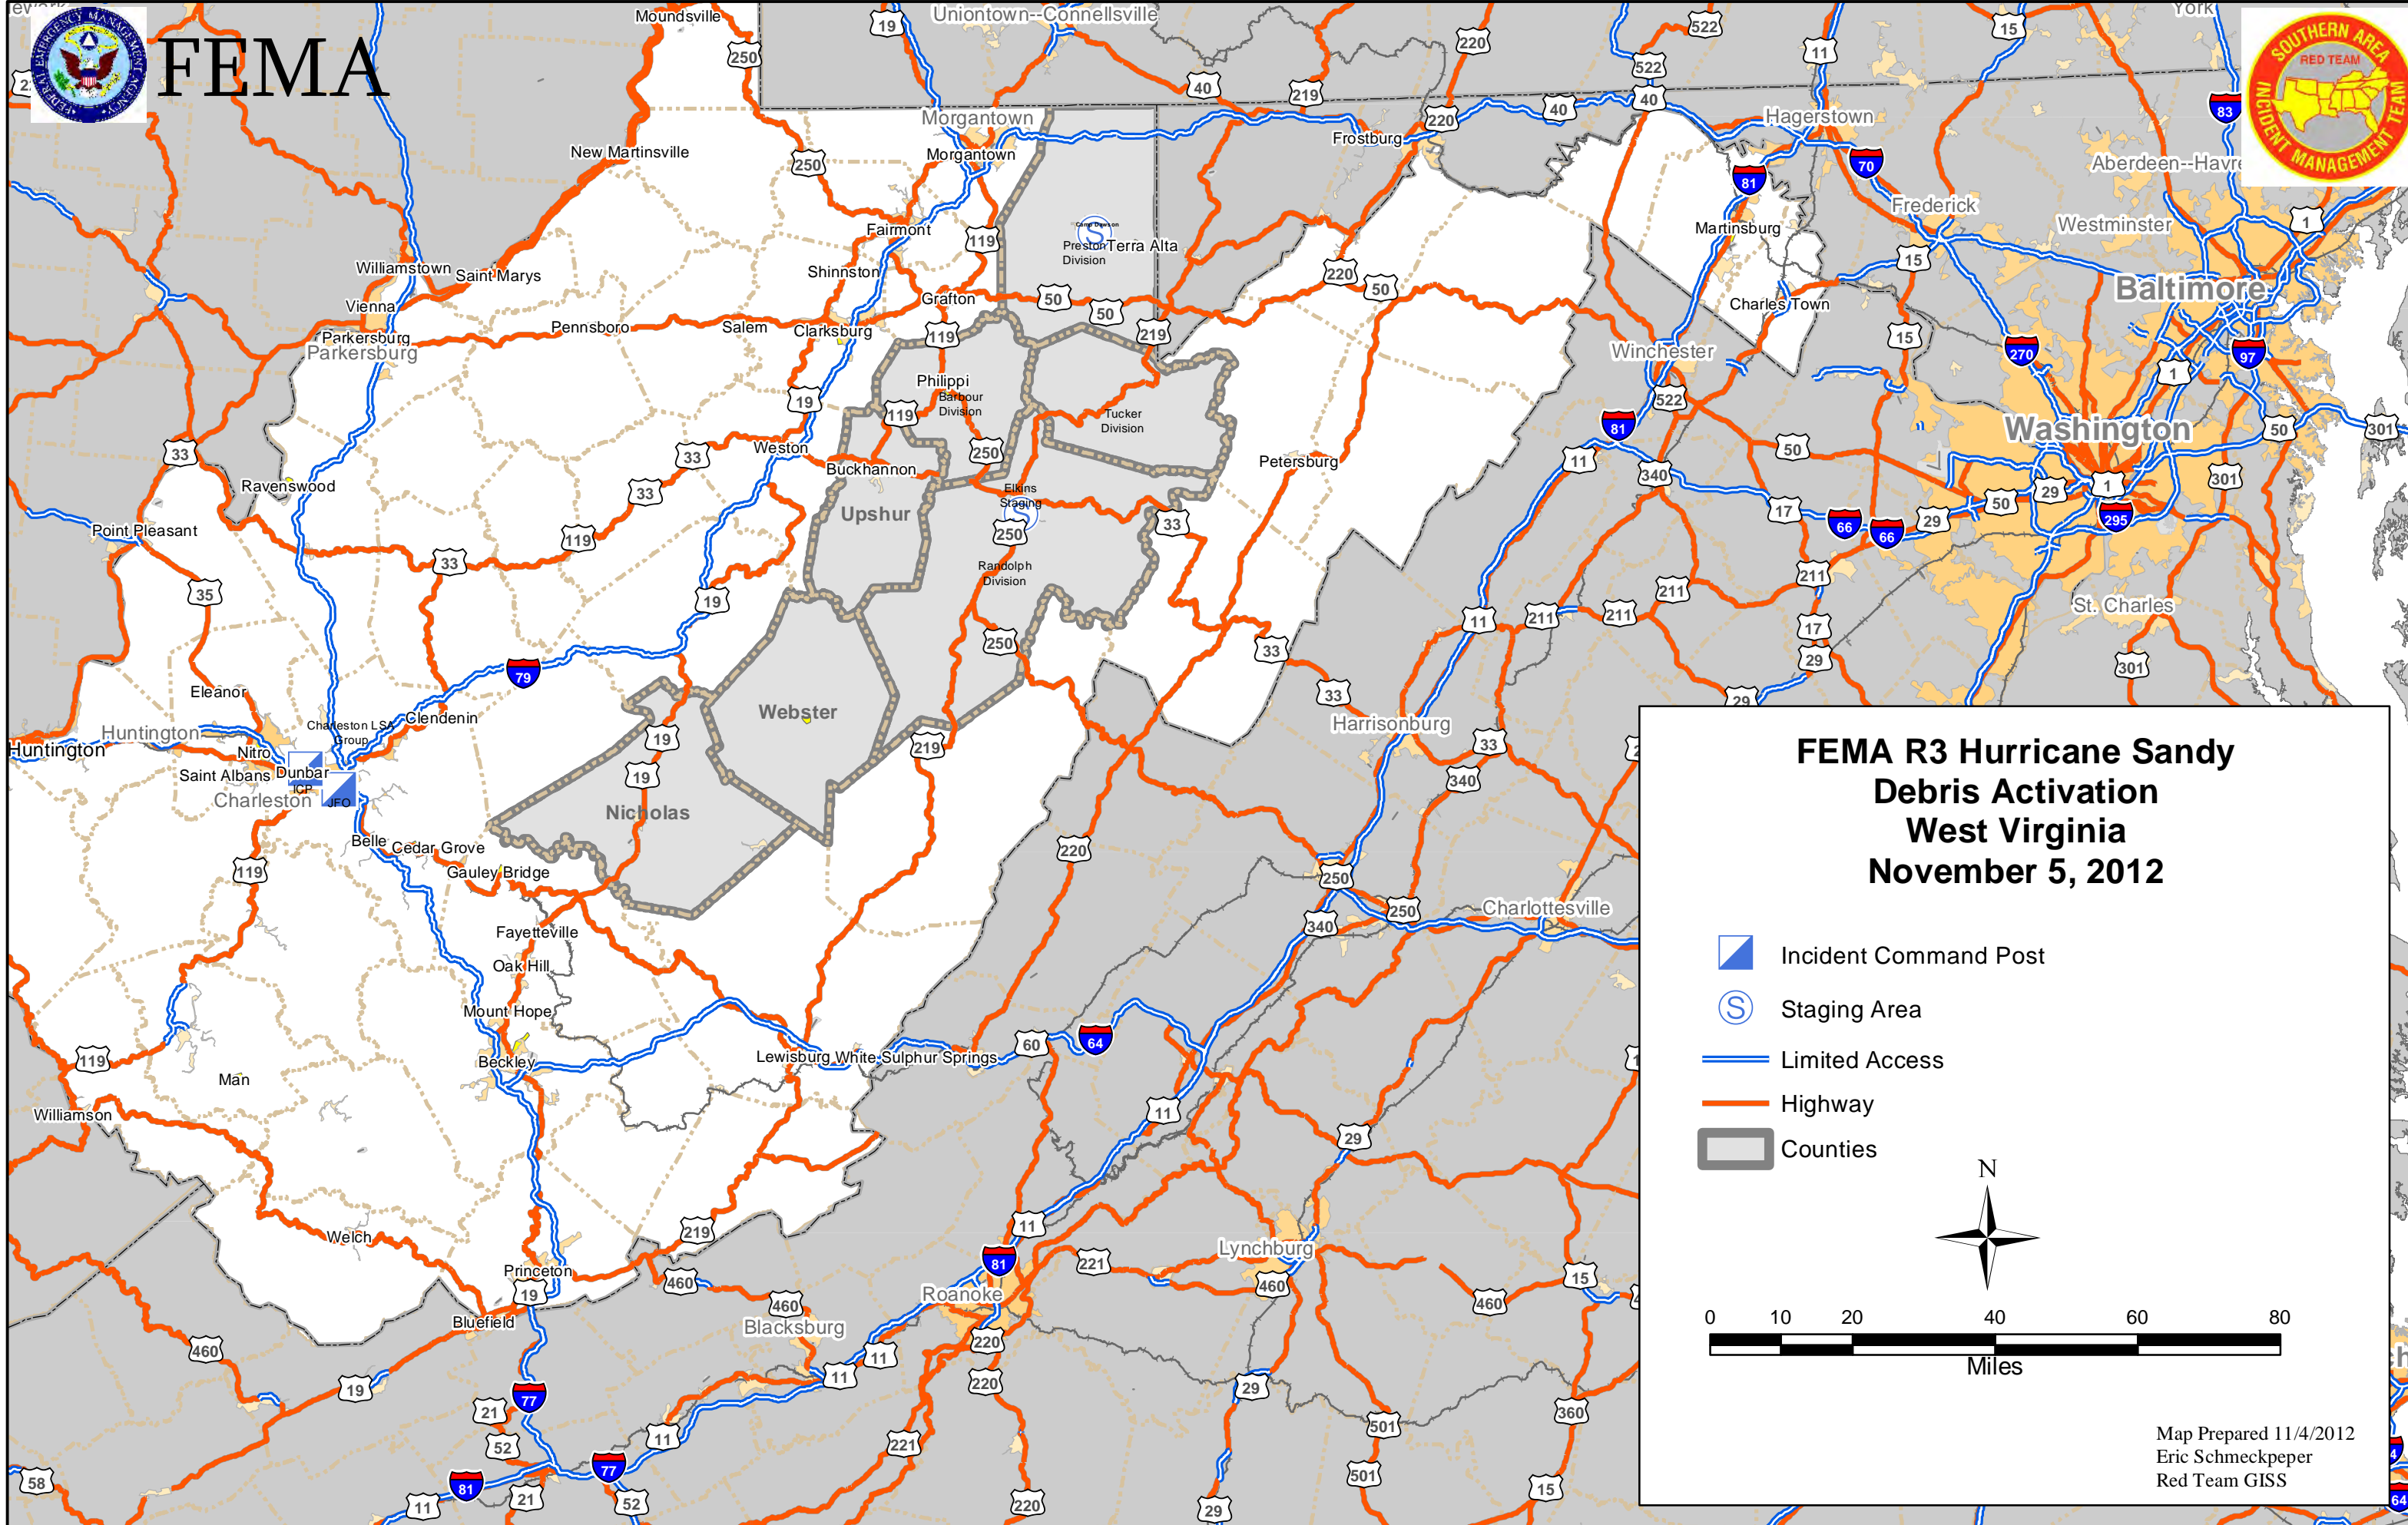

# FEMA

## FEMA R3 Hurricane Sandy Debris Activation West Virginia November 5, 2012

-  Incident Command Post
-  Staging Area
-  Limited Access
-  Highway
-  Counties

Map Prepared 11/4/2012  
Eric Schmeckpeper  
Red Team GISS