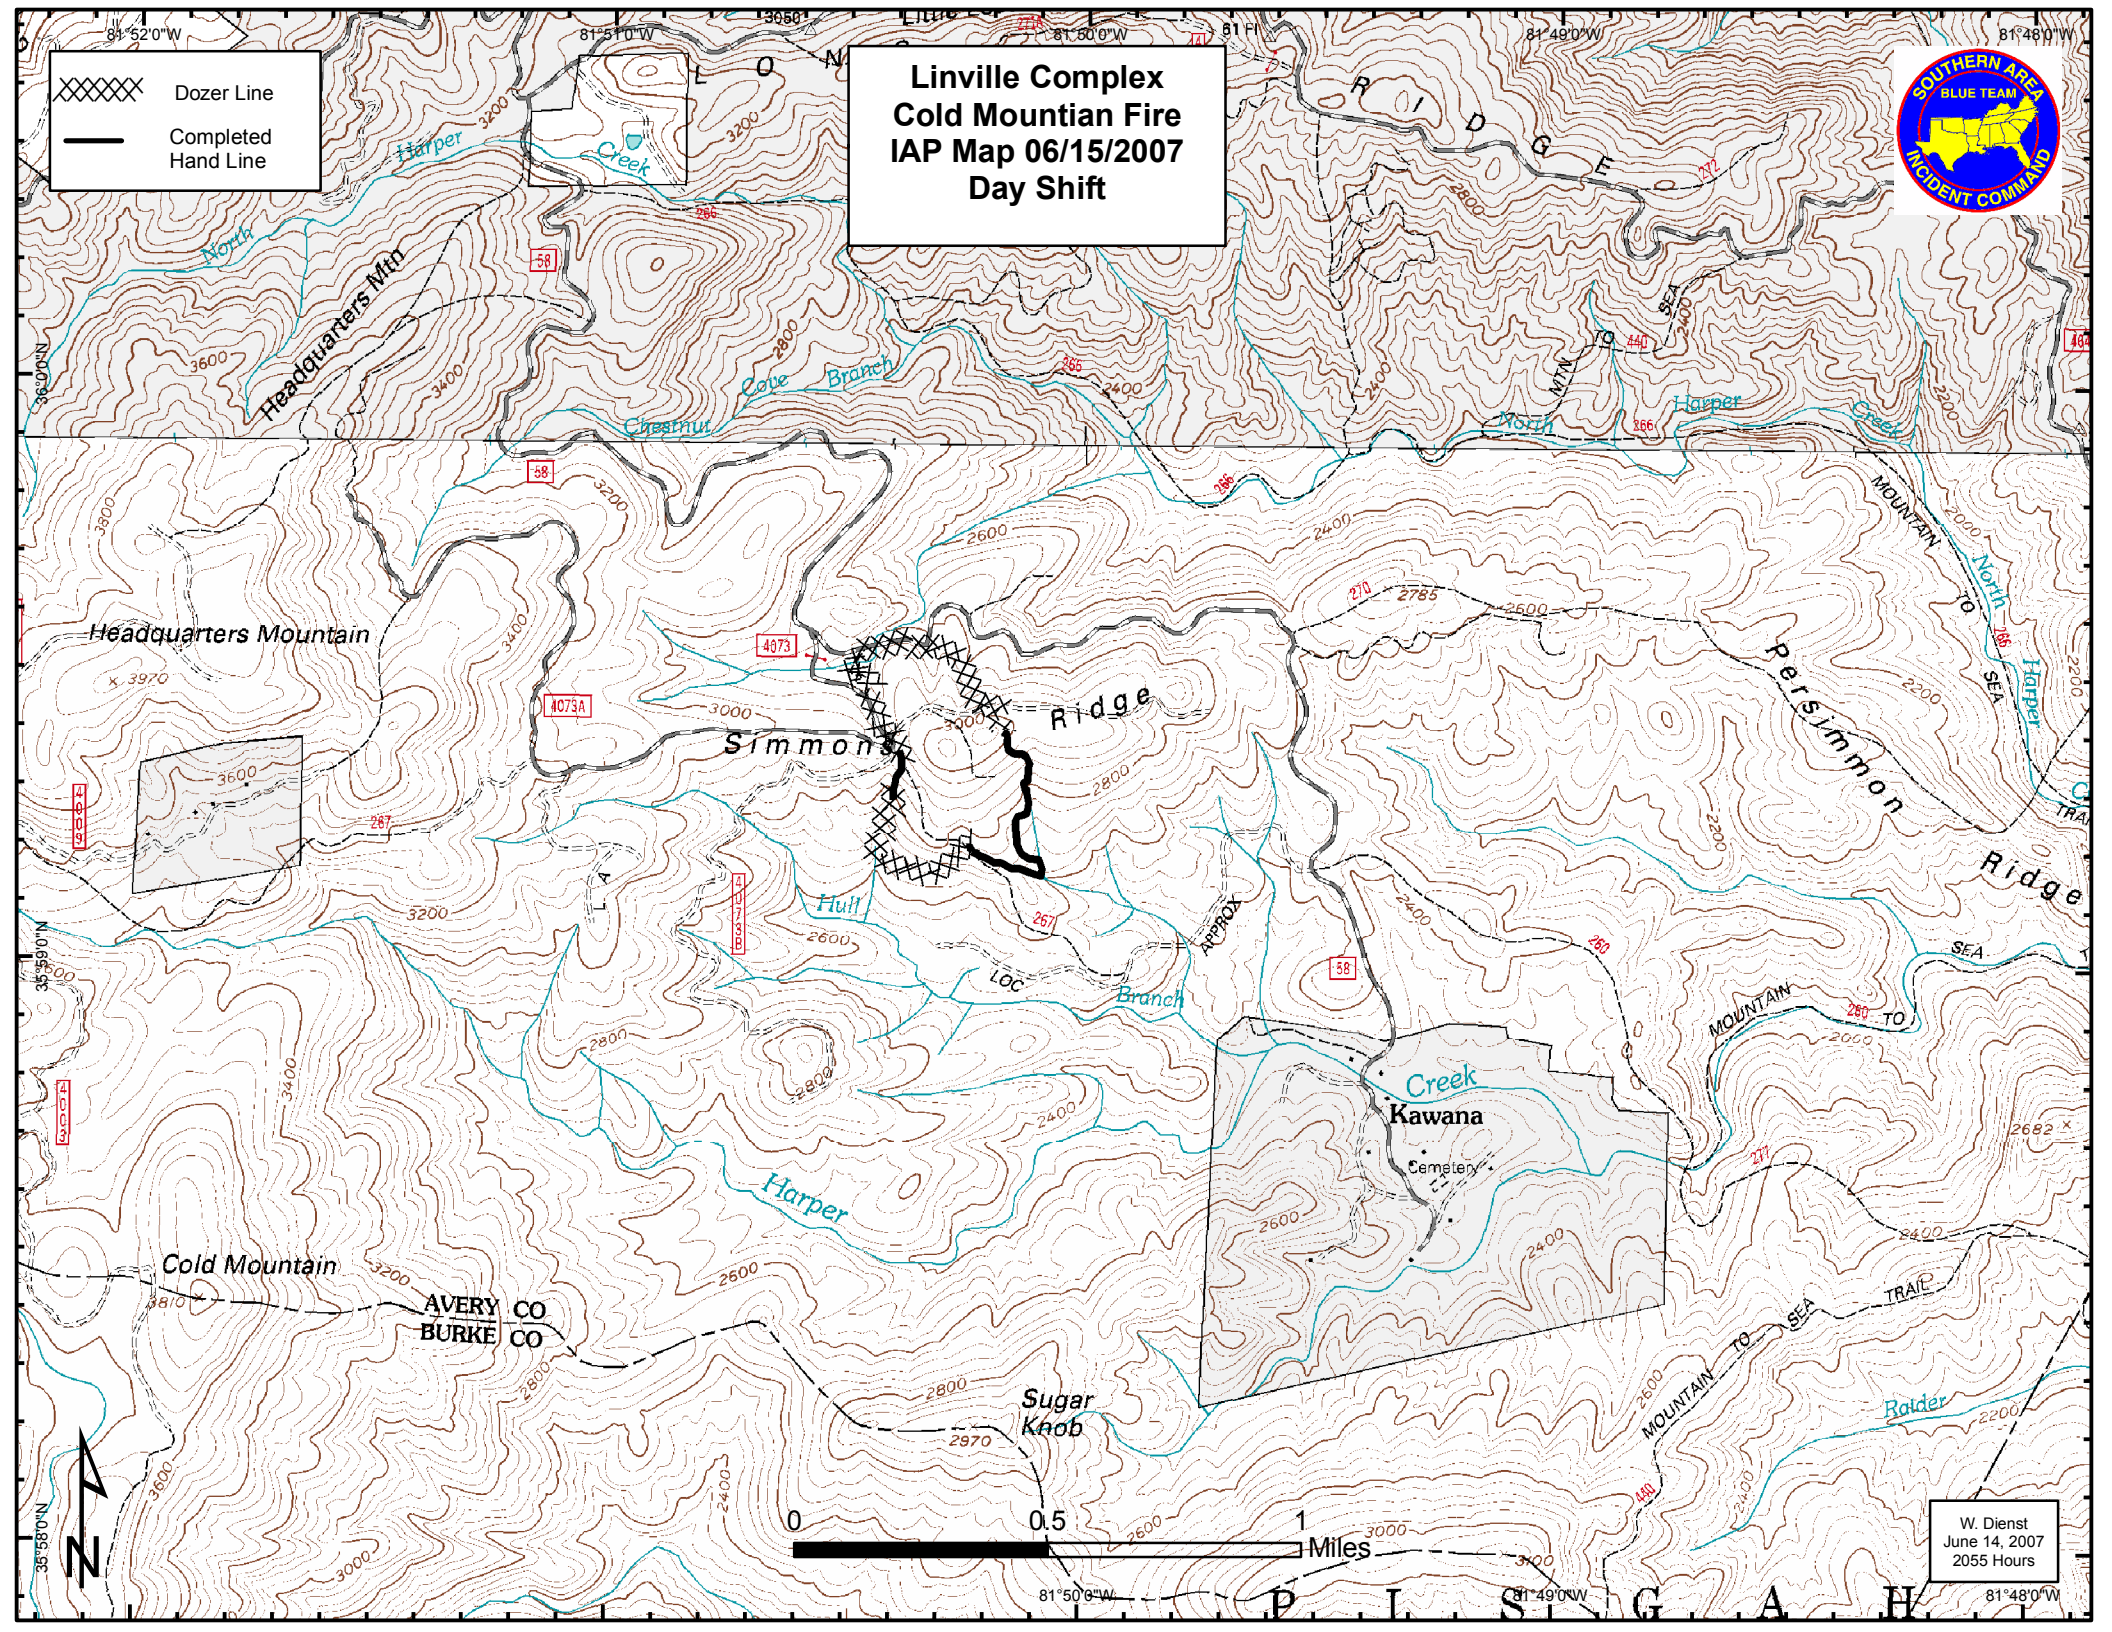

 Dozer Line
 Completed Hand Line

Linville Complex
Cold Mountain Fire
IAP Map 06/15/2007
Day Shift

W. Dienst
 June 14, 2007
 2055 Hours