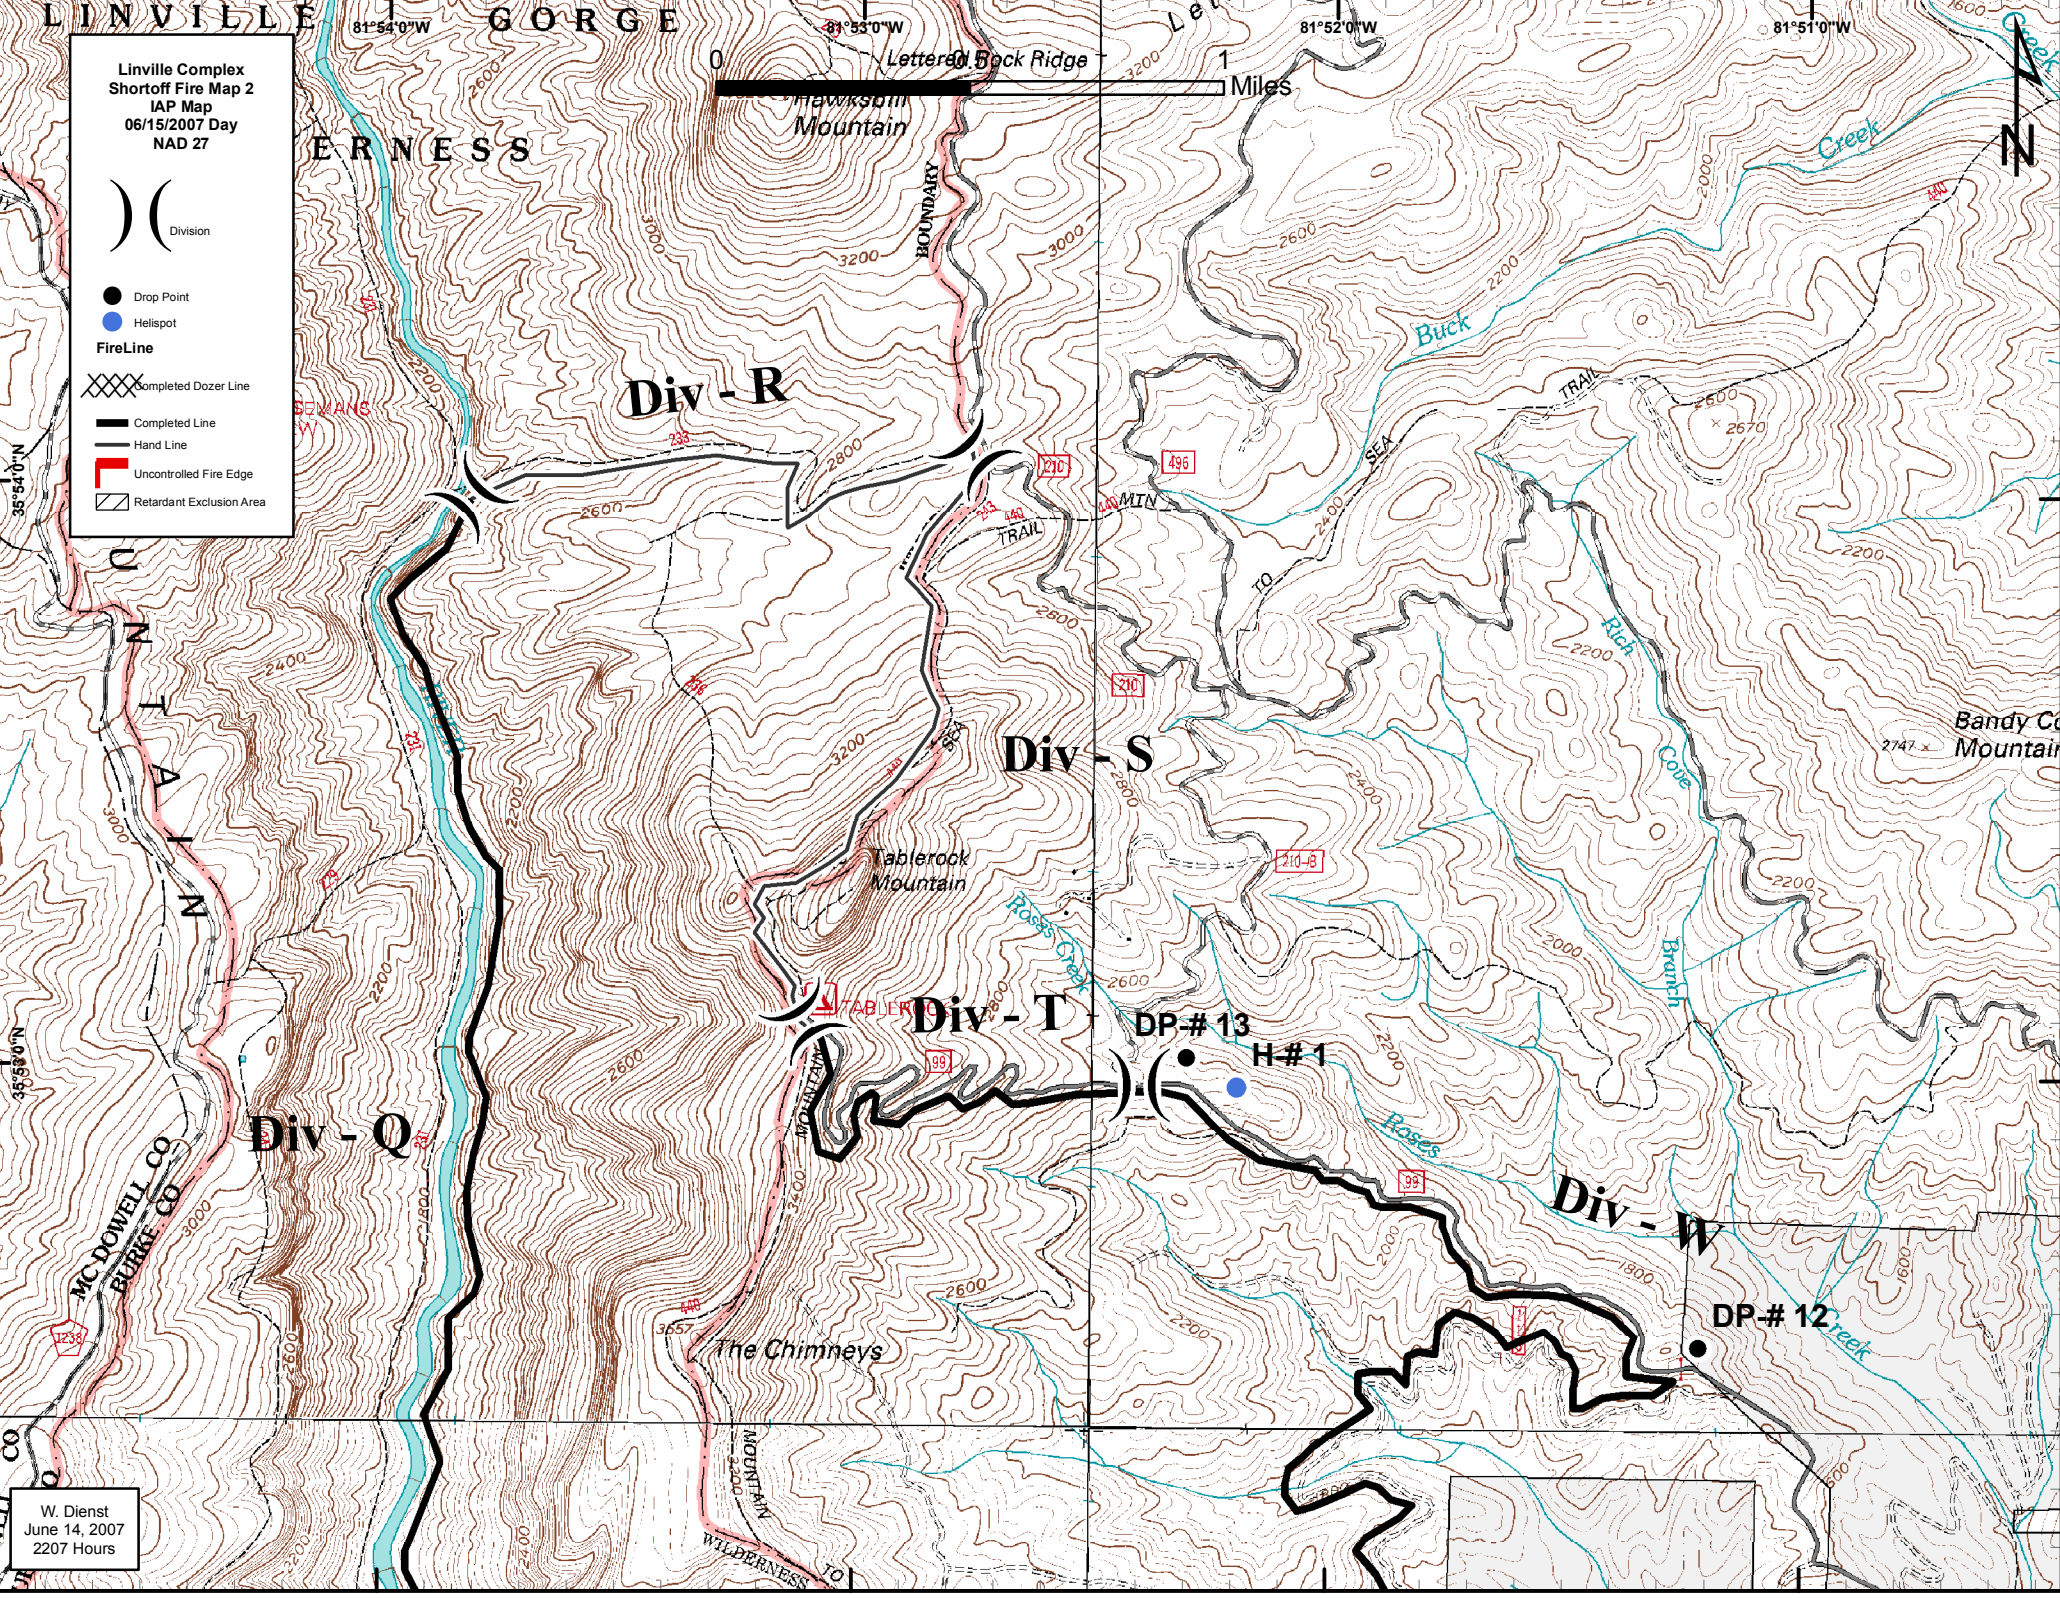

Linville Complex  
Shortoff Fire Map 2  
IAP Map  
06/15/2007 Day  
NAD 27

- ( ) Division
- Drop Point
- Helispot
- FireLine
  - XXXX Completed Dozer Line
  - Completed Line
  - Hand Line
  - ┌ Uncontrolled Fire Edge
  - ▨ Retardant Exclusion Area

W. Dienst  
June 14, 2007  
2207 Hours