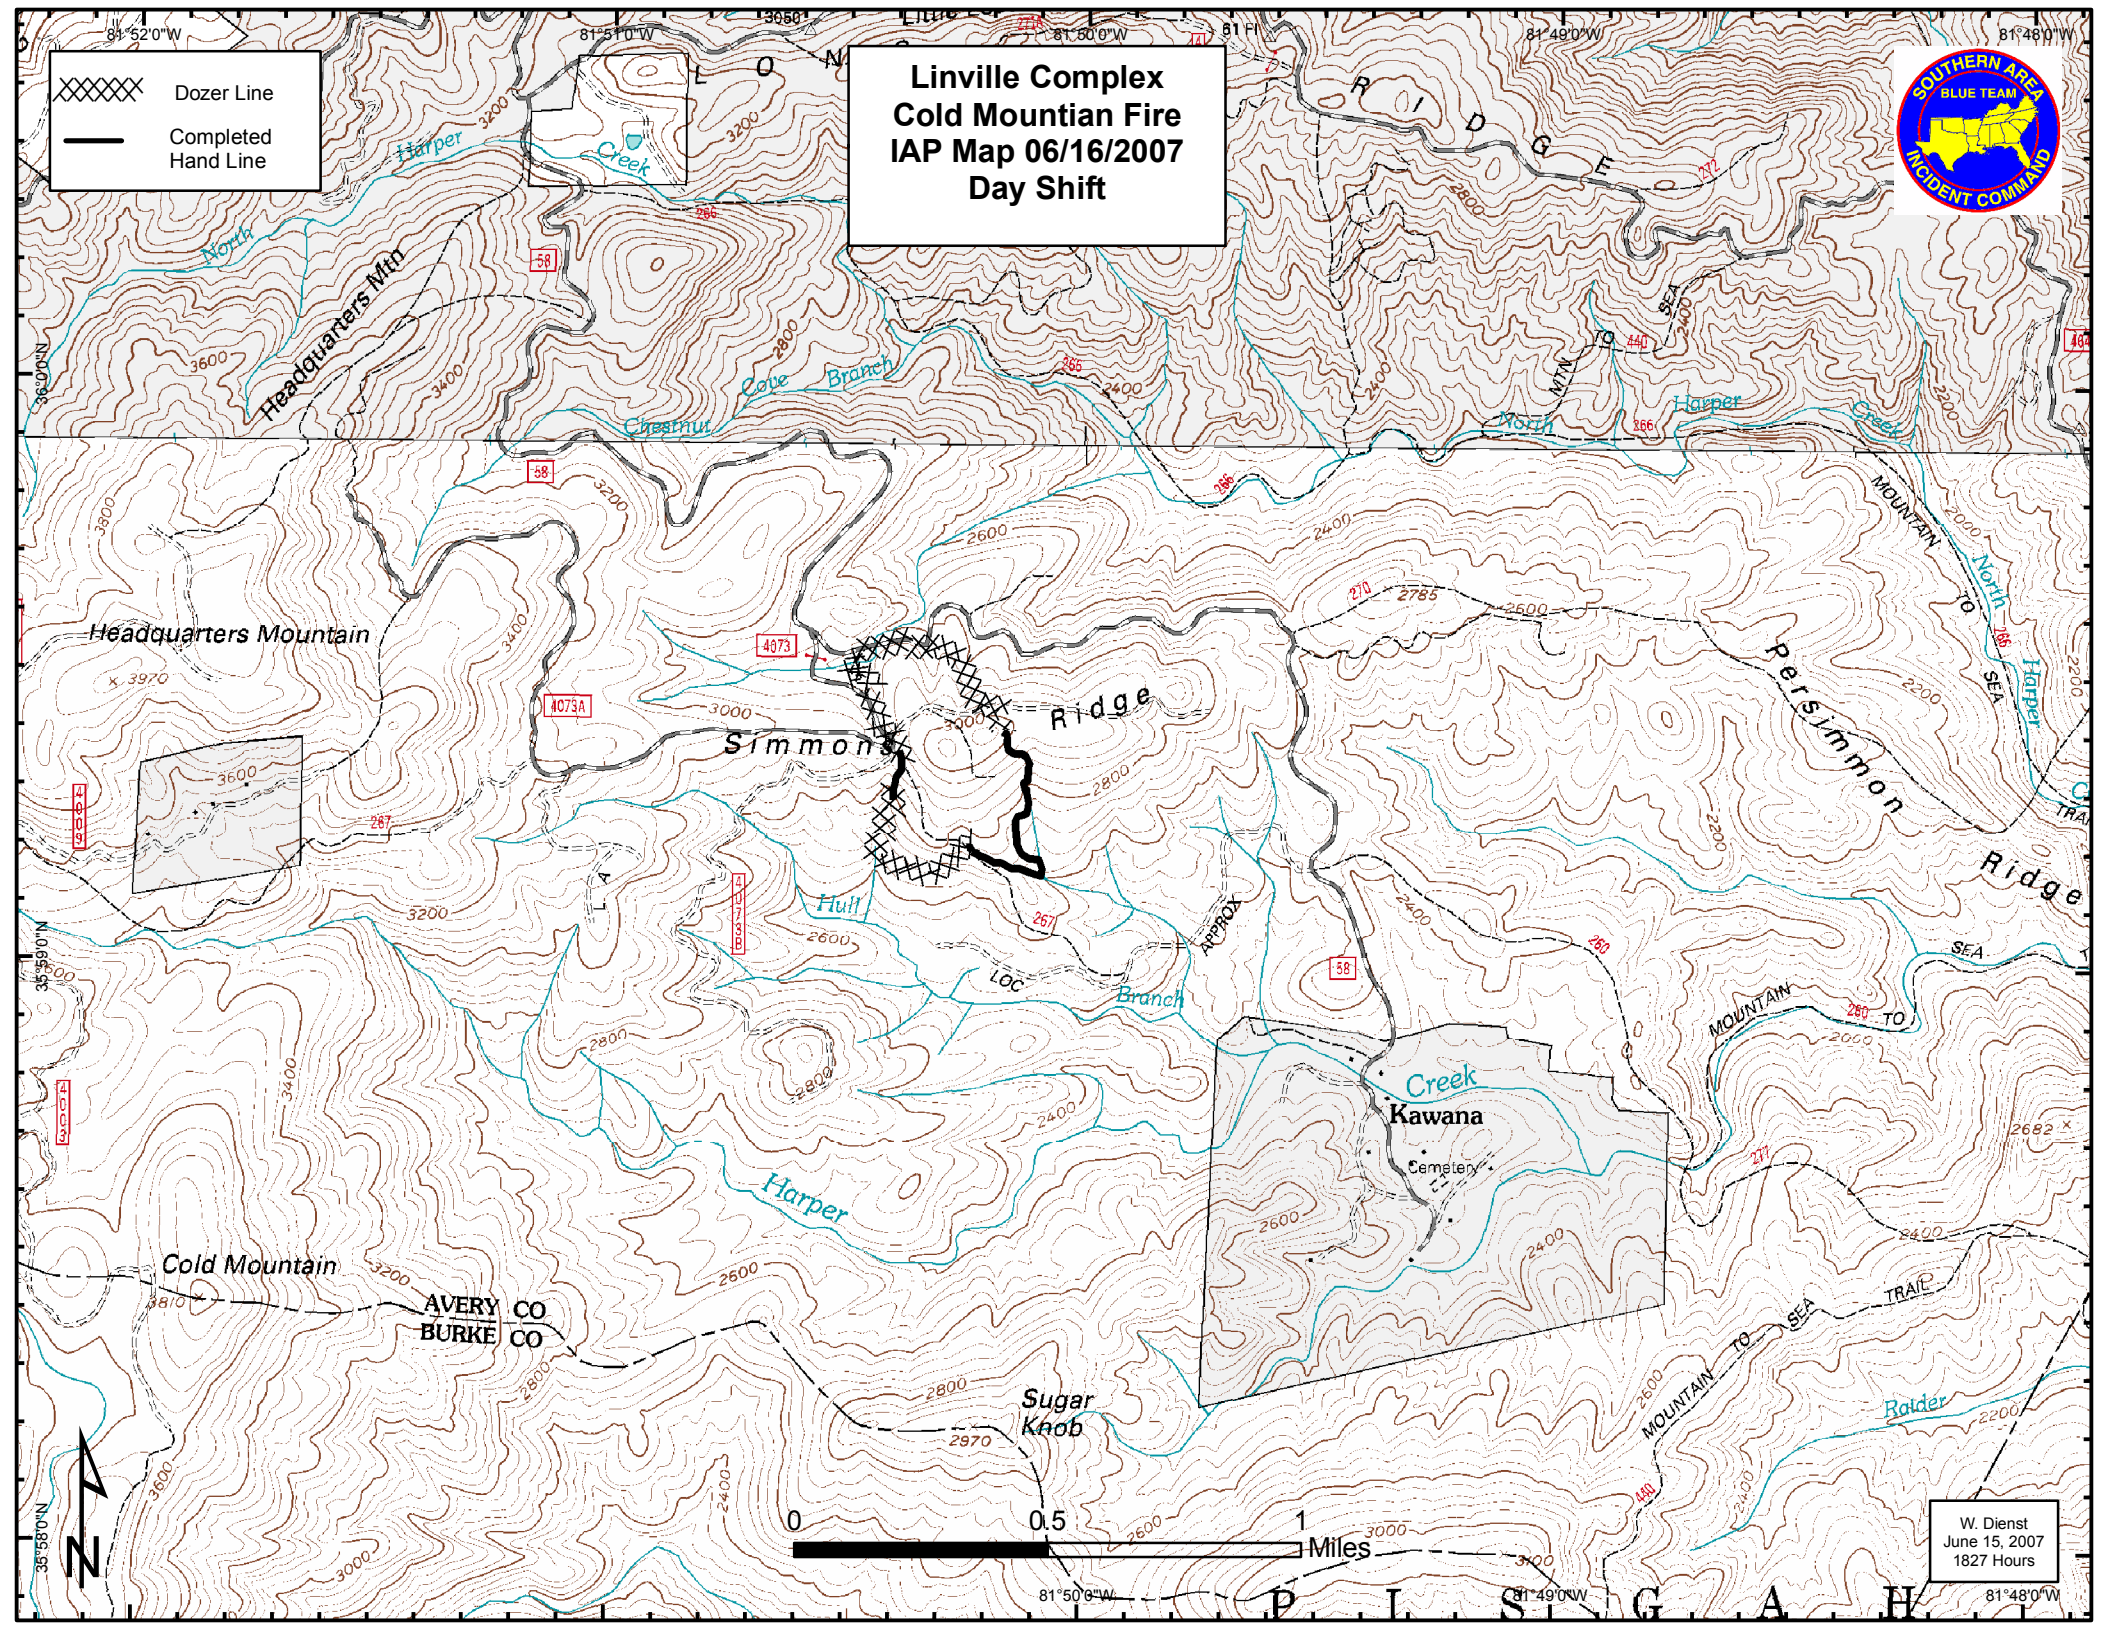

 Dozer Line
 Completed Hand Line

Linville Complex
Cold Mountain Fire
IAP Map 06/16/2007
Day Shift

W. Dienst
 June 15, 2007
 1827 Hours